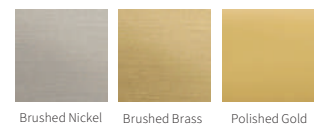

\*Special Finish Options  
 Price and Availability on Application

divera  
BY KUDOS

CHROME

BLACK

divera  
BY KUDOS

- 2000mm High (excluding tray)
- 6mm toughened safety glass
- Protective Coating - for easy cleaning
- Can be installed on a shower tray or directly onto a tiled floor
- Ergonomic handle