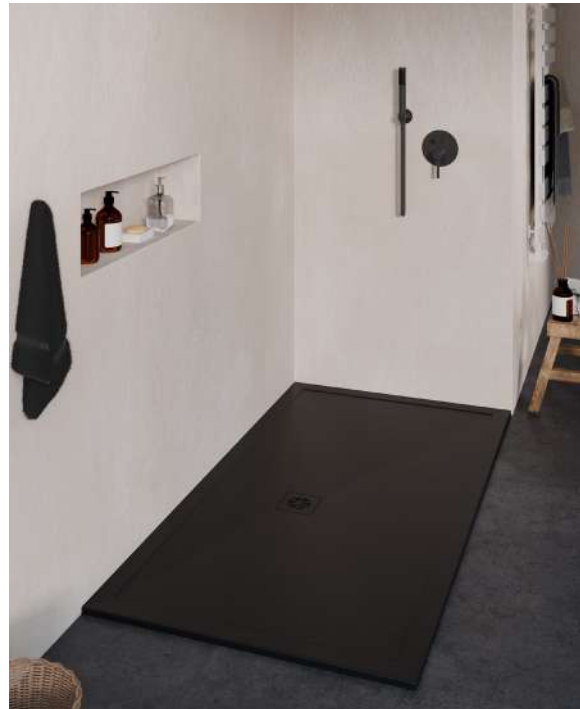

Featuring a textured slip resistant acrylic capped ABS skin supported by resin bonded stone fillers, this ultra-low level shower tray brings premium quality, design and innovation at affordable prices. Available in either a white or black natural slate-effect anti-slip surface, all featuring an offset integrated stainless-steel composite waste cover matched to the surface material of the tray, creating a seamless, designer look. Enjoy the luxury of premium craftsmanship at a price to suit all budgets.

Sleek Ultra-Low Profile – Just 30 mm high for a seamless, contemporary bathroom aesthetic

Refined Finish Options – Choose from White or Black elegant Anti-Slip Slate Effect

Luxury Anti-Slip Surface – Exceeds EU safety standards while remaining comfortable and easy to maintain

Discreet Offset Waste Design* – Ensures efficient water flow and flexible installation without visual compromise. *Square and rectangular models only

Subtle 3mm Outer Step – Designed to improve water containment, ideal for open and walk-in shower spaces

Flush-Fitting Designer Waste Cover – Steel-reinforced with a perfectly matched surface for a clean, minimalist look

Premium Composite Construction – Acrylic capped ABS skin with resin-bonded stone fillers for lasting strength and stability

Lifetime Warranty – Enduring quality, designed to be enjoyed with complete peace of mind

1700 x 900mm Black Slate Effect

Flush-Fitting material matched waste grid

Vision 30 Anti-Slip Trays: feature an advanced textured surface supported by structural resin bonded stone fillers to provide a stable, stone-like surface that's comfortable underfoot. The easy to clean anti-slip texture is integrated into the surface, not added as a coating, meaning it won't wear off over time. It offers natural traction underfoot, even when wet, providing safer and more confident showering for all ages at minimal extra cost.

Offset waste location*: designed to provide optimum drainage and allows for the tray to be turned through 180° to avoid possible obstructions when connecting the waste to drainage pipes. *Applies to rectangular and square trays only

Flush-Fitting material matched waste grid: this unique innovative feature provides a stainless-steel flush fitting waste grid laminated with the same material as the tray surface. Providing an exact matched finish that's strong yet providing a minimalist designer appearance.

Low maintenance: Easy to clean, stain and scratch resistant, keeping your bathroom looking brand new.

SLATE EFFECT				
Description	WHITE SLIP RESISTANT	BLACK SLIP RESISTANT		
Square				
800 x 800mm	ST0101	£248.00	ST0201	£248.00
900 x 900mm	ST0102	£269.00	ST0202	£269.00
1000 x 1000mm	ST0103	£325.00	ST0203	£325.00
Rectangle				
1000 x 800mm	ST0104	£274.00	ST0204	£274.00
1000 x 900mm	ST0105	£294.00	ST0205	£294.00
1100 x 800mm	ST0106	£294.00	ST0206	£294.00
1100 x 900mm	ST0107	£325.00	ST0207	£325.00
1200 x 800mm	ST0108	£331.00	ST0208	£331.00
1200 x 900mm	ST0109	£352.00	ST0209	£352.00
1400 x 800mm	ST0110	£435.00	ST0210	£435.00
1400 x 900mm	ST0111	£455.00	ST0211	£455.00
1500 x 800mm	ST0112	£455.00	ST0212	£455.00
1500 x 900mm	ST0113	£476.00	ST0213	£476.00
1600 x 800mm	ST0114	£476.00	ST0214	£476.00
1600 x 900mm	ST0115	£497.00	ST0215	£497.00
1700 x 700mm	ST0116	£466.00	ST0216	£466.00
1700 x 800mm	ST0117	£497.00	ST0217	£497.00
1700 x 900mm	ST0118	£518.00	ST0218	£518.00
1800 x 800mm	ST0119	£518.00	ST0219	£518.00
Quadrant				
800 x 800mm	ST0120	£248.00	ST0220	£248.00
900 x 900mm	ST0121	£269.00	ST0221	£269.00
1000 x 1000mm	ST0122	£325.00	ST0222	£325.00
Offset Quadrant				
1000 x 800mm RH	ST0123	£274.00	ST0223	£274.00
1000 x 800mm LH	ST0124	£274.00	ST0224	£274.00
1200 x 800mm RH	ST0125	£331.00	ST0225	£331.00
1200 x 800mm LH	ST0126	£331.00	ST0226	£331.00
1200 x 900mm RH	ST0127	£352.00	ST0227	£352.00
1200 x 900mm LH	ST0128	£352.00	ST0228	£352.00
Wastes				
Waste inc. Grid	ST0131	£62.00	ST0231	£62.00