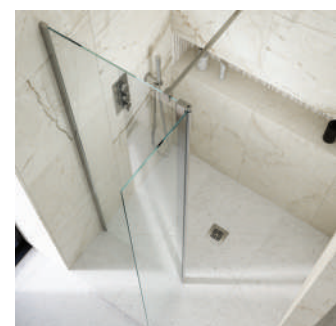

Deflector open

*sizes shown are nominal. All panels are undersized by 45mm to allow for tiling when fitting to shower trays. When choosing your panel size we recommend allowing access of approx. 500mm

PRICES ARE INCLUSIVE OF VAT

b