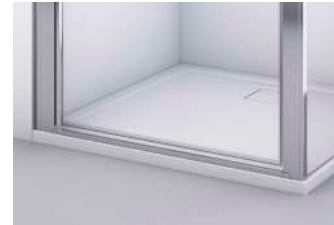

ENCLOSURES

CHROME

BLACK

KUDOS DIVERA

divera
BY KUDOS

- 2000mm High (excluding tray)
- 6mm toughened safety glass
- Protective Coating - for easy cleaning
- Can be installed on a shower tray or directly onto a tiled floor
- Quick release (sliding door & quadrants)
- Ergonomic handle

Bifold Doors

Bifold Door	Access	Chrome		Matt Black	
760mm	510mm	K22K0765007-0001	KU1414	K22K0760607-0001	KU1414BK £567.00
800mm	550mm	K22K0805007-0001	KU1415	K22K0800607-0001	KU1415BK £592.20
900mm	650mm	K22K0905007-0001	KU1416	K22K0900607-0001	KU1416BK £617.40
1000mm	750mm	K22K1005007-0001	KU1417	K22K1000607-0001	KU1417BK £642.60

Inline Panel		Chrome		Matt Black	
200mm	K22FF0205007-0001	KU1402	K22FF0200607-0001	KU1402BK	£206.64
300mm	K22FF0305007-0001	KU1403	K22FF0300607-0001	KU1403BK	£216.72
400mm	K22FF0405007-0001	KU1404	K22FF0400607-0001	KU1404BK	£226.80
500mm	K22FF0505007-0001	KU1405	K22FF0500607-0001	KU1405BK	£236.88
600mm	K22FF0605007-0001	KU1406	K22FF0600607-0001	KU1406BK	£246.96

Side Panel		Chrome		Matt Black	
700mm	K22F10705007-0001	KU1407	K22F10700607-0001	KU1407BK	£206.64
760mm	K22F10765007-0001	KU1408	K22F10760607-0001	KU1408BK	£216.72
800mm	K22F10805007-0001	KU1409	K22F10800607-0001	KU1409BK	£221.76
900mm	K22F10905007-0001	KU1410	K22F10900607-0001	KU1410BK	£226.80
1000mm	K22F11005007-0001	KU1411	K22F11000607-0001	KU1411BK	£236.88
1200mm	K22F11205007-0001	KU1412	K22F11200607-0001	KU1412BK	£257.04
1400mm	K22F11405007-0001	KU1413	K22F11400607-0001	KU1413BK	£277.20

Accessories		Chrome		Matt Black	
Bifold Extension Post 25mm	AK222.50.2000-0001	KU1433	AK222.06.2000-0001	KU1433BK	£144.90
Inline to Side Panel Bracket	K22FFPG.10	KU1440	K22FFPG.06	KU1440BK	£26.25

Handle

Add 1 or 2 Inline panels to get the width you want.

Inline panels can be fitted on one or both sides of the door. They fix to wall or side panel. To connect an inline panel to a side panel you will need to order a matching inline to side panel bracket - K22FFPG

Add 1 or 2 side panels to create a corner or 3 sided enclosure (sliding door only)

Side panels can be fitted either side of the door and fixed either to the door or an inline panel. To connect a side panel to an inline panel in a 3 sided installation you will need to order 2x matching inline to side panel brackets - K22FFPG