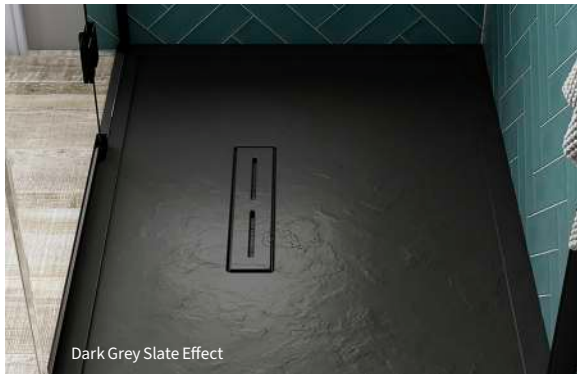

*For quadrant trays a Machined Flexible Plinth Fascia Board and 1800mm Decorative Acrylic Fascia are needed.

Slate Effect Shower Trays

Introducing Connect2 Slate, a stylish, contemporary super slim shower tray that will enhance any bathroom space.

Created from moulds taken of locally sourced slate samples, Connect2 slate effect trays have been manufactured using an anti-microbial additive. Featuring slip resistant properties, these trays are easy to clean and offer protection from the growth of microbes including bacteria and mould, ensuring a more hygienic showering experience.

The anti-microbial additive is added during the manufacturing process, moulding it into the product and reducing bacterial growth for the lifetime of the tray

Make joist obstructions a problem of the past

- Unique design avoids the need to cut joists or lift the tray on a plinth
- Guaranteed to work with all standard joist sizes and spans*
- Structural Resin Bonded Stone Filler for increased stability
- Super-slim... just 35mm high

- All connect2 trays are supplied with re-inforced magnetic waste cover, blanking plug and a dedicated high flow waste rated to 35 litres per minute.

- Covered by the KUDOS Lifetime Guarantee

* With a connect 2 tray the ability to connect to at least one of the waste holes is guaranteed provided that the span between joists is no less than 305mm and the joist width does not exceed 75mm