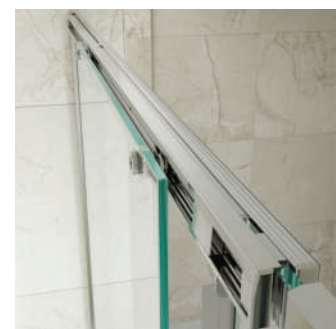

Side Panel

760mm	SNSC76	KU1505	£315.00
800mm	SNSC80	KU1506	£325.50
900mm	SNSC90	KU1507	£346.50

Sliding Door Mechanism

Recess

Size	Access	Chrome			Matt Black			Brushed Brass	
1200mm	430mm	SNS120	KU1501	SNS120MBK	KU1501BK	SNS120BRG	KU1501BG	£840.00	
1400mm	530mm	SNS140	KU1502	SNS140MBK	KU1502BK	SNS140BRG	KU1502BG	£871.50	
1500mm	530mm	SNS150	KU1503	SNS150MBK	KU1503BK	SNS150BRG	KU1503BG	£955.50