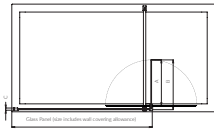

CHROME	BLACK	BRUSHED BRASS	BRUSHED NICKEL	BRUSHED COPPER	BRUSHED GUN METAL

Deflector Panels

Size	Length	Chrome		Matt Black		Brushed Brass		
Foldaway (0-180°)	378mm	SNFAD42	KU1561	SNFAD42MBK	KU1561BK	SNFAD42BRG	KU1561BG	£262.50
Hinged (90-270°)	378mm	SNHIND42	KU1562	SNHIND42MBK	KU1562BK	SNHIND42BRG	KU1562BG	£262.50
		Brushed Nickel		Brushed Copper		Brushed Gun Metal		
Foldaway (0-180°)	378mm	SNFAD42BRN	KU1561BRN	SNFAD42BRC	KU1561BRC	SNFAD42BGM	KU1561BGM	£301.88
Hinged (90-270°)	378mm	SNHIND42BRN	KU1562BRN	SNHIND42BRC	KU1562BRC	SNHIND42BGM	KU1562BGM	£301.88

Foldaway Deflector