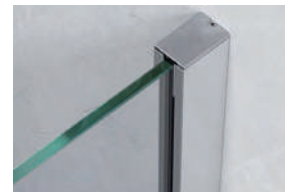

Innovative easy to install wall post