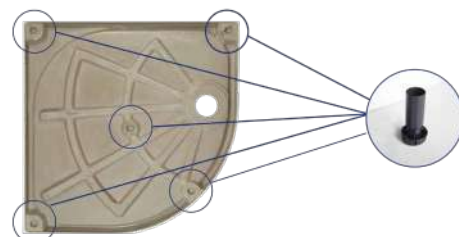

Left Hand

Right Hand

Waste Options (90mm)			
Slim Waste	WQ0110	£80.00	

Chrome 90mm Waste  
WA0320 £28.00

Black 90mm Waste  
WA0322 £40.00

Brushed Brass/Gold  
90mm Waste WA0323 £54.00

Easi Fit Riser Kits		*Maximum height of Tray & Easi-Kit is 135mm		
760-900 Square	800-1200 Rectangle	ST5152	£100.00	Kit B
1300-1700 Rectangle		ST5153	£118.00	Kit C
800/900 Quadrant		ST5155	£126.00	Kit D
1200 x 800/900 Offset Quad		ST5156	£130.00	Kit E