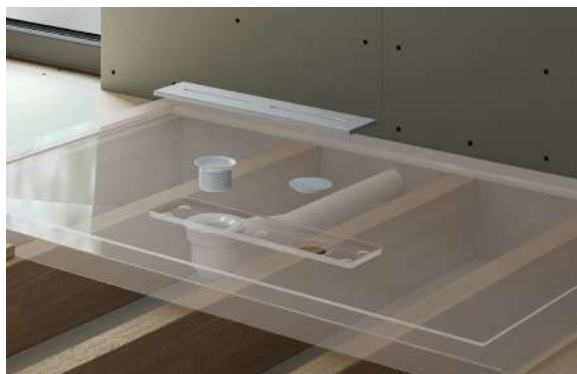

*For quadrant trays a Machined Flexible Plinth Fascia Board and 1800mm Decorative Acrylic Fascia are needed.

Slate Effect Shower Trays

Introducing Connect2 Slate, a stylish, contemporary super slim shower tray that will enhance any bathroom space.

Created from moulds taken of locally sourced slate samples, Connect2 slate effect trays have been manufactured using an anti-microbial additive. Featuring slip resistant properties, these trays are easy to clean and offer protection from the growth of microbes including bacteria and mould, ensuring a more hygienic showering experience.

The anti-microbial additive is added during the manufacturing process, moulding it into the product and reducing bacterial growth for the lifetime of the tray

Make joist obstructions a problem of the past

- Unique design avoids the need to cut joists or lift the tray on a plinth
- Guaranteed to work with all standard joist sizes and spans*
- Structural Resin Bonded Stone Filler for increased stability
- Super-slim... just 35mm high

- All connect2 trays are supplied with re-inforced magnetic waste cover, blanking plug and a dedicated high flow waste rated to 35 litres per minute.

- Covered by the KUDOS Lifetime Guarantee

* With a connect 2 tray the ability to connect to at least one of the waste holes is guaranteed provided that the span between joists is no less than 305mm and the joist width does not exceed 75mm