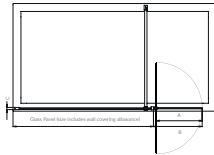

Hinged Deflector

Please note

Whilst deflector panels will contain a significant amount of overspray, they are not intended to be watertight so some water may leave the showering area.