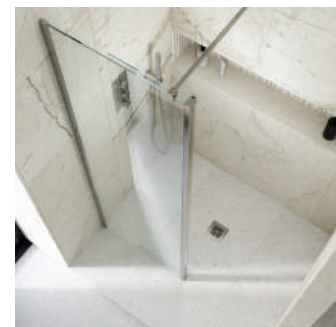

Deflector closed

Size*	Brushed Nickel		Brushed Copper		Brushed Gun Metal		
700mm	SNWPI70BRN	KU1551BRN	SNWPI70BRC	KU1551BRC	SNWPI70BGM	KU1551BGM	£380.37
760mm	SNWPI76BRN	KU1552BRN	SNWPI76BRC	KU1552BRC	SNWPI76BGM	KU1552BGM	£392.44
800mm	SNWPI80BRN	KU1553BRN	SNWPI80BRC	KU1553BRC	SNWPI80BGM	KU1553BGM	£404.52
900mm	SNWPI90BRN	KU1554BRN	SNWPI90BRC	KU1554BRC	SNWPI90BGM	KU1554BGM	£416.59
1000mm	SNWPI100BRN	KU1555BRN	SNWPI100BRC	KU1555BRC	SNWPI100BGM	KU1555BGM	£428.67
1100mm	SNWPI110BRN	KU1556BRN	SNWPI110BRC	KU1556BRC	SNWPI110BGM	KU1556BGM	£440.74
1200mm	SNWPI120BRN	KU1557BRN	SNWPI120BRC	KU1557BRC	SNWPI120BGM	KU1557BGM	£452.82
1400mm	SNWPI140BRN	KU1558BRN	SNWPI140BRC	KU1558BRC	SNWPI140BGM	KU1558BGM	£464.89
Wall post & front panel fixing kit	SNWPKFPKBRN	KU1609BRN	SNWPKFPKBRC	KU1609BRB	SNWPKFPKBGM	KU1609BGM	£132.83
Glass to glass corner seal	SNWPCS	KU1565	N/A	N/A	N/A	N/A	£36.75