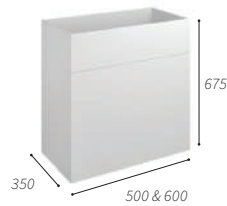

Odyssey² FITTED

- 'One-box solution fitted furniture'
- Available in a range of stylish finishes
- Rigid Matt Grey Carcass
- Soft close doors & metabox drawers

- Removeable back panel & service void
- Basin & storage units include with a tempered glass shelf
- Base units are supplied with legs & brackets (Wall units brackets only)

Manufactured in the UK, Odyssey² furniture is made for the bathroom environment.

Manufactured from MFC panels using state-of-the-art PUR glued PVC edging ensures prevention of any possible water ingress.

The build quality and attention to manufacturing detail enables us to offer a lifetime guarantee against any manufacturing defects.

Follow these 4 easy steps, to create your dream fitted furniture layout:

1. 1 Choose standard or slimline depth*
2. 2 Choose your door finish and unit sizes
3. 3 Choose your plinth & worktop
4. 4 Choose your handle, basin & WC

It's as easy as that!

*slimline depth available in Gloss White only

Colour options

WC Units

Standard Depth

500 WC Unit	£237.00
Gloss White	OD3618
Chalk White	OD3618CW
Cashmere	OD3618CA
Light Grey	OD3618LG
Fjord Green	OD3618FG
Ocean Blue	OD3618OB

600 WC Unit	£264.00
Gloss White	OD3619
Chalk White	OD3619CW
Cashmere	OD3619CA
Light Grey	OD3619LG
Fjord Green	OD3619FG
Ocean Blue	OD3619OB

Cisterns for WC Units

Capital Cable AB6180 **£97.00**

Odyssey Pneumatic SW6203 **£105.00**

Slimline Depth

500 WC Unit	£237.00
Gloss White	OD3803

600 WC Unit	£252.00
Gloss White	OD3804

Cisterns for WC Units

Capital Cable AB6180 **£97.00**

Odyssey Pneumatic SW6203 **£105.00**

Basin Units

Standard Depth

500 - 2 Door	£324.00
Gloss White	OD3601
Chalk White	OD3601CW
Cashmere	OD3601CA
Light Grey	OD3601LG
Fjord Green	OD3601FG
Ocean Blue	OD3601OB