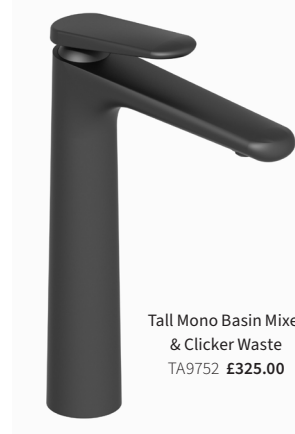

Legs to convert
Bath Shower Mixer to Deck
TA9705 **£70.00**

Stone Chrome Single Lever

Mono Basin Mixer
& Clicker Waste
TA9741 **£185.00**

Concealed Shower Valve
with Diverter
TA9743 **£268.00**

Tall Mono Basin Mixer
& Clicker Waste
TA9742 **£275.00**

Stone Black Single Lever

Mono Basin Mixer
& Clicker Waste
TA9751 **£210.00**

Concealed Shower Valve
with Diverter
TA9753 **£335.00**

Tall Mono Basin Mixer
& Clicker Waste
TA9752 **£325.00**

Stone Tortora Single Lever