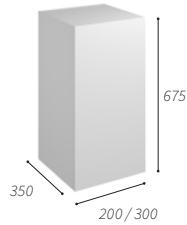

Odyssey² FITTED

Base Units

Standard Depth

200 - 1 Door	£228.00
Gloss White	OD3605
Chalk White	OD3605CW
Cashmere	OD3605CA
Light Grey	OD3605LG
Fjord Green	OD3605FG
Ocean Blue	OD3605OB