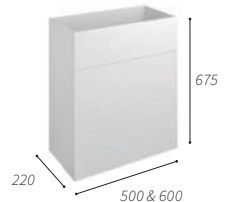

Slimline Depth

500 - 2 Door	£313.00
Gloss White	OD3801