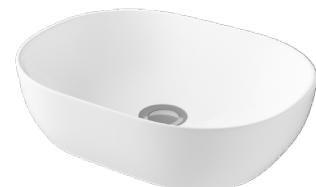

475mm Round Bowl SW0579 **£87.22**
W475 x D340 x H135mm