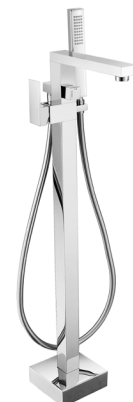

Floor Standing Bath Shower Mixer* TA4164 **£613.00**