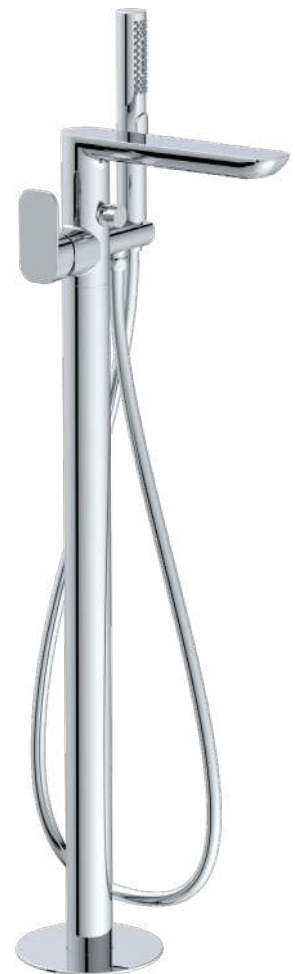

Freestanding Bath Shower Mixer
TA4257 **£741.00**