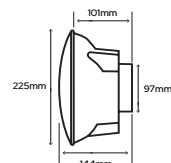

iCON 30 (surface)

AB7342/SY7101 **£274.00**