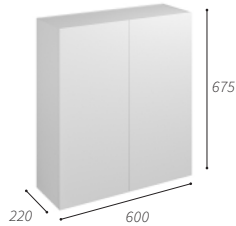

Single & Double Door Wall Units

Suitable for both Standard & Slimline furniture ranges

300 Wall Unit	£246.00
Gloss White	OD3614
Chalk White	OD3614CW
Cashmere	OD3614CA
Light Grey	OD3614LG
Fjord Green	OD3614FG
Ocean Blue	OD3614OB

(1 door (reversible) & 1 internal glass shelf)

600 Wall Unit	£322.00
Gloss White	OD3615
Chalk White	OD3615CW
Cashmere	OD3615CA
Light Grey	OD3615LG
Fjord Green	OD3615FG
Ocean Blue	OD3615OB

(2 door (reversible) & 1 internal glass shelf)

Wall End & Infill Panel

220	£38.00
Gloss White	OD3684
Chalk White	OD3684CW
Cashmere	OD3684CA
Light Grey	OD3684LG
Fjord Green	OD3684FG
Ocean Blue	OD3684OB

Plinth & Bath Panels

Plinth 2m

Plinth	£75.00
Gloss White	OD3680
Chalk White	OD3680CW
Cashmere	OD3680CA
Light Grey	OD3680LG
Fjord Green	OD3680FG
Ocean Blue	OD3680OB

Two Piece Bath Panels

320 + 225 = 545mm height

1800 Front Panel	£236.00
Gloss White	OD3716
Chalk White	OD3716CW
Cashmere	OD3716CA
Light Grey	OD3716LG
Fjord Green	OD3716FG
Ocean Blue	OD3716OB

320 + 225 = 545mm height

800 End Panel	£121.00
Gloss White	OD3720
Chalk White	OD3720CW
Cashmere	OD3720CA
Light Grey	OD3720LG
Fjord Green	OD3720FG
Ocean Blue	OD3720OB

Knob & Handle Options