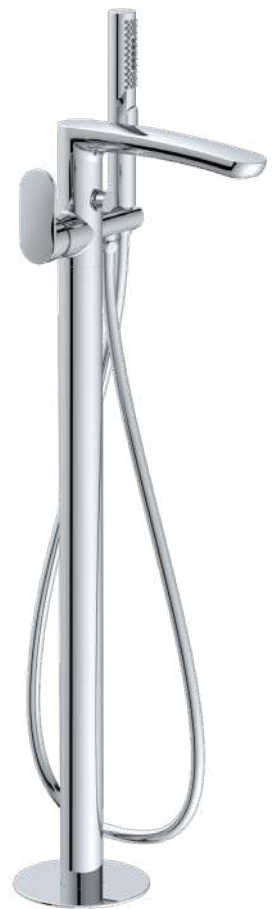

Freestanding Bath Shower Mixer
TA4247 **£706.00**