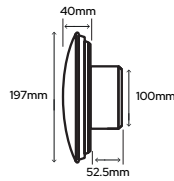

W150 H302 D229mm AB7322/SY97007 **£142.80**
Round E27 lamp warm white AB7303/CR7239 **£9.45**

SYCAMORE

Airflow iCON Fans

iCON 15

Ideal for toilets, en-suites, shower rooms and bathrooms.

- Finish:** White
- Extract Volume:** 19 l/sec
- Sound Pressure d B (A) @ 3M:** 28.8
- Fan Type:** Axial
- Mounting (Wall/Ceiling):** Recessed
- Weight (Kg):** 0.74
- Outlet (dia):** 100mm
- Power:** 9.4W
- Voltage:** 230/1PH/50Hz
- Max Amb. Temp:** 40°C
- IP Rating:** IPX4
- Guarantee:** 3 Years