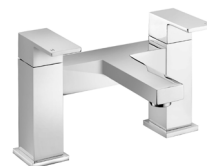

Bath Filler* TA4162 **£223.00**