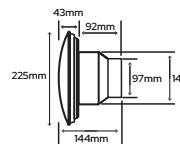

iCON 30 (recessed)