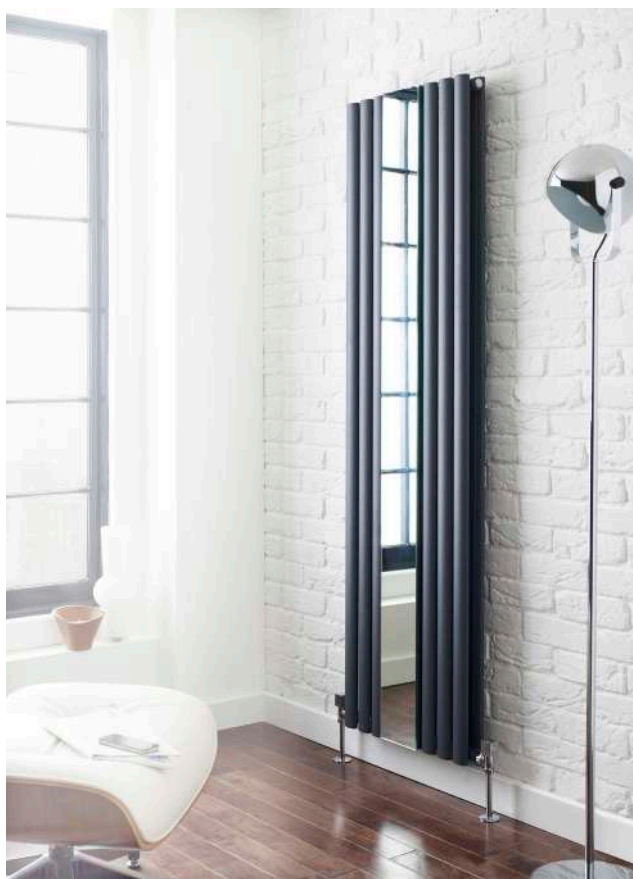

Anila

Matt Anthracite or Gloss White Vertical Designer Heated Towel Rail with mirror

H1800 x W499mm

BTU Output 3251

Matt Anthracite RA0258 **£565.00**

Gloss White RA0268 **£565.00**