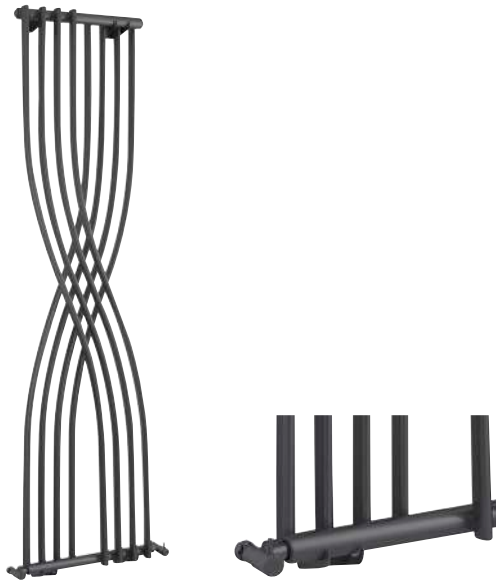

Rasilia Anthracite

Matt Anthracite Designer Heated Towel Rail with curved double panels

H1775 x W450mm
BTU Output 2559

RA0273 **£420.00**