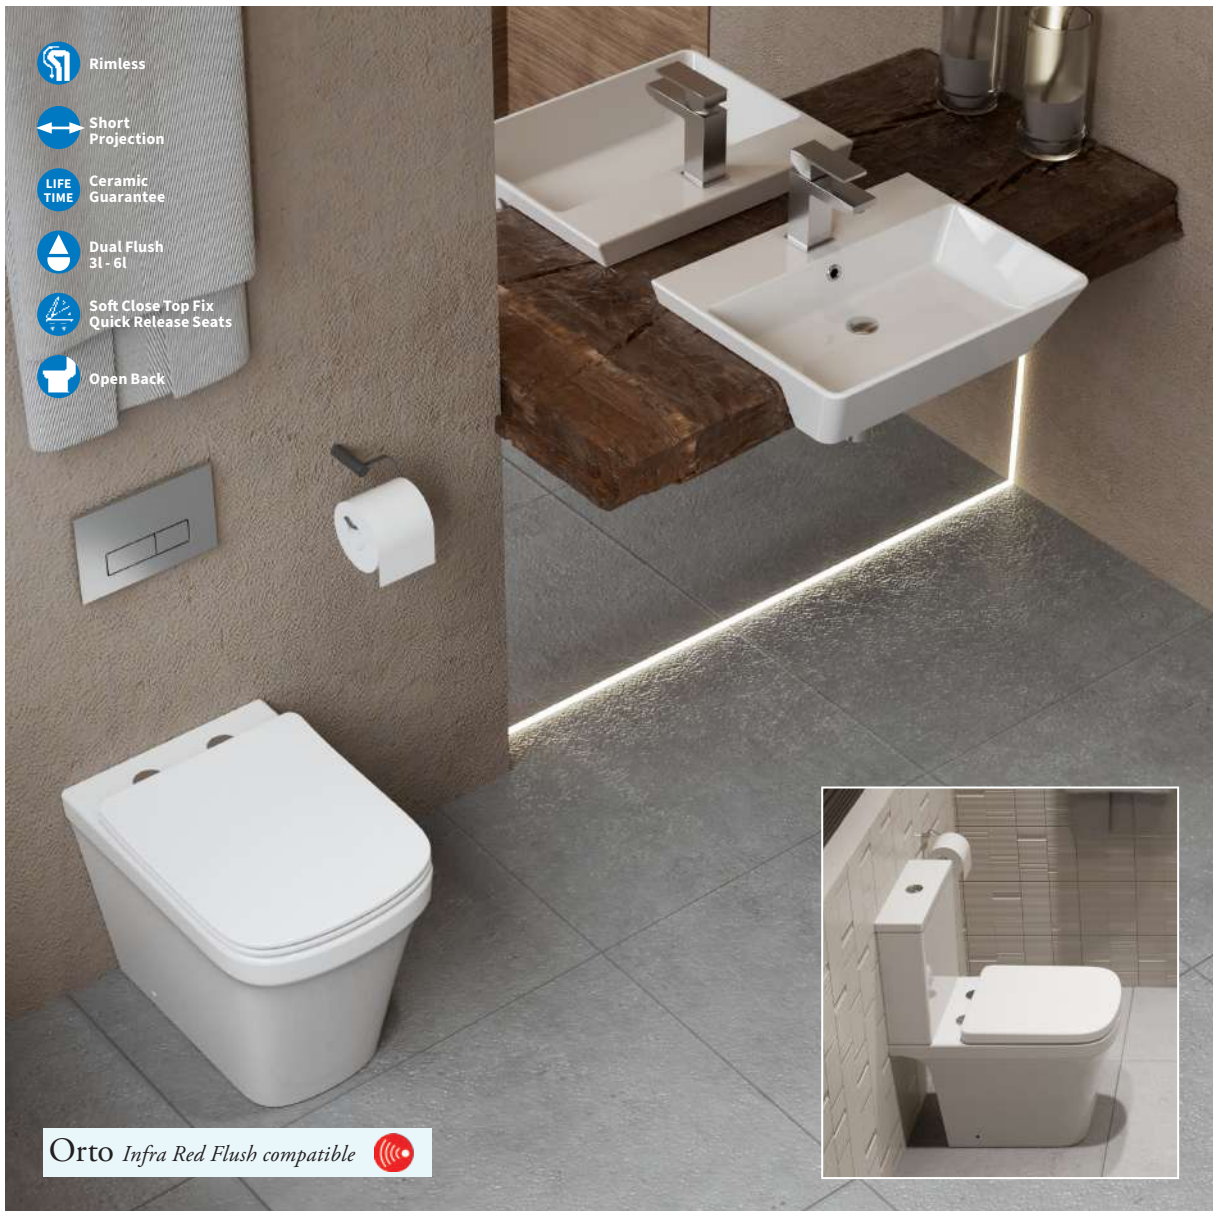

SANITARYWARE

ALLINN

Allinn Rimless

- Rimless
- Short Projection
- Ceramic Guarantee
- Dual Flush 3l - 6l
- Soft Close Top Fix Quick Release Seats
- Open Back

Orto *Infra Red Flush compatible*