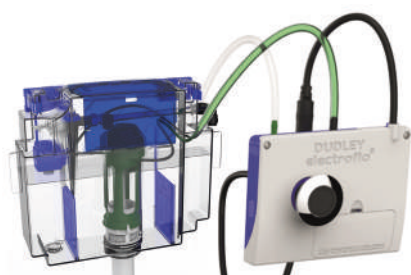

W232 x H152 x D14mm  
 PL1399 **£125.00**

Vantage & Miniflo Concealed Cisterns & Electroflo® Sensor Kit

Dual Flush Infra-Red Sensor with 40mm CP Surround

Electroflo® Sensor Kit Only

(to convert existing Vantage or Miniflo Concealed Cistern)

Sensor Battery Operated PL1348 **£535.00**  
 Sensor Mains Operated PL1349 **£641.00**

Vantage Side Inlet Cistern c/w Electroflo Sensor Kit

With Battery Operated Sensor PL1330 PL1348 **£756.00**  
 With Mains Operated Sensor PL1330 PL1349 **£876.00**