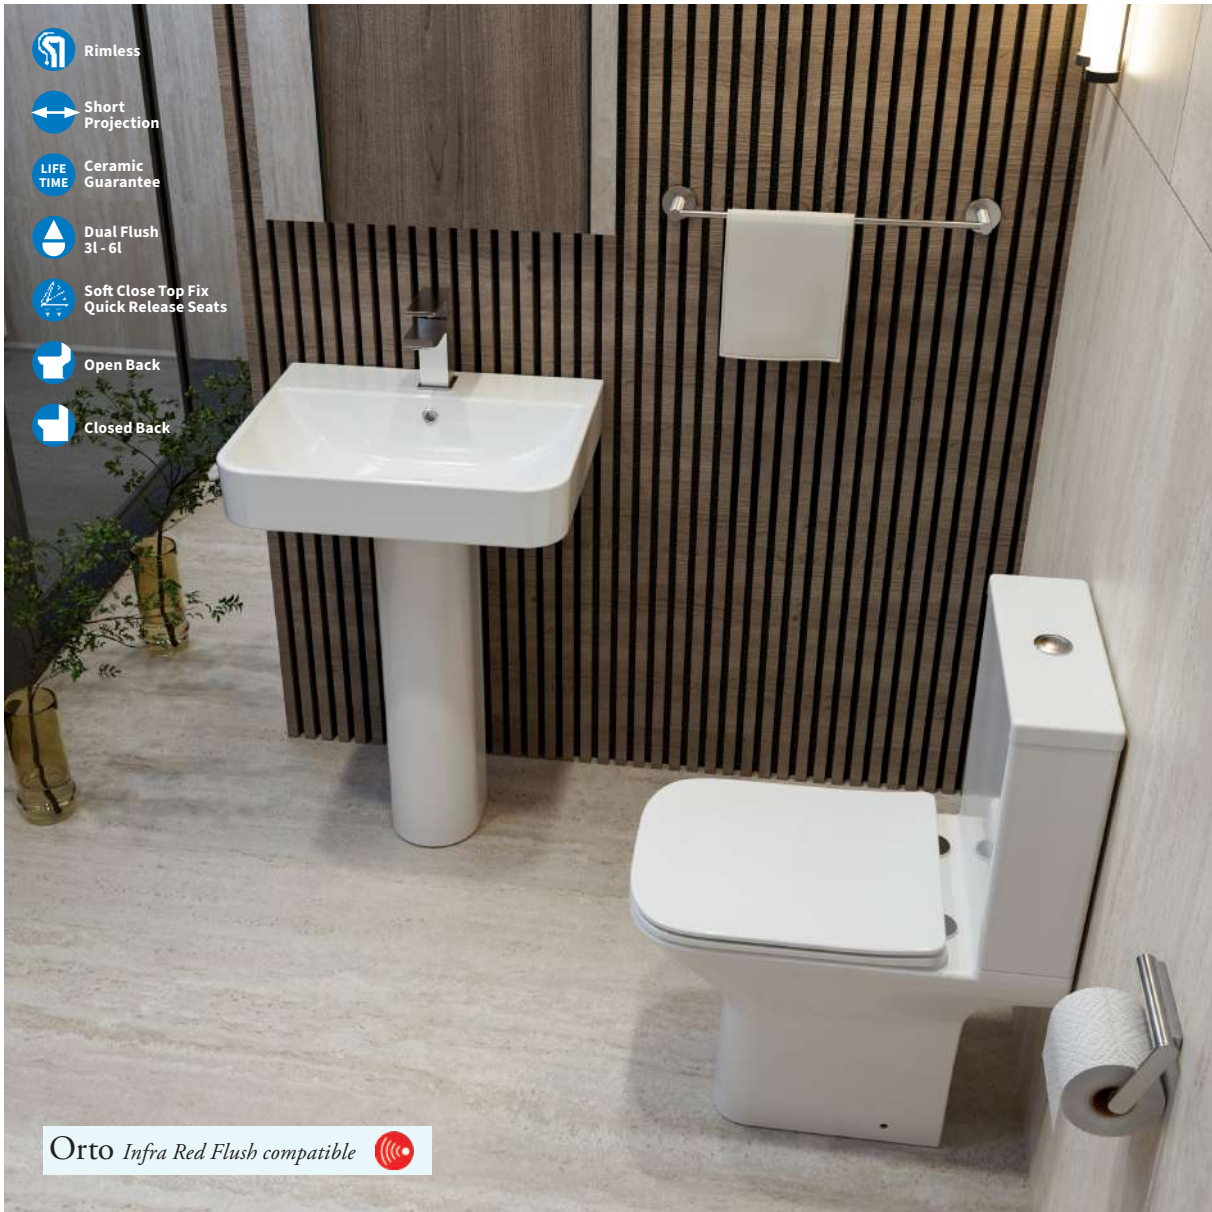

Ienna *Rimless*

- Rimless
- Short Projection
- Ceramic Guarantee
- Dual Flush 3l - 6l
- Soft Close Top Fix Quick Release Seats
- Open Back
- Closed Back

Orto *Infra Red Flush compatible*