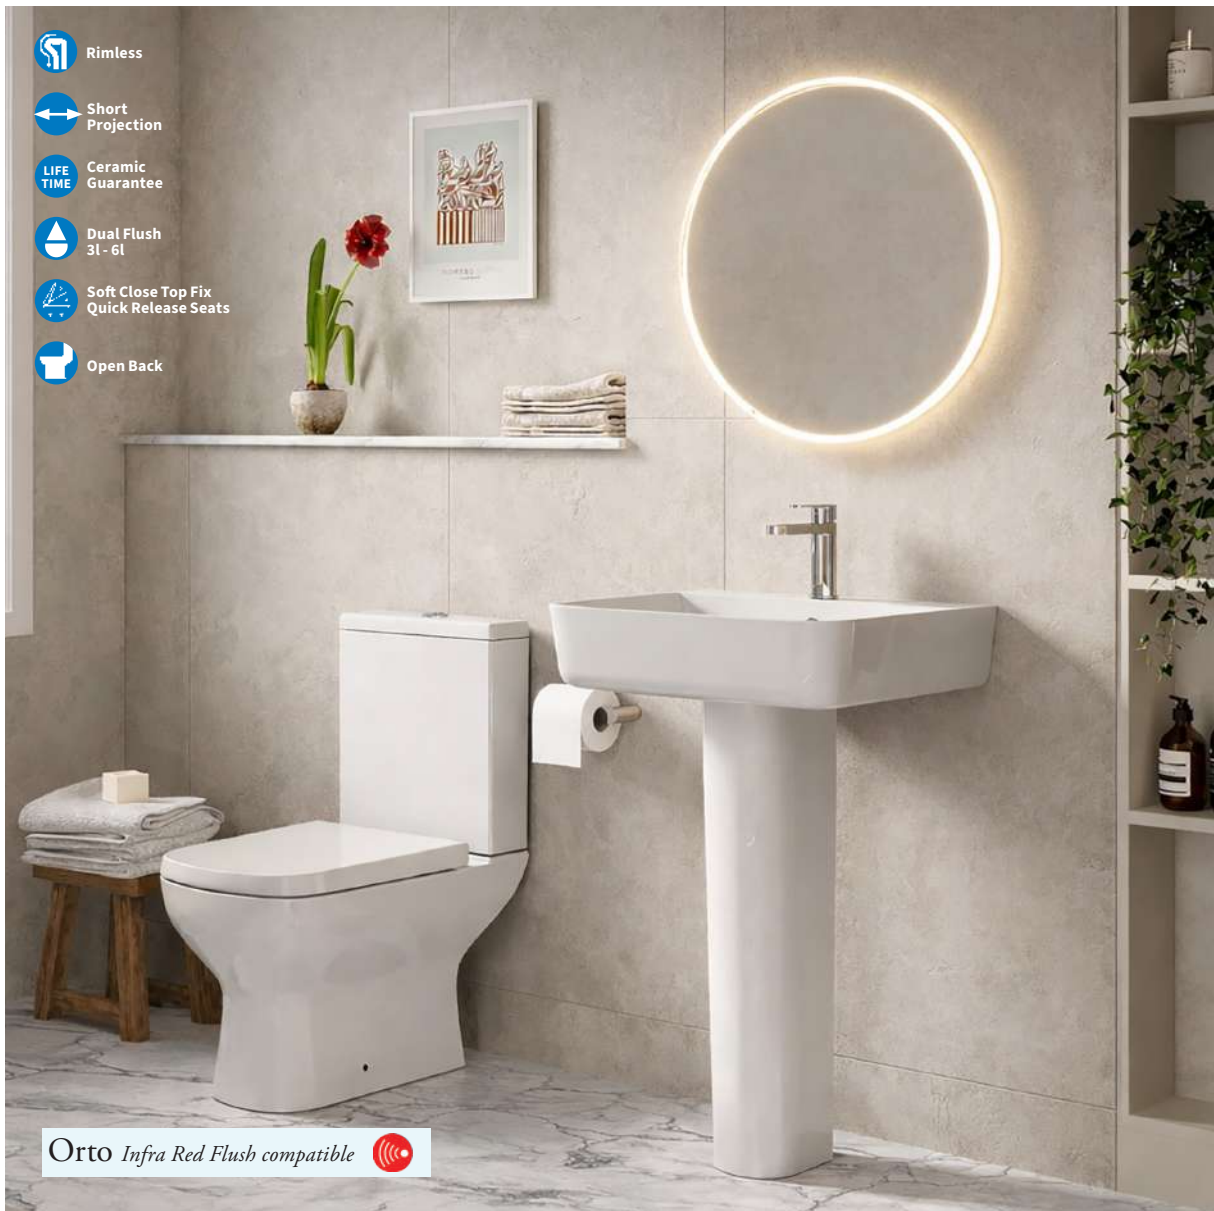

Thena *Rimless*

- Rimless
- Short Projection
- Ceramic Guarantee
- Dual Flush 3l-6l
- Soft Close Top Fix Quick Release Seats
- Open Back

Orto *Infra Red Flush compatible*

Pan	SW6147	£183.00
Cistern	SW6143	£126.00
Premium W/O Seat	SW6137	£84.00
Complete		£393.00

Basin 1TH	SW6139	£127.00
Pedestal	SW6140	£61.00
Complete		£188.00

Pan	SW6148	£202.00
Premium W/O Seat	SW6137	£84.00
Complete		£286.00

550 Basin	SW6200	£233.00

Alternative Seats

Colour match replacement overflow rings, seat hinge covers & flush buttons.

Black	Gold	White
AB6190 SW6115 SW6121	AB6191 SW6116 SW6122	SW6120 SW6114 SW6123
£20.00 £15.00 £24.00	£23.00 £20.00 £32.00	£13.00 £15.00 £24.00