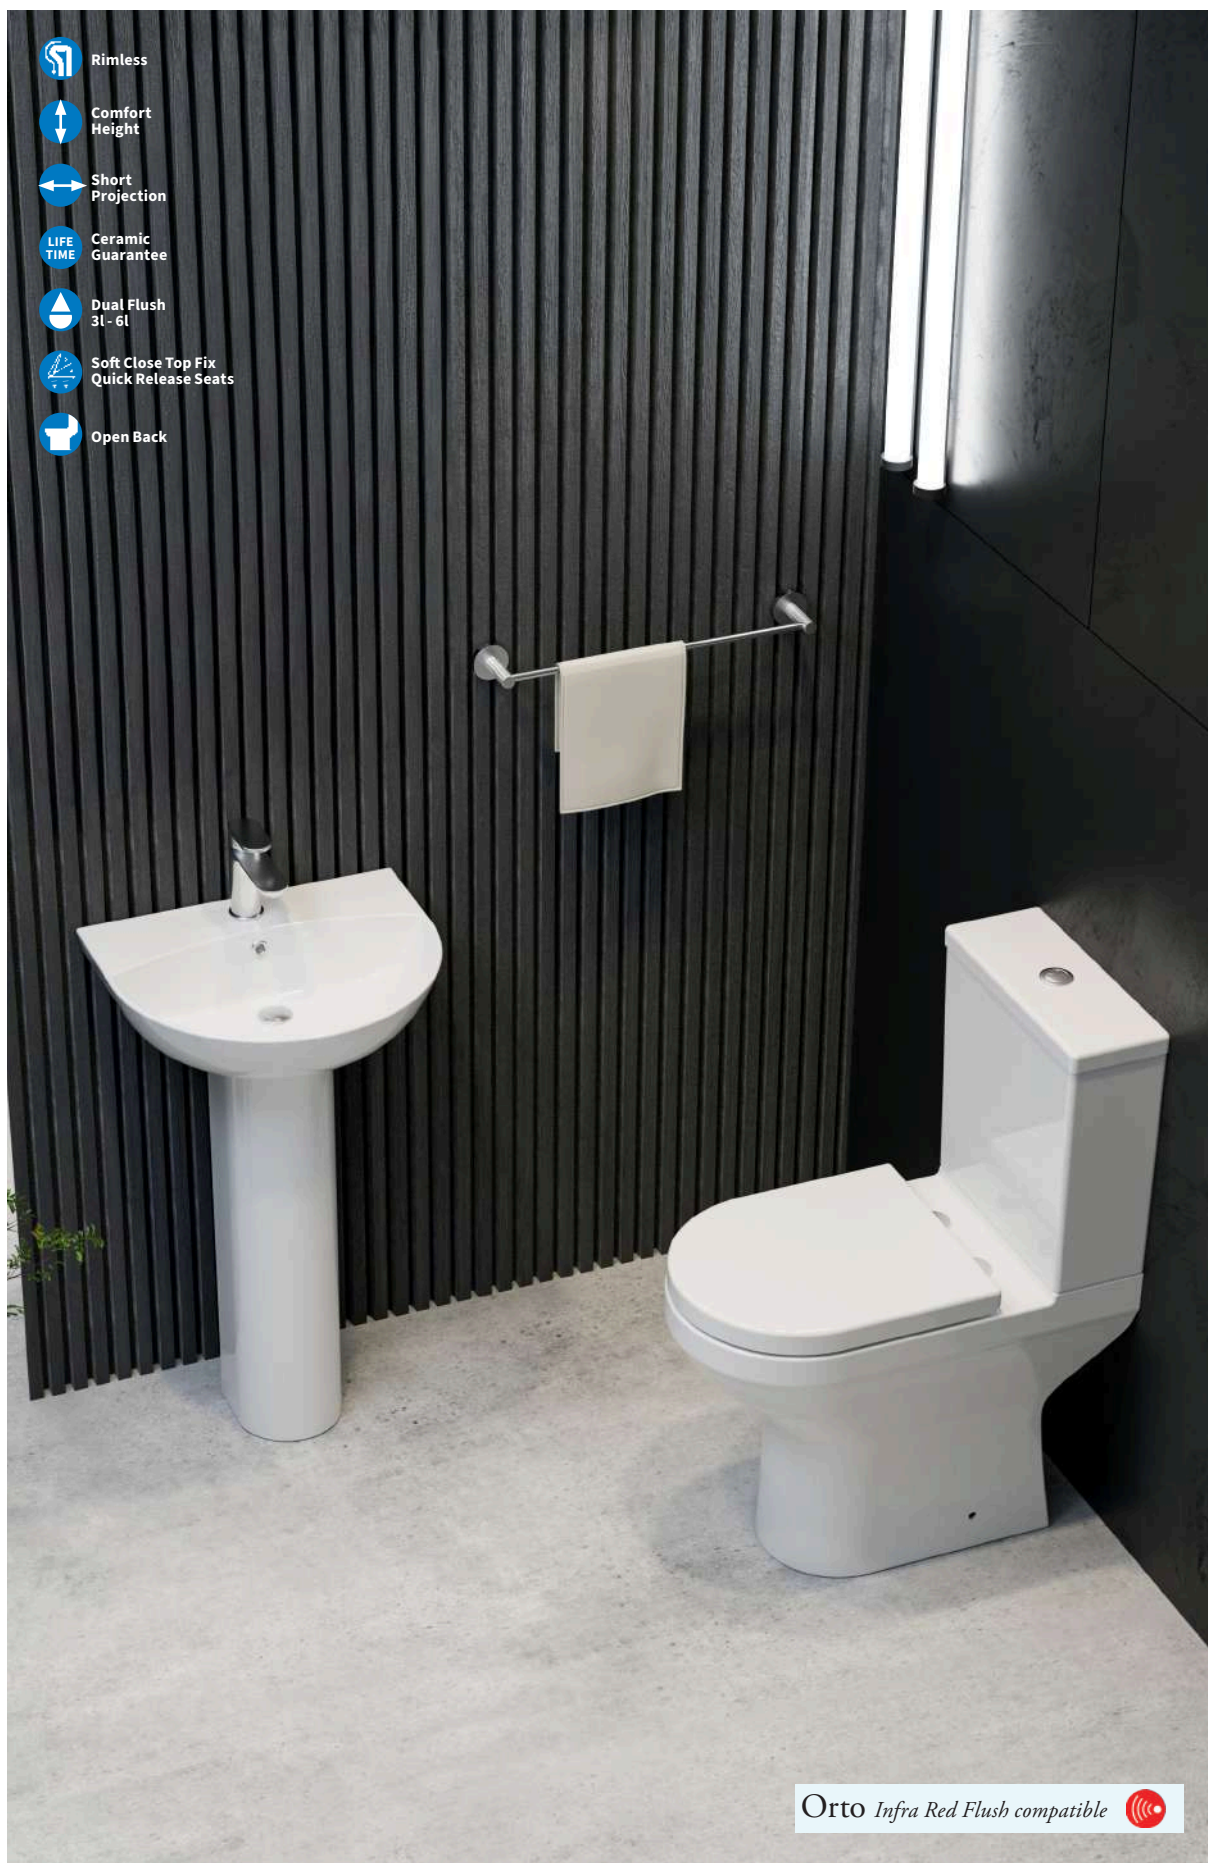

Santara Rimless

- Rimless
- Comfort Height
- Short Projection
- Ceramic Guarantee
- Dual Flush 3l-6l
- Soft Close Top Fix Quick Release Seats
- Open Back

Orto *Infra Red Flush compatible*