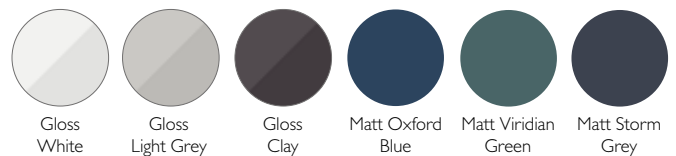

Finish Options

Swatch Service

Match is available in a variety of finishes. Unsure of which one to choose? Why not scan the QR code and order a sample.