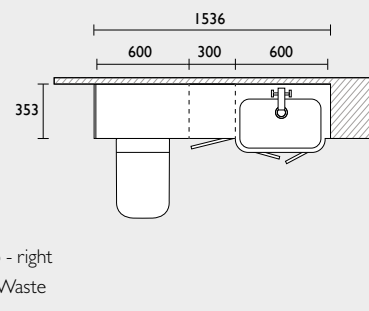

Legacy - Standard Depth Furniture Run

- T3BW6LMDG 600 back to wall WC unit
- BTW475S Structure back to wall WC
- TS450S-SF Structure WC seat
- VOR790 Vortexflush cistern
- TR9023 Oval dual flush plate
- T3FC3LMDG 300 floor cupboard (oak carcass)
- T3SC6LMDG 600 basin unit (oak carcass)
- TIS1540S.R 1540mm basin with integrated worktop - right
- TMS25 Marston Mono Basin Mixer With Click Waste
- TFHFLO.C Florence chrome handles x3
- VRM060 600 Verge mirror
- T3EP8TMDG Filler/clad-on end panel x2
- TPL15TMDG 1500 plinth
  (plinth cut to size)