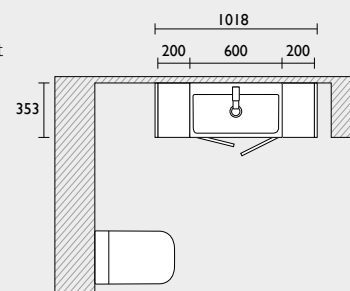

Calm - Standard Depth Furniture Run

- BTW250S Cadence Square back to wall WC
- TS1051S-SF Cadence Square Slim Wrap Over WC Seat
- VOR790 Vortexflush cistern
- T3SC6C.GLG 600 basin unit (graphite carcass)
- TIS600S Standard depth 600 inline Isocast basin
- TCLI109 Cohort Lever basin mixer
- ENYH.160.BN Enya handles x4
- T3FC2C.GLG 200 floor cupboard (graphite carcass) x2
- ALM80C-BN Alderbury mirror
- T3EP8S.GLG Filler/clad-on end panel x2
- TF3W1220-DQ 1280 solid surface worktop - dark quartz
- TPL15S.GLG 1500 plinth
  (worktop & plinth cut to size)