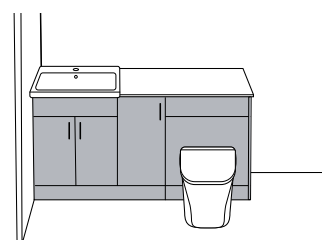

600mm Inline Isocast Basin Std Depth

605(w) x 160(h) 370(d)x mm

TIS600S

£289.00

600mm Inline Isocast Basin Slim Depth

605(w) x 131(h) x 235(d)mm

TIS600SM

£260.00