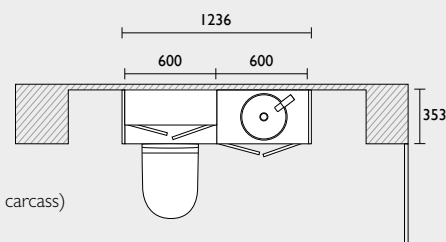

Scribe - Standard Depth Furniture Run

- T3BW6S.VRG 600 back to wall WC unit
- BTW1150S Compass Round back to wall WC
- TS1155S-SF Compass Round WC Seat
- VOR790 Vortexflush cistern
- TR9041 Oval flush button
- T3SC6S.VRG 600 basin unit (graphite carcass)
- DC12049 Fen round countertop basin
- TAN5204 Anthem tall basin mixer
- T2CU6S.VRG 600 sit on countertop unit (graphite carcass)
- XGM150P-BR Oxygen pill mirror
- T3EP8S.VRG Filler/clad-on end panel x2
- T2EP10S.VRG Countertop sit on clad-on end panels x2
- TF3W1220-CA 1280 solid surface worktop (carrara)
- TPL15S.VRG 1500 plinth
  (worktop & plinth cut to size)
- WASTE29 Universal open basin waste x2