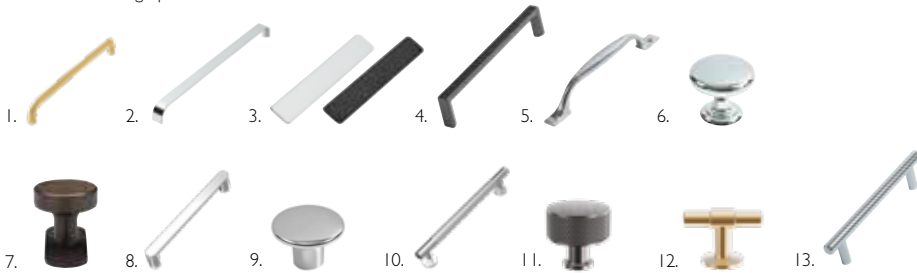

HANDLES

All Compass units are supplied with standard Chrome bow handles as shown above but can be upgraded with the following options

Description	Chrome	Black	Brushed Brass	Gunmetal	Bronze	Nickel	
1. Cadence Handle 2 - 160mm	CADH02.160.C	CADH02.160.B	CADH02.160.A			CADH02.160.BN	£22.70
1. Cadence Handle 2 - 320mm	CADH02.320.C	CADH02.320.B	CADH02.320.A				£37.50
2. Cadence Handle 3 - 160mm	CADH03.160.C	CADH03.160.B					£22.70
2. Cadence Handle 3 - 320mm	CADH03.320.C	CADH03.320.B					£37.50
3. Cadence Handle 4 Chrome	CADH04.160.C						£22.70
3. Cadence Handle 4 Black		CADH04.160.B					£37.50
4. Lucia Handle	TFHLUC.128.C	TFHLUC.128.B	TFHLUC.128.A			TFHLUC.128.BN	£18.80
5. Cecily Handle	TFHCEC.C						£23.50
6. Florence Knob	TFHFLOC						£12.70
7. Sofia Knob					TFHSOFBR		£21.90
8. Enya Handle	ENYH.160.C	ENYH.160.B	ENYH.160.A			ENYH.160.BN	£29.70
9. Hana Knob	TFHHAN.C	TFHHAN.B	TFHHAN.A			TFHHAN.BN	£11.20
10. Quinn Handle	QUIH.160.C	QUIH.160.B	QUIH.160.A	QUIH.160.GM			£39.40
11. Quinn Knob	QUIH.C	QUIH.B	QUIH.A	QUIH.GM			£29.10
12. Toro T Bar	TFHTOR.C	TFHTOR.B	TFHTOR.A			TFHTOR.BN	£29.10
13. Adela Handle	TFHADEC						£8.10