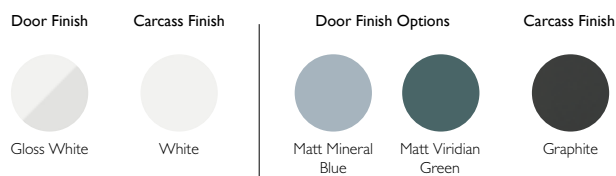

Head over to our website now to find your nearest supplier: tavistock-bathrooms.co.uk/stockists

SCRIBE

The Scribe Collection

Our practical and design-led Scribe collection features a slab front fascia with an integrated handle for a clean, uncomplicated finish. The new undercut J-pull style offers the added benefit of greater practicality compared to standard J-pull furniture, as it accumulates significantly less dust. Available in three subtle finishes, Scribe offers multiple cabinet options, including tall storage and drawer storage, allowing you to create your ideal bathroom scheme.