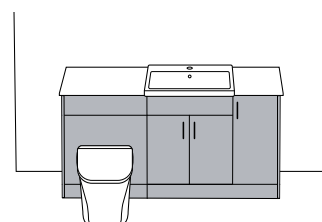

600mm Inline Isocast Basin Std Depth

605(w) x 160(h) 370(d)x mm

TIS600S

£289.00

600mm Inline Isocast Basin Slim Depth

605(w) x 131(h) x 235(d)mm

TIS600SM

£260.00