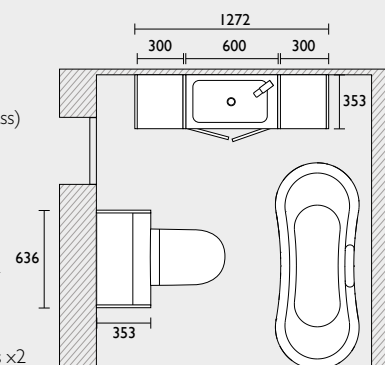

Legacy - Standard Depth Furniture Run

- T3BW6L.VRG 600 back to wall WC unit
- BTWC1250S Marston back to wall WC
- TS1255S-SF Marston thermoset WC seat
- VOR790 Vortexflush cistern
- TR9041 Oval flush button
- T2CU6L.VRG 600 sit on countertop unit (oak carcass)
- T3SC6L.VRG 600 basin unit (oak carcass)
- DC12053 Brook countertop basin
- TAN5204 Anthem tall basin mixer
- TFHTOR.A Toro t-bar knobs x6
- T31D3L.VRG 300 one drawer unit (oak carcass) x2
- VRM50A-BR Verge arch mirror
- T3EP8S.VRG Filler/clad-on end panel x5
- T2EP10S.VRG Countertop sit on clad-on end panels x2
- TF3W2024.OK 2000 laminate worktop (natural oak)
- TPL15T.VRG 1500 plinth
  (worktop & plinth cut to size)
- DC17013 Vitoria double slipper bathtub
- WASTE29 Universal open basin waste