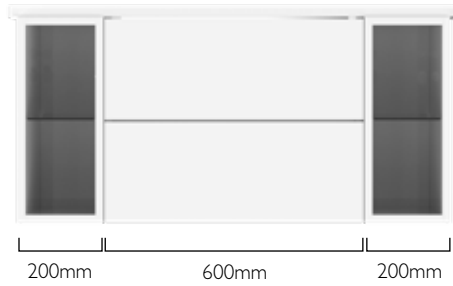

700mm unit configuration

800mm unit configuration

1000mm unit configurations

1200mm unit configurations

CADENCE OPEN STORAGE

We think about the little things in life too. Enhance your Cadence unit with our open storage cabinets for a singular look. Available across our slab and fluted wall-mounted configurations. Opt for one of the suggested configurations or refer to page 34-35 and specify your own set up. Compatible with a range of worktops and countertop basins, see page 192.