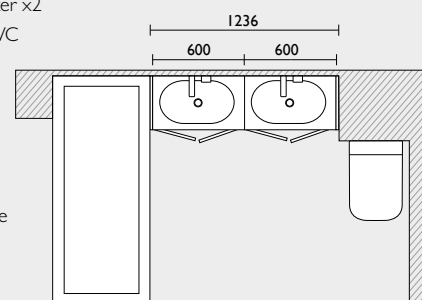

Scribe - Standard Depth Furniture Run

T3SC6S.GW	600 basin unit (white carcass) x2
DC12051	Bay pill countertop basin x2
TAN1904	Anthem wall mounted basin mixer x2
BTW1050S	Compass Square back to wall WC
TS1055S-SF	Compass WC seat
TR9037	Circles flush plate
VRM50P-BR	Verge pill mirror x2
T3EP8S.W	Filler/clad-on end panel x2
TF3W1220-AR	1280 solid surface worktop (arctic white) worktop cut to size
WASTE29	Universal open basin waste x2