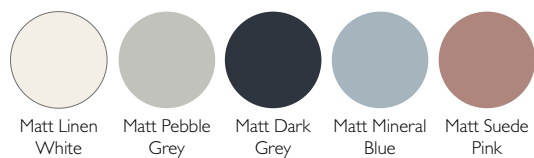

Finish Options

Swatch Service

Vitoria is available in a variety of finishes. Unsure of which one to choose? Why not scan the QR code and order a sample.