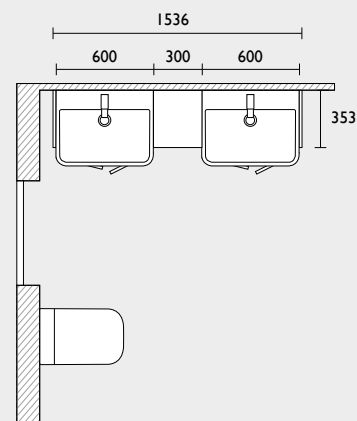

Calm - Standard Depth Furniture Run (above)

- WH450S Structure wall hung WC
- TS450S-SF Structure WC seat
- TR9005 0.82 wall hung WC frame
- TR9021 Circles flush plate
- T3SC6C.GW 600 basin unit x2 (white carcass)
- T33D3C.GW 300 3x drawer floorunit (white carcass)
- SCSB453S Structure semi-countertop basin x2
- TFHHAN.B Hana black handles x7
- TANI1I03 Anthem basin mixer x2
- VRM50P Verge pill mirror x2
- T3EP8S.W Filler/clad-on end panel x2
- TF3WI820-GQ 1880 & solid surface worktop (grey quartz) (worktop & end panels cut to size)