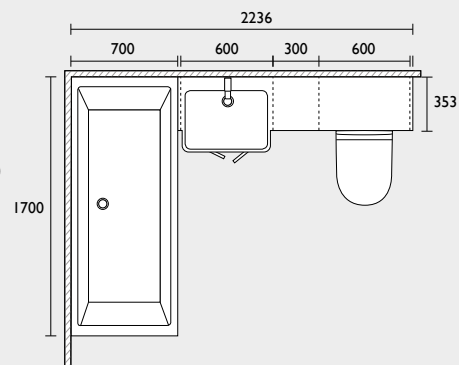

Calm - Standard Depth Furniture Run (Left)

- T33D3C.MB 300 three drawer floor cupboard (graphite carcass)
- T3BW6C.MB 600 back to wall WC unit
- BTW950S Micra Evo back to wall WC
- DC14037-SF Micra Evo WC seat
- VOR790 Vortexflush cistern
- TR9014 Contactless dual flush sensor
- T3SC6C.MB 600 basin unit (graphite carcass)
- TIS1540S.L 1540 integrated basin & worktop (left)
- TANI103 Anthem basin mixer
- OVMCBK Overflow trim
- TFHHAN.B Hana handles x5
- BTM60C 600 circular Beta mirror
- T3EP8S.MB Filler/clad-on end panel x2
- TPL15S.MB 1500 plinth (cut to size)
- TAN3203 Anthem bath filler
- TBP17S.MB 1700 bath panel & plinth
- TBP07S.MB 700 end bath panel & plinth