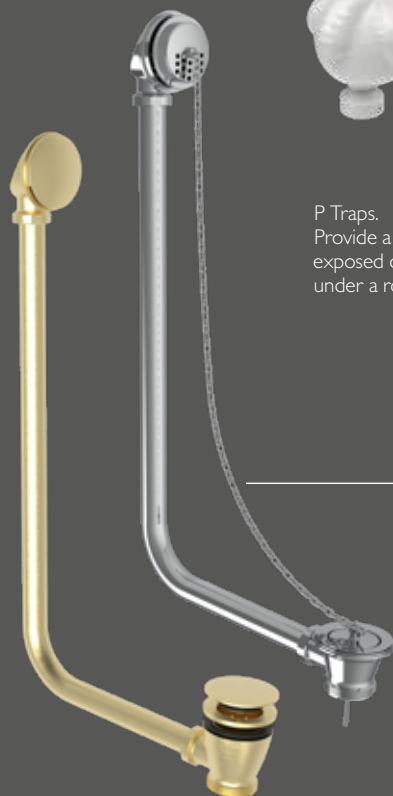

SHROUDS/STANDPIPES

Use a bath shroud or standpipe to conceal and protect your pipework, ensuring a tidy and streamlined look.

OVERFLOW & WASTE KIT

Choose from our range of waste and overflow kits, essential for any bathtub design. Available for traditional and contemporary bathtubs.

TRAP & WASTE PIPES

Pay attention to every detail with our traps and waste pipe components. Available in either chrome or brass, they add a finishing touch to your bath design.

Bath feet available in white, chrome & brushed brass