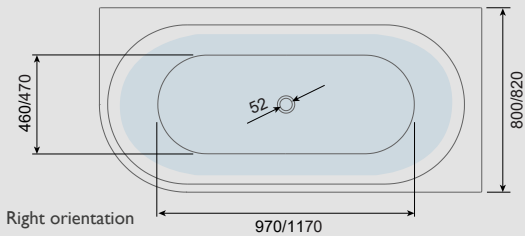

1500(w) x 800(h) x 595(d)mm

DC17037 £1,610.00

1500 Corner Shower Bathtub - Right Handed

1500(w) x 800(h) x 595(d)mm

DC17038 £1,610.00

1700 Corner Shower Bathtub - Left Handed

1700(w) x 820(h) x 595(d)mm

DC17034 £1,710.00

1700 Corner Shower Bathtub - Right Handed

1700(w) x 820(h) x 595(d)mm

DC17035 £1,710.00

Technical Info

Left orientation

Right orientation

All bathtubs are supplied with undrilled tap decks

MARSTON ROLL TOP BATH