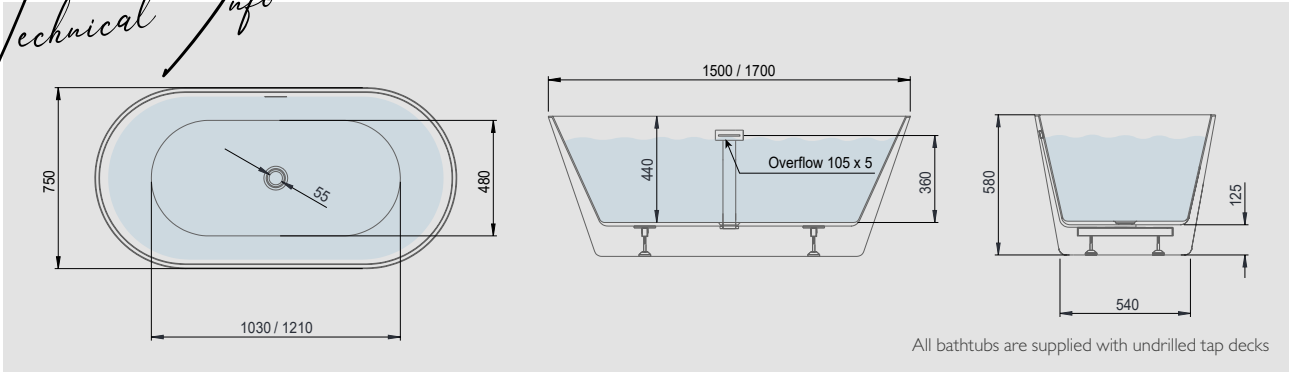

Technical Info