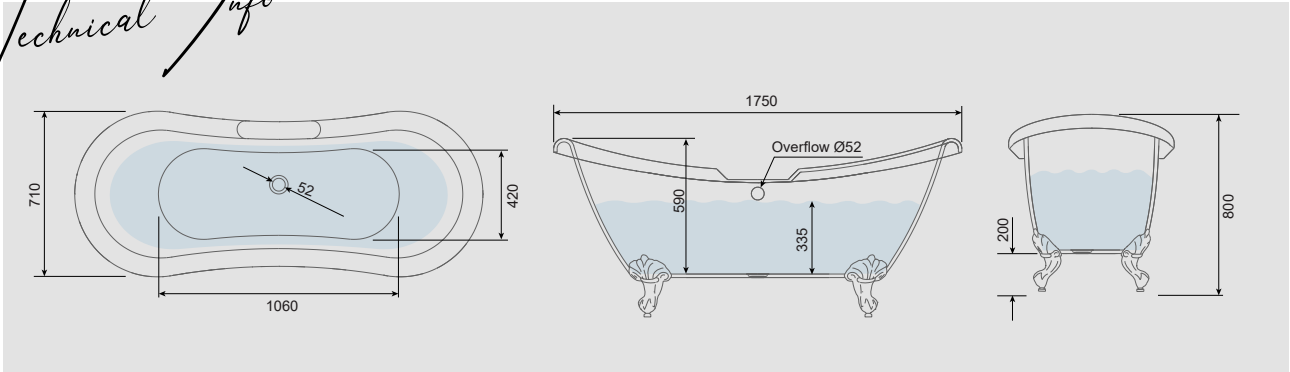

Technical Info

Don't forget to complete your bathtub by choosing your bathtub accessories, see page 218