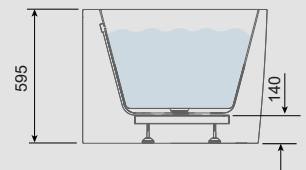

1500(w) x 800(h) x 595(d)mm

DC17037 £1,610.00

1500 Corner Shower Bathtub - Right Handed

1500(w) x 800(h) x 595(d)mm

DC17038 £1,610.00

1700 Corner Shower Bathtub - Left Handed

1700(w) x 820(h) x 595(d)mm

DC17034 £1,710.00

1700 Corner Shower Bathtub - Right Handed

1700(w) x 820(h) x 595(d)mm

DC17035 £1,710.00

Technical Info

Left orientation

Right orientation

All bathtubs are supplied with undrilled tap decks

MARSTON ROLL TOP BATH