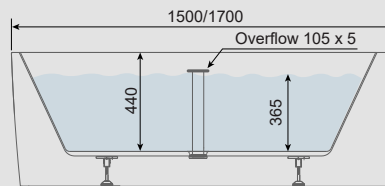

1500(w) x 800(h) x 595(d)mm

DC17037 £1,610.00

1500 Corner Shower Bathtub - Right Handed

1500(w) x 800(h) x 595(d)mm

DC17038 £1,610.00

1700 Corner Shower Bathtub - Left Handed

1700(w) x 820(h) x 595(d)mm

DC17034 £1,710.00

1700 Corner Shower Bathtub - Right Handed

1700(w) x 820(h) x 595(d)mm

DC17035 £1,710.00

Technical Info

Left orientation

Right orientation

All bathtubs are supplied with undrilled tap decks

MARSTON ROLL TOP BATH

Finish

Gloss White

Features:

- Integrated Overflow Channel
- Adjustable Height Levelling Feet
- Space Saving - 1610mm option
- Can be painted if desired
- Double Ended

Compatible Tap Types:

- Freestanding Bath Shower Mixer
- Freestanding Bath Filler
- Wall Mounted Bath Filler