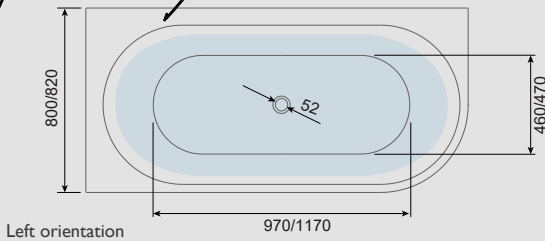

1500(w) x 800(h) x 595(d)mm

DC17037 £1,610.00

1500 Corner Shower Bathtub - Right Handed

1500(w) x 800(h) x 595(d)mm

DC17038 £1,610.00

1700 Corner Shower Bathtub - Left Handed

1700(w) x 820(h) x 595(d)mm

DC17034 £1,710.00

1700 Corner Shower Bathtub - Right Handed

1700(w) x 820(h) x 595(d)mm

DC17035 £1,710.00

Technical Info

Left orientation

Right orientation

All bathtubs are supplied with undrilled tap decks

MARSTON ROLL TOP BATH