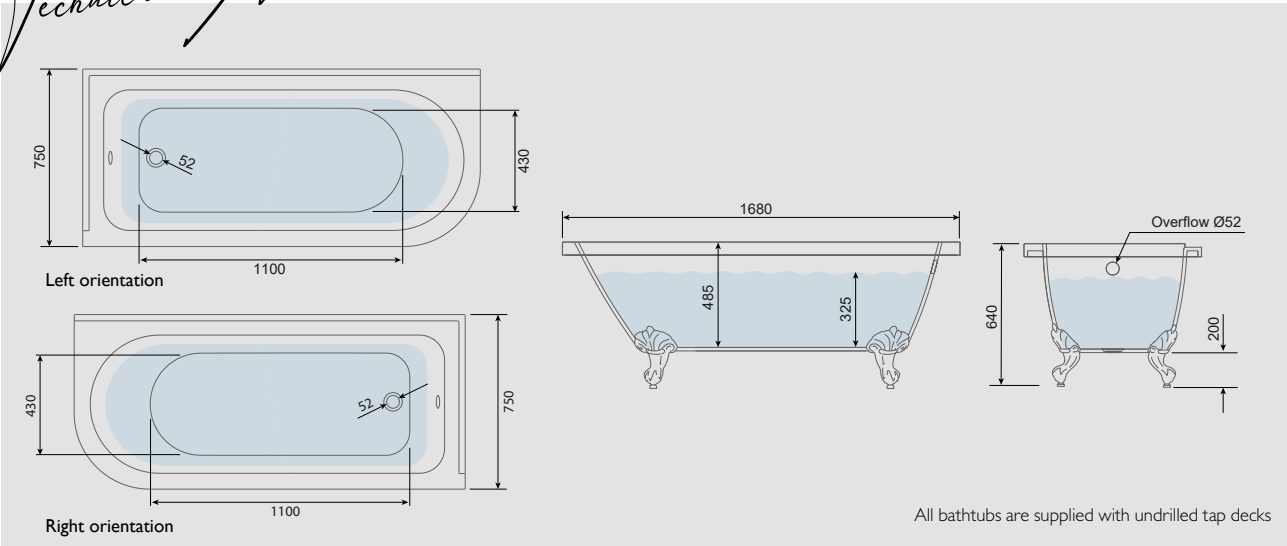

Technical Info

All bathtubs are supplied with undrilled tap decks

Don't forget to complete your bathtub by choosing your bathtub accessories, see page 218