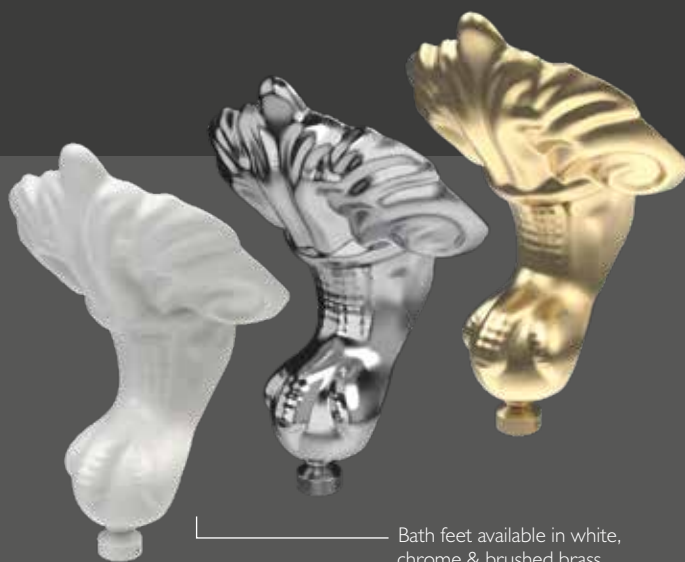

CHOOSING YOUR BATHTUB

Create a bathtub unique to you by choosing from our extensive range of accessories and components, available in multiple complementary finishes.

BATHTUB

Start with a style. Our bathtubs are available in slipper, roll top and contemporary designs.

BATH FEET

Enhance your traditional bathtub with ornate bath feet. You can select from three stylish finishes: chrome, brushed brass, and white.

BRASSWARE

Discover our extensive range of high-quality brassware and tapware, designed to complement your bathtub choice.

SHROUDS/STANDPIPES

Use a bath shroud or standpipe to conceal and protect your pipework, ensuring a tidy and streamlined look.

OVERFLOW & WASTE KIT

Choose from our range of waste and overflow kits, essential for any bathtub design. Available for traditional and contemporary bathtubs.

TRAP & WASTE PIPES

Pay attention to every detail with our traps and waste pipe components. Available in either chrome or brass, they add a finishing touch to your bath design.

Bath feet available in white, chrome & brushed brass