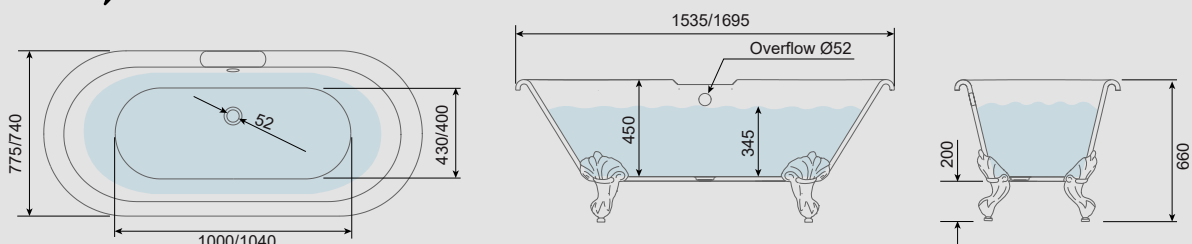

Technical Info

All bathtubs are supplied with undrilled tap decks

Don't forget to complete your bathtub by choosing your bathtub accessories, see page 218