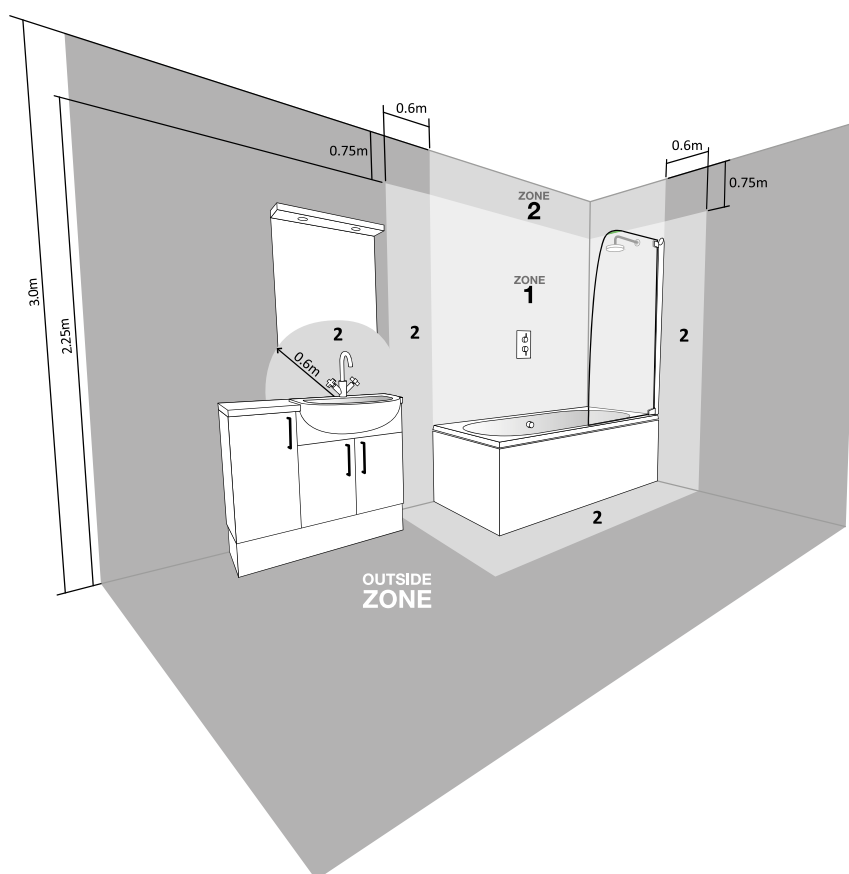

SAFETY IN THE BATHROOM

Mirrors Technical Information

Tavistock illuminated mirrors have been designed and tested for compliance to electrical equipment (safety) regulations.

All electrical connections should be made according to the latest national wiring regulations. Illuminated mirrors are suitable for installation in the bathroom within outside zones unless stated. Mirrors which are IP44 water resistance rated are suitable for use in zones 2 and outside zones in the bathroom. Illuminated mirrors are not suitable for installation in saunas, steam rooms, shower cubicles or above a bath tub. Products are only suitable for permanent installation. Installation by a suitably qualified electrician is required.

Cabinets - Electrics

Our illuminated cabinets have been designed and independently tested for compliance to electrical equipment (safety) regulations. They are only suitable for use outside zones 1 & 2 according to the latest IEE regulations. All cabinets are class I insulated and require an earth connection.

Infrared Sensor

All mirrors or cabinets featuring infrared technology must ensure that the sensor is mounted a minimum of 150mm from an adjacent wall or obstruction to ensure correct function.

ZONE 1

Electrical fittings in this zone require separated extra low voltage and a minimum rating of IP44 (splash proof).

ZONE 2

Electrical fittings in this zone require a minimum rating of IP44 (splash-proof).