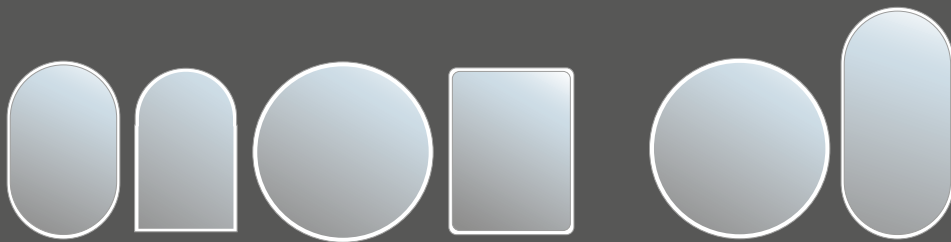

MIRROR PRODUCT GUIDE

Discover our collection of mirrors. Beautifully designed to create your perfect bathroom environment.

Alderbury p306

Zeyphr p308

Oxygen p310

Portal Pro p312

Portal p314

Cosmos p316