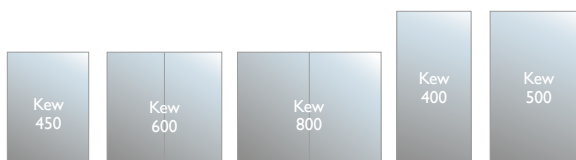

Kew 450mm Single Door Cabinet

Mirrored Sides
450(w) x 650(h) x 140(d)mm

KWC045 **£232.50**

Kew 600mm Double Door Cabinet

Mirrored Sides
600(w) x 650(h) x 140(d)mm

KWC060 **£289.00**

Kew 800mm Large Double Door Cabinet

Mirrored Sides
800(w) x 650(h) x 140(d)mm

KWC080 **£310.00**

Kew 400mm Tall Single Door Cabinet

Mirrored Sides
400(w) x 800(h) x 140(d)mm

KWC4080 **£230.00**

Kew 500mm Tall Single Door Cabinet

Mirrored Sides
500(w) x 800(h) x 140(d)mm

KWC5080 **£250.00**