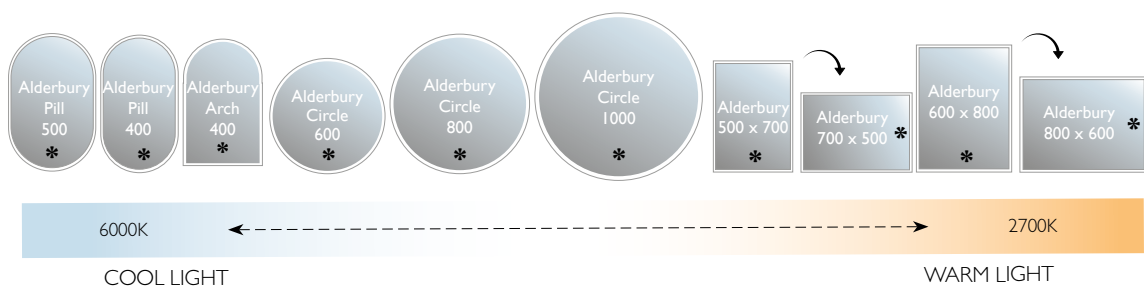

Alderbury 600mm Illuminated Rectangular Mirror 600(w) × 800(h) × 42(d)mm

Chrome	Brushed Brass	Brushed Nickel
ALM060CH	ALM060BR	ALM060BN
£483.00	£420.00	£420.00

Note: Strap not suitable for 1000mm circular mirror.

Wall brackets supplied as a pair and can be mounted top and bottom or on either side.

GHOST GLASS TECHNOLOGY

When switched off, the mirror appears smooth and seamless, with no visible light perimeter maintaining a clean, minimalist look. With a simple touch, the edges come to life, creating a glowing halo effect. It transforms from an everyday mirror into a striking design feature.