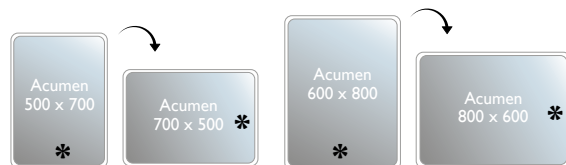

ACUMEN

Designed to perfectly match our Acumen furniture range, but suitable for use in any bathroom scheme, the slim perimeter lighting of our Acumen mirror creates a super sleek look and feel. Available in two sizes that can be mounted portrait or landscape to easily match the width of your furniture unit. Featuring colour changing and dimmable LEDs that can be adjusted at just the touch of a button.

- Slim perimeter lighting
- Variable & dimmable LEDs provide warmth and brightness from an invigorating daylight white (6000k) to a relaxing warm white (2700k)
- Touch controlled on/off button to operate lighting and heated demister pad
- Heated demister pad prevents mirror from steaming up
- Can be hung portrait or landscape
- Slim depth design
- IP44 rated for safe use in the bathroom

Acumen 500mm Mirror
500(w) x 700(h) x 29(d)mm

AIM050 £348.00

Acumen 600mm Mirror
600(w) x 800(h) x 29(d)mm

AIM060 £402.00