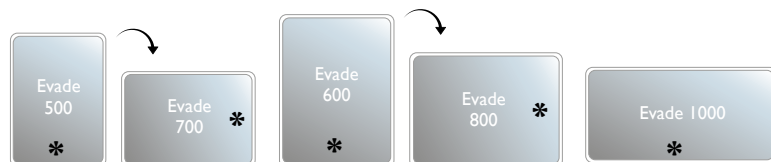

Evade 500mm Mirror
500(w) × 700(h) × 25(d)mm

EVM050 £267.00

Evade 600mm Mirror
600(w) × 800(h) × 25(d)mm

EVM060 £317.00

Evade 1000mm Mirror
1000(w) × 600(h) × 25(d)mm

EVM100 £373.00

VERGE

With a wide range shapes and sizes to choose from, Verge makes an easy and great value addition to any modern bathroom setting. Choose between classic rectangle or modern circle shapes, both available in two sizes. Or opt for something more unique with our pill or oval styles, all finished with either a stunning gunmetal, brushed brass or matt black powder-coated frame.

- Framed with a high quality aluminium trim in matt black, brushed brass and a gunmetal finish
- Rectangular versions can be mounted landscape & portrait

Verge Arch Mirror

500(w) x 800(h) x 38(d)mm

Black	VRM50A-BL	£218.50
Brushed Brass	VRM50A-BR	£240.50
Gunmetal	VRM50A-GM	£240.50