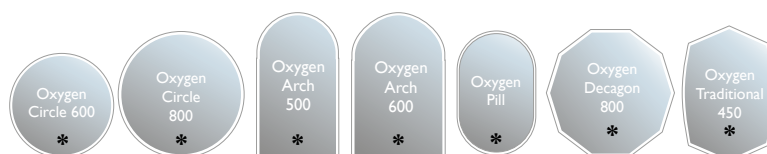

Oxygen 500mm Pill Illuminated Mirror 500(w) x 800(h) x 30(d)mm

Black	XGM50P-BL	£384.00
Brushed Brass	XGM50P-BR	£384.00
Gunmetal	XGM50P-GM	£384.00