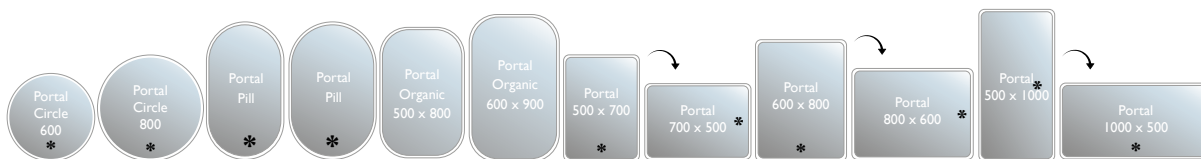

600(w) x 800(h) x 29(d)mm

PTM060 **£310.00**

Portal 1000mm Mirror

1000(w) x 500(h) x 29(d)mm

PTM100 **£375.00**

Portal 600mm Illuminated Circular Mirror

600(w) x 600(h) x 29(d)mm

PTM60C **£268.00**

Portal 800mm Illuminated Circular Mirror

800(w) x 800(h) x 29(d)mm

PTM80C **£332.00**

Customise your bathroom lighting with a Portal mirror to suit your mood, time of day or task in hand

COSMOS

Perfect for busy mornings or relaxed evenings, Cosmos mirrors can adapt to your needs. The variable lighting can be adjusted to suit the mood, from makeup application through to a long soak in the bath. Separate demister controls with an auto-off timer save energy and piece of mind whilst the breadth of shapes and sizes make Cosmos a perfect choice for any bathroom.