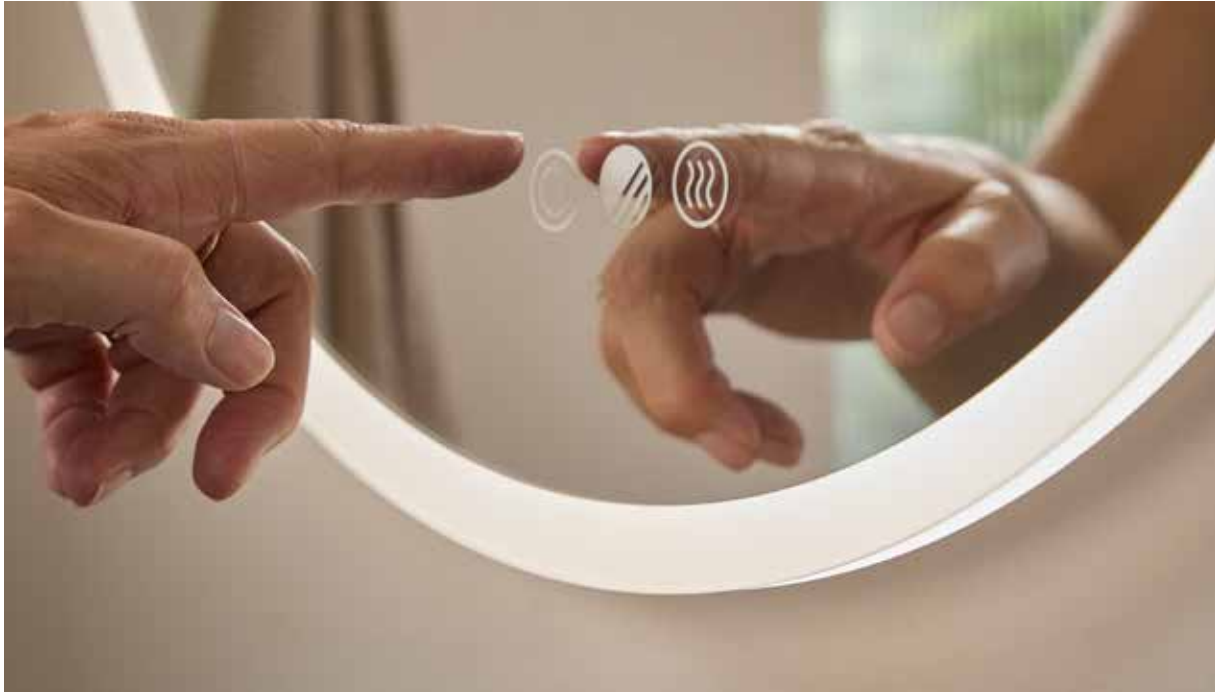

Wall brackets supplied as a pair and can be mounted top and bottom or on either side.

GHOST GLASS TECHNOLOGY

When switched off, the mirror appears smooth and seamless, with no visible light perimeter maintaining a clean, minimalist look. With a simple touch, the edges come to life, creating a glowing halo effect. It transforms from an everyday mirror into a striking design feature.

Portal 800mm Illuminated Circular Mirror

800(w) x 800(h) x 29(d)mm

PTM80C **£332.00**

Customise your bathroom lighting with a Portal mirror to suit your mood, time of day or task in hand

COSMOS

Perfect for busy mornings or relaxed evenings, Cosmos mirrors can adapt to your needs. The variable lighting can be adjusted to suit the mood, from makeup application through to a long soak in the bath. Separate demister controls with an auto-off timer save energy and piece of mind whilst the breadth of shapes and sizes make Cosmos a perfect choice for any bathroom.

- Available in 6 sizes; 500mm & 600mm rectangular, 600mm & 800mm circular designs plus a traditional 490mm oval mirror, and a modern pill shape
- Energy efficient LEDs provide bright, practical task lighting via the perimeter light
- Variable & dimmable LEDs provide warmth and brightness from an invigorating daylight white (6000k) to a relaxing warm white (2700k)
- Three touch control buttons turns the mirror LEDs on/off and control their intensity, temperature & the integrated heated demister pad will heat the mirror to prevent it from misting in even the steamiest of bathrooms (Demister also features an auto-off function)
- High quality acrylic lighting diffuser for soft, even lighting.
- Rectangular version can be hung portrait or landscape
- IP44 rated for safe use in the bathroom