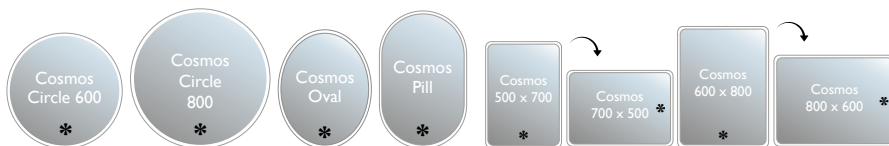

Cosmos 500mm Pill Illuminated Mirror
500(w) x 800(h) x 29(d)mm

CMM50P £300.00

Cosmos 600mm Circular Illuminated Mirror
600(w) x 600(h) x 29(d)mm

CMM60C £275.00

Cosmos 800mm Circular Illuminated Mirror
800(w) x 800(h) x 29(d)mm

CMM80C £360.00

BETA

With its slim good looks, Beta offers great choice in sizes whatever your bathroom requirements, from a cloakroom 450mm to a statement 1200mm mirror, Beta also offers the flexibility to adjust the LED warmth & brightness from an invigorating daylight white (6000k) to a relaxing warm white (2700k).