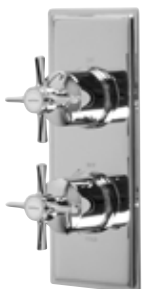

CHELTENHAM
EXPOSED & CONCEALED VALVE SHOWERS

Cheltenham Dual Function Shower System With Riser Kit & Overhead Shower

SCM1611	Chrome	£895.00
---------	--------	---------

Features

- Separate flow and temperature controls
- 200mm overhead shower
- 70mm single function shower handset
- Anti-Scald thermostatic control for safe showering
- Adjustable riser rail brackets to suit existing wall fixings
- Includes easy fix brass shower arm and elbow
- Minimum recommended pressure 1.0bar

BUILD YOUR OWN SHOWER

Starting with the valve below and then browsing pages 284-285 select different shower components to build a shower that is bespoke to you.

Cheltenham Dual Function Shower Valve

SCM1612	Chrome	£375.00
---------	--------	---------