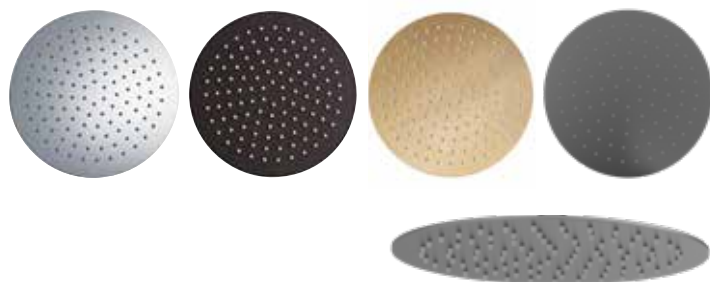

Quantum Round Adjustable Shower Arm

Chrome	SVARM01	£80.60
Black	SVARM12	£96.40
Brushed Brass	SVARM16	£113.50
Gunmetal	SVARM22	£113.50

- Shower arm can be cut to length to suit installation

Quantum Short Brass Ceiling Arm

80mm (h)
Constructed from brass material

Chrome	SVARM06	£40.60
Black	SVARM20	£53.10
Brushed Brass	SVARM21	£66.80
Gunmetal	SVARM23	£66.80

Quantum Round 250mm Shower Head

Chrome	SVHEAD12	£267.00
Black	SVHEAD46	£275.00
Brushed Brass	SVHEAD52	£305.00
Gunmetal	SVHEAD83	£305.00