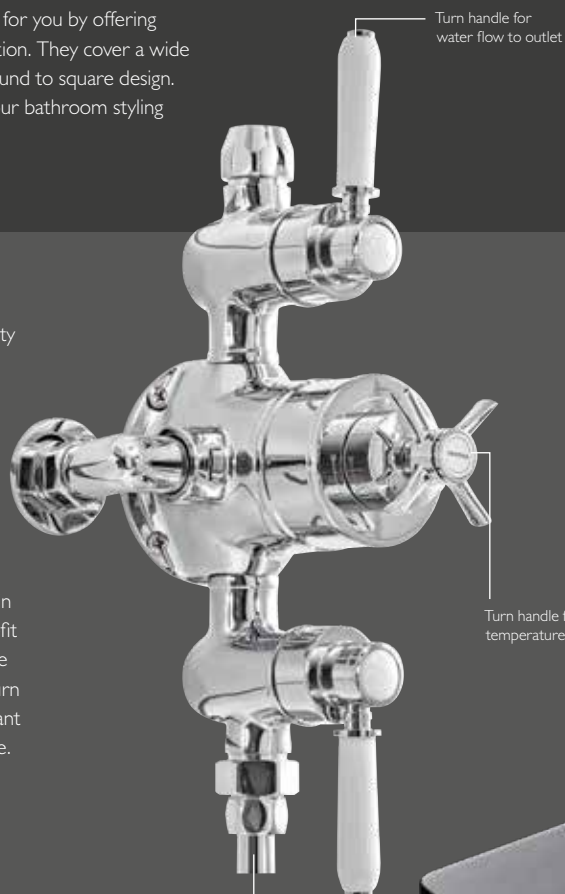

CONCEALED VALVES

If you prefer a sleek, clean look then opt for a concealed shower valve, with the valve hidden in the wall and a trim kit. This has the added benefit of flexible plumbing enabling you to position the valve away from the shower flow, so you can turn the shower on without getting wet until you want to. Classic and contemporary styles are available.

PUSH BUTTON VALVE

Our ergonomic valve design provides instant on/off activation for a seamless showering experience. This innovative design allows you to easily control water flow and three luxurious spray settings, all at the touch of a button with a central temperature dial for convenience. All of our push button shower valves are easy to install and can be completely removed to be serviced, without damage to the wall or the need to re-tile.

EXPOSED VALVES

An exposed shower valve offers a simple installation solution as the valve showcases all working parts. Perfect for a traditional period style bathroom, making it just the right finishing touch.

BAR VALVES

Our contemporary bar valves are easy to install, with all of the components mounted on the wall. Look out for the 'Cool Touch' options, designed to stay cool to the touch during use.

Classically designed dual function exposed valve