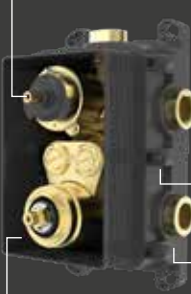

Our UniBox is compatible with all Cohort shower trim kits providing multiple finish and function options

Can be tailored to supply single, dual or triple outlets