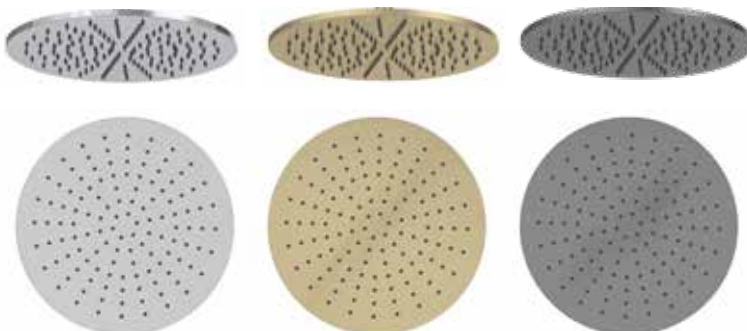

UniBox Shower Valve

SVBOX	£150.00
-------	---------

- Install with a Cohort Shower Valve Trim Kit
Recess depth 60mm minimum
- Minimum pressure 1.0bar
- Easy install fixing and levelling features
- Delivers water to single, dual or triple outlets
- G1/2 inch inlet and outlets

Round Shower Arm

Chrome	SVARM40	£75.00
Brushed Brass	SVARM42	£85.00
Gunmetal	SVARM43	£85.00

60(w) x 105(h) x 440(d)mm

Ceiling Shower Arm

Chrome	SVARM36	£40.00
Brushed Brass	SVARM38	£60.00
Gunmetal	SVARM39	£60.00

60(w) x 125(h) x 60(d) mm

Round 250mm Shower Head

Chrome	SVHEAD104	£150.00
Brushed Brass	SVHEAD106	£180.00
Gunmetal	SVHEAD107	£180.00

Shower Kit with Riser Rail

Chrome	SVKIT46	£175.00
Brushed Brass	SVKIT48	£220.00
Gunmetal	SVKIT49	£220.00