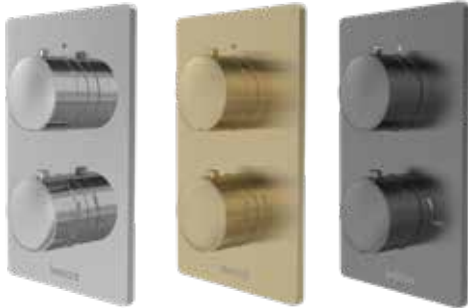

Quantum contemporary dual function concealed valve

Turn handle for temperature control

Push button valve can be installed horizontally or vertically

Contemporary dual function bar valve

Precise temperature control - set the optimal temperature, and the valve will automatically maintain it

Cohort Bar Shower System

SCL1511	Stainless Steel	£850.00
---------	-----------------	---------

Features

- Separate flow and temperature controls
- 250mm stainless steel overhead shower
- Single function stainless steel shower handset
- Anti-Scald thermostatic control for safe showering
- Adjustable riser rail allows you to change the shower head height even after installation
- Includes bar valve compression quick fixing kit
- 1.5m braided shower hose
- With Anti-Fingerprint coating
- Minimum recommended pressure 1.0bar
- Uniquely developed to pair with the Cohort stainless steel tap collection

Coordinating

Coordinating taps are available to match with Cohort shower systems see pages 224 -229 for the full collection

COHORT STAINLESS STEEL

COHORT SHOWER ACCESSORIES

Create your Cohort shower system to fit your needs - just order a UniBox, choose your valve trim kit, and pair it with your favourite shower accessories.

Cohort Shower Valve Trim Kit

Chrome	SVTRIMKIT02	£295.00
Brushed Brass	SVTRIMKIT04	£350.00
Gunmetal	SVTRIMKIT05	£350.00

120(w) x 190(h) x 25-55(d)mm

- Must be installed with UniBox Shower Valve
- Trim kit includes: cover plate, flow and temperature valve and handles