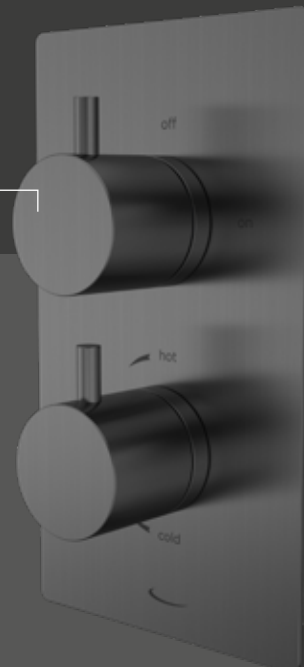

PUSH BUTTON VALVE

Our ergonomic valve design provides instant on/off activation for a seamless showering experience. This innovative design allows you to easily control water flow and three luxurious spray settings, all at the touch of a button with a central temperature dial for convenience. All of our push button shower valves are easy to install and can be completely removed to be serviced, without damage to the wall or the need to re-tile.

BAR VALVES

Our contemporary bar valves are easy to install, with all of the components mounted on the wall. Look out for the 'Cool Touch' options, designed to stay cool to the touch during use.

Classically designed dual function exposed valve

Quantum contemporary dual function concealed valve

Turn handle for temperature control

Push button valve can be installed horizontally or vertically

Contemporary dual function bar valve

Precise temperature control - set the optimal temperature, and the valve will automatically maintain it