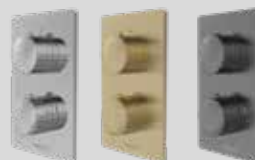

UniBox Shower Valve

Chrome	SVBOX	£150.00
--------	-------	---------

Install with a Cohort Shower Valve Trim Kit

Cohort Shower Valve Trim Kit

Chrome	SVTRIMKIT02	£295.00
Brushed Brass	SVTRIMKIT04	£350.00
Gunmetal	SVTRIMKIT05	£350.00