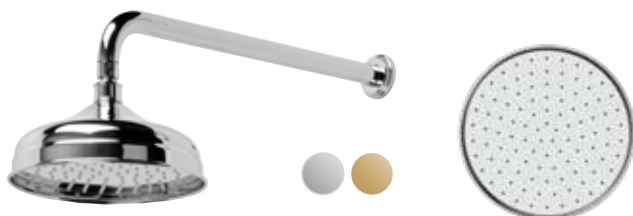

LANSDOWN EXPOSED VALVE SHOWERS

Lansdown Dual Function Shower System With Riser Kit and Overhead Shower

SLDI 601	Chrome	£890.00
SLDI 602	Brushed Brass	£1,020.00

Features

- Separate flow and temperature controls
- 200mm overhead shower
- 70mm single function shower handset
- Anti-Scald thermostatic control for safe showering
- Adjustable riser rail brackets to suit existing wall fixings
- Includes easy fix brass shower arm and elbow
- Minimum recommended pressure 1.0bar

BUILD YOUR OWN SHOWER

Starting with the valve below and then browsing pages 284-285 select different shower components to build a shower that is bespoke to you.

Lansdown Dual Function Shower Valve

SLDI 603	Chrome	£375.00
SLDI 604	Brushed Brass	£510.00

Traditional Shower Head

Chrome	SVHEAD48	£241.00
Brushed Brass	SVHEAD75	£295.00

Traditional Shower Arm

Chrome	SVARM13	£69.50
Brushed Brass	SVARM17	£96.20

- 200mm overhead shower

LANSDOWN CONCEALED VALVE SHOWERS