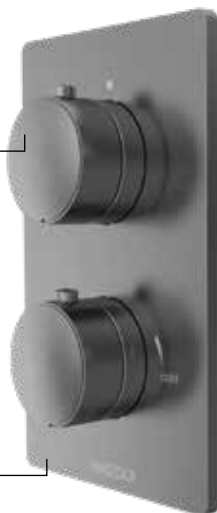

Step by step guide

UniBox SHOWER VALVE & TRIM KIT

1. Select UniBox shower valve
2. Choose your Trim Kit finish
3. Decide your perfect shower experience with either single, dual or triple function
4. Choose your shower accessories p264-265

Precise temperature control - set the optimal temperature, and the valve will automatically maintain it

Our UniBox is compatible with all Cohort shower valve trim kits providing multiple finishes and function options

Can be tailored to supply single, dual or triple outlets

Slim design - Minimum depth in wall required - 60mm