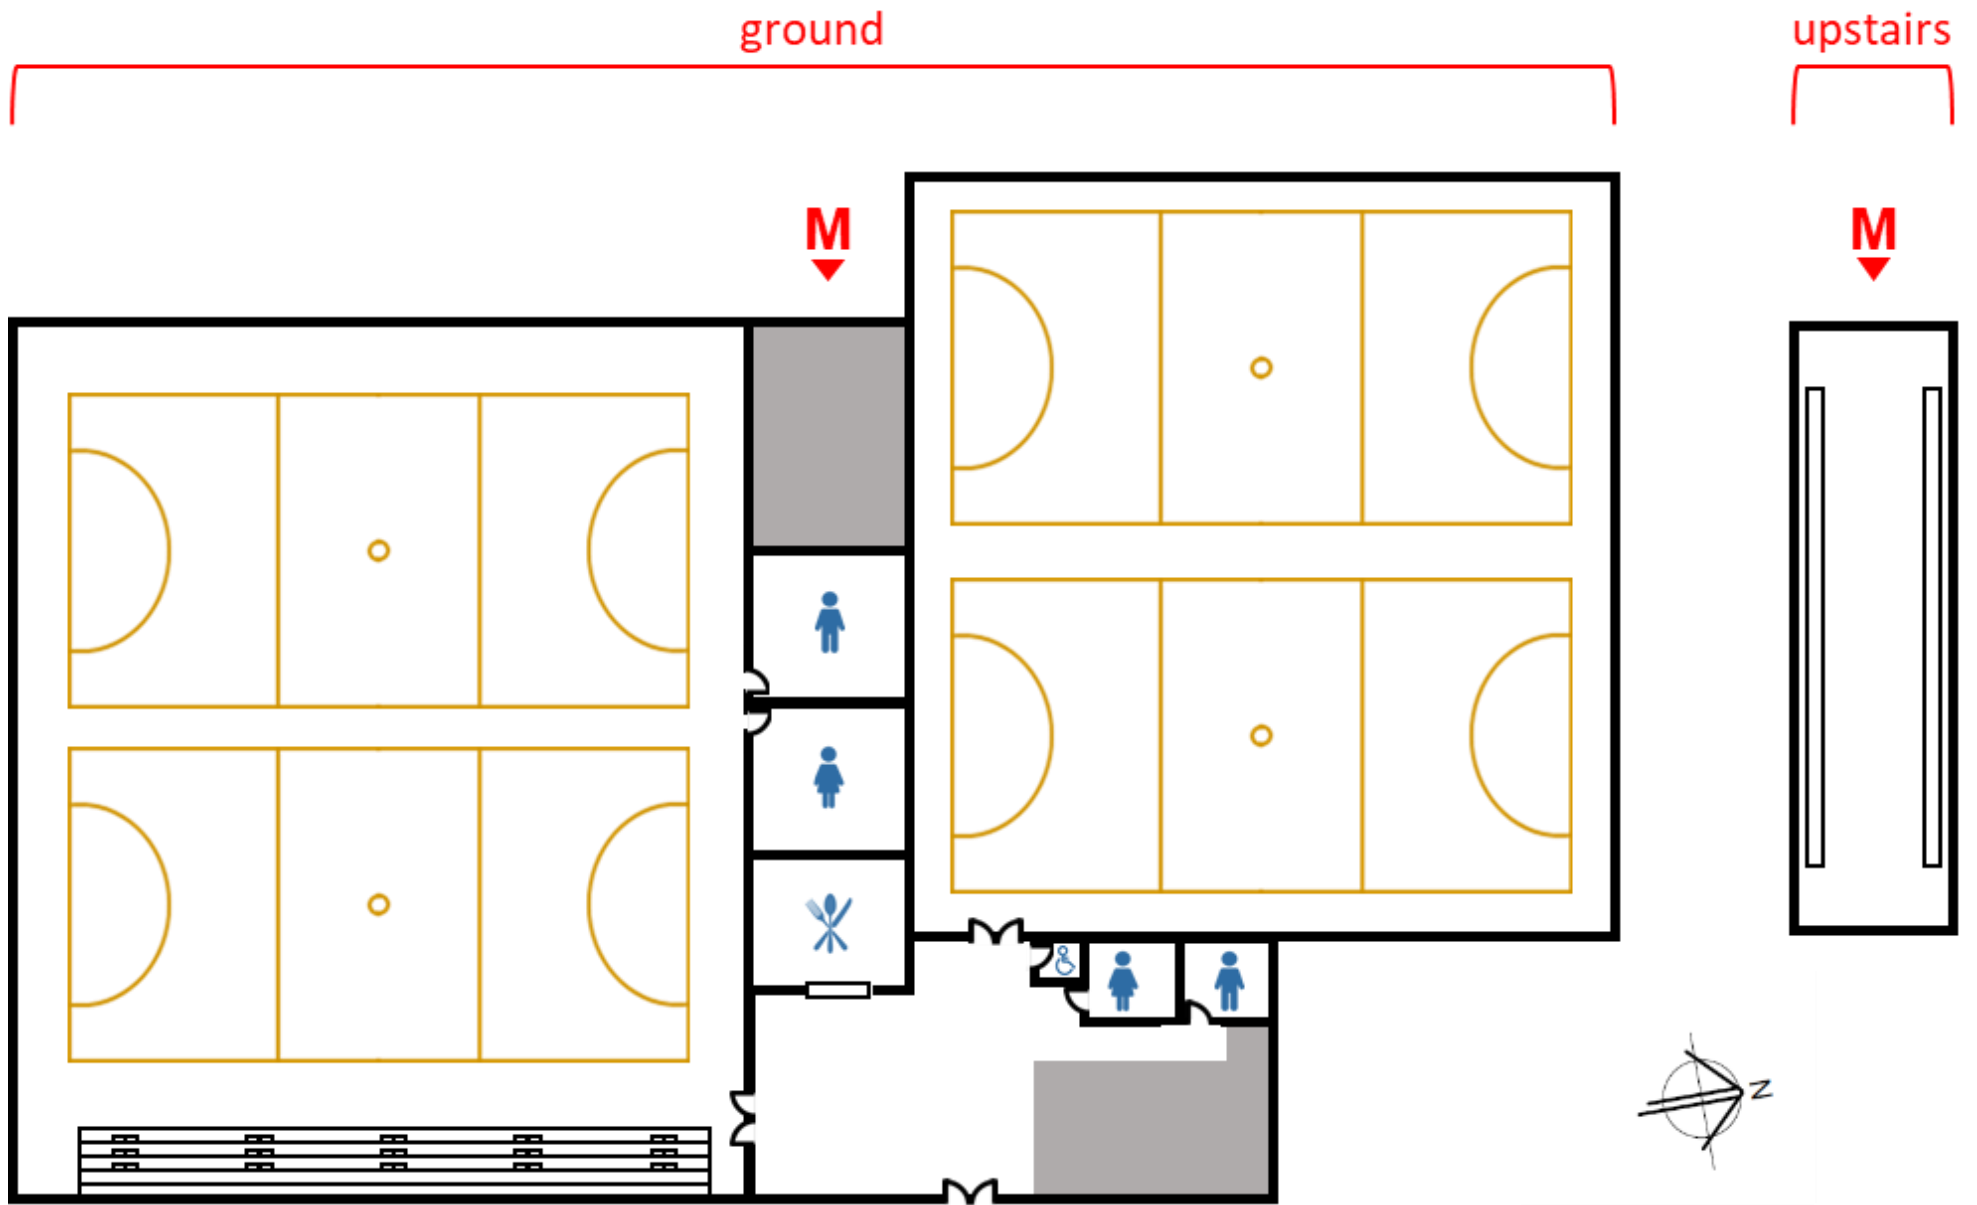

Fees and charges may change. Please check with the Stadium office if you plan on holding an all-day event. The Stadium also provides sports equipment without charge for all events.

Floorplan of the Illawarra Sports Stadium
(M = mezzanine viewing; N = north)