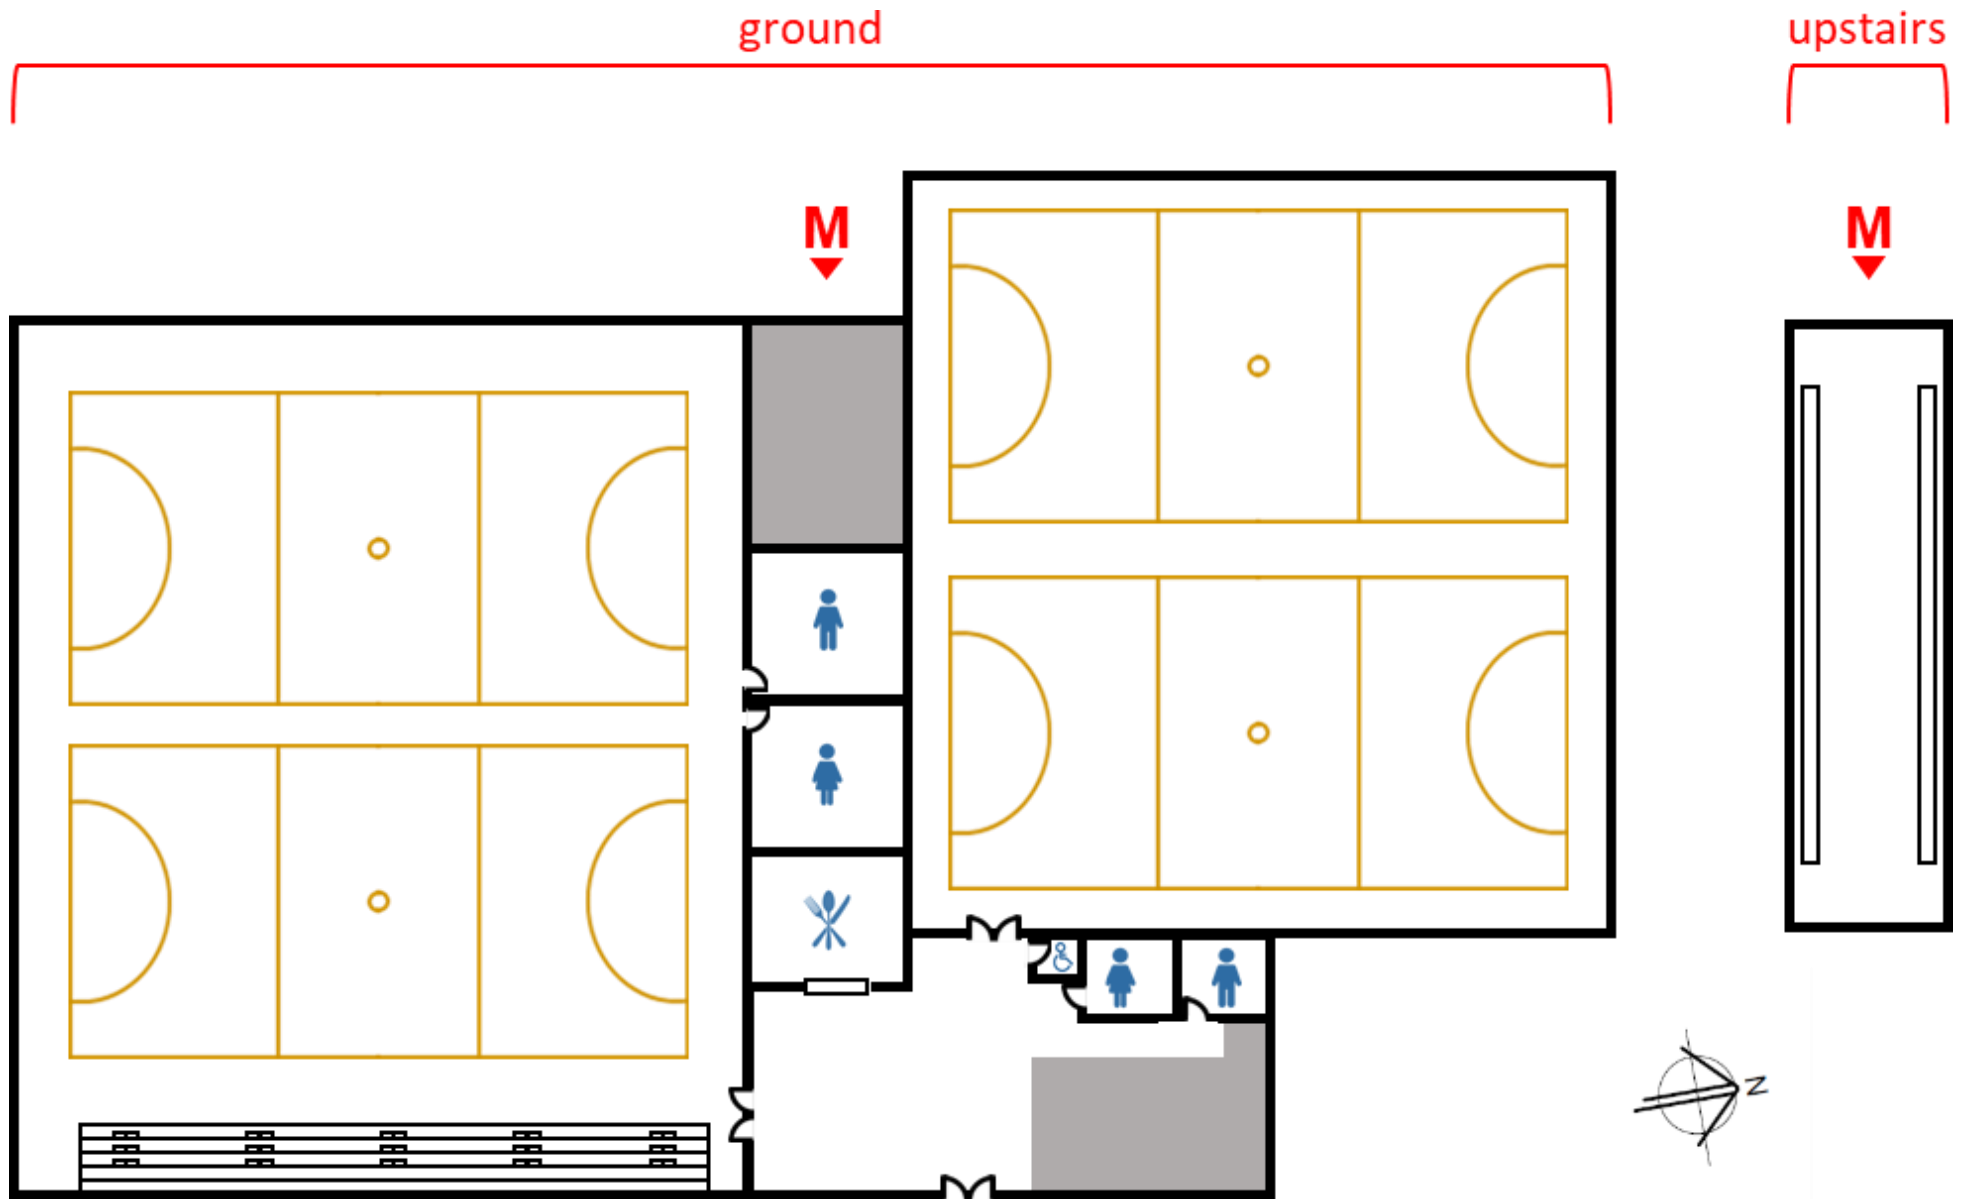

Fees and charges may change. Please check with the Stadium office if you plan on holding an all-day event. The Stadium also provides sports equipment without charge for some events.

Floorplan of the Illawarra Sports Stadium
 (M = mezzanine viewing; N = north)