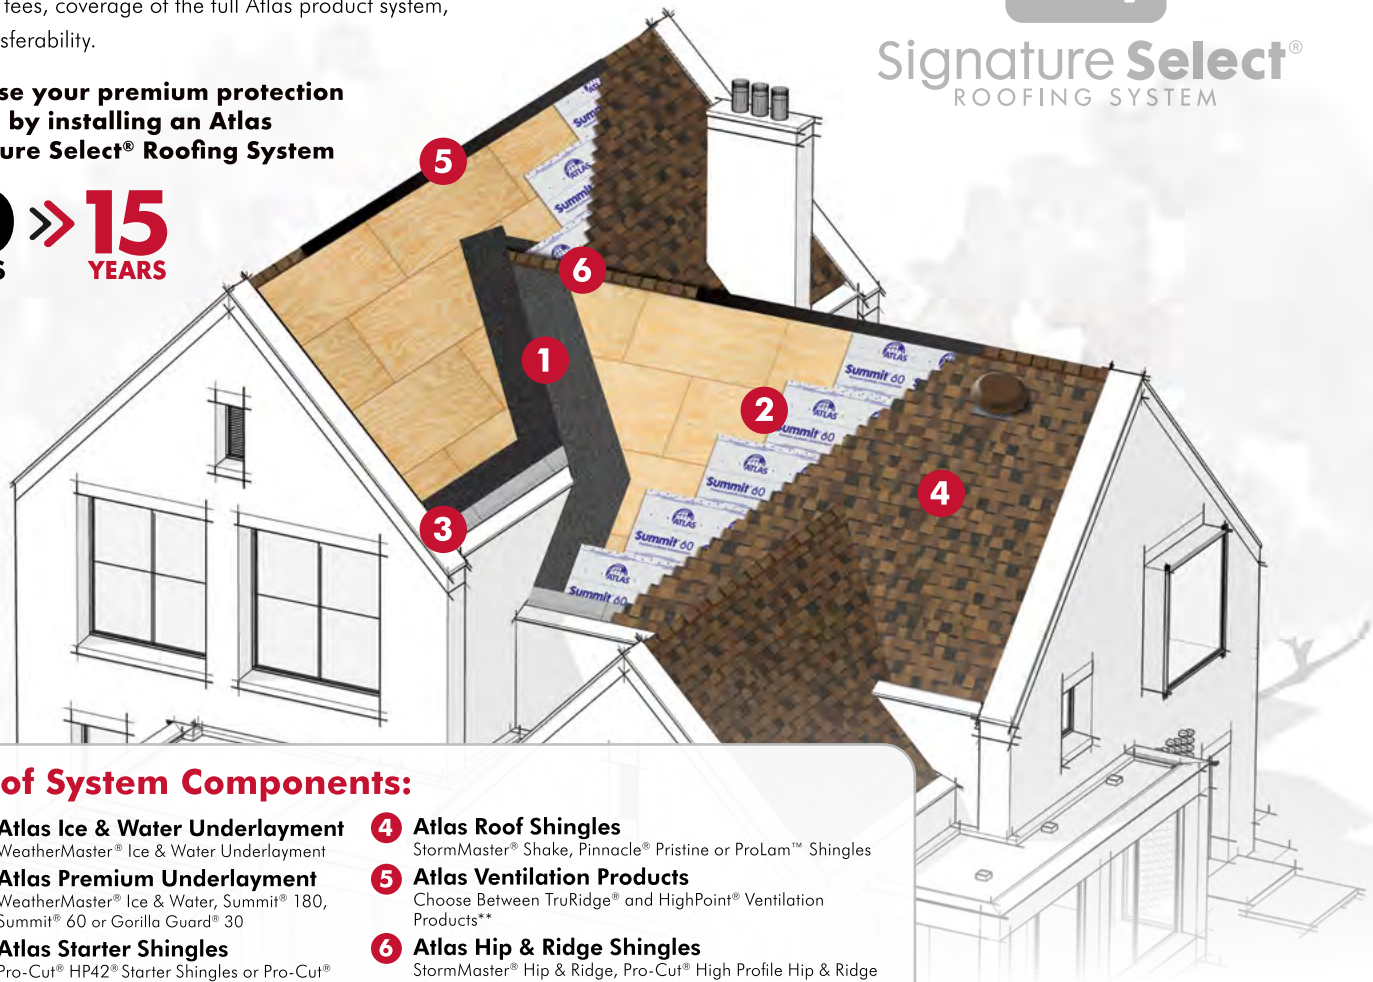

Pinnacle® Pristine

High Performance Meets Lasting Beauty

Atlas Pinnacle® Pristine architectural shingles offer stunning color that lasts. With protection against damaging high winds and black streaks caused by algae, you're investing in a roofing system that has lasting curb appeal, and the peace of mind that comes with it.

Colors	Limited Warranty**	Algae Resistance*	Signature Select Eligible¹
16	Lifetime	Scotchgard™ Protector	Yes

Demand Peak Coverage

When you install an Atlas Signature Select® roofing system¹, all the components are designed for and backed by the industry's best warranty coverage.

Unlike many other roofing warranties that over promise and under deliver, Atlas packs value and assurance into an enhanced premium protection period, which includes non-prorated labor and materials, tear-off and disposal fees, coverage of the full Atlas product system, and transferability.

Increase your premium protection period by installing an Atlas Signature Select® Roofing System

10 >> **15**
YEARS YEARS

Roof System Components:

- **1 Atlas Ice & Water Underlayment**
  WeatherMaster® Ice & Water Underlayment
- **2 Atlas Premium Underlayment**
  WeatherMaster® Ice & Water, Summit® 180, Summit® 60 or Gorilla Guard® 30
- **3 Atlas Starter Shingles**
  Pro-Cut® HP42® Starter Shingles or Pro-Cut® Starter Roll Shingle
- **4 Atlas Roof Shingles**
  StormMaster® Shake, Pinnacle® Pristine or ProLam™ Shingles
- **5 Atlas Ventilation Products**
  Choose Between TruRidge® and HighPoint® Ventilation Products**
- **6 Atlas Hip & Ridge Shingles**
  StormMaster® Hip & Ridge, Pro-Cut® High Profile Hip & Ridge or Pro-Cut® Hip & Ridge

* In order to qualify for the Atlas Lifetime Algae Resistance Limited Warranty against black streaks caused by Scotchgard™ Protector.

** Refer to the Atlas Roofing Limited Shingle Warranty for all coverage requirements.

*** Warning: For proper ventilation and performance, **do not mix multiple types of exhaust vents to vent the same attic space.** The picture is for illustration purposes only. A valid system warranty will cover only one type of exhaust vent per attic area.

¹ Refer to the Atlas Signature Select® Limited Warranty for all system coverage requirements.

Scotchgard and the Scotchgard Protector logo, including the Plaid design and 3M logo, are all trademarks of 3M.

#AtlasProtects
AtlasRoofing.com