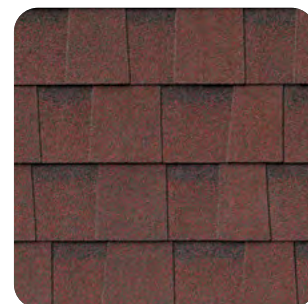

Pinnacle® Pristine Colors

Black Shadow

Coastal Granite

Hearthstone

Pewter

Summer Storm

Oyster Shell

Copper Canyon

Heatherblend

Burnt Hickory

Majestic Shake

Weathered Wood - Shown on cover

Weathered Shadow*

Morning Harvest

Tan Mist*

Woodland Green

To provide homeowners the most accurate representation of color options, several photo scans and house shots were utilized in numerous lighting conditions. Variations in lighting illustrate the color gradients on asphalt shingle roofs.