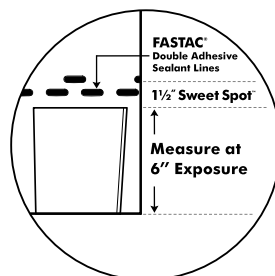

Bigger, Faster, Better

A bigger shingle means better protection, faster installation, and stunning curb appeal.

The high performance shingle design in HP42™ shingles provides more coverage due to a wider and taller format, displaying a greater exposure of our designer shingles.

Pinnacle shingles with HP42® technology feature the Sweet Spot™ nailing area and double FASTAC® sealant line, ensuring your shingles will stay put for a more secure seal and enhanced wind protection up to 130 mph.