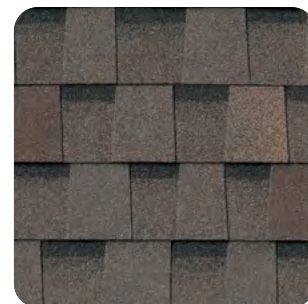

Pinnacle® Pristine Colors

Black Shadow

Coastal Granite

Hearthstone

Pewter

Summer Storm

Oyster Shell

Copper Canyon

Heatherblend

Burnt Hickory

Majestic Shake

Weathered Wood - Shown on cover

Weathered Shadow*

Morning Harvest

Tan Mist*

Woodland Green

To provide homeowners the most accurate representation of color options, several photo scans and house shots were utilized in numerous lighting conditions. Variations in lighting illustrate the color gradients on asphalt shingle roofs.