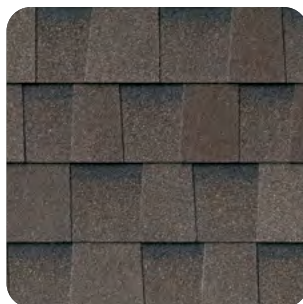

Weathered Wood - Shown on cover