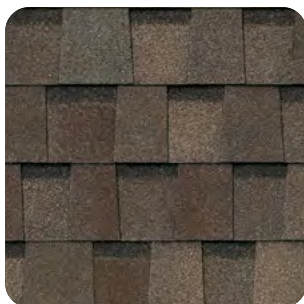

Pinnacle® Pristine Colors

Black Shadow

Coastal Granite

Hearthstone

Pewter

Summer Storm

Oyster Shell

Copper Canyon

Heatherblend

Burnt Hickory

Majestic Shake

Weathered Wood - Shown on cover

Weathered Shadow*

Morning Harvest

Tan Mist*

Woodland Green

To provide homeowners the most accurate representation of color options, several photo scans and house shots were utilized in numerous lighting conditions. Variations in lighting illustrate the color gradients on asphalt shingle roofs.