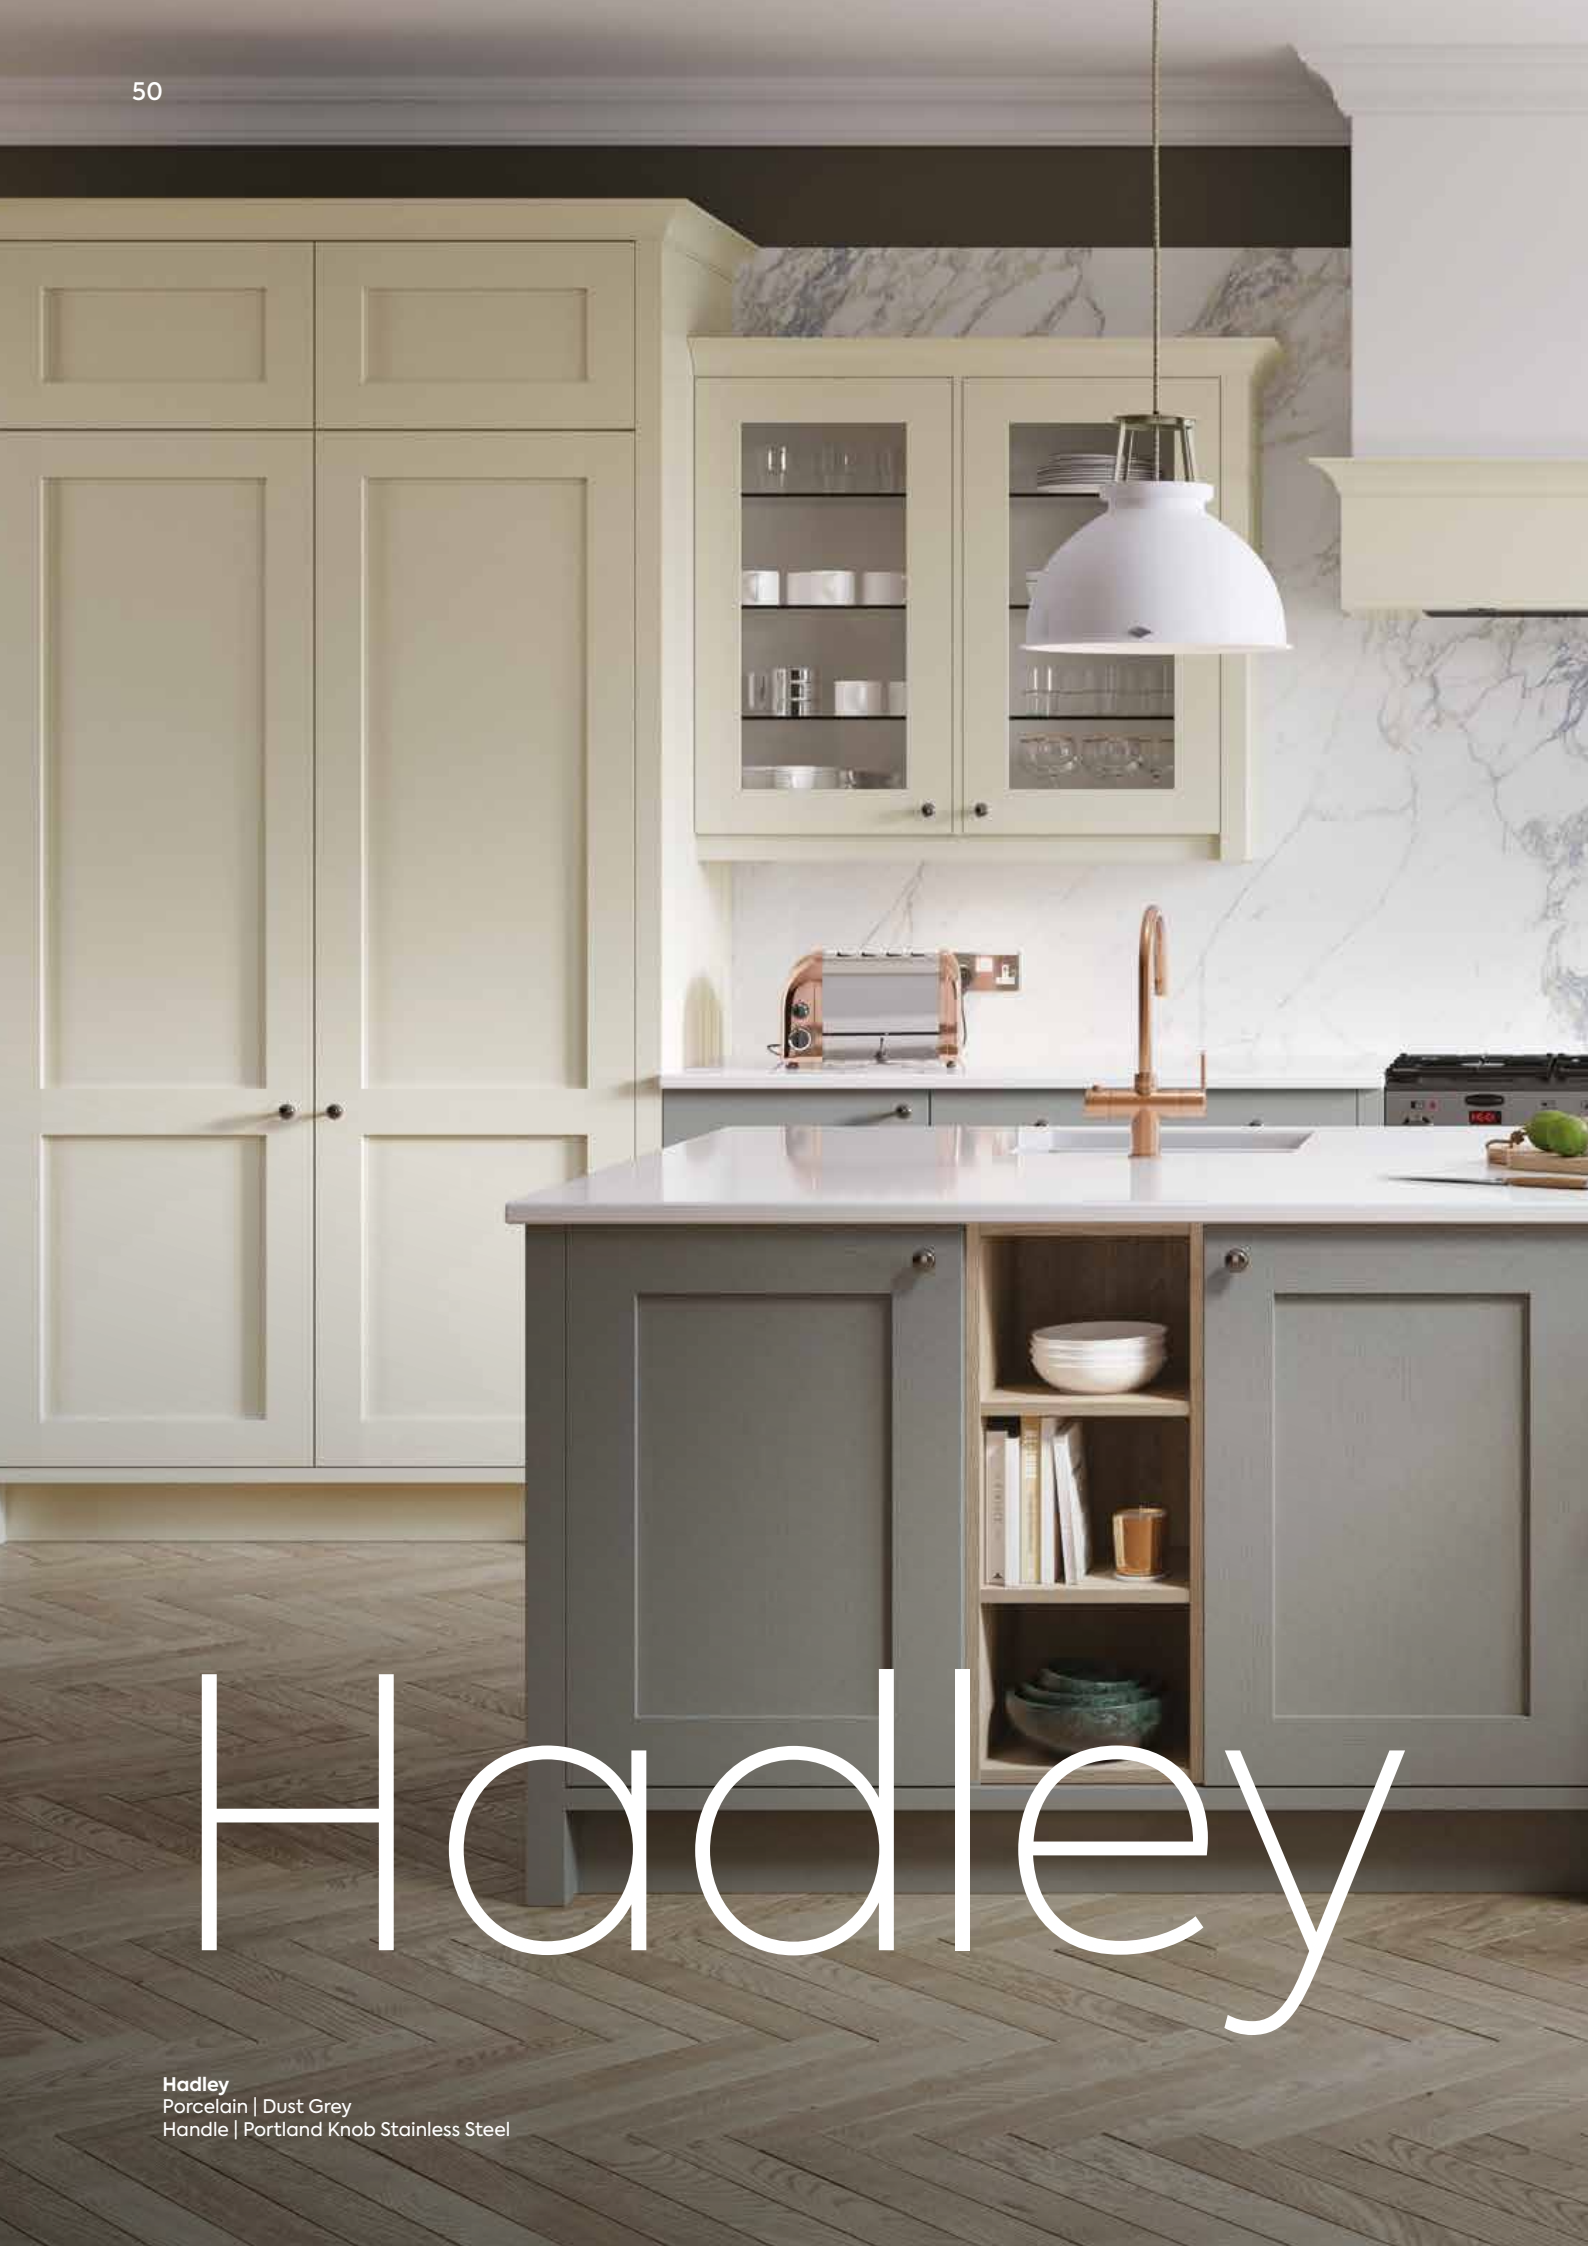

Shore Blue

Please note colour swatches represented in this document are for reference only and final purchasing decisions should only be made after viewing a physical swatch or sample door.

Hadley

Hadley
Porcelain | Dust Grey
Handle | Portland Knob Stainless Steel