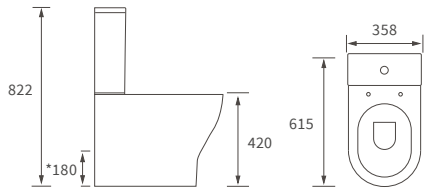

RIMLESS CLOSE COUPLED PAN AND CISTERN FULLY SHROUDED

Lily