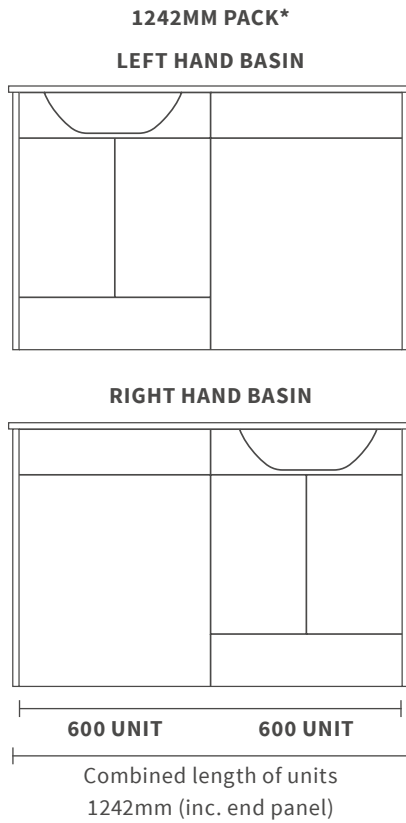

Fitted Furniture Useful information for integrated basin packs

*Pack includes one piece resin basin (1 tap hole), 600mm basin unit, 600mm WC unit, 2 end panels and plinth.

**Pack includes one piece resin basin (1 tap hole), 600mm basin unit, 300mm 3 drawer unit, 600mm WC unit, 2 end panels and plinth.

OR

Pack includes one piece resin basin (1 tap hole), 600mm basin unit, 300mm 1 door base unit, 600mm WC unit, 2 end panels and plinth.

(FOR BENITA)

Pack includes one piece resin basin (1 tap hole), 600mm basin unit, 300mm 1 door, 1 drawer unit, 600mm WC unit, 2 end panels and plinth.

OR

Pack includes one piece resin basin (1 tap hole), 600mm basin unit, 300mm 1 door base unit, 600mm WC unit, 2 end panels and plinth.

Texture

DESCRIPTION	MATT WHITE	MATT GRAPHITE GREY	PRICE
300mm 3 Drawer Unit	DIFT2366	DIFT2390	£625
300mm 1 Door Base Unit	DIFT2368	DIFT2392	£333
600mm 3 Drawer Unit	DIFT2372	DIFT2396	£712
600mm 2 Door Basin Unit	DIFT2374	DIFT2398	£436
300mm 2 Door Tall Unit	DIFT2376	DIFT2400	£641
600mm WC Unit	DIFT2382	DIFT2406	£369
2.4m Plinth (height 150mm)	DIFT2384	DIFT2408	£82
Base End Panel 330 x 900mm	DIFT2386	DIFT2410	£138
Tall End Panel 330 x 2200mm	DIFT2388	DIFT2412	£272
Over Handle 200mm Matt Black (Single)	DIFH0042		£32
Over Handle 200mm Brushed Brass (Single)	DIFH0044		£32
Over Handle 200mm Chrome (Single)	DIFH0046		£32
D Handle 330mm Matt Black (Single)	DIFH0050		£39
D Handle 330mm Brushed Brass (Single)	DIFH0048		£39
D Handle 170mm Matt Black (Single)	DIFH0066		£16
D Handle 170mm Brushed Brass (Single)	DIFH0064		£16