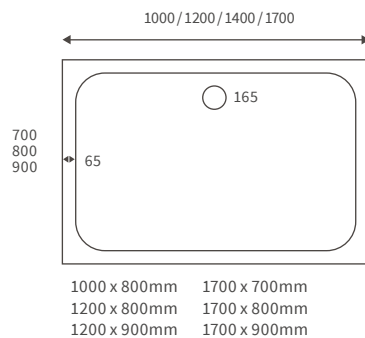

**ANTI-SLIP ULTRASLIM
RECTANGULAR TRAYS**