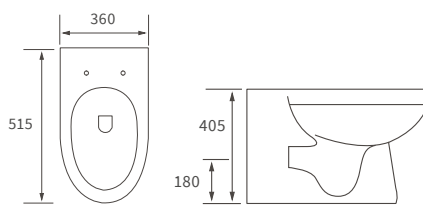

BACK TO WALL RIMLESS PAN

Coupling to soil stack:
Straight out and straight down

Distance from soil pipe spigot to wall: 110mm

For use with concealed cistern