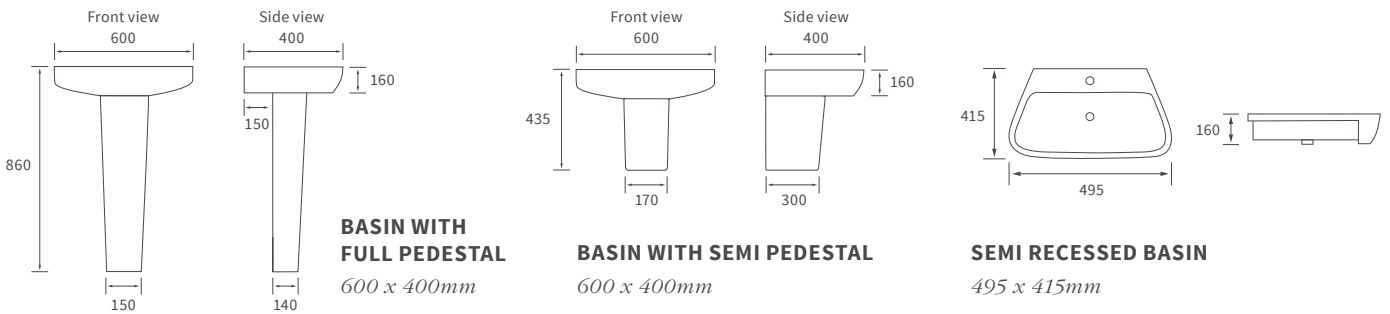

Tilia

CLOSE COUPLED WC RIMLESS COMFORT HEIGHT FULLY SHROUDED

Coupling to soil stack:
Straight out
and straight down
Distance from soil pipe
spigot to wall: 205mm
Cistern inlet position:
Left