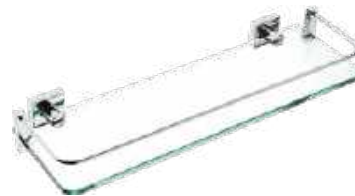

**TOILET ROLL HOLDER**  
W165 x H50 x D75mm  
DIAC0126 **£125**  
Brass construction

**DOUBLE ROBE HOOK**  
W58 x H48 x D66mm  
DIAC0128 **£105**  
Brass construction

**GLASS SHELF**  
W400 x H700 x D135mm  
DIAC0136 **£245**  
Brass construction & 8mm glass