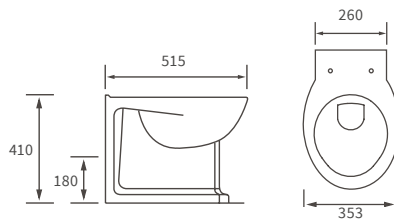

BACK TO WALL PAN

Coupling to soil stack: Straight out and straight down

Distance from soil pipe spigot to wall: 100mm

For use with concealed cistern