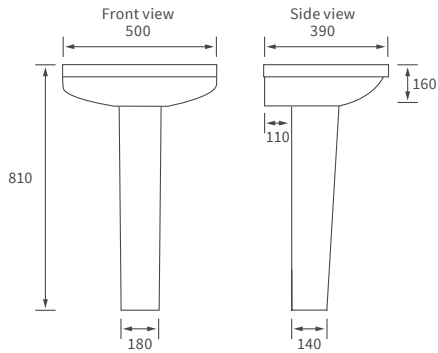

Laurus

BASIN WITH FULL PEDESTAL

500 x 390mm