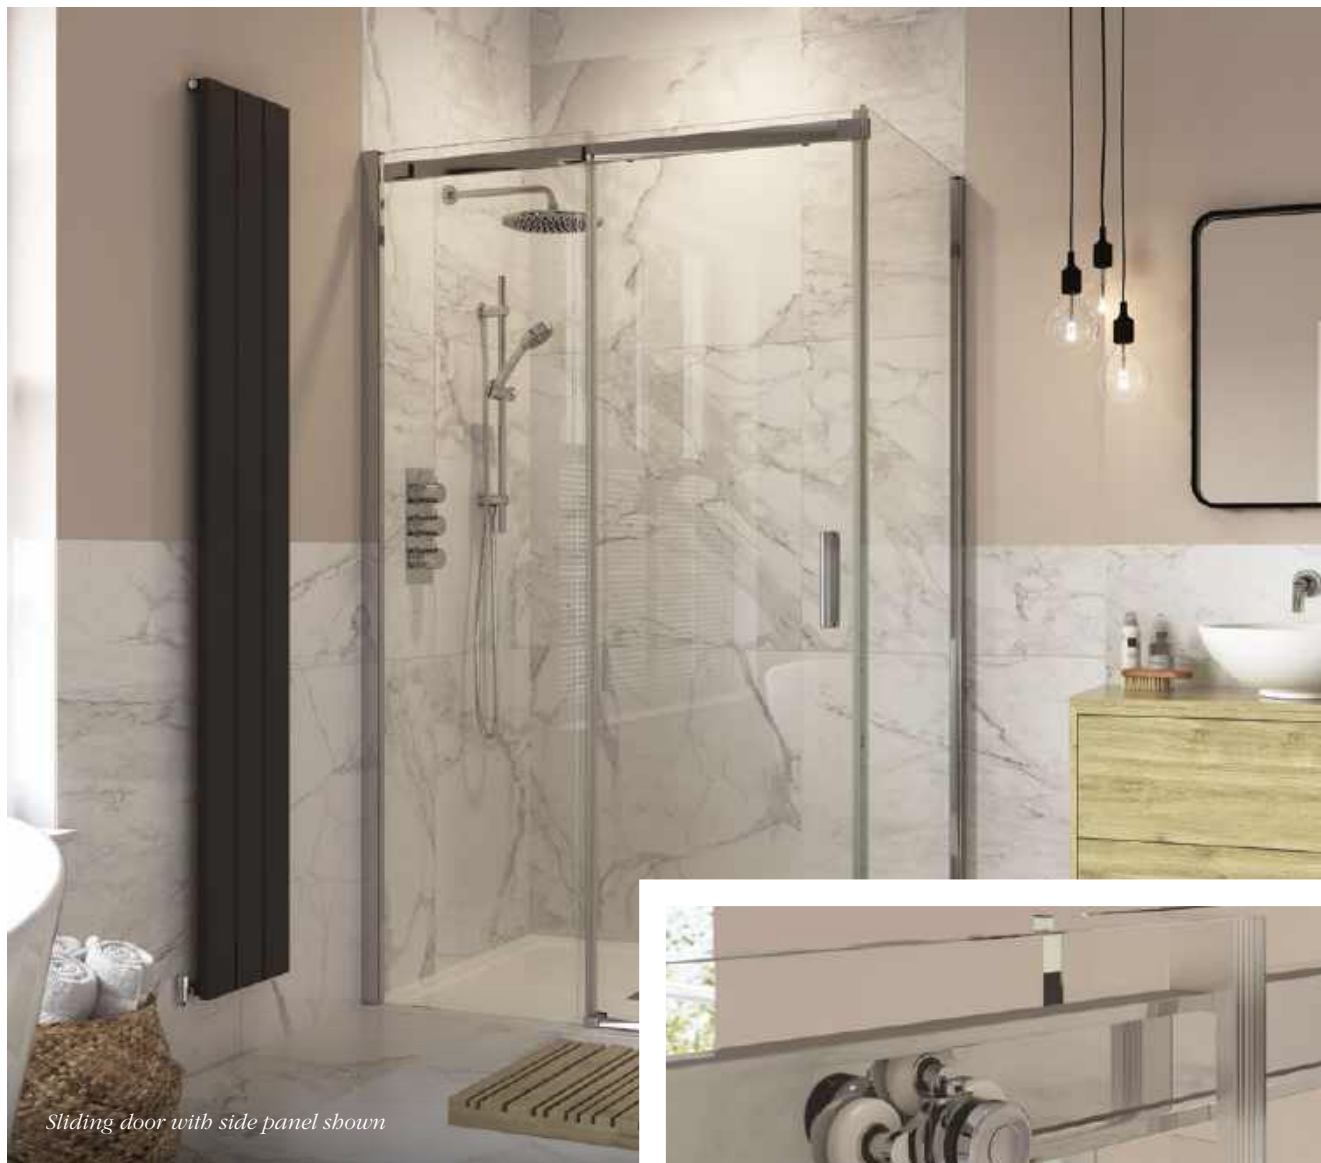

Triple rollers for ultra smooth opening

Sliding door with side panel shown