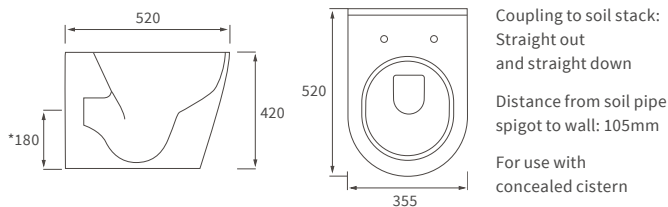

RIMLESS BACK TO WALL PAN