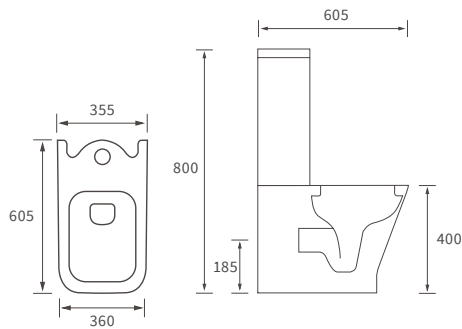

CLOSE COUPLED PAN AND CISTERN

Fully Shrouded

Coupling to soil stack:
Straight out and straight down

Distance from soil pipe spigot to wall: 164mm

Cistern inlet position: Left