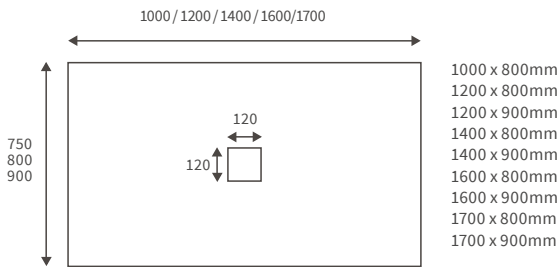

Slate Grey trays 25mm high

Linear trays 25mm high

RECTANGULAR TRAYS