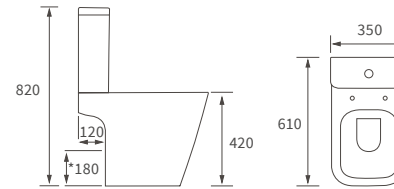

CLOSE COUPLED WC RIMLESS OPEN BACK SHORT PROJECTION

Coupling to soil stack:
Straight out and
straight down and left
or right
Distance from soil pipe
spigot to wall: 205mm
Cistern inlet position:
Left