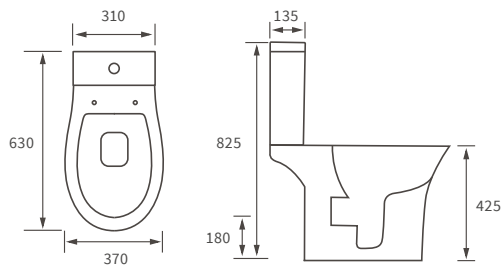

Sandro

CLOSE COUPLED PAN AND CISTERN

Open back

Coupling to soil stack: Straight out and straight down

Distance from soil pipe spigot to wall: 194mm

Cistern inlet position: Right