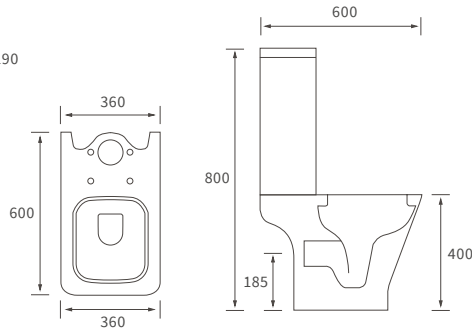

CLOSE COUPLED PAN AND CISTERN

Open back

Coupling to soil stack:
Straight out and straight down

Distance from soil pipe spigot to wall: 155mm

Cistern inlet position: Left