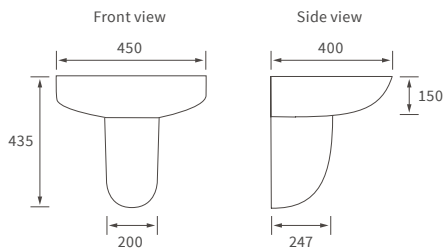

# Tuscany

**BASIN WITH FULL PEDESTAL**

550 x 400mm

**BASIN WITH SEMI PEDESTAL**

550 x 400mm

**BASIN WITH FULL PEDESTAL**

450 x 400mm

**BASIN WITH SEMI PEDESTAL**