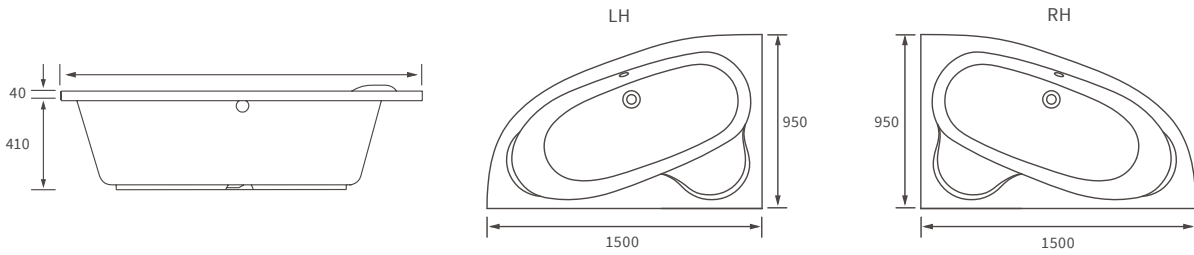

Corner baths

MIRAMAR CORNER BATH LH AND RH

Capacity 180 litres