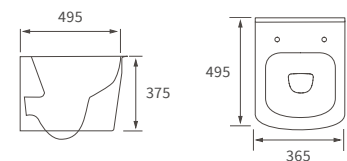

WALL HUNG PAN

Coupling to soil stack: Straight out
Distance from soil pipe spigot to wall: 60mm