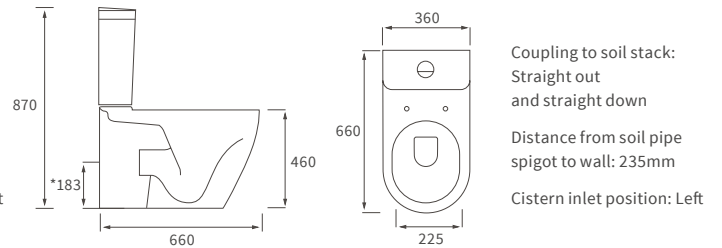

# Cilantro

**BASIN WITH FULL PEDESTAL**  
 555 x 430mm

**BASIN WITH SEMI PEDESTAL**  
 555 x 430mm

**SEMI RECESSED BASIN**  
 555 x 435mm

**RIMLESS CLOSE COUPLED PAN AND CISTERN FULLY SHROUDED**

**RIMLESS CLOSE COUPLED PAN AND CISTERN FULLY SHROUDED  
 COMFORT HEIGHT**