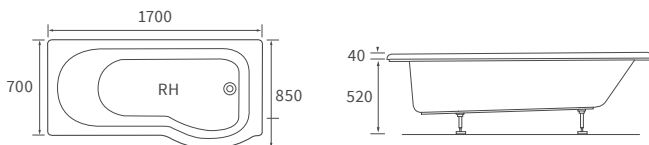

ORA 1700MM P SHAPE SHOWER BATH LH AND RH

Overall height including screen 2055mm. Capacity 200 litres