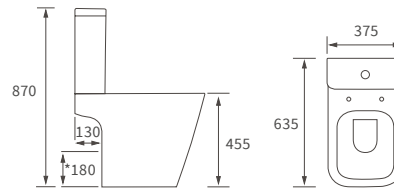

CLOSE COUPLED WC RIMLESS OPEN BACK COMFORT HEIGHT

Coupling to soil stack:
Straight out and
straight down and left
or right
Distance from soil pipe
spigot to wall: 205mm
Cistern inlet position:
Left