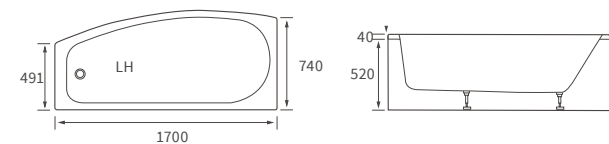

KISMET SINGLE END BATH LH AND RH

Capacity 170 litres