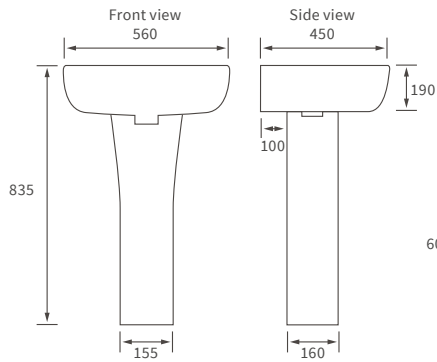

Cedarwood

BASIN WITH FULL PEDESTAL

560 x 450mm