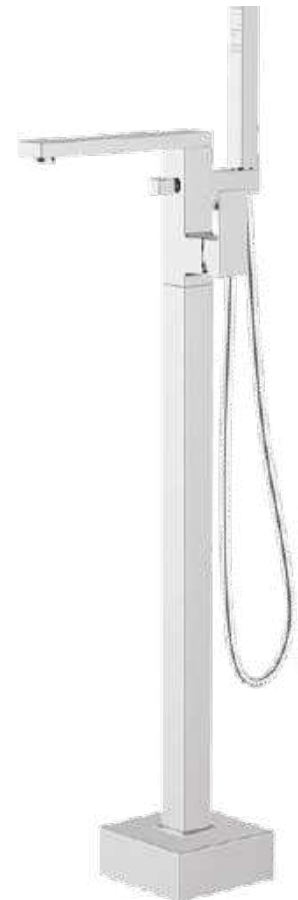

**FLOOR STANDING
BATH/SHOWER MIXER**
Min. 1.5 bar
DITB1106 **£511**

* 3 year guarantee on valves and 5 year on body and finish. 1 year on serviceable parts.