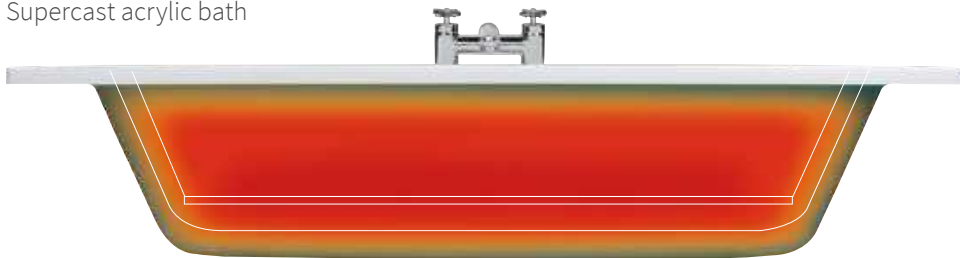

Supercast acrylic bath