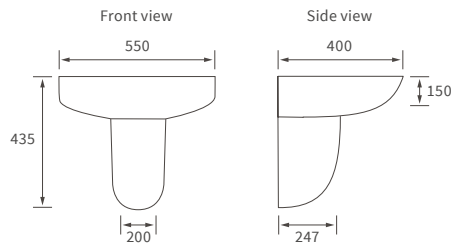

# Tuscany

**BASIN WITH FULL PEDESTAL**

550 x 400mm

**BASIN WITH SEMI PEDESTAL**

550 x 400mm

**BASIN WITH FULL PEDESTAL**

450 x 400mm

**BASIN WITH SEMI PEDESTAL**