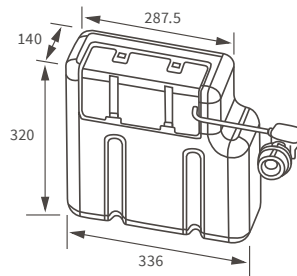

CONCEALED CISTERN - BOTTOM INLET
DIPC0128 Bottom inlet