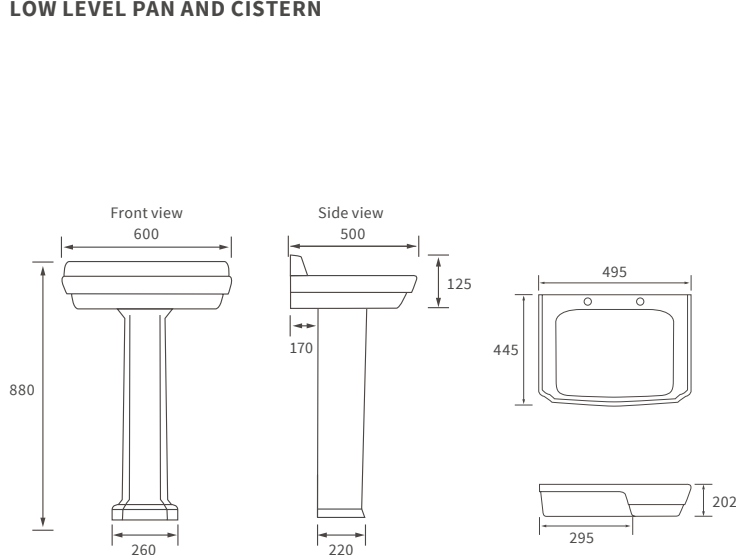

### BASIN WITH FULL PEDESTAL

600 x 500mm