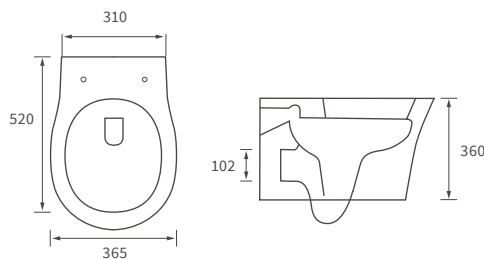

WALL HUNG PAN

Coupling to soil stack: Straight out and straight down

Distance from soil pipe spigot to wall: 75mm

For use with concealed cistern