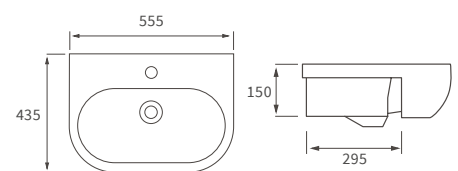

SEMI RECESSED BASIN

555 x 435mm