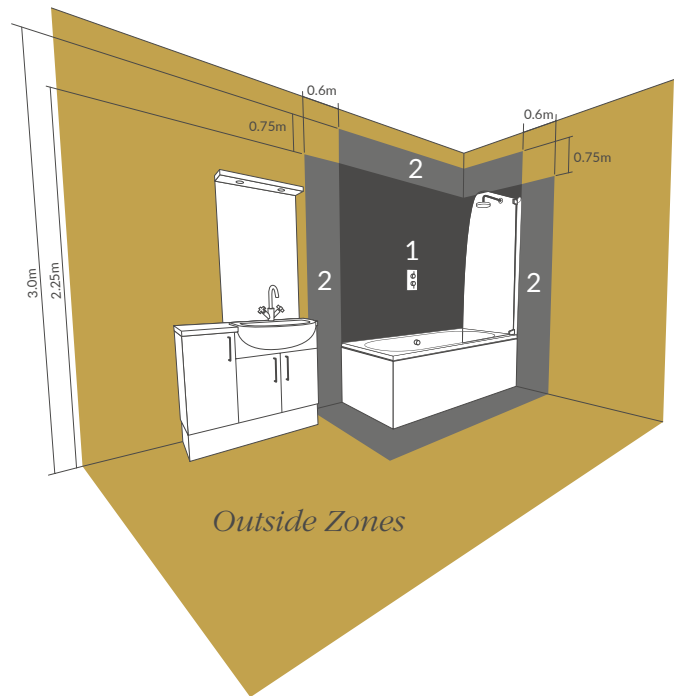

Lighting

Our stunning collection of bathroom lights are all IP44 rated and so suitable for use in zone two.

Zone 1

Electrical fittings in this zone require a separate extra low voltage and a minimum rating of IP65 (splash-proof).

Zone 2

Electrical fittings in this zone require a minimum rating of IP44 (splash-proof).

Outside Zones

Electrical fittings in this zone require no IP rating (unless cleaned by water jets).