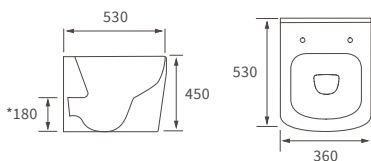

BACK TO WALL PAN COMFORT HEIGHT

Back to Wall Pan Coupling to soil stack:
Straight out and straight down
Distance from soil pipe spigot to wall: 95mm
For use with concealed cistern