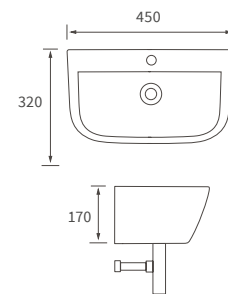

CLOAKROOM BASIN

450 x 320mm