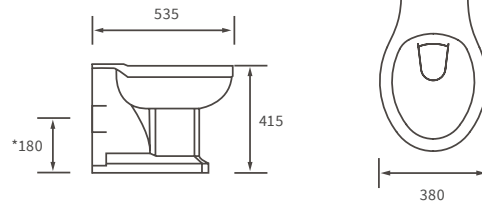

BACK TO WALL PAN

Coupling to soil stack: Straight out and straight down
Distance from soil pipe spigot to wall: 100mm
For use with concealed cistern