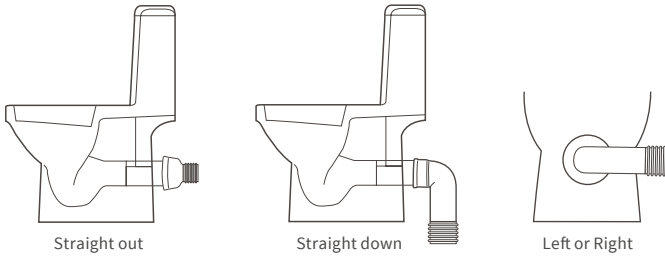

Coupling to soil stack guide