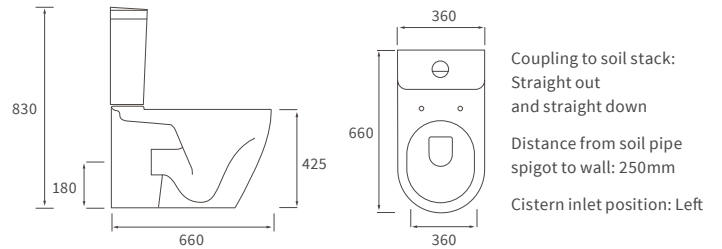

CLOSE COUPLED PAN AND CISTERN FULLY SHROUDED