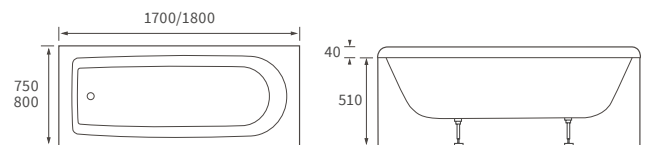

MIAMI SINGLE END BATH

Capacity 1700 x 750mm 180 litres, 1700 x 800mm - 190 litres, 1800 x 800mm 200 litres