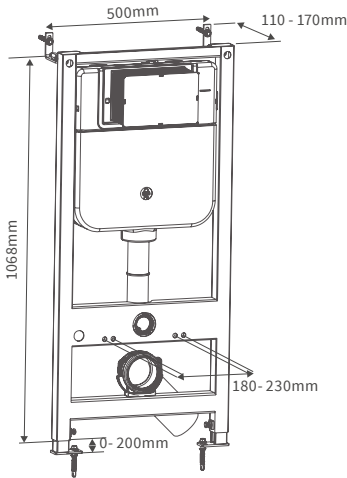

WALL HUNG WC FRAME
Excl. Cistern

Wall hung frames, concealed cisterns & flush plates

LOW HEIGHT WC FRAME
Height including pipe 762mm