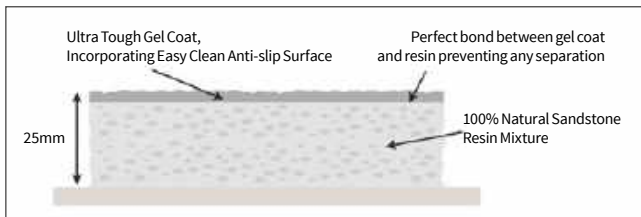

# Ultrathin Anti-Slip *shower trays*

Reassurance for the whole family

ADJUSTABLE SQUARE WASTE COVER

EASY-FIT LEG SYSTEM

PERMANENT ANTI-SLIP

- Patent Protected unique surface built into the tray
- Market leading Anti-slip rating - almost twice the industry standard
- Lifetime Anti-slip guarantee. No need to reapply later
- Handmade in the UK
- 25mm ultra low profile - 100% natural stone resin
- Suitable for less-abled
- Dedicated high-flow, self cleaning vortex waste unit (30L per min)
- Easy to fit
- Suitable for hotels, commercial contracts and domestic applications