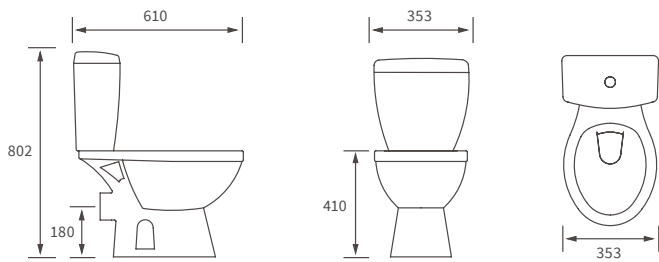

CLOSE COUPLED PAN AND CISTERN

Coupling to soil stack: Straight out, straight down, Left or Right

Distance from soil pipe spigot to wall: 100mm

Cistern inlet position: Left