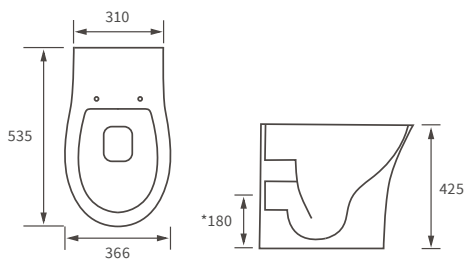

BACK TO WALL PAN

Coupling to soil stack: Straight out and straight down

Distance from soil pipe spigot to wall: 105mm

For use with concealed cistern