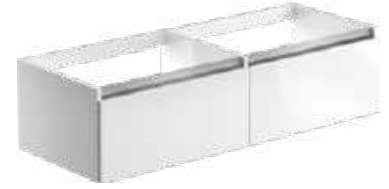

WALL HUNG 1200MM RUN

- No top

includes 2 x 600mm wall hung basin units

W1200 x H300 x D458mm

£580 All colours