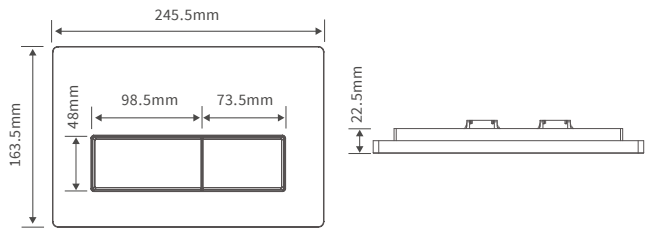

SQUARE FLUSHPLATE