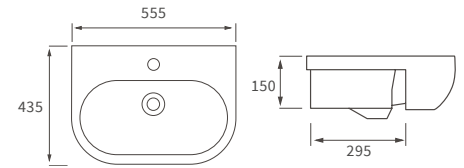

# Cilantro

**BASIN WITH FULL PEDESTAL**  
 555 x 430mm

**BASIN WITH SEMI PEDESTAL**  
 555 x 430mm

**SEMI RECESSED BASIN**  
 555 x 435mm

**RIMLESS CLOSE COUPLED PAN AND CISTERN FULLY SHROUDED**

**RIMLESS CLOSE COUPLED PAN AND CISTERN FULLY SHROUDED  
 COMFORT HEIGHT**