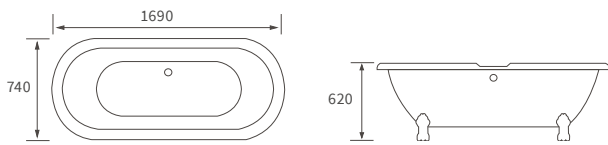

Freestanding baths

RICHMOND DOUBLE END BATH

Capacity 170 litres