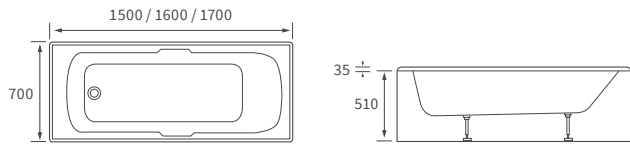

Single end baths

BALTIMORE SINGLE END BATH

Capacity 1500mm - 160 litres, 1600mm - 170 litres, 1700mm - 190 litres