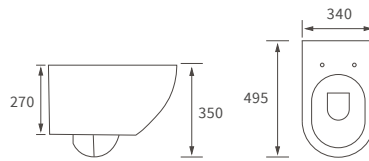

RIMLESS WALL HUNG PAN

Coupling to soil stack: Straight out and straight down

Distance from soil pipe spigot to wall: 105mm

For use with concealed cistern