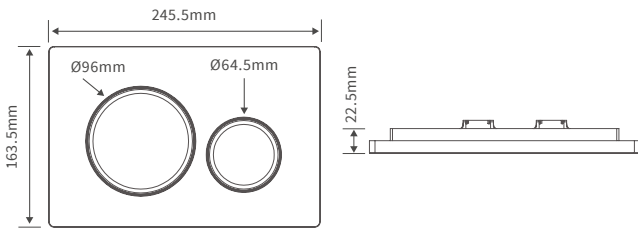

ROUND FLUSHPLATE