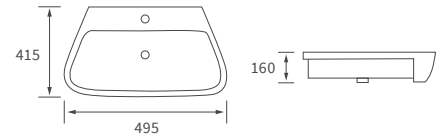

SEMI RECESSED BASIN

495 x 415mm