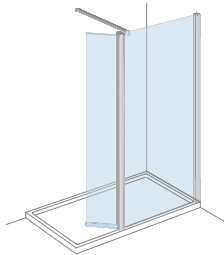

Showerwall
with Swivel