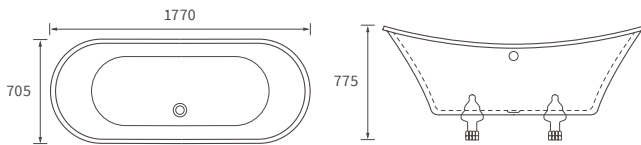

FAREHAM FLOORSTANDING BATH

Capacity 195 litres