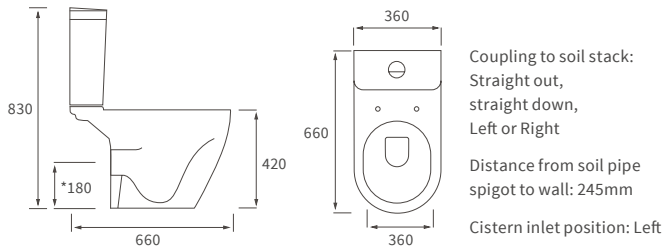

# Cilantro

**BASIN WITH FULL PEDESTAL**  
 555 x 430mm

**BASIN WITH SEMI PEDESTAL**  
 555 x 430mm

**SEMI RECESSED BASIN**  
 555 x 435mm

**RIMLESS CLOSE COUPLED PAN AND CISTERN FULLY SHROUDED**

**RIMLESS CLOSE COUPLED PAN AND CISTERN FULLY SHROUDED  
 COMFORT HEIGHT**