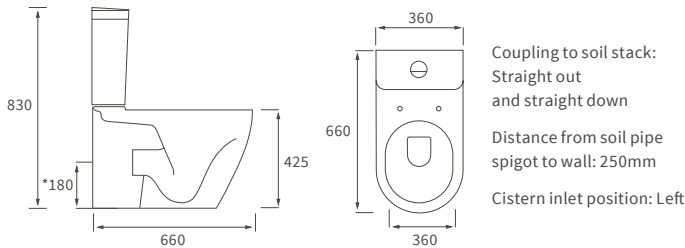

# Cilantro

**BASIN WITH FULL PEDESTAL**  
 555 x 430mm

**BASIN WITH SEMI PEDESTAL**  
 555 x 430mm

**SEMI RECESSED BASIN**  
 555 x 435mm

**RIMLESS CLOSE COUPLED PAN AND CISTERN FULLY SHROUDED**

**RIMLESS CLOSE COUPLED PAN AND CISTERN FULLY SHROUDED  
 COMFORT HEIGHT**