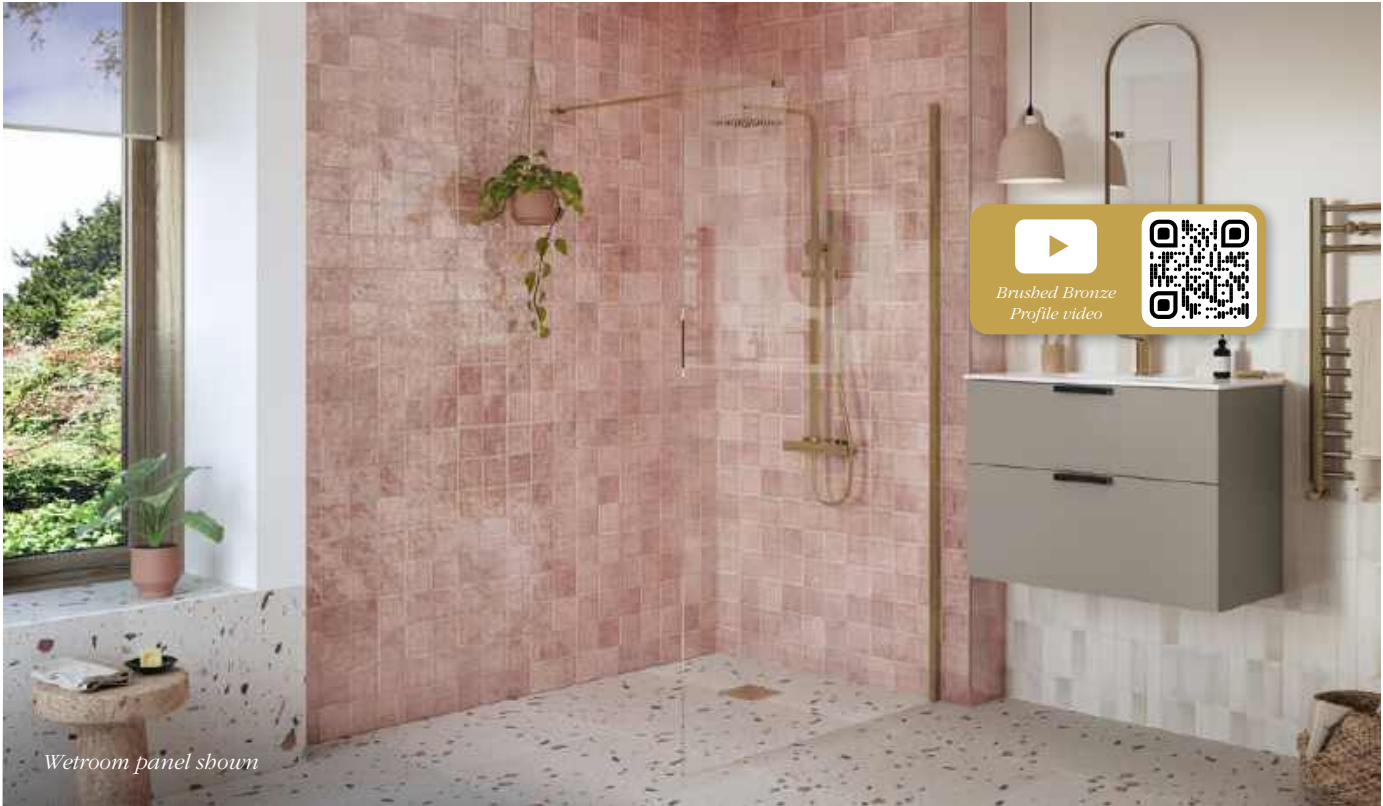

Creates a stunning centrepiece in any bathroom.

- 1950mm high
- Wetroom compatible
- 8mm toughened safety glass
- Adjustment for out of true walls
- Concealed fixings
- Easy Clean glass treatment
- Power shower compatible
- Approved

Can be installed directly onto a prepared floor in a wetroom or on a tray.