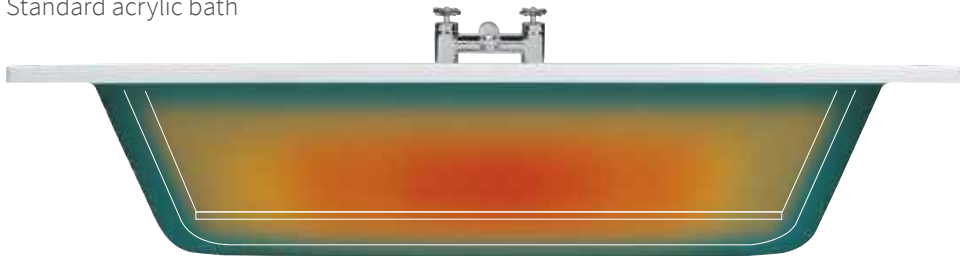

Supercast is a substantial reinforcement process for an acrylic bath.

This reinforcement process results in each bath being incredibly strong and hard-wearing. This gives you the reminiscent assurance of an old cast iron bath with the natural warmth and quality acrylic has.

Acrylic's unique properties make it ideal for manufacturing baths. Acrylic allows itself to be moulded into many shapes giving many possibilities for varied designs, an attribute that enables baths to be manufactured with design and function working in harmony. The natural gloss is cast all the way through the acrylic resulting in a product that is smooth and ever so easy to clean.

The intensive reinforcement processes and final (grey) 'flow coat' jacket to the entire underside of the bath adds strength and insulating properties. This keeps your bath water hotter for longer!

Standard acrylic bath