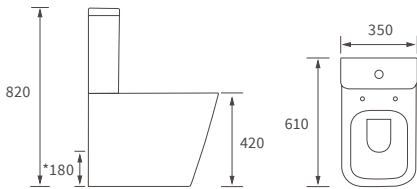

CLOSE COUPLED WC RIMLESS FULLY SHROUDED SHORT PROJECTION

Coupling to soil stack:
Straight out
and straight down
Distance from soil pipe
spigot to wall: 205mm
Cistern inlet position:
Left