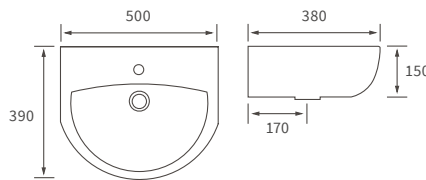

SEMI RECESSED BASIN

500 x 390mm