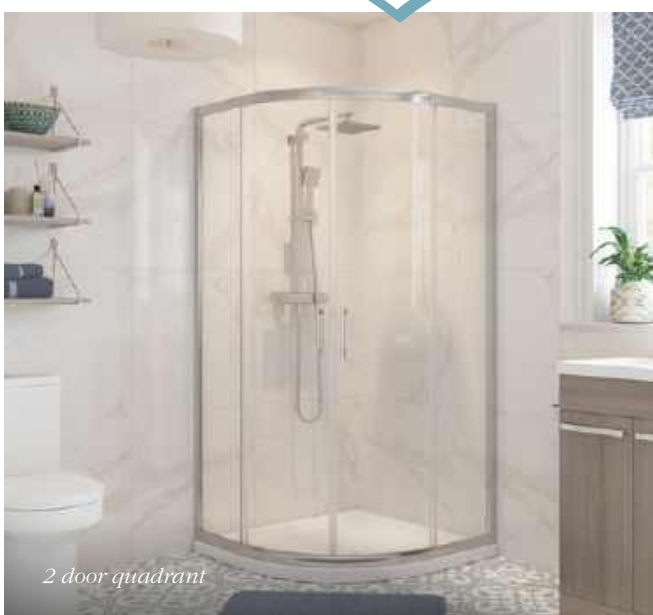

2 Door Quadrant

Lifetime GUARANTEE
on Reflexion Enclosures

2 door quadrant