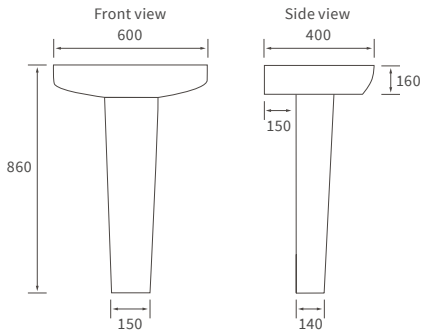

## BASIN WITH FULL PEDESTAL

600 x 400mm