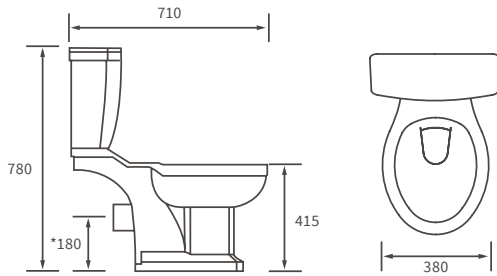

Sherbourne

CLOSE COUPLED PAN AND CISTERN

Coupling to soil stack: Straight out, straight down, Left or Right
Distance from soil pipe spigot to wall: 130mm
Cistern inlet position: Left