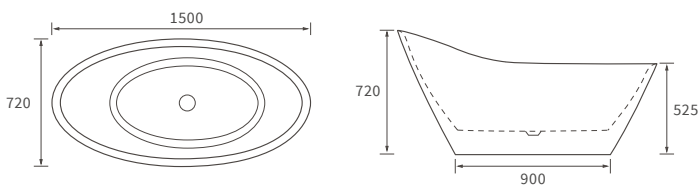

FARLEIGH FLOORSTANDING BATH

Capacity - 142 litres