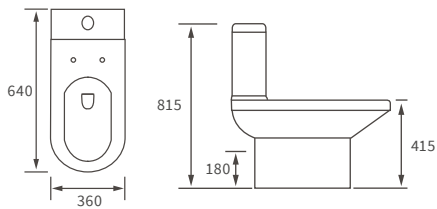

CLOSE COUPLED RIMLESS PAN AND CISTERN

Coupling to soil stack:
Straight out, straight down, Left or Right

Distance from soil pipe spigot to wall: 170mm

Cistern inlet position: Right