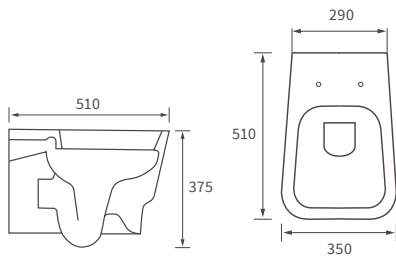

WALL HUNG PAN

Coupling to soil stack: Straight out and straight down

Distance from soil pipe spigot to wall: 85mm

For use with concealed cistern