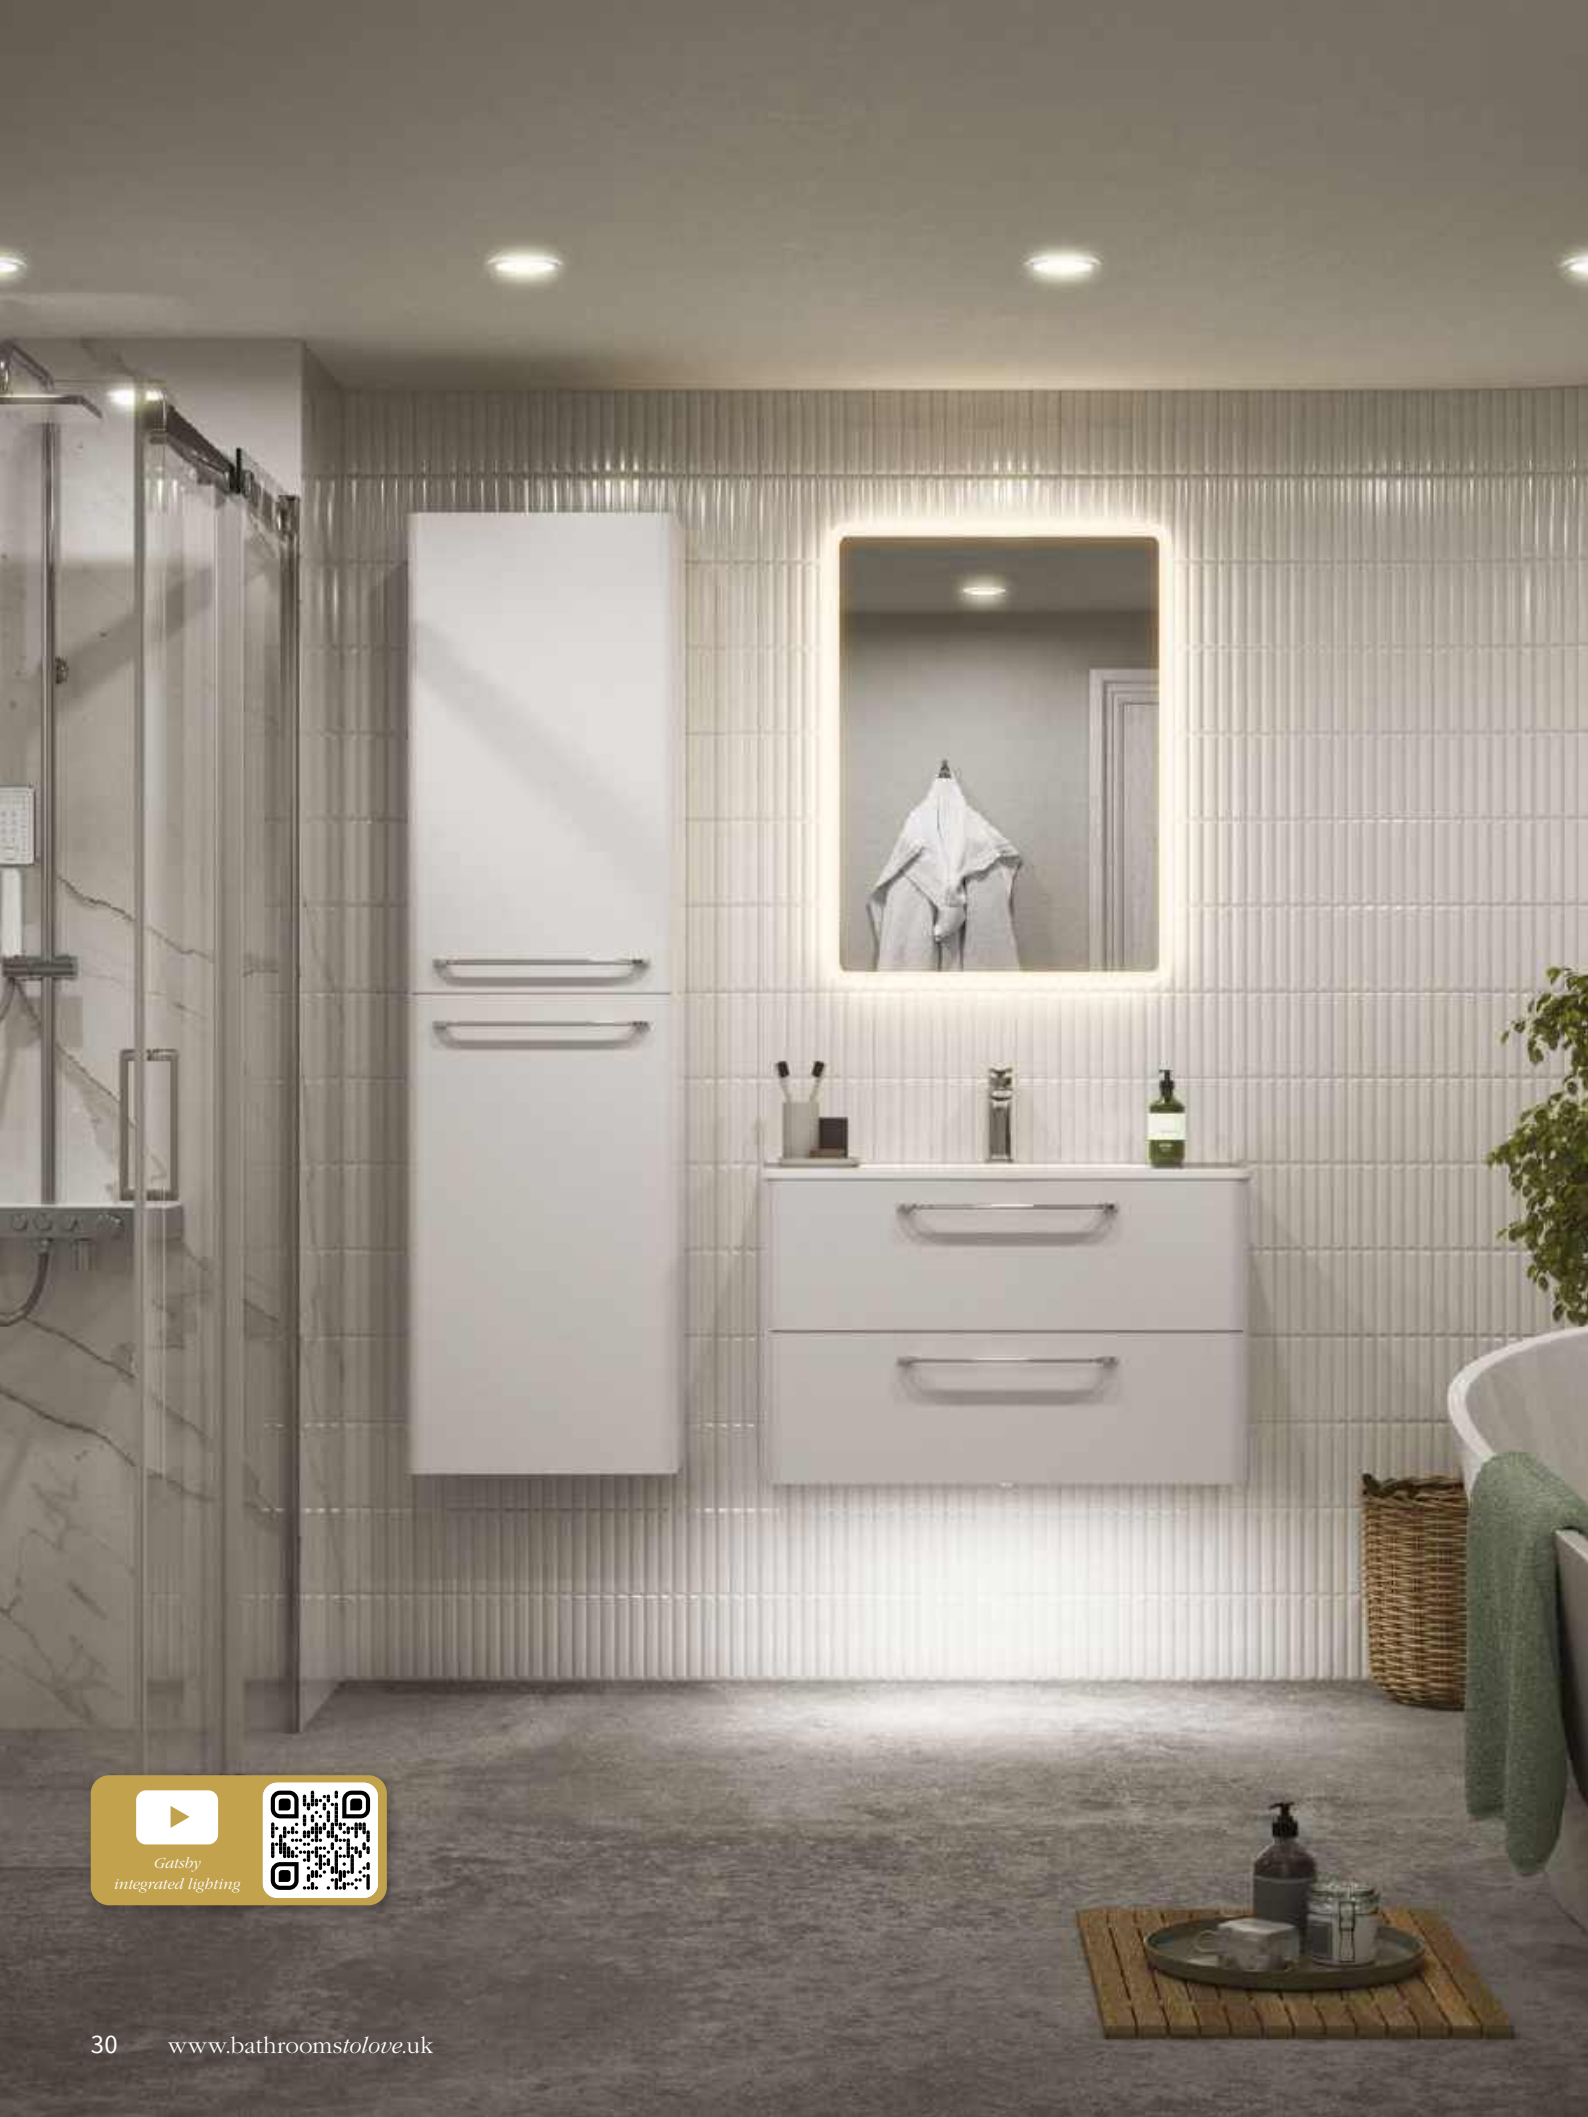

# Gatsby

Wall hung & floor standing furniture

*Get the Gatsby look:*

*See page 265*

*See page 300*

*See page 289*

*See page 314*

*See page 319*

## Wall hung & floor standing furniture

Both stylish and practical, Gatsby boasts a curved design in a high gloss finish. Motion-activated, integrated lighting is fitted to all units and is activated when the soft close drawers or doors are opened, offering useful illumination.