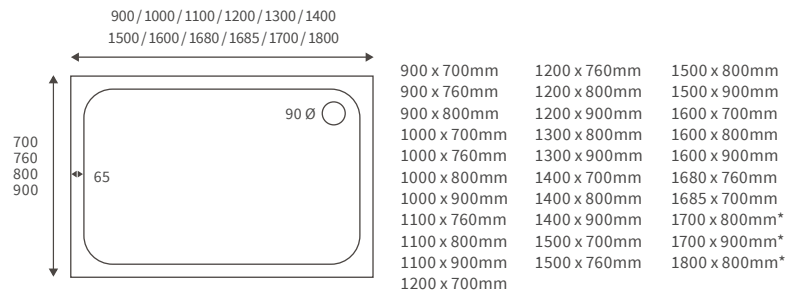

LOW PROFILE RECTANGULAR TRAYS