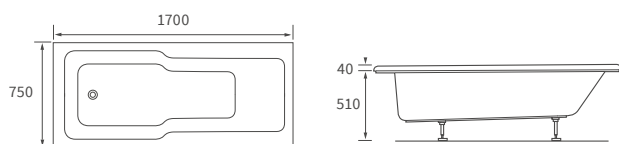

OCALA BATH

Capacity 190 litres