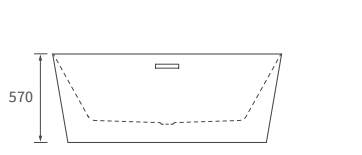

LINTON FLOORSTANDING BATH

Capacity 1700x750x570mm - 210 litres