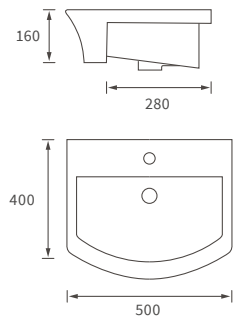

SEMI RECESSED BASIN

500 x 400mm