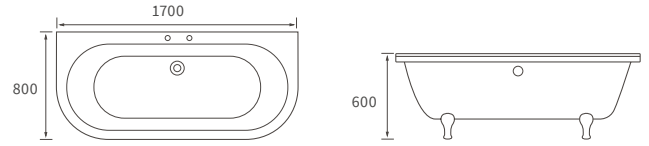

FINCHLEY BATH

Capacity 182 litres