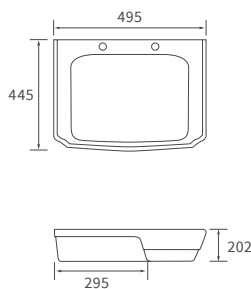

### BASIN WITH FULL PEDESTAL

600 x 500mm