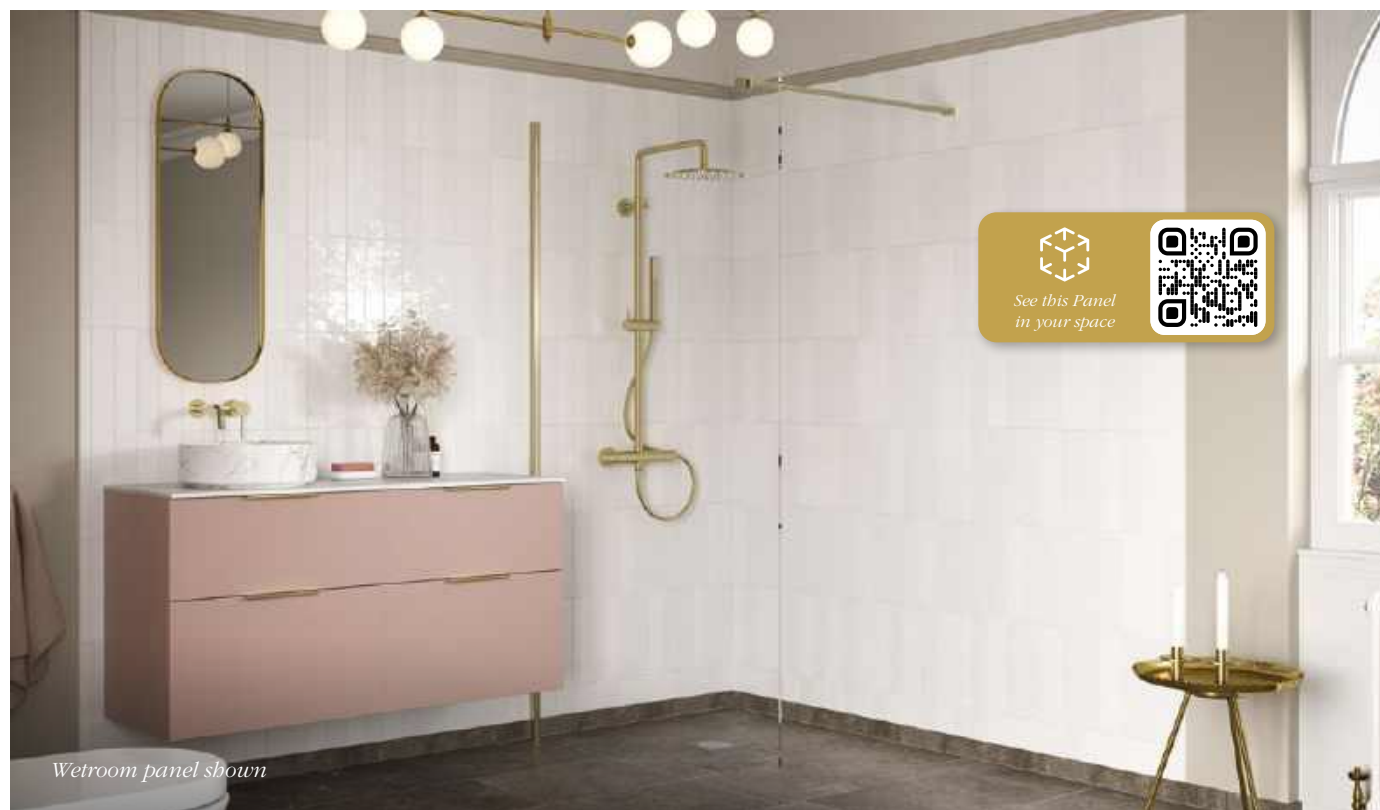

Wetroom panel shown

See this Panel in your space

Browse our full range of complementing trays. Pages 210-215.