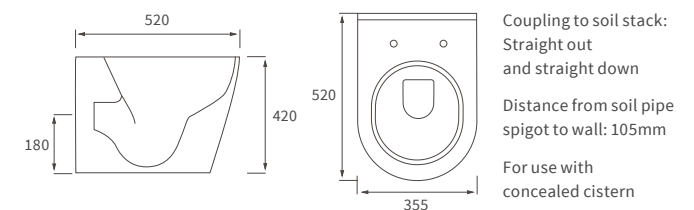

BACK TO WALL PAN

*180mm (+/-5mm).