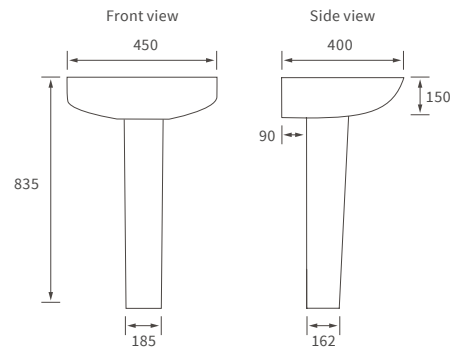

# Tuscany

**BASIN WITH FULL PEDESTAL**

550 x 400mm

**BASIN WITH SEMI PEDESTAL**

550 x 400mm

**BASIN WITH FULL PEDESTAL**

450 x 400mm

**BASIN WITH SEMI PEDESTAL**