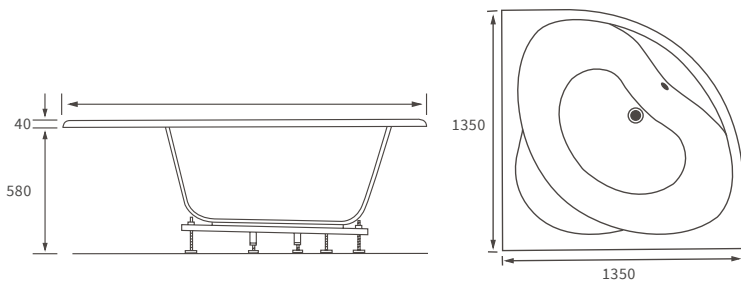

TYBEE CORNER BATH

Capacity 390 litres