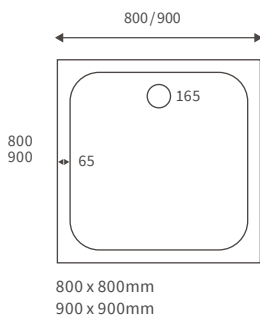

Anti-slip ultraslim trays 25mm high

**ANTI-SLIP ULTRASLIM
SQUARE TRAYS**