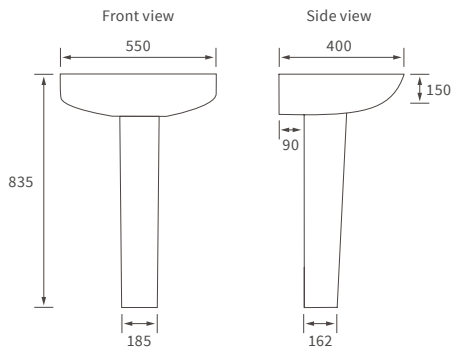

# Tuscany

**BASIN WITH FULL PEDESTAL**

550 x 400mm

**BASIN WITH SEMI PEDESTAL**

550 x 400mm

**BASIN WITH FULL PEDESTAL**

450 x 400mm

**BASIN WITH SEMI PEDESTAL**