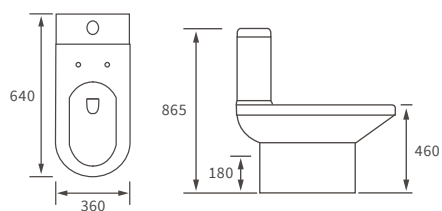

CLOSE COUPLED RIMLESS PAN AND CISTERN COMFORT HEIGHT

Coupling to soil stack:
Straight out, straight down, Left or Right

Distance from soil pipe spigot to wall: 150mm

Cistern inlet position: Right