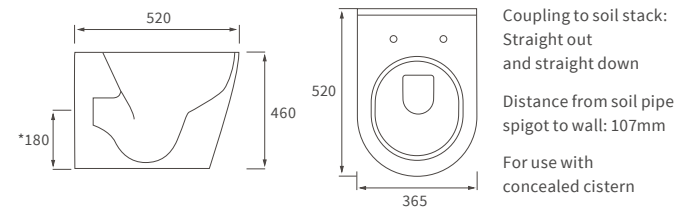

RIMLESS BACK TO WALL PAN COMFORT HEIGHT