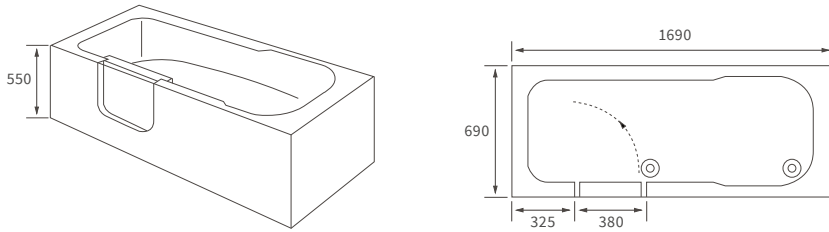

### 1690 X 690MM WALK IN EASY ACCESS BATH

Capacity 200 litres