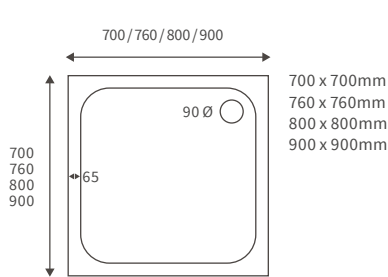

Low profile trays 45mm high

LOW PROFILE SQUARE TRAYS