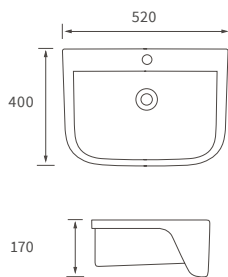

SEMI RECESSED BASIN

520 x 400mm