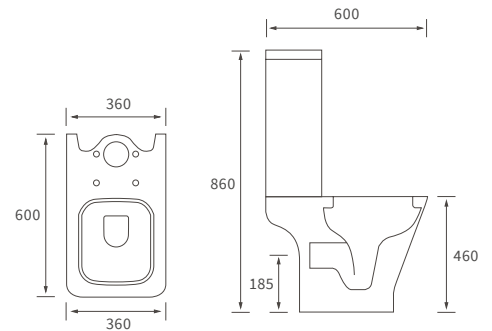

CLOSE COUPLED RIMLESS & COMFORT HEIGHT PAN AND CISTERN

Open back

Coupling to soil stack:
Straight out and straight down

Distance from soil pipe spigot to wall: 155mm

Cistern inlet position: Left