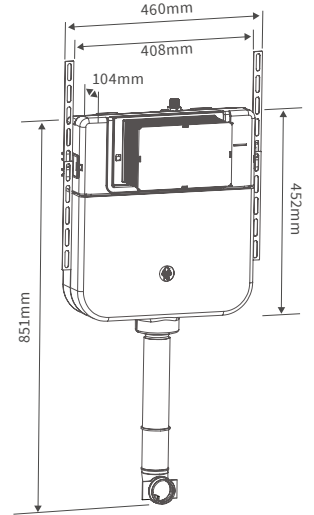

WALL HUNG WC FRAME
Incl. Cistern