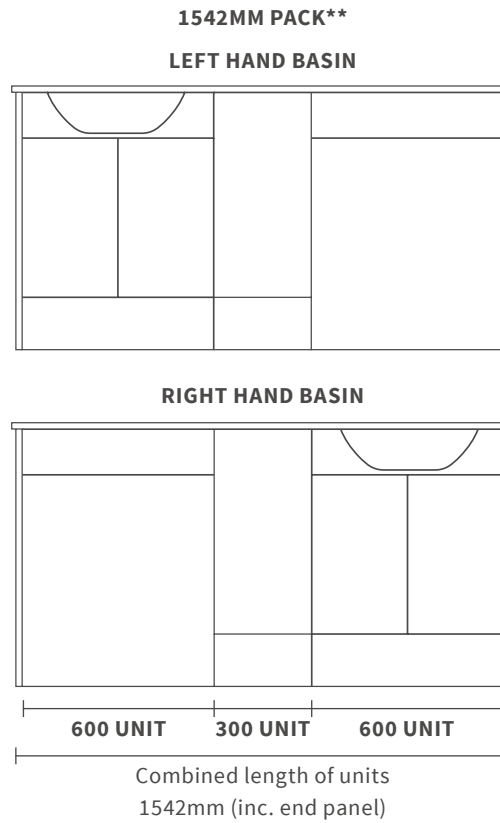

Fitted Furniture Useful information for integrated basin packs

*Pack includes one piece resin basin (1 tap hole), 600mm basin unit, 600mm WC unit, 2 end panels and plinth.

**Pack includes one piece resin basin (1 tap hole), 600mm basin unit, 300mm 3 drawer unit, 600mm WC unit, 2 end panels and plinth.

OR

Pack includes one piece resin basin (1 tap hole), 600mm basin unit, 300mm 1 door base unit, 600mm WC unit, 2 end panels and plinth.

(FOR BENITA)

Pack includes one piece resin basin (1 tap hole), 600mm basin unit, 300mm 1 door, 1 drawer unit, 600mm WC unit, 2 end panels and plinth.

OR

Pack includes one piece resin basin (1 tap hole), 600mm basin unit, 300mm 1 door base unit, 600mm WC unit, 2 end panels and plinth.

Texture

DESCRIPTION	MATT WHITE	MATT GRAPHITE GREY	PRICE
300mm 3 Drawer Unit	DIFT2366	DIFT2390	£625
300mm 1 Door Base Unit	DIFT2368	DIFT2392	£333
600mm 3 Drawer Unit	DIFT2372	DIFT2396	£712
600mm 2 Door Basin Unit	DIFT2374	DIFT2398	£436
300mm 2 Door Tall Unit	DIFT2376	DIFT2400	£641
600mm WC Unit	DIFT2382	DIFT2406	£369
2.4m Plinth (height 150mm)	DIFT2384	DIFT2408	£82
Base End Panel 330 x 900mm	DIFT2386	DIFT2410	£138
Tall End Panel 330 x 2200mm	DIFT2388	DIFT2412	£272
Over Handle 200mm Matt Black (Single)	DIFH0042		£32
Over Handle 200mm Brushed Brass (Single)	DIFH0044		£32
Over Handle 200mm Chrome (Single)	DIFH0046		£32
D Handle 330mm Matt Black (Single)	DIFH0050		£39
D Handle 330mm Brushed Brass (Single)	DIFH0048		£39
D Handle 170mm Matt Black (Single)	DIFH0066		£16
D Handle 170mm Brushed Brass (Single)	DIFH0064		£16