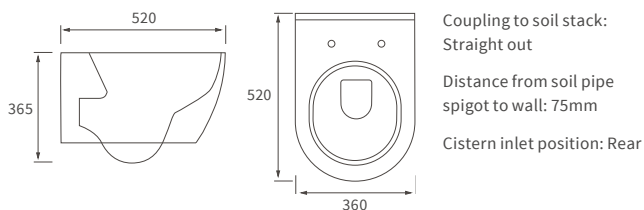

RIMLESS WALL HUNG PAN