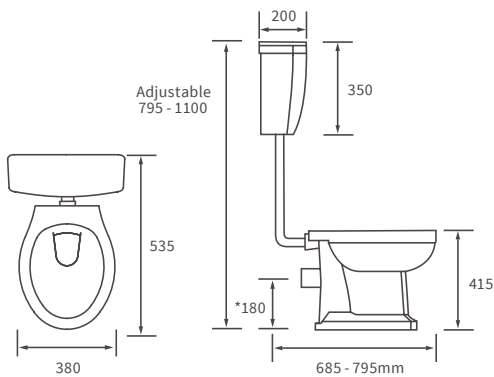

Coupling to soil stack:
Straight out, straight down, Left or Right
Distance from soil pipe spigot to wall: Adjustable
Cistern inlet position: Left