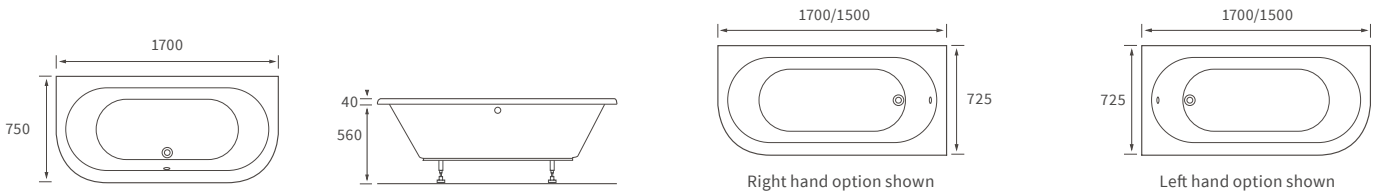

Back to wall baths

SANIBEL BACK TO WALL BATH

Capacity 205 litres

SARASOTA BACK TO WALL BATH

Capacity 1695 x 745mm - 195 litres

Capacity 1500 x 745mm - 165 litres