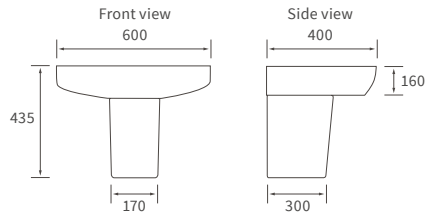

## BASIN WITH FULL PEDESTAL

600 x 400mm