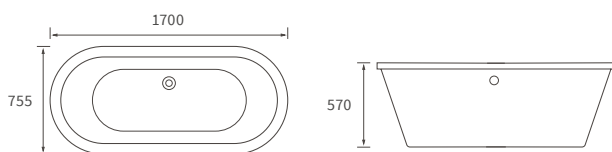

**SAVOY SKIRTED BATH**

Capacity 180 litres