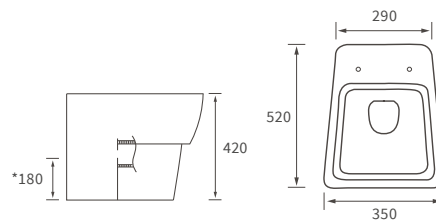

BACK TO WALL PAN

Coupling to soil stack: Straight out and straight down

Distance from soil pipe spigot to wall: 25mm

For use with concealed cistern

Not compatible with Lambra WC unit