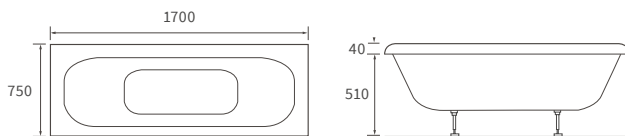

Double end baths

MALONE LUXURY DOUBLE END BATH

Capacity 225 litres