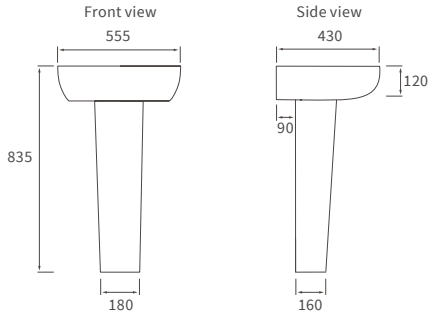

Cilantro

BASIN WITH FULL PEDESTAL
555 x 430mm