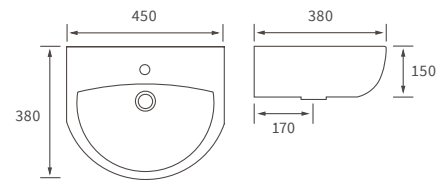

CLOAKROOM BASIN

450 x 380mm