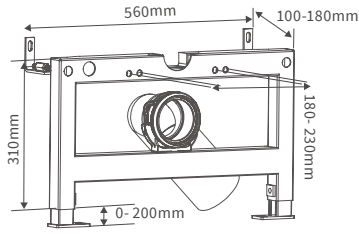

Wall hung frames, concealed cisterns & flush plates

LOW HEIGHT WC FRAME
Incl. Cistern

Concealed cisterns