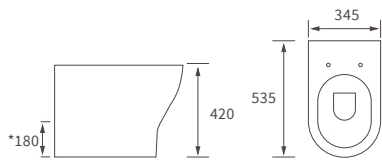

RIMLESS BACK TO WALL PAN

Coupling to soil stack: Straight out and straight down

Distance from soil pipe spigot to wall: 105mm

For use with concealed cistern