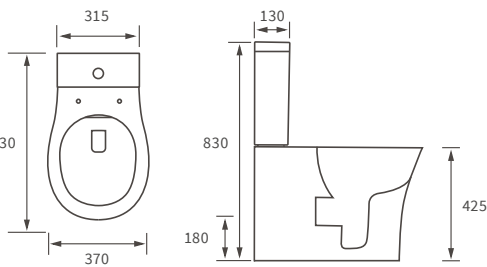

FULLY SHROUDED PAN AND CISTERN

Fully Shrouded

Coupling to soil stack: Straight out and straight down

Distance from soil pipe spigot to wall: 194mm

Cistern inlet position: Right