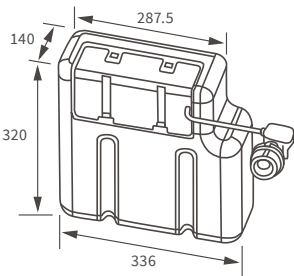

Concealed cisterns

CONCEALED CISTERN - SIDE INLET
DIPC0130 Side inlet