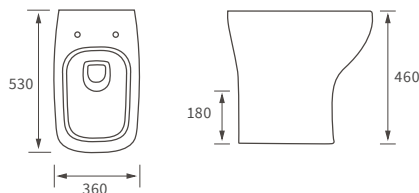

BTW RIMLESS & COMFORT HEIGHT PAN

Coupling to soil stack: Straight out and straight down

Distance from soil pipe spigot to wall: 30mm

For use with concealed cistern

*180mm (+/-5mm).