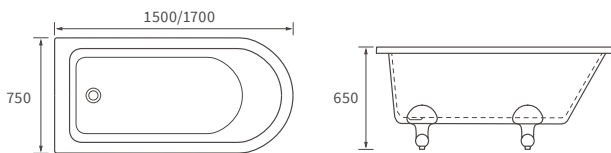

CLEVEDON FLOORSTANDING BATH

W1500 capacity 220 litres

W1700 capacity 260 litres