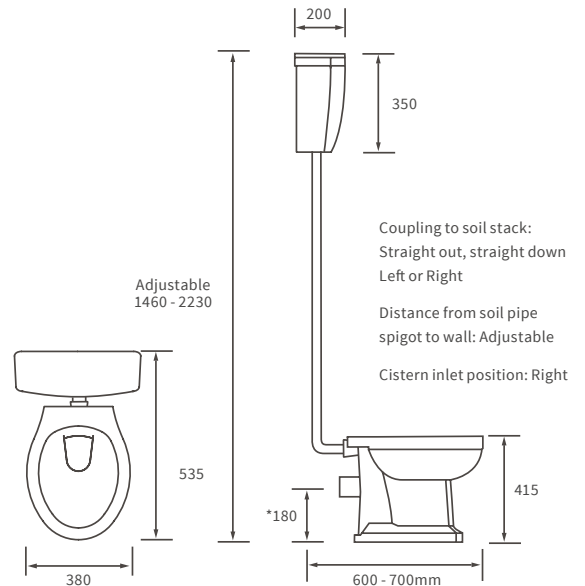

HIGH LEVEL PAN AND CISTERN

Coupling to soil stack:
Straight out, straight down
Left or Right
Distance from soil pipe
spigot to wall: Adjustable
Cistern inlet position: Right