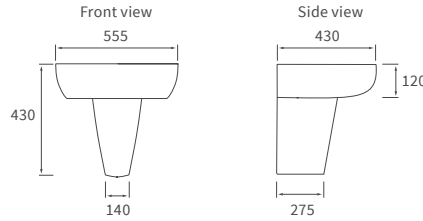

# Cilantro

**BASIN WITH FULL PEDESTAL**  
 555 x 430mm

**BASIN WITH SEMI PEDESTAL**  
 555 x 430mm

**SEMI RECESSED BASIN**  
 555 x 435mm

**RIMLESS CLOSE COUPLED PAN AND CISTERN FULLY SHROUDED**

**RIMLESS CLOSE COUPLED PAN AND CISTERN FULLY SHROUDED  
 COMFORT HEIGHT**