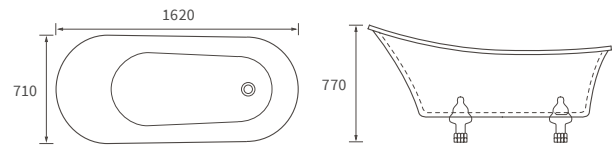

TIVERTON FLOORSTANDING BATH

Capacity 165 litres