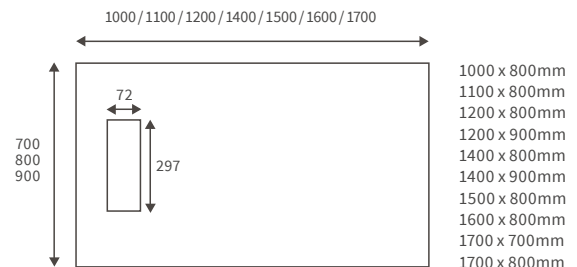

LINEAR TRAYS