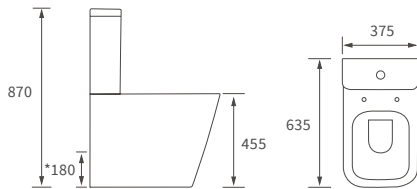

Tilia

CLOSE COUPLED WC RIMLESS COMFORT HEIGHT FULLY SHROUDED

Coupling to soil stack:
Straight out
and straight down
Distance from soil pipe
spigot to wall: 205mm
Cistern inlet position:
Left