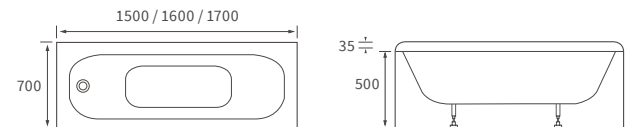

EUROWA STEEL BATH SINGLE END BATH

Capacity 1500mm - 131 litres, 1600mm - 142 litres, 1700mm - 162 litres