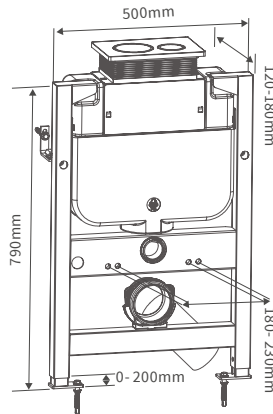

LOW HEIGHT WC FRAME
Incl. Cistern