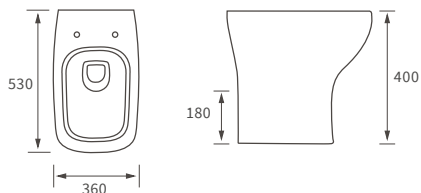

BACK TO WALL PAN

Coupling to soil stack: Straight out and straight down

Distance from soil pipe spigot to wall: 30mm

For use with concealed cistern