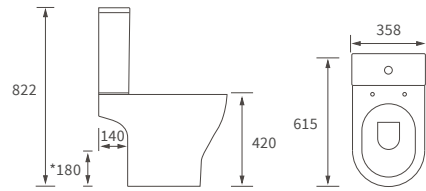

Coupling to soil stack:
Straight out,
straight down,
Left or Right

Distance from soil pipe
spigot to wall: 190mm

Cistern inlet position: Right

Coupling to soil stack:
Straight out and straight
down and left and right

Distance from soil pipe
spigot to wall: 190mm

Cistern inlet position: Right

RIMLESS CLOSE COUPLED PAN AND CISTERN OPEN BACK