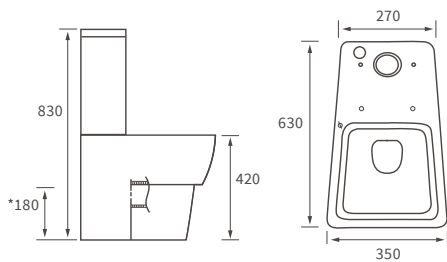

CLOSE COUPLED PAN AND CISTERN

Coupling to soil stack: Straight out and straight down

Distance from soil pipe spigot to wall: 225mm

Cistern inlet position: Left