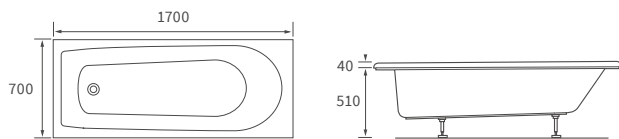

PIERSON SINGLE END BATH

Capacity 180 litres