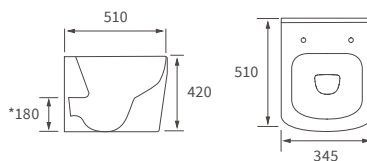

BACK TO WALL PAN SHORT PROJECTION

Back to Wall Pan Coupling to soil stack:
Straight out and straight down
Distance from soil pipe spigot to wall: 105mm
For use with concealed cistern