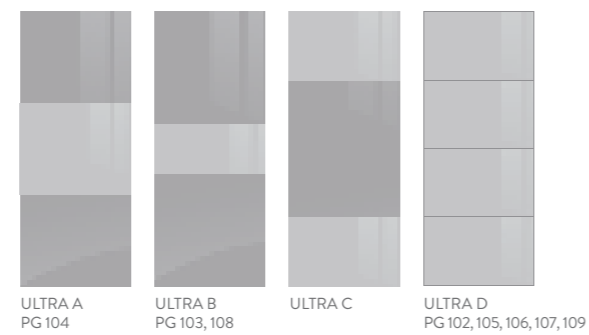

Ultra Panel Combinations