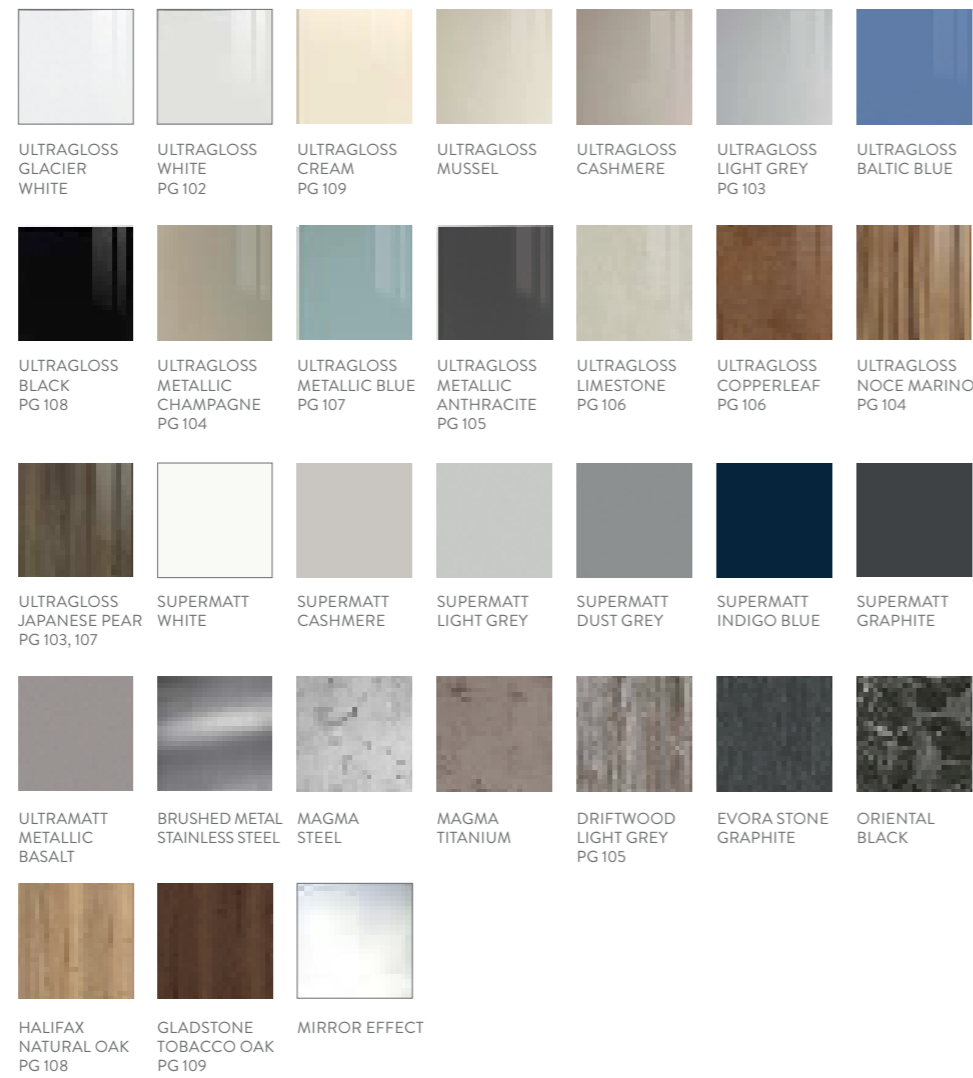

Sliding Palette	94 - 95
Sliding Urban	96 - 101
Sliding Ultra	102 - 109
Sliding Unique	110 - 115

Urban

12 colours that will add texture and depth to any room. Available in 4 panel combinations, see pages 96-101 for inspiration.

Urban Panel Combinations

Ultra

Exude class and sophistication with a choice of 31 colours available in ultragloss and ultramatt finishes. Available in 4 panel options. Inspiration awaits on pages 102-109.

Ultra Panel Combinations

Unique

Available in 30 colours and 5 door styles – Ashford, Cambridge, Groove, Stiks and Venice. Let your creativity shine with your colour and door style/panel combinations. See pages 110-115 for ideas.