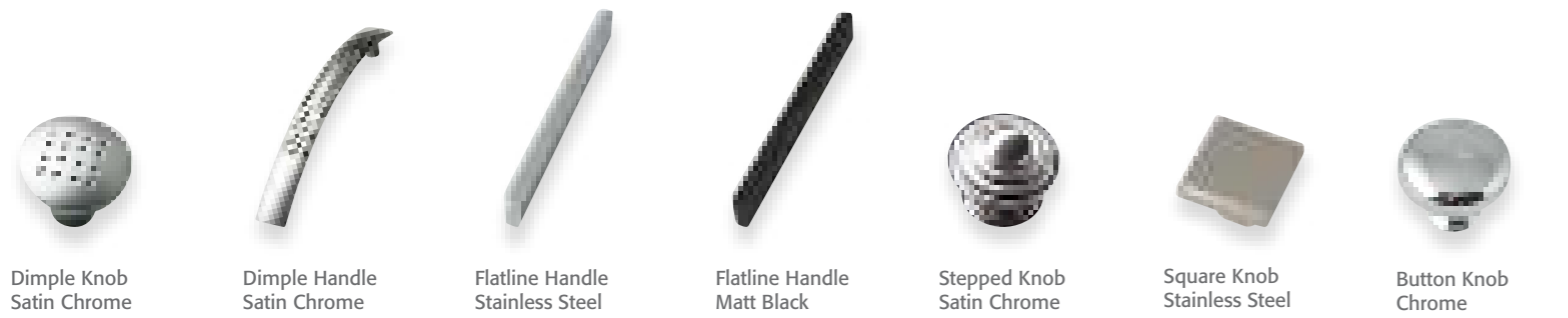

Available in 6 sizes for Zurfiz, Bella - Venice and Valore Ranges. See page 40

Sloped Handles
Stainless Steel

Knurled T Bar Handles
Brushed Nickel

Inter Handles
Stainless Steel

Available in 8 sizes to fit standard doors in Zurfiz, Bella - Venice and Valore Ranges.

Lazio Handles - White, Black,
Satin Chrome, Copper
See page 60

T Bar Handles
Stainless Steel

14mm Bar Handles
Stainless Steel

Contemporary
D Handles
Satin Brass

Contemporary D
Handles
Brushed Nickel

Contemporary
D Handles
Matt Black

Chunky Bow Handles
Stainless Steel

Camden
Bar Handles
Satin Chrome

Camden
Bar Handles
Chrome

Deco Knob
Chrome

Deco Shell Handle
Chrome

Deco Bar Handles
Chrome

HANDLES

HANDLES

Your Blossom Favourites

THE LOOK

THE COLOURS

PAGE NO.

BLOSSOM
A V E N U E

BLOSSOMAVENUE.CO.UK