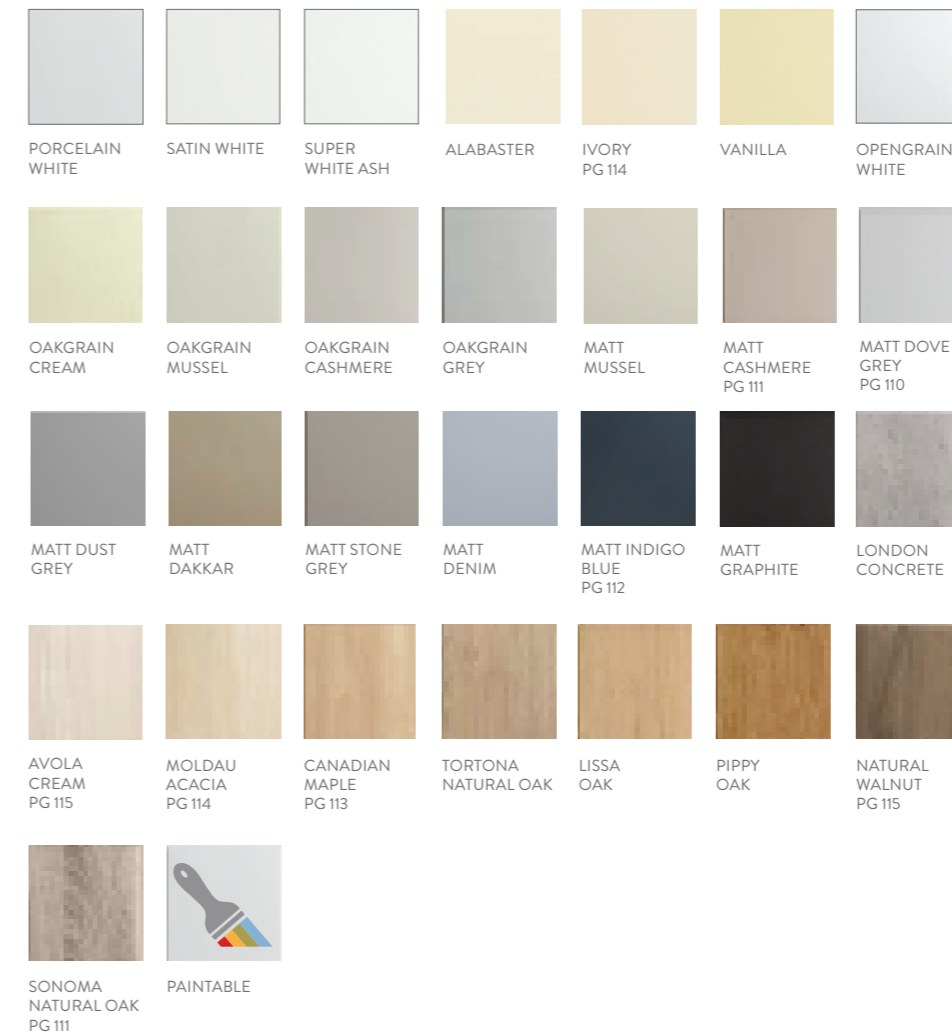

Sliding Palette	94 - 95
Sliding Urban	96 - 101
Sliding Ultra	102 - 109
Sliding Unique	110 - 115

Urban

12 colours that will add texture and depth to any room. Available in 4 panel combinations, see pages 96-101 for inspiration.

Urban Panel Combinations

Ultra

Exude class and sophistication with a choice of 31 colours available in ultragloss and ultramatt finishes. Available in 4 panel options. Inspiration awaits on pages 102-109.

Ultra Panel Combinations

Unique

Available in 30 colours and 5 door styles – Ashford, Cambridge, Groove, Stiks and Venice. Let your creativity shine with your colour and door style/panel combinations. See pages 110-115 for ideas.