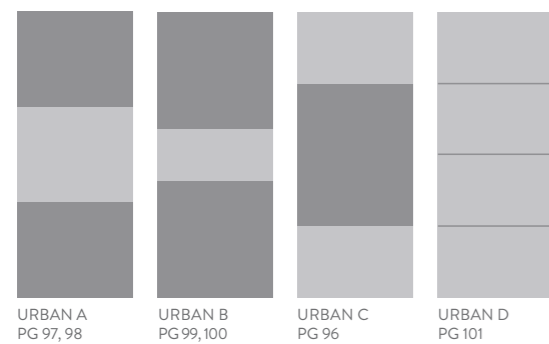

Urban Panel Combinations