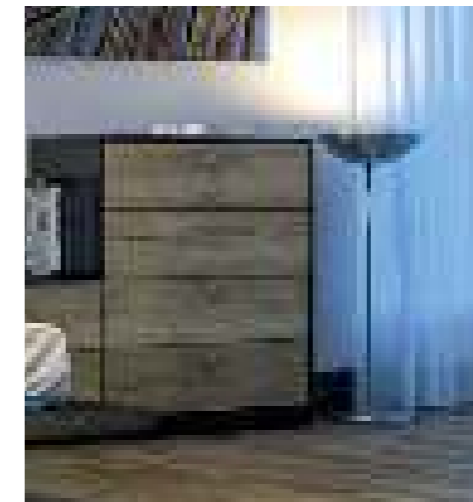

Urban / Ultra range accessories see page 123. Unique range accessories see pages 124 – 126.