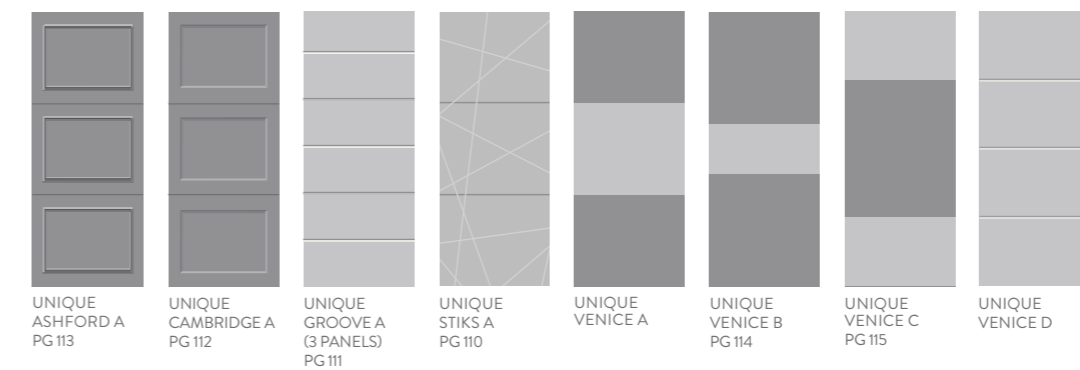

Unique Panel Combinations