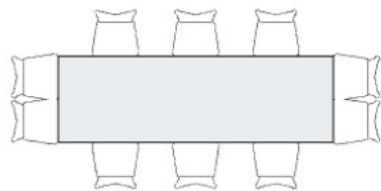

Stage can be used for Bridal Party Seating or Dance Floor

STAGE

80 Chairs

5 Feet