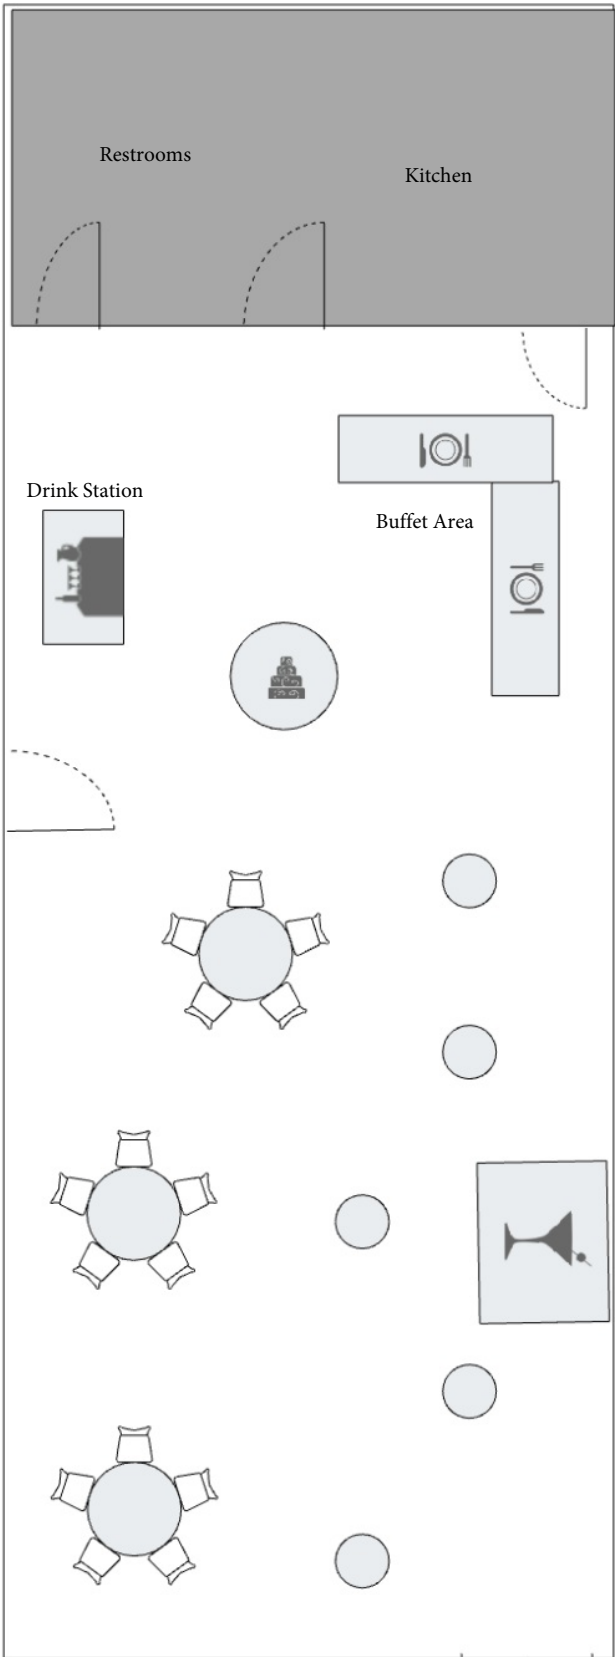

STAGE

80 Chairs

STAGE

Kitchen

30 Chairs

48 Chairs

STAGE

Venue Layout

49' 7"

22' 7"

5 Feet

5 Feet

Stage Can be used for Bridal Party Seating or Dance Floor

STAGE

80 Chairs

Stage can be used for Bridal Party Seating or Dance Floor

STAGE

80 Chairs

5 Feet

STAGE

5 Feet

96 Chairs