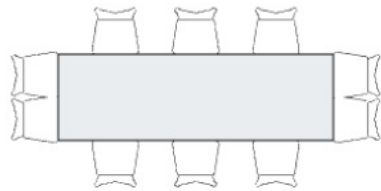

Stage can be used for Bridal Party Seating or Dance Floor

STAGE

80 Chairs

5 Feet