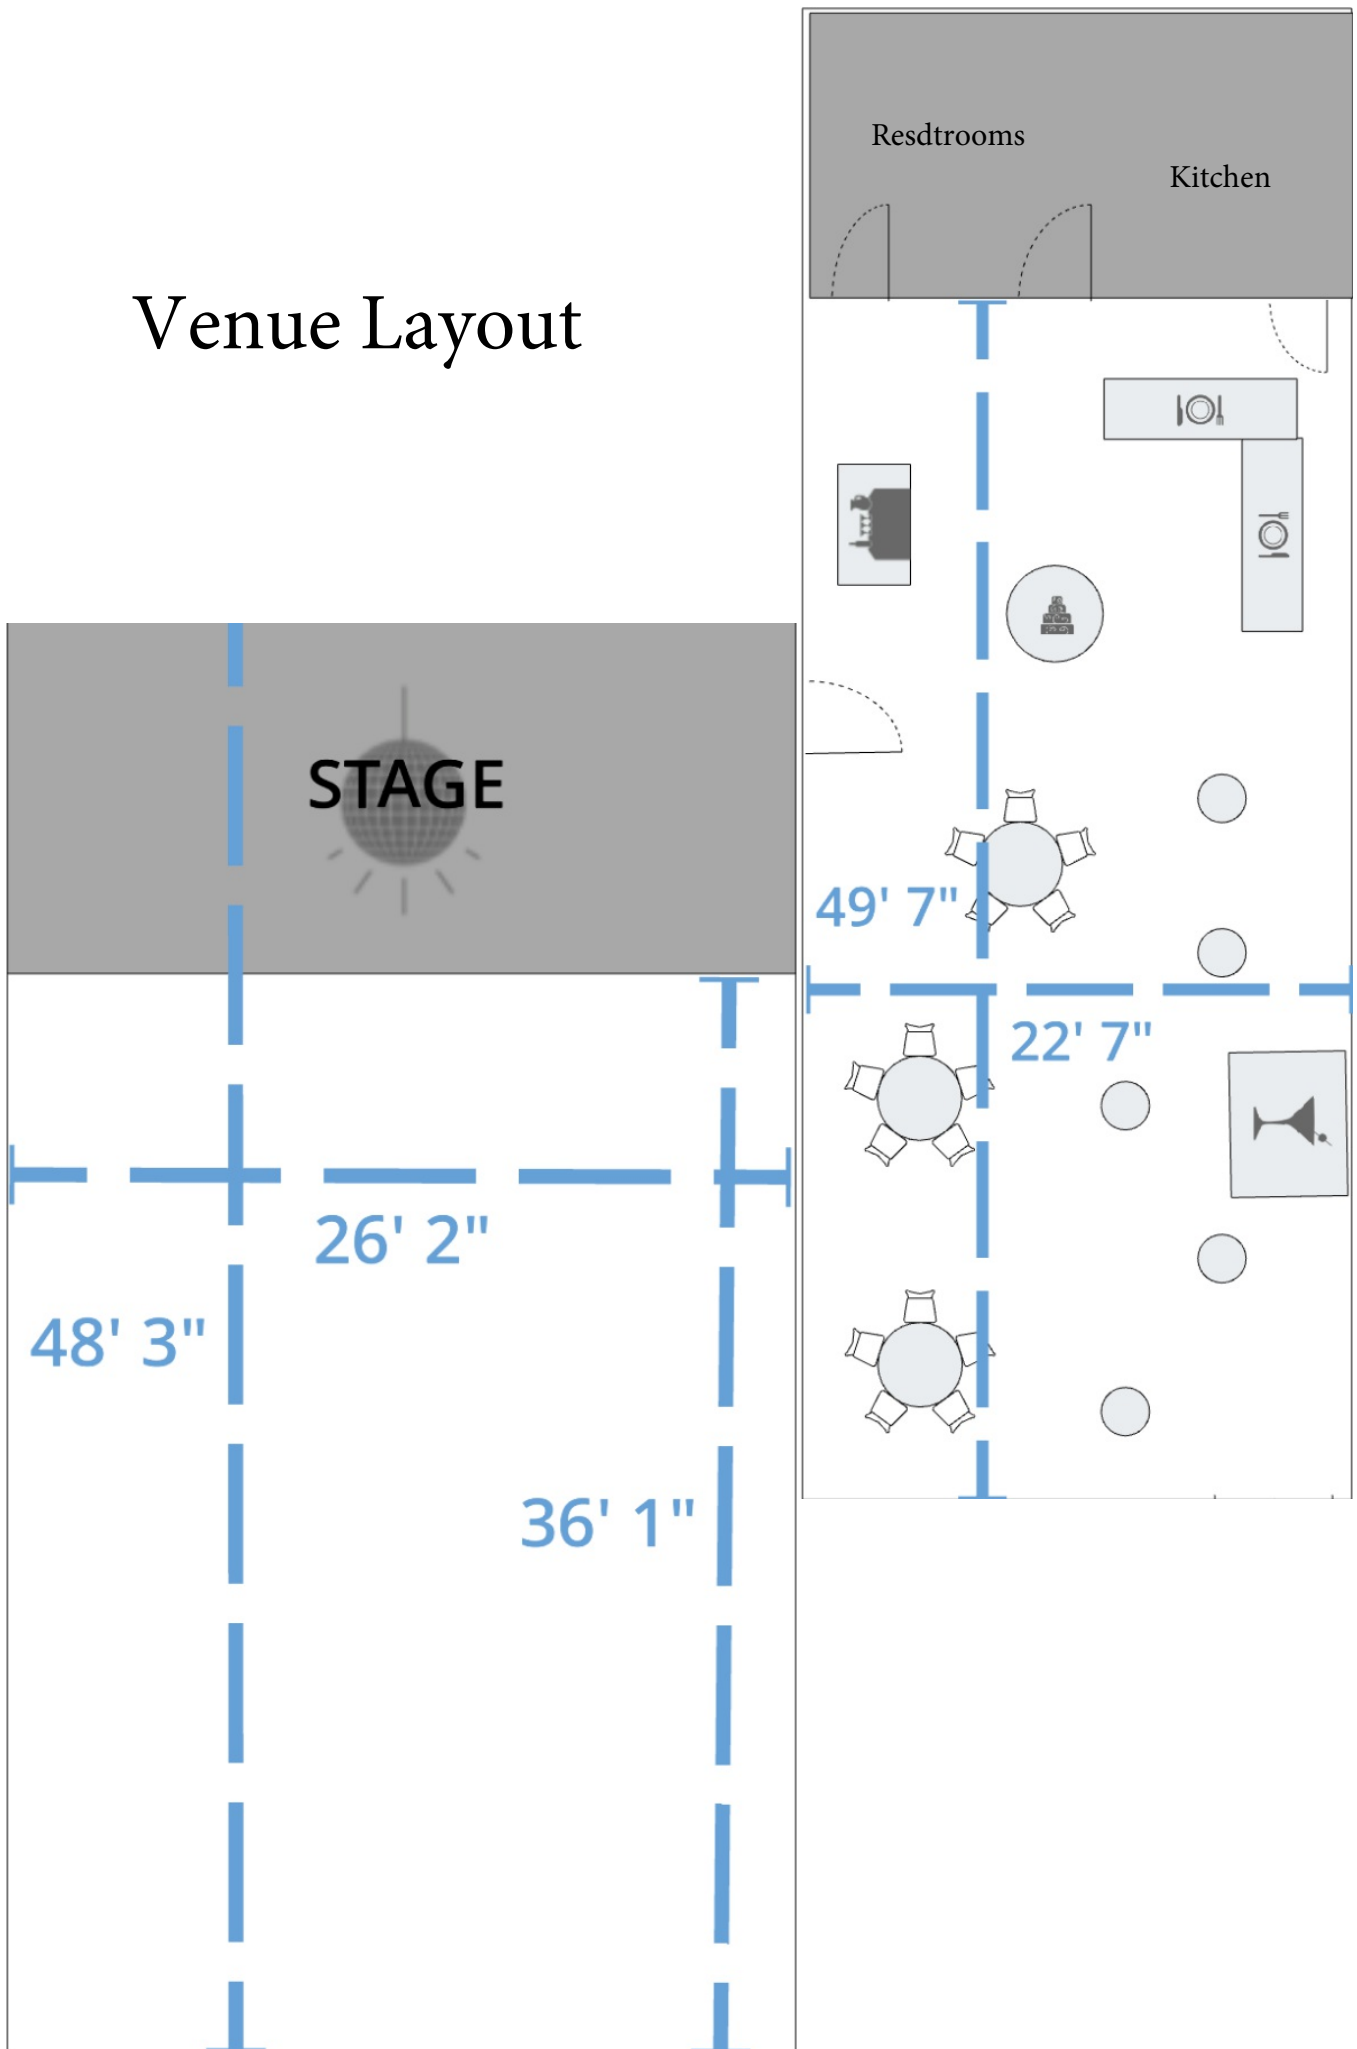

STAGE

80 Chairs

STAGE

Kitchen

30 Chairs

48 Chairs

STAGE

Venue Layout

49' 7"

22' 7"

5 Feet

5 Feet

Stage Can be used for Bridal Party Seating or Dance Floor

STAGE

80 Chairs

Stage can be used for Bridal Party Seating or Dance Floor

STAGE

80 Chairs

5 Feet

STAGE

5 Feet

96 Chairs