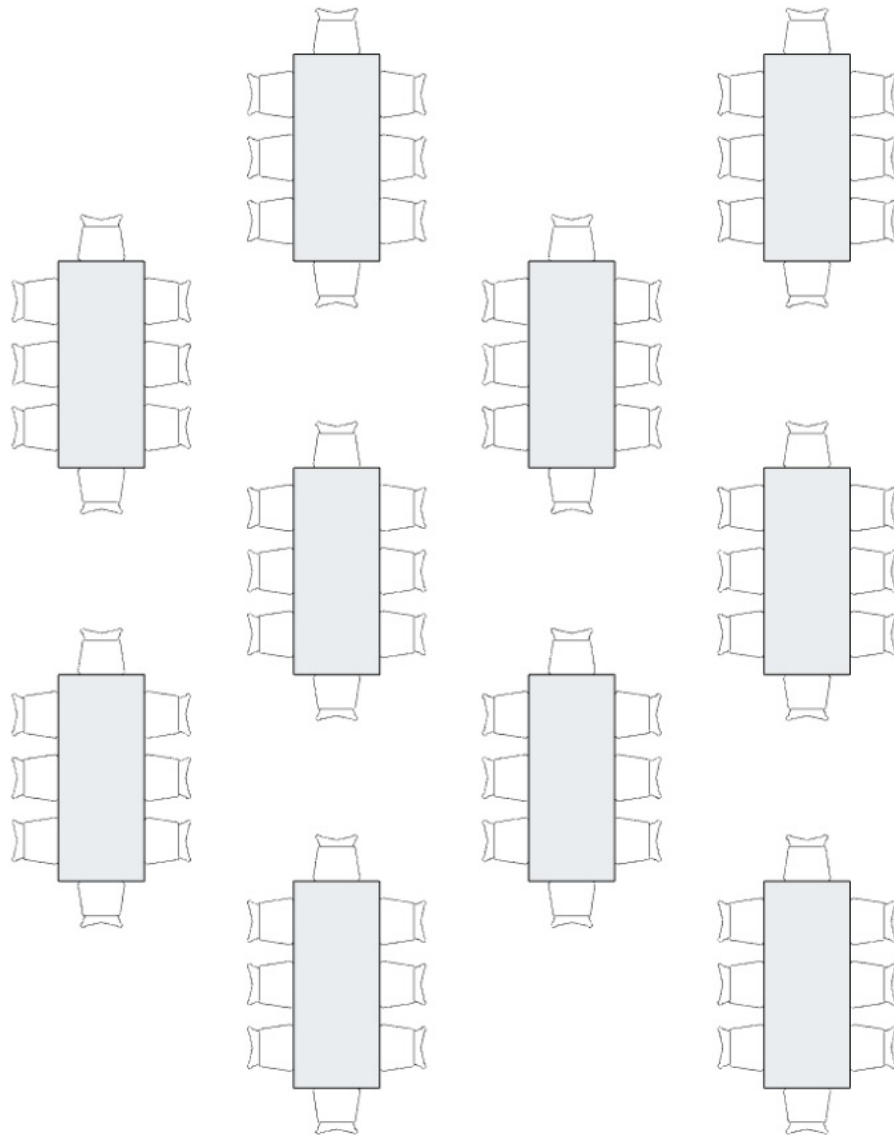

STAGE

80 Chairs

STAGE

Kitchen

30 Chairs

48 Chairs

STAGE

Venue Layout

49' 7"

22' 7"

5 Feet

5 Feet

Stage Can be used for Bridal Party Seating or Dance Floor

STAGE

80 Chairs

Stage can be used for Bridal Party Seating or Dance Floor

STAGE

80 Chairs

5 Feet

STAGE

5 Feet

96 Chairs