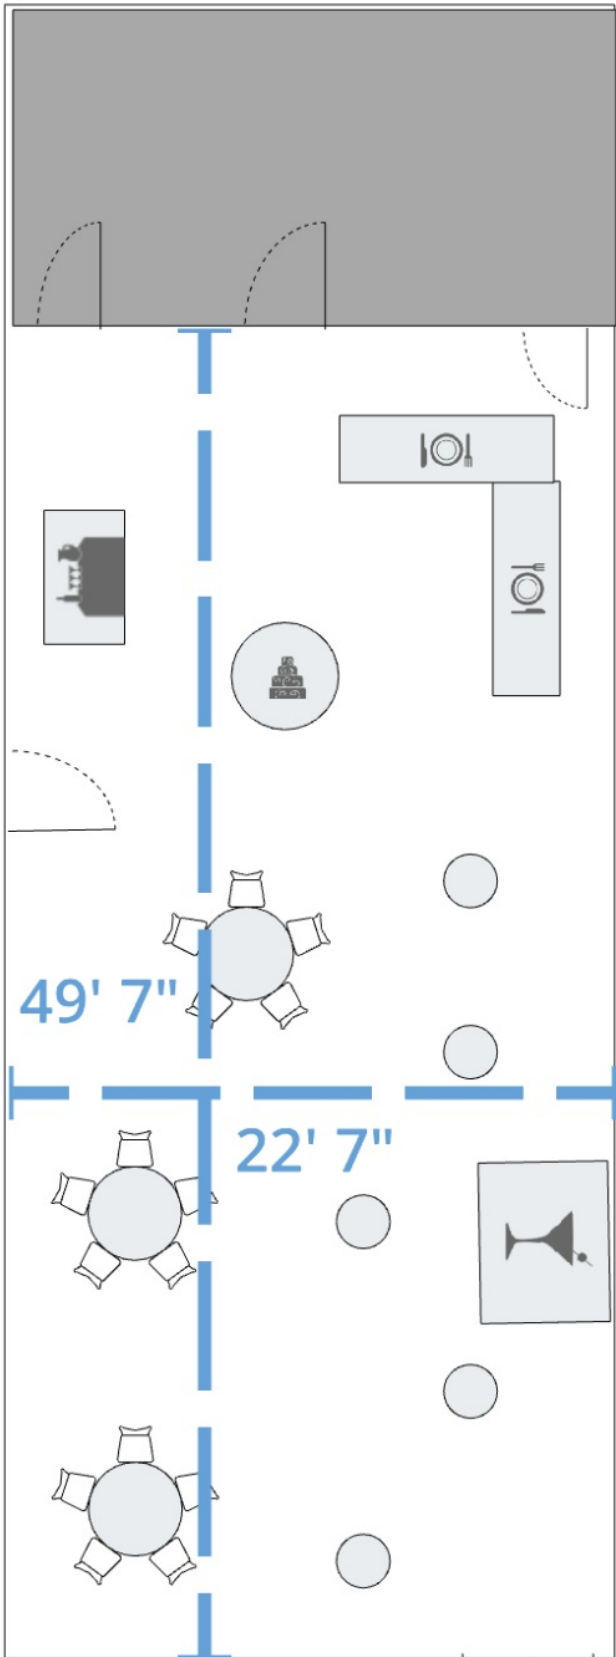

STAGE

80 Chairs

STAGE

Kitchen

30 Chairs

48 Chairs

STAGE

Venue Layout

49' 7"

22' 7"

5 Feet

5 Feet

Stage Can be used for Bridal Party Seating or Dance Floor

STAGE

80 Chairs

Stage can be used for Bridal Party Seating or Dance Floor

STAGE

80 Chairs

5 Feet

STAGE

5 Feet

96 Chairs