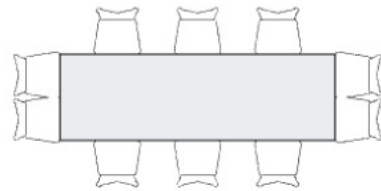

Stage can be used for Bridal Party Seating or Dance Floor

STAGE

80 Chairs

5 Feet