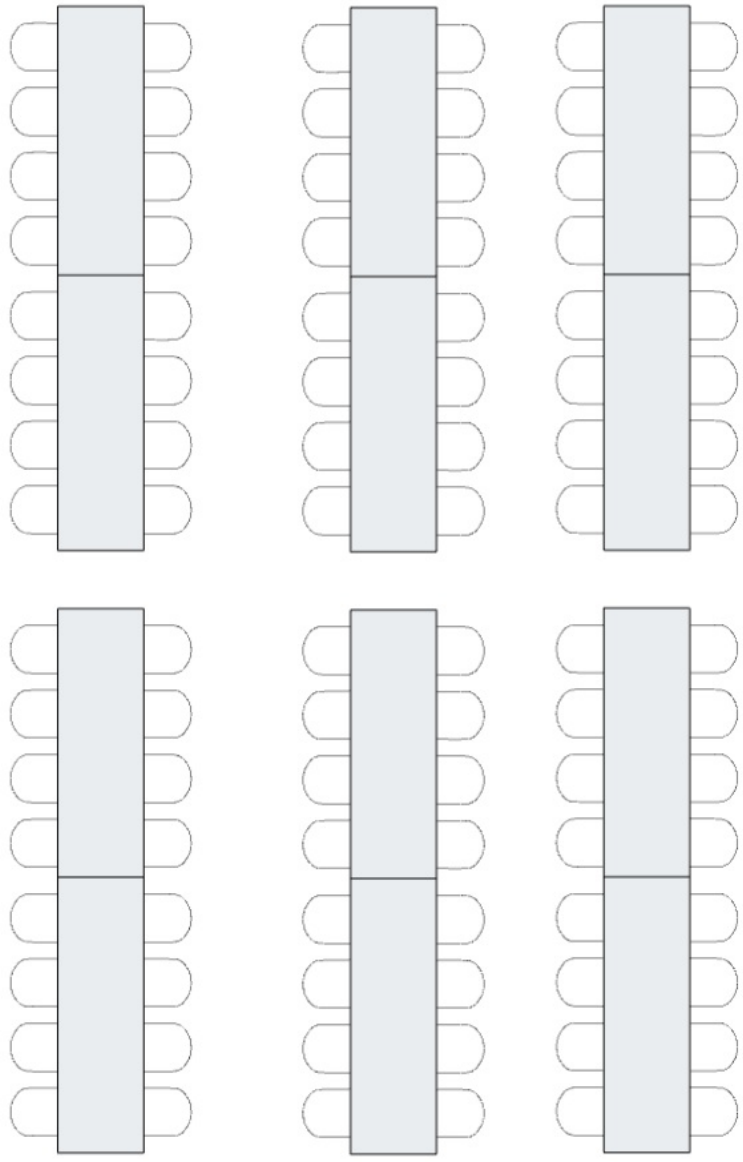

STAGE

80 Chairs

STAGE

Kitchen

30 Chairs

48 Chairs

STAGE

Venue Layout

49' 7"

22' 7"

5 Feet

5 Feet

Stage Can be used for Bridal Party Seating or Dance Floor

STAGE

80 Chairs

Stage can be used for Bridal Party Seating or Dance Floor

STAGE

80 Chairs

5 Feet

STAGE

5 Feet

96 Chairs