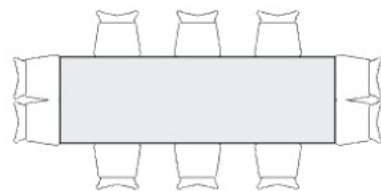

Stage can be used for Bridal Party Seating or Dance Floor

STAGE

80 Chairs

5 Feet