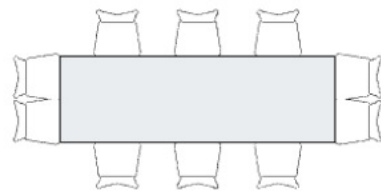

Stage can be used for Bridal Party Seating or Dance Floor

STAGE

80 Chairs

5 Feet