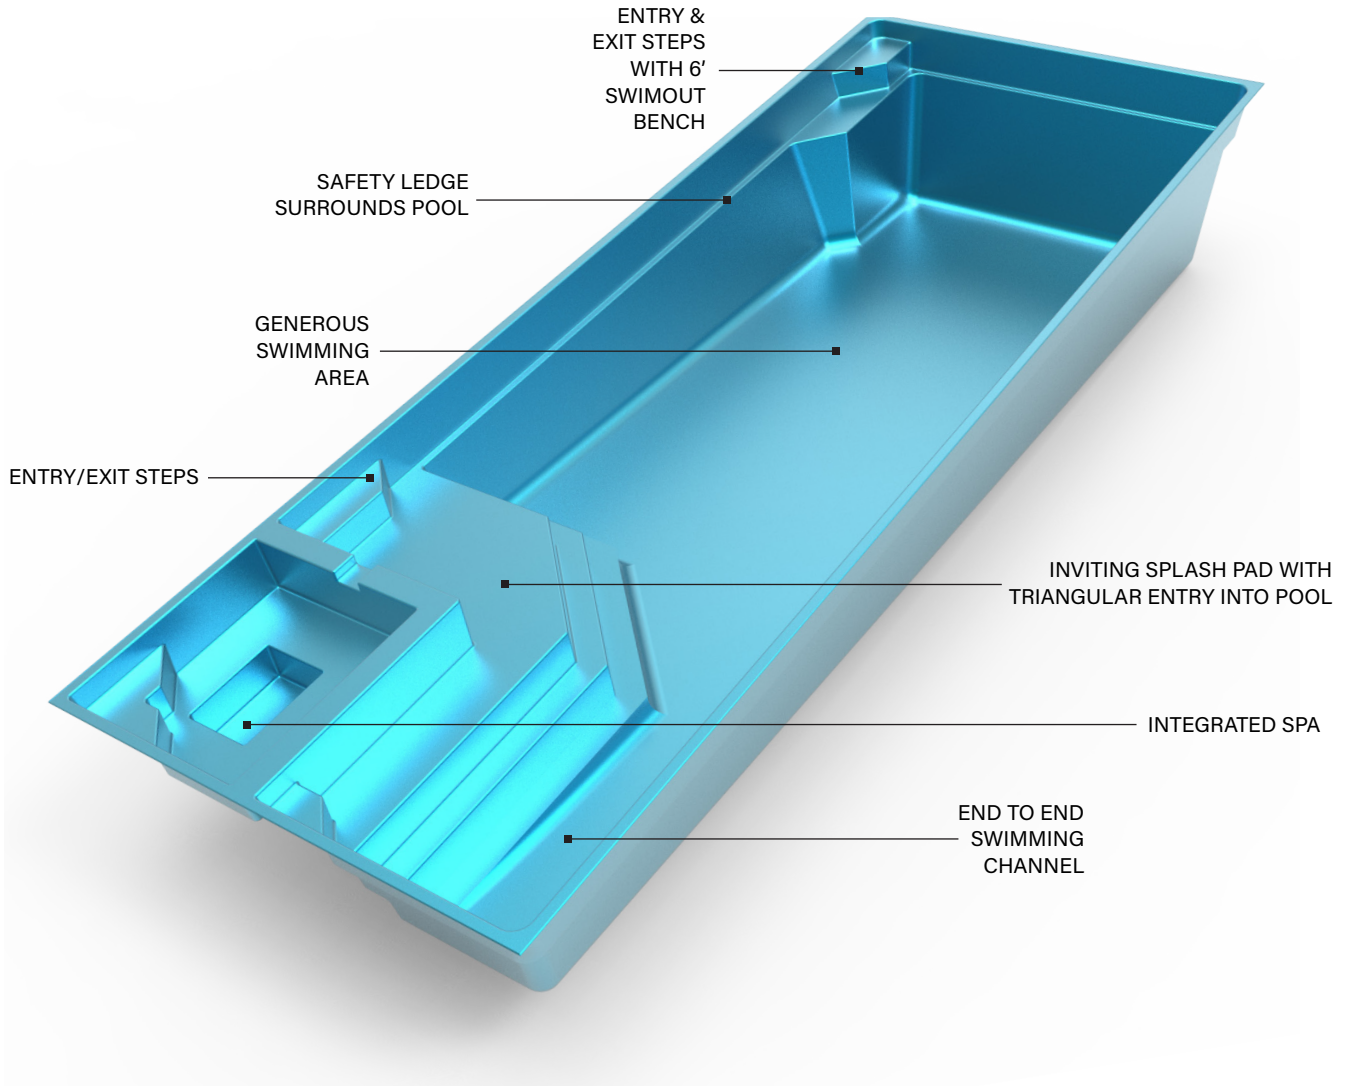

AVIVA POOLS™

THE LUXE COLLECTION

MODEL	LENGTH	WIDTH	SHALLOW	DEEP
L40	40' 0"	15' 5"	4' 0"	6' 6"
L35	35' 0"	15' 5"	4' 0"	6' 3"
L30	30' 0"	15' 5"	4' 0"	6' 0"

- Lifetime Structural Warranty
- Lifetime Structural Osmosis Warranty
- 10 Year Gelcoat Surface Warranty
- Generous swim area
- Open swimming channel
- Large splash pad with built-in spa
- Easy installation and maintenance