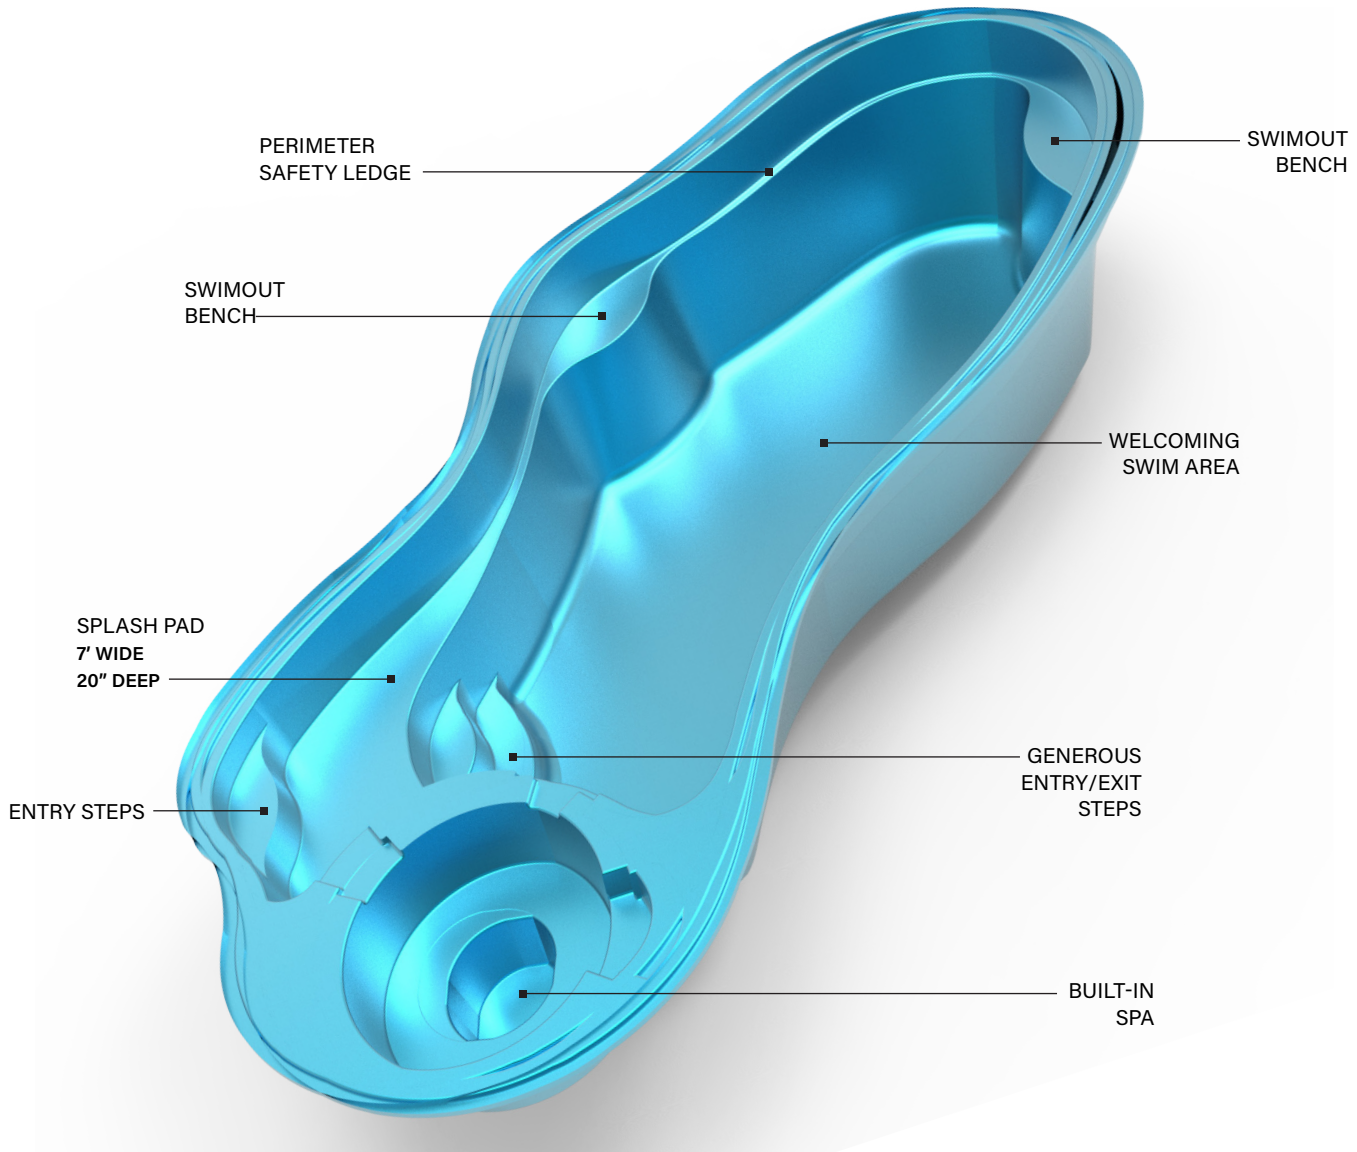

AVIVA POOLS™

THE SERENE COLLECTION

MODEL	LENGTH	WIDTH	SHALLOW	DEEP
S37	37' 0"	16' 0"	4' 1"	6' 6"
S32	32' 0"	14' 9"	4' 1"	6' 1"
S27	27' 0"	13' 10"	4' 1"	5' 7"

- Lifetime Structural Warranty
- Lifetime Structural Osmosis Warranty
- 10 Year Gelcoat Surface Warranty
- Generous swim area
- Spa jet options
- Easy installation and maintenance