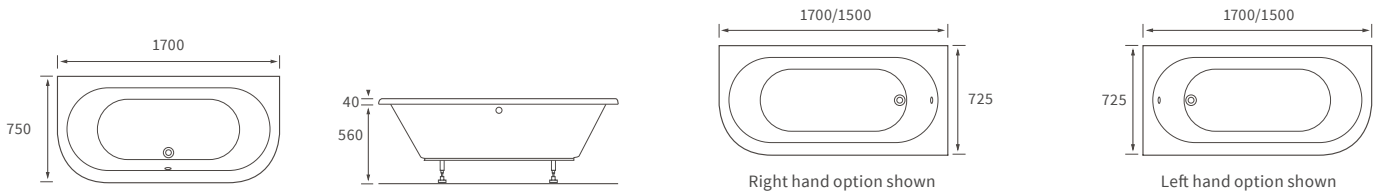

Back to wall baths

SANIBEL BACK TO WALL BATH

Capacity 205 litres

SARASOTA BACK TO WALL BATH

Capacity 1695 x 745mm - 195 litres

Capacity 1500 x 745mm - 165 litres