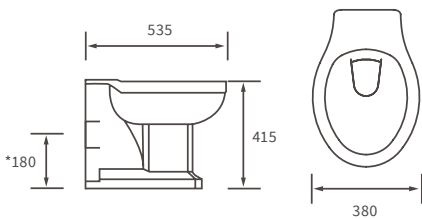

Coupling to soil stack:
Straight out and straight down

Distance from soil pipe spigot
to wall: 100mm

For use with concealed cistern

BACK TO WALL PAN