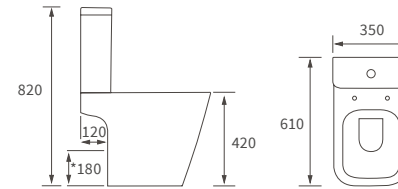

**CLOSE COUPLED WC RIMLESS
OPEN BACK SHORT PROJECTION**

Coupling to soil stack:
Straight out and
straight down and left
or right

Distance from soil pipe
spigot to wall: 205mm

Cistern inlet position:
Left