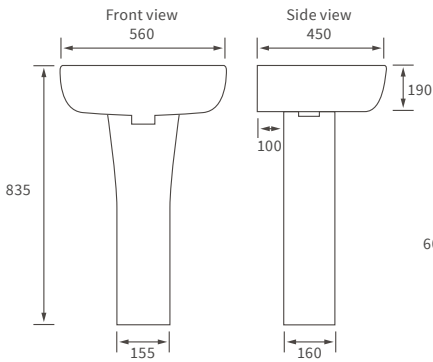

## BASIN WITH FULL PEDESTAL

560 x 450mm