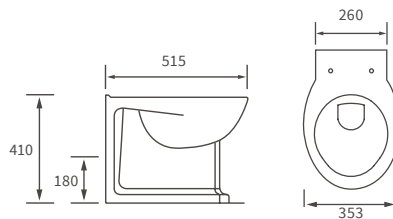

BACK TO WALL PAN

Coupling to soil stack: Straight out and straight down

Distance from soil pipe spigot to wall: 100mm

For use with concealed cistern