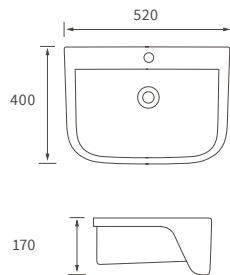

SEMI RECESSED BASIN

520 x 400mm