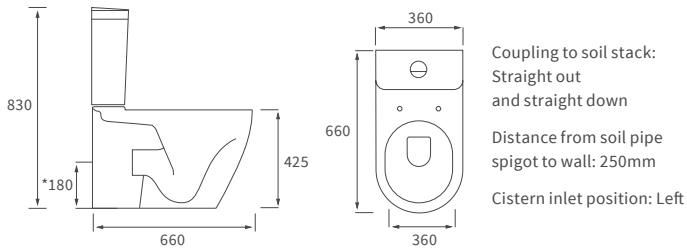

# Cilantro

**BASIN WITH FULL PEDESTAL**

555 x 430mm

**BASIN WITH SEMI PEDESTAL**

555 x 430mm

**SEMI RECESSED BASIN**

555 x 435mm

**RIMLESS CLOSE COUPLED PAN AND CISTERN FULLY SHROUDED**