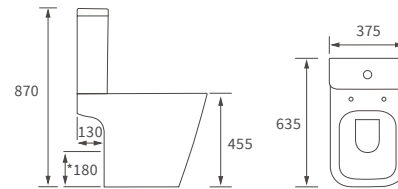

**CLOSE COUPLED WC RIMLESS
OPEN BACK COMFORT HEIGHT**

Coupling to soil stack:
Straight out and
straight down and left
or right

Distance from soil pipe
spigot to wall: 205mm

Cistern inlet position:
Left