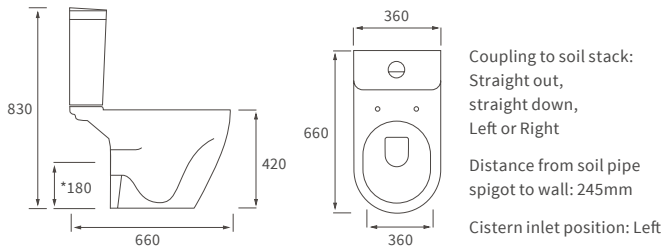

RIMLESS CLOSE COUPLED PAN AND CISTERN OPEN BACK