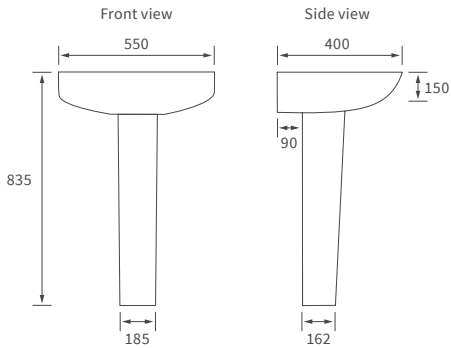

# Tuscany

**BASIN WITH FULL PEDESTAL**  
 550 x 400mm

**BASIN WITH SEMI PEDESTAL**  
 550 x 400mm

**BASIN WITH FULL PEDESTAL**  
 450 x 400mm

**BASIN WITH SEMI PEDESTAL**  
 450 x 400mm

**SEMI RECESSED BASIN**  
 500 x 390mm