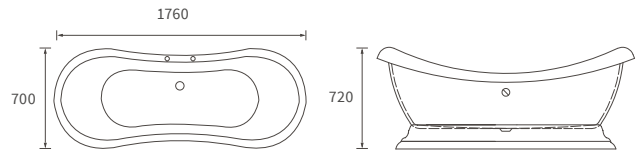

GRACE FLOORSTANDING BATH

Capacity 175 litres