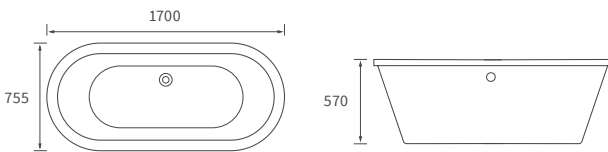

SAVOY SKIRTED BATH

Capacity 180 litres