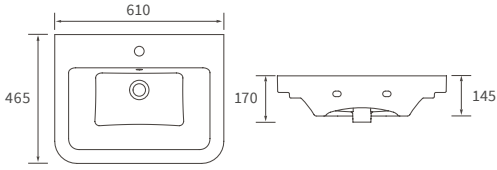

Celine

610MM BASIN WITH WASHSTAND

W610 x H170 x D465mm