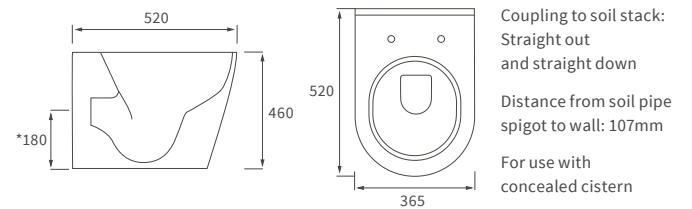

RIMLESS BACK TO WALL PAN COMFORT HEIGHT