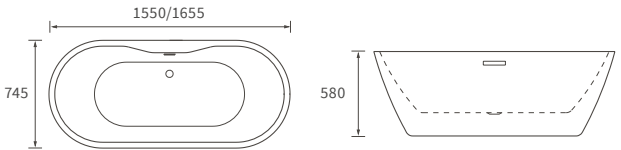

HARLESDEN FLOORSTANDING BATH

Capacity 1550 x 745 x 580mm - 200 litres
Capacity 1655 x 745 x 580mm - 220 litres