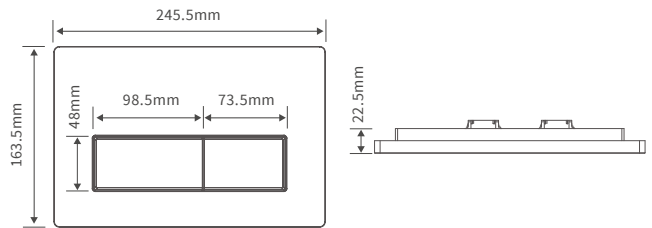

SQUARE FLUSHPLATE