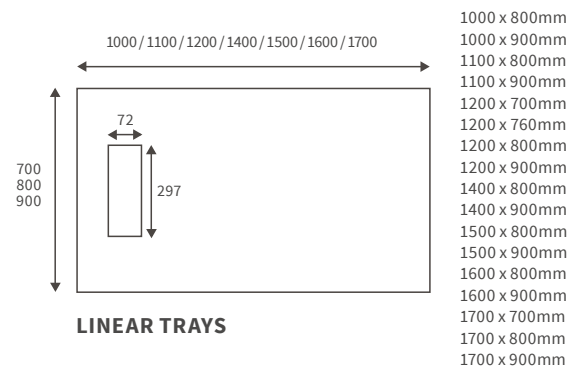

Linear trays 25mm high

Anti-slip ultraslim trays 25mm high