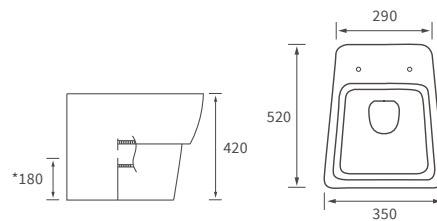

BACK TO WALL PAN

Coupling to soil stack: Straight out and straight down

Distance from soil pipe spigot to wall: 25mm

For use with concealed cistern

Not compatible with Lambra WC unit