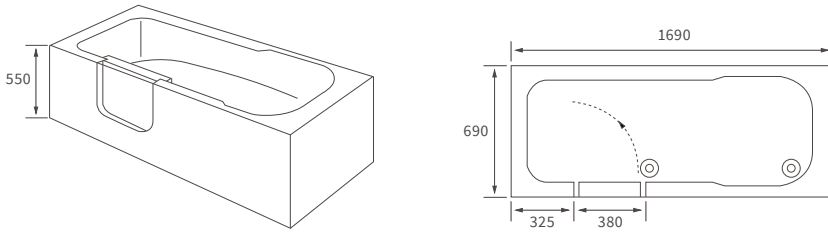

### 1690 X 690MM WALK IN EASY ACCESS BATH

Capacity 200 litres