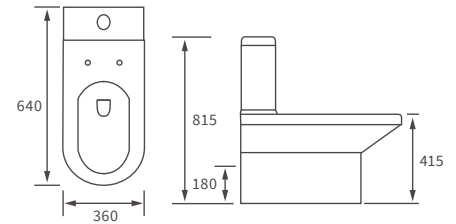

CLOSE COUPLED RIMLESS PAN AND CISTERN FULLY SHROUDED

Coupling to soil stack:
Straight out, straight down

Distance from soil pipe spigot to wall: 180mm

Cistern inlet position: Right