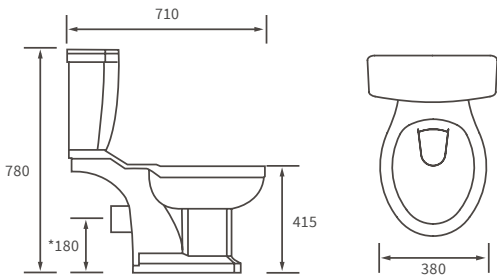

Sherbourne

CLOSE COUPLED PAN AND CISTERN

Coupling to soil stack: Straight out, straight down, Left or Right

Distance from soil pipe spigot to wall: 130mm

Cistern inlet position: Left