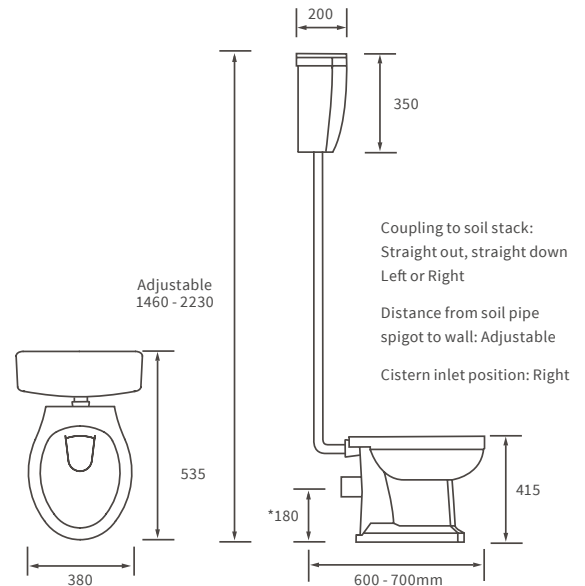

Coupling to soil stack:
Straight out, straight down
Left or Right

Distance from soil pipe
spigot to wall: Adjustable

Cistern inlet position: Right

HIGH LEVEL PAN AND CISTERN