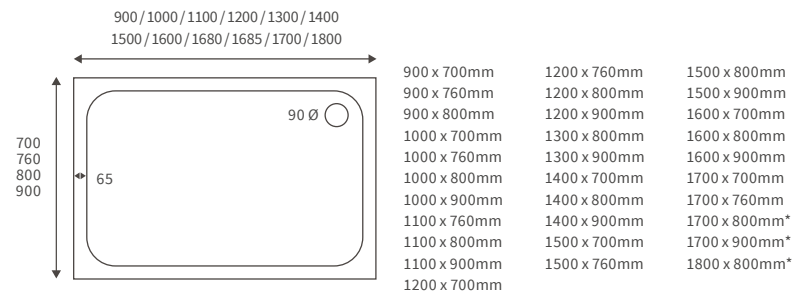

LOW PROFILE RECTANGULAR TRAYS