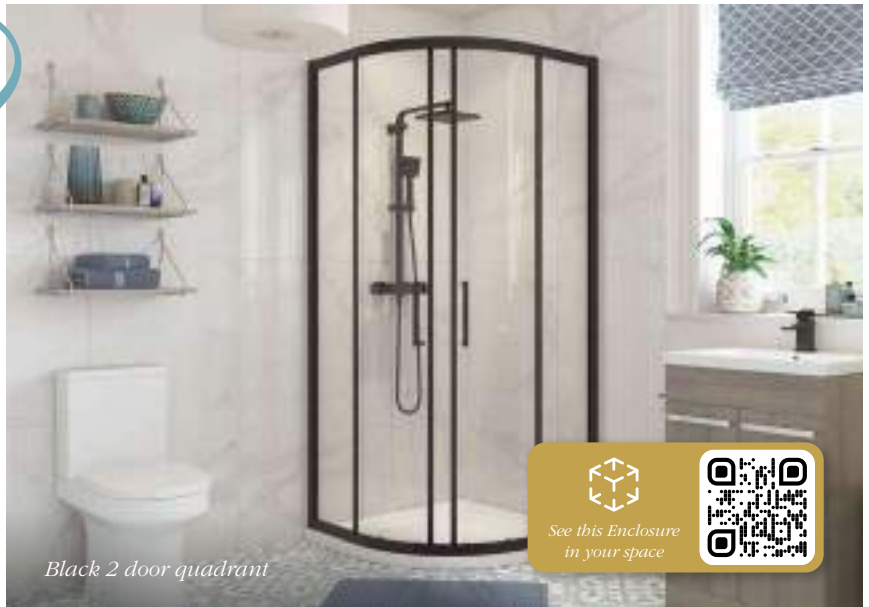

REFLEXION CLASSIX

1850mm high

Concealed fixings

Wetroom compatible

Easy Clean glass treatment

Quick release rollers

6mm toughened safety glass

Power shower compatible

Adjustment for out of true walls

Slide door opening

550mm Quadrant radius

Approved

2 Door Quadrant Black

With the same quality specification as our chrome model, the matt black frame offers a more contemporary feel.

Black 2 door quadrant

See this Enclosure in your space