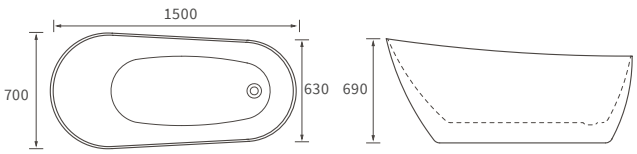

ASHBOURNE FLOORSTANDING BATH

Capacity 212 litres