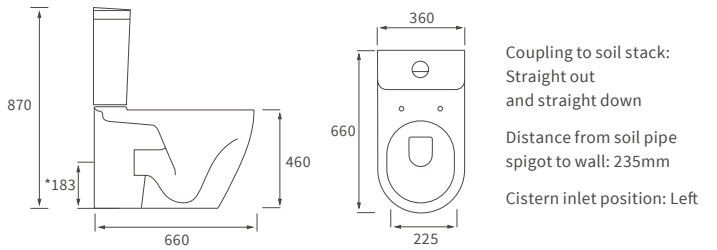

# Cilantro

**BASIN WITH FULL PEDESTAL**

555 x 430mm

**BASIN WITH SEMI PEDESTAL**

555 x 430mm

**SEMI RECESSED BASIN**

555 x 435mm

**RIMLESS CLOSE COUPLED PAN AND CISTERN FULLY SHROUDED**