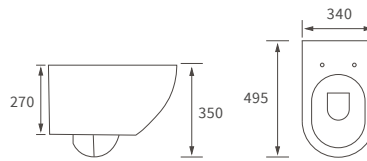

RIMLESS WALL HUNG PAN

Coupling to soil stack: Straight out and straight down
Distance from soil pipe spigot to wall: 105mm
For use with concealed cistern