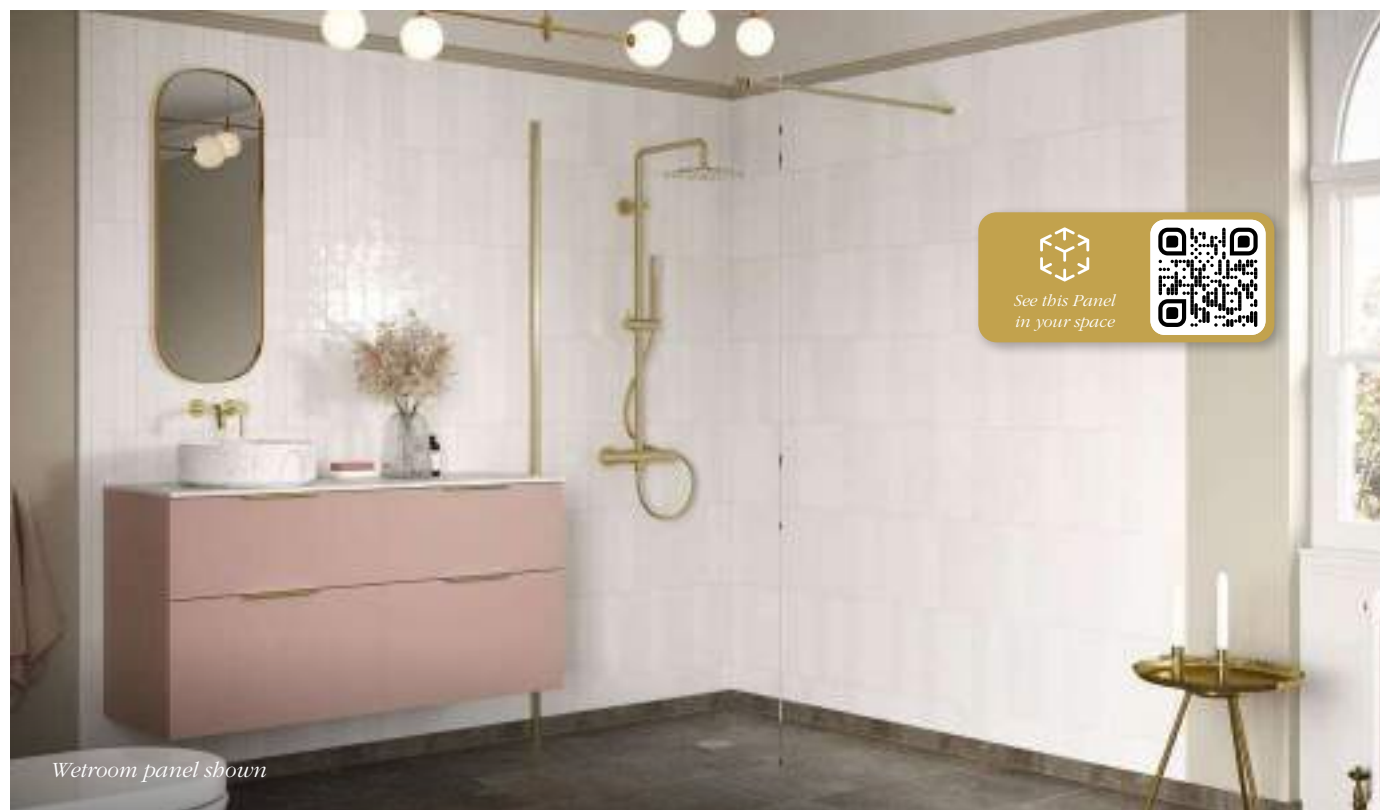

Wetroom panel shown

See this Panel in your space

Browse our full range of complementing trays. Pages 224-231.