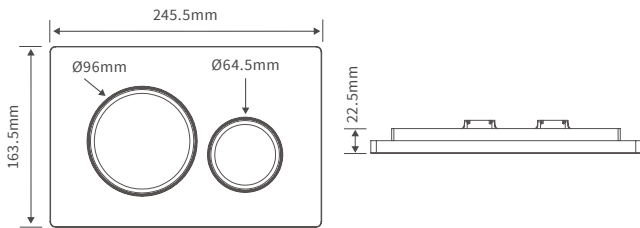

ROUND FLUSHPLATE