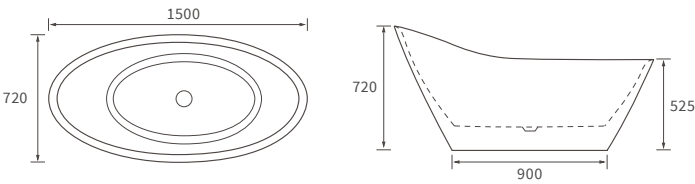

FARLEIGH FLOORSTANDING BATH

Capacity - 142 litres