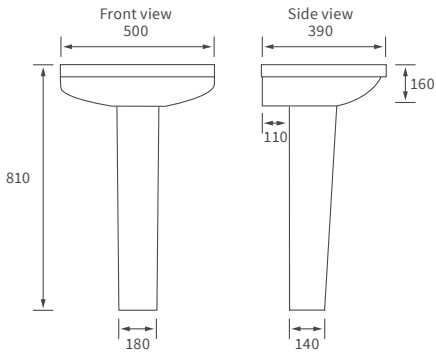

Laurus

BASIN WITH FULL PEDESTAL

500 x 390mm