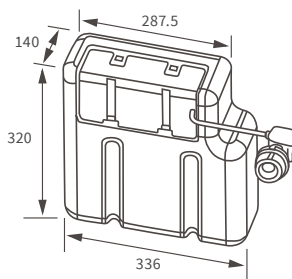

CONCEALED CISTERN - BOTTOM INLET
DIPC0128 Bottom inlet