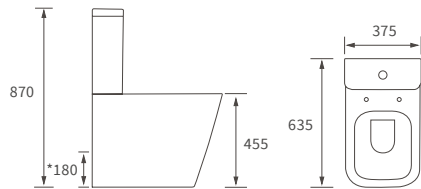

Tilia

**CLOSE COUPLED WC RIMLESS
COMFORT HEIGHT FULLY SHROUDED**

Coupling to soil stack:
Straight out
and straight down

Distance from soil pipe
spigot to wall: 205mm

Cistern inlet position:
Left