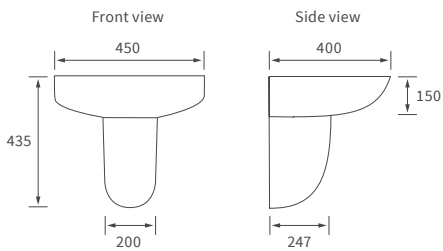

# Tuscany

**BASIN WITH FULL PEDESTAL**  
 550 x 400mm

**BASIN WITH SEMI PEDESTAL**  
 550 x 400mm

**BASIN WITH FULL PEDESTAL**  
 450 x 400mm

**BASIN WITH SEMI PEDESTAL**  
 450 x 400mm

**SEMI RECESSED BASIN**  
 500 x 390mm