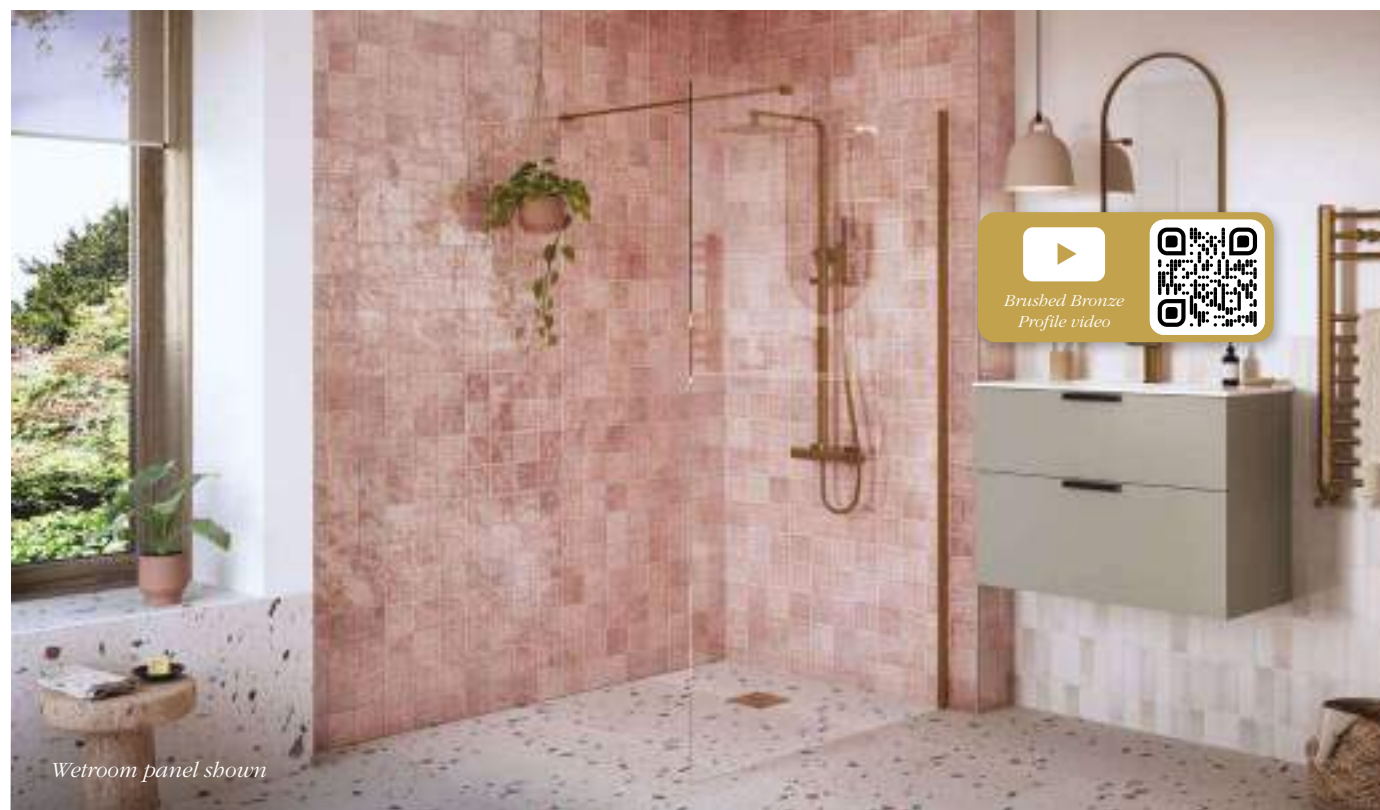

Browse our full range of complementing trays. Pages 224-231.