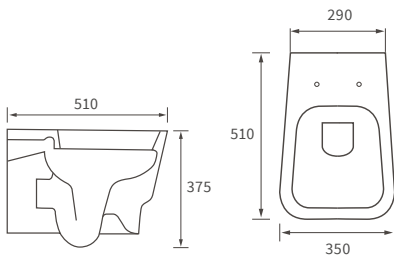

WALL HUNG PAN

Coupling to soil stack: Straight out and straight down

Distance from soil pipe spigot to wall: 85mm

For use with concealed cistern