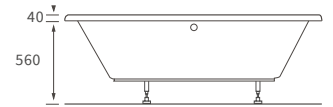

SARASOTA BACK TO WALL BATH

Capacity 1695 x 745mm - 195 litres

Capacity 1500 x 745mm - 165 litres