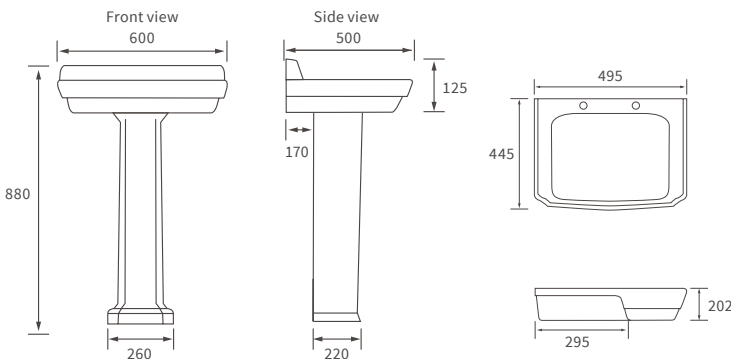

## BASIN WITH FULL PEDESTAL

600 x 500mm