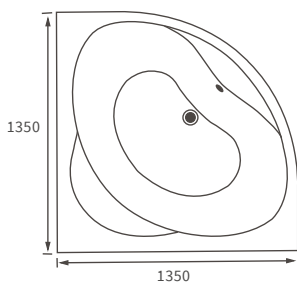

MIRAMAR CORNER BATH LH AND RH

Capacity 180 litres

TYBEE CORNER BATH

Capacity 390 litres