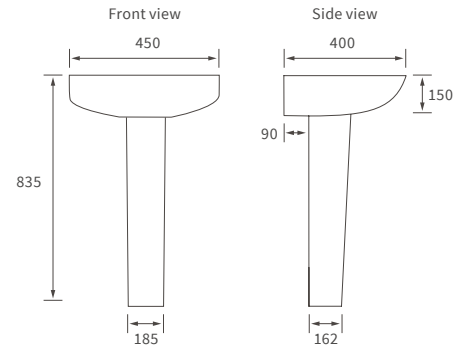

# Tuscany

**BASIN WITH FULL PEDESTAL**  
 550 x 400mm

**BASIN WITH SEMI PEDESTAL**  
 550 x 400mm

**BASIN WITH FULL PEDESTAL**  
 450 x 400mm

**BASIN WITH SEMI PEDESTAL**  
 450 x 400mm

**SEMI RECESSED BASIN**  
 500 x 390mm