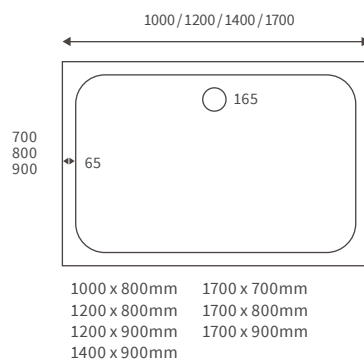

**ANTI-SLIP ULTRASLIM
RECTANGULAR TRAYS**