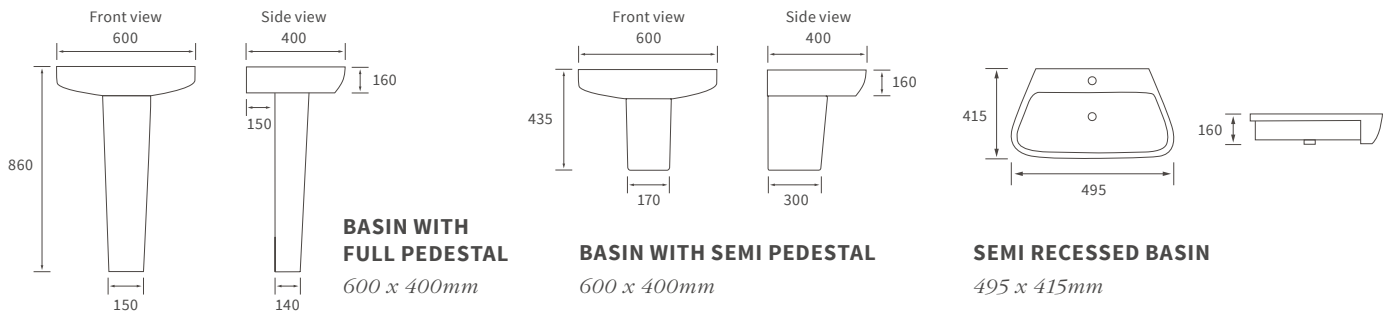

Tilia

**CLOSE COUPLED WC RIMLESS
COMFORT HEIGHT FULLY SHROUDED**

Coupling to soil stack:
Straight out
and straight down

Distance from soil pipe
spigot to wall: 205mm

Cistern inlet position:
Left