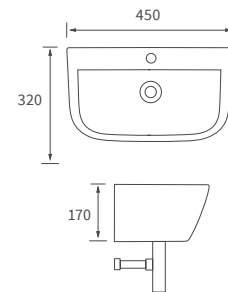

CLOAKROOM BASIN

450 x 320mm