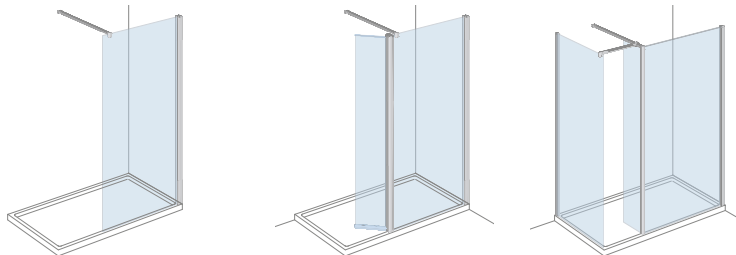

6 combinations

Showerwall

Showerwall with Swivel

Cube