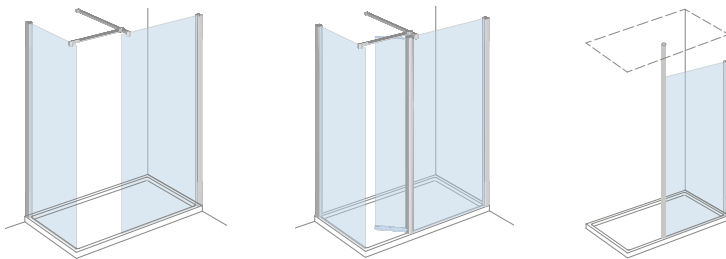

6 combinations

Showerwall

Showerwall with Swivel

Cube

Walk-in

Walk-in with Swivel

Showerwall with Vertical Pole

700mm