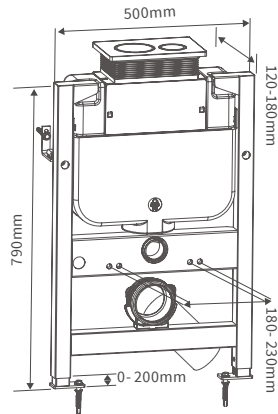

LOW HEIGHT WC FRAME
Incl. Cistern