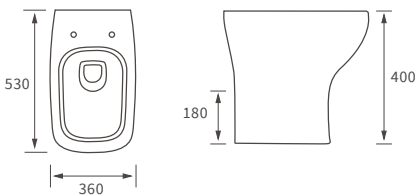

BACK TO WALL PAN

Coupling to soil stack: Straight out and straight down

Distance from soil pipe spigot to wall: 30mm

For use with concealed cistern