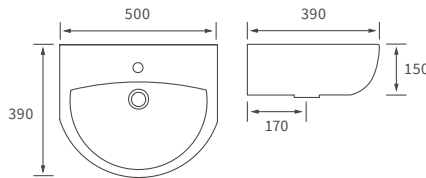

# Tuscany

**BASIN WITH FULL PEDESTAL**  
 550 x 400mm

**BASIN WITH SEMI PEDESTAL**  
 550 x 400mm

**BASIN WITH FULL PEDESTAL**  
 450 x 400mm

**BASIN WITH SEMI PEDESTAL**  
 450 x 400mm

**SEMI RECESSED BASIN**  
 500 x 390mm