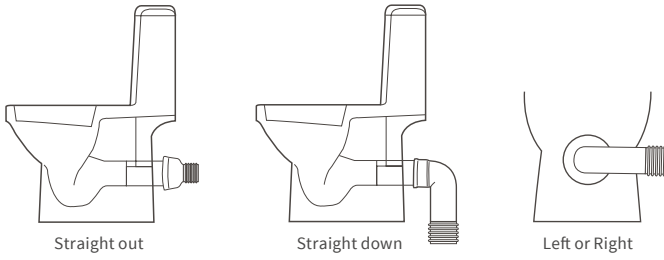

Coupling to soil stack guide