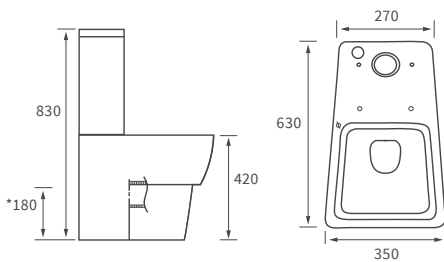

CLOSE COUPLED PAN AND CISTERN

Coupling to soil stack: Straight out and straight down

Distance from soil pipe spigot to wall: 225mm

Cistern inlet position: Left