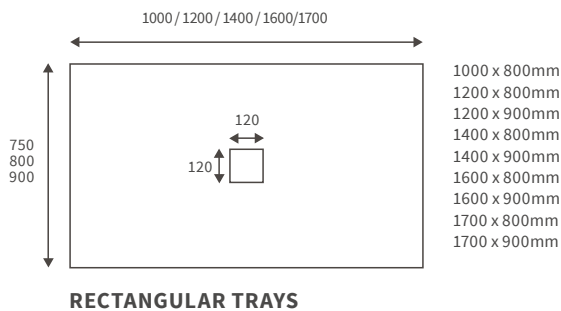

Slate grey trays 25mm high