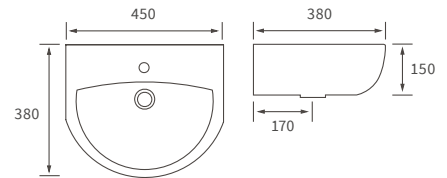

# Tuscany

**BASIN WITH FULL PEDESTAL**  
 550 x 400mm

**BASIN WITH SEMI PEDESTAL**  
 550 x 400mm

**BASIN WITH FULL PEDESTAL**  
 450 x 400mm

**BASIN WITH SEMI PEDESTAL**  
 450 x 400mm

**SEMI RECESSED BASIN**  
 500 x 390mm