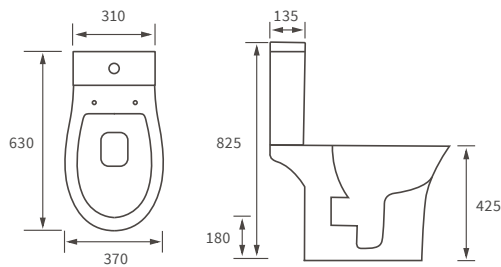

Sandro

CLOSE COUPLED PAN AND CISTERN

Open back
Coupling to soil stack: Straight out and straight down
Distance from soil pipe spigot to wall: 194mm
Cistern inlet position: Right