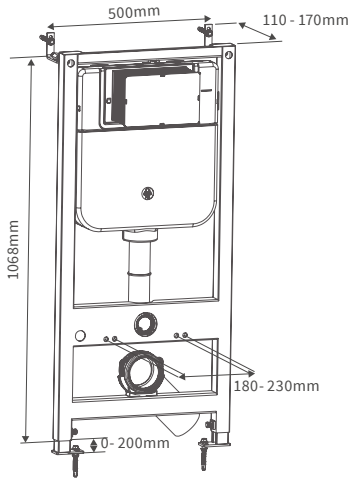

WALL HUNG WC FRAME
Excl. Cistern

Wall hung frames, concealed cisterns & flush plates

WALL HUNG WC FRAME
Incl. Cistern