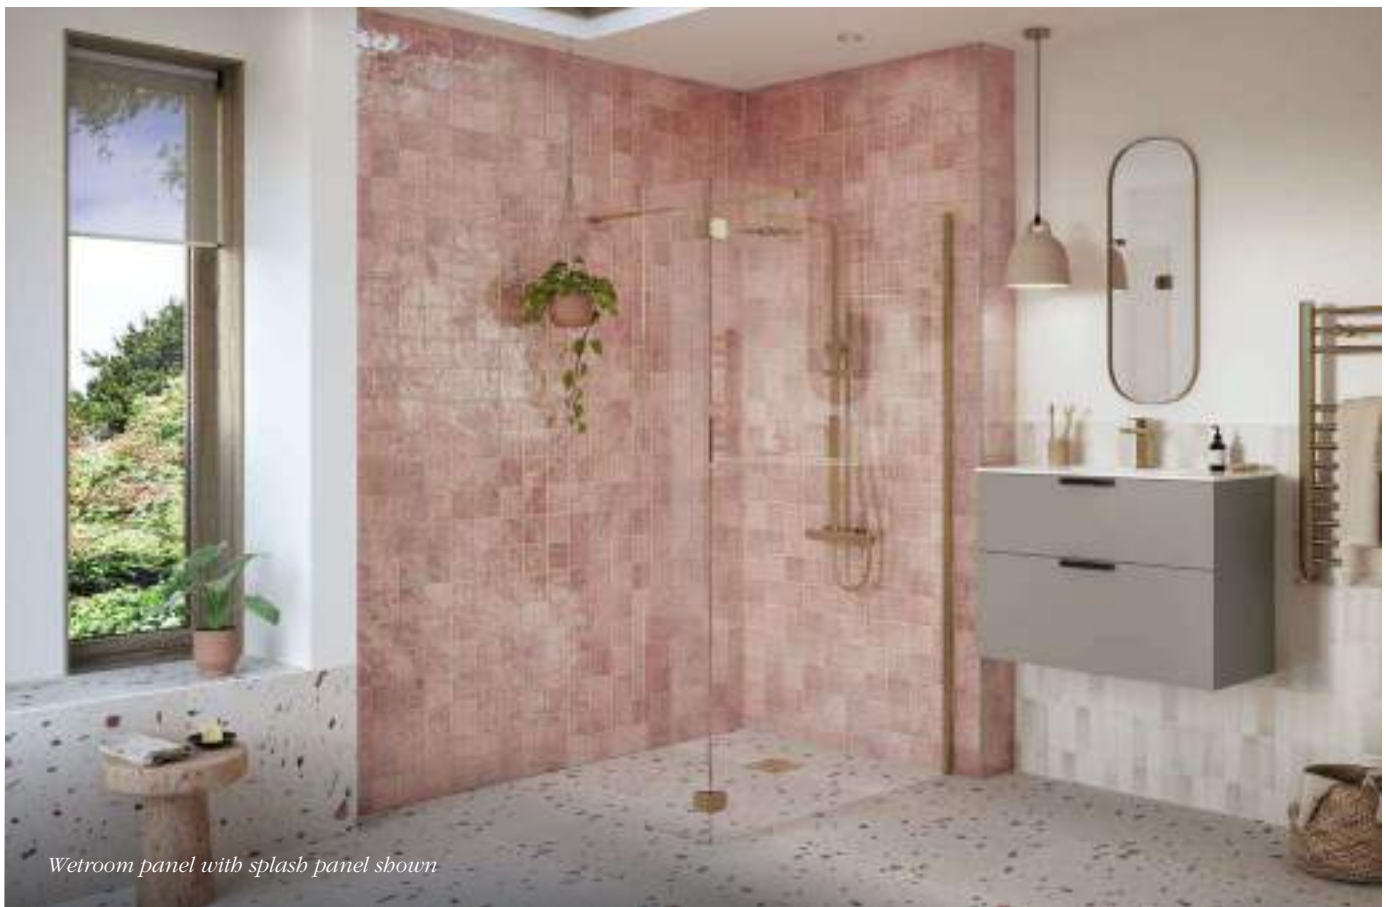

Can be installed directly onto a prepared floor in a wetroom or on a tray.