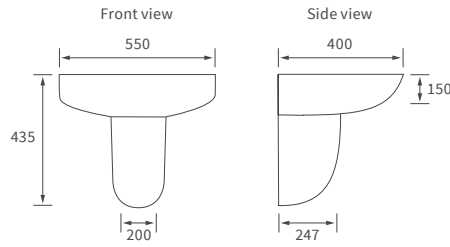

# Tuscany

**BASIN WITH FULL PEDESTAL**  
 550 x 400mm

**BASIN WITH SEMI PEDESTAL**  
 550 x 400mm

**BASIN WITH FULL PEDESTAL**  
 450 x 400mm

**BASIN WITH SEMI PEDESTAL**  
 450 x 400mm

**SEMI RECESSED BASIN**  
 500 x 390mm