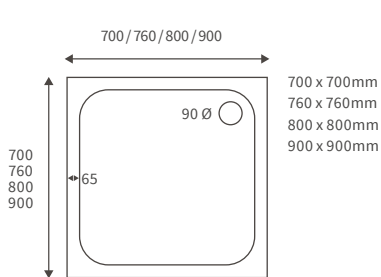

Low profile trays 45mm high - White & Black

LOW PROFILE SQUARE TRAYS