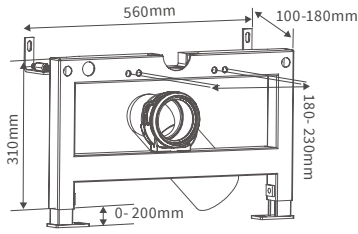

Wall hung frames, concealed cisterns & flush plates

LOW HEIGHT WC FRAME
Incl. Cistern

Concealed cisterns