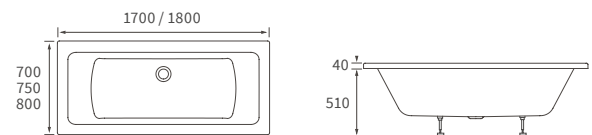

NAVARRE LUXURY DOUBLE END BATH

Capacity 1700 x 700 - 205 litres, 1700 x 750 - 215 litres,
1700 x 800 - 225 litres, 1800 x 800 - 235 litres