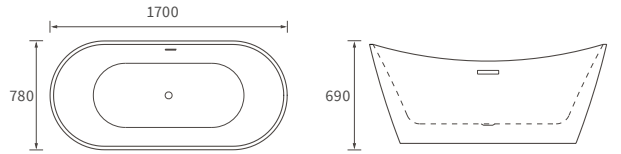

BELMONT FLOORSTANDING BATH

Capacity 245 litres