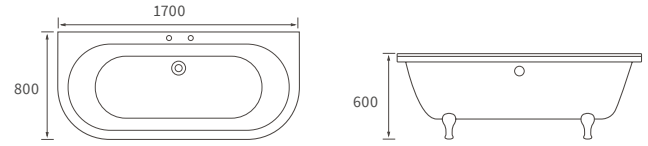

FINCHLEY BATH

Capacity 182 litres