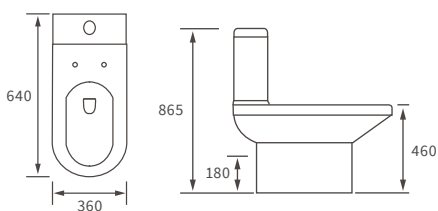

CLOSE COUPLED RIMLESS PAN AND CISTERN COMFORT HEIGHT

Coupling to soil stack:
Straight out, straight down, Left or Right

Distance from soil pipe spigot to wall: 150mm

Cistern inlet position: Right