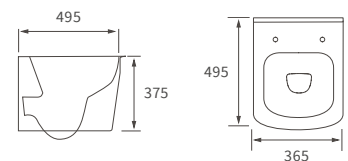

WALL HUNG PAN

Coupling to soil stack: Straight out

Distance from soil pipe spigot to wall: 60mm