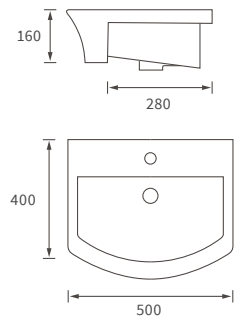

SEMI RECESSED BASIN

500 x 400mm