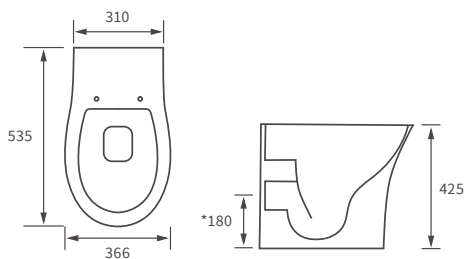

BACK TO WALL PAN

Coupling to soil stack: Straight out and straight down
Distance from soil pipe spigot to wall: 105mm
For use with concealed cistern