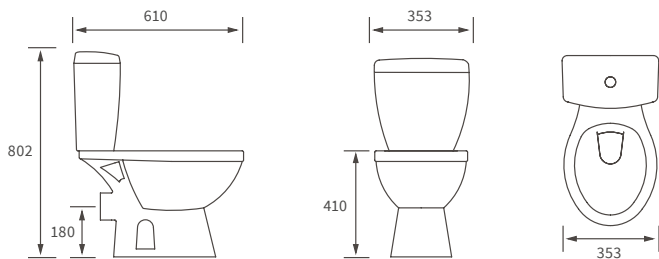

CLOSE COUPLED PAN AND CISTERN

Coupling to soil stack: Straight out, straight down, Left or Right

Distance from soil pipe spigot to wall: 100mm

Cistern inlet position: Left