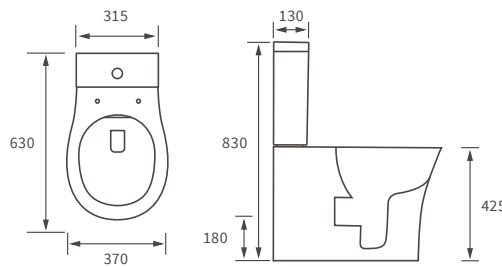

FULLY SHROUDED PAN AND CISTERN

Fully Shrouded
Coupling to soil stack: Straight out and straight down
Distance from soil pipe spigot to wall: 194mm
Cistern inlet position: Right