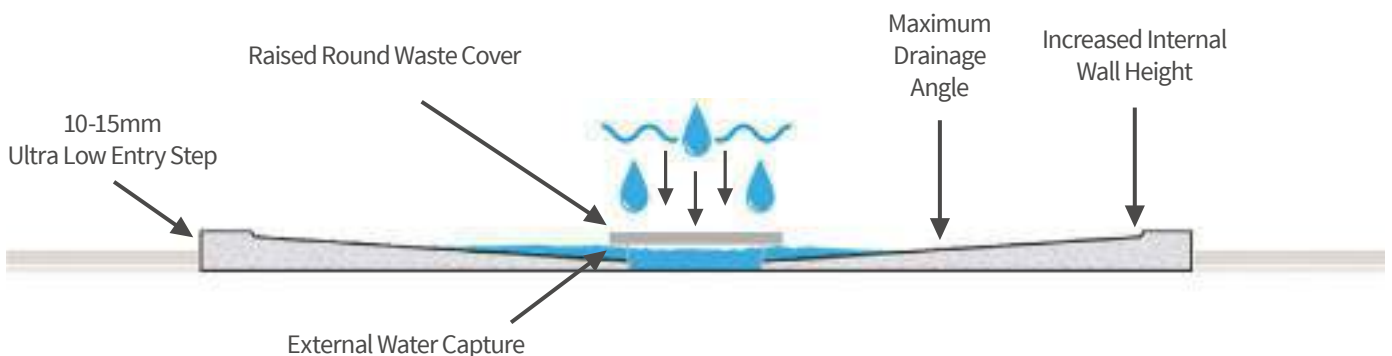

REFLEXION

TRAYS