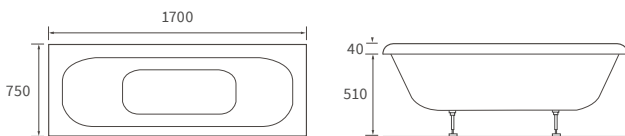

Double end baths

MALONE LUXURY DOUBLE END BATH

Capacity 225 litres