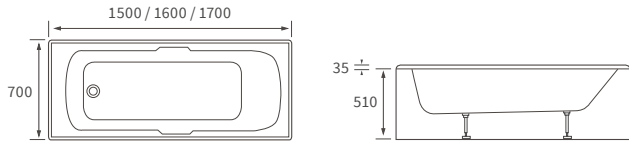

Single end baths

BALTIMORE SINGLE END BATH

Capacity 1500mm - 160 litres, 1600mm - 170 litres, 1700mm - 190 litres