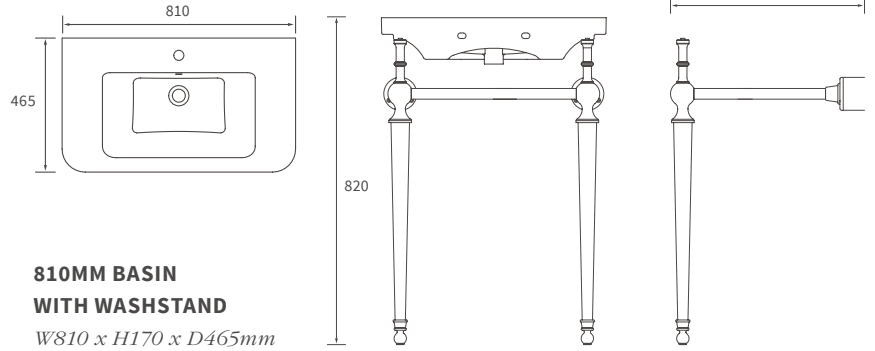

810MM BASIN WITH WASHSTAND

W810 x H170 x D465mm