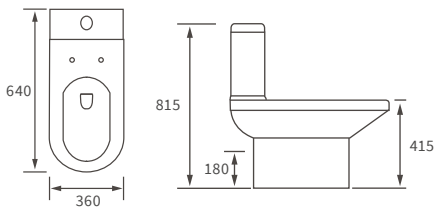

## BASIN WITH FULL PEDESTAL

500 x 390mm