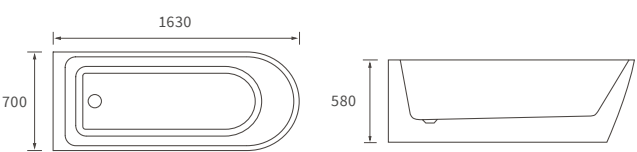

## SAVOY SKIRTED BATH

Capacity 180 litres