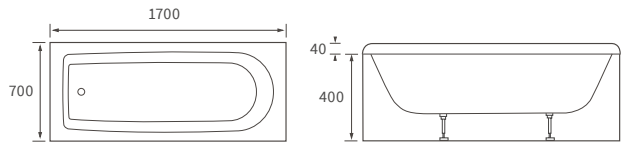

HOUSTON ROUND SINGLE END BATH

Capacity 185 litres