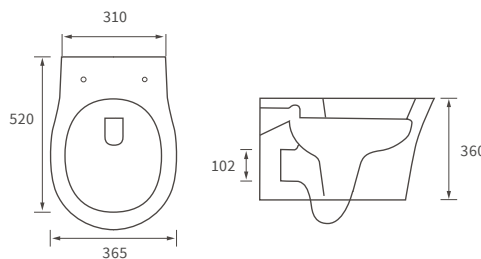

WALL HUNG PAN

Coupling to soil stack: Straight out and straight down
Distance from soil pipe spigot to wall: 75mm
For use with concealed cistern