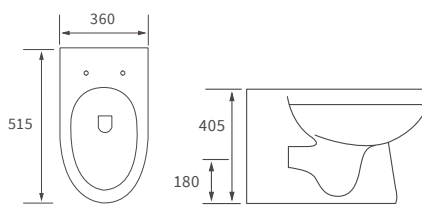

BACK TO WALL RIMLESS PAN

Coupling to soil stack:
Straight out and straight down

Distance from soil pipe spigot to wall: 110mm

For use with concealed cistern