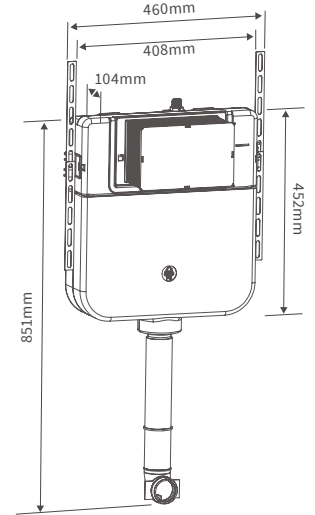

SLIM CONCEALED CISTERN