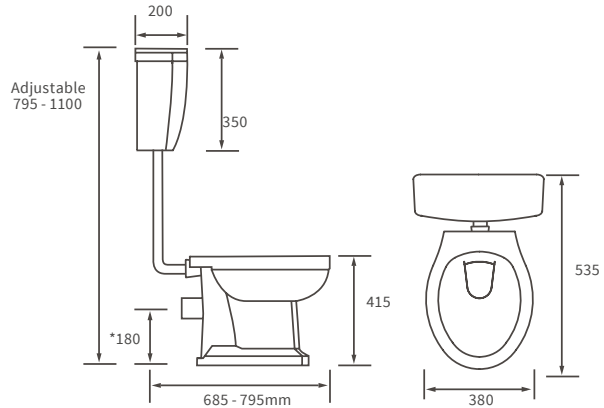

LOW LEVEL PAN AND CISTERN

Coupling to soil stack: Straight out, straight down, Left or Right

Distance from soil pipe spigot to wall: Adjustable

Cistern inlet position: Left