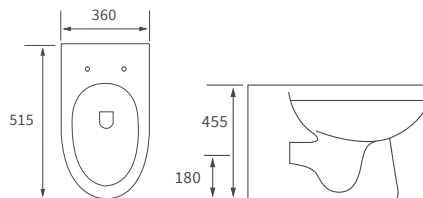

BACK TO WALL RIMLESS PAN COMFORT HEIGHT

Coupling to soil stack:
Straight out, straight down

Distance from soil pipe spigot to wall: 110mm

For use with concealed cistern

Not compatible with Lambra or Vista WC units