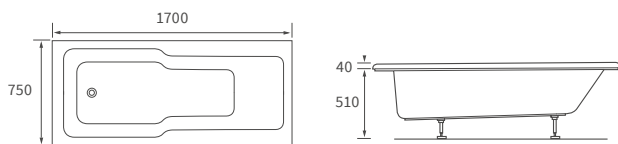

OCALA BATH

Capacity 190 litres