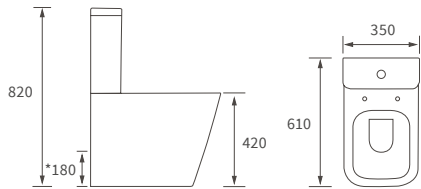

**CLOSE COUPLED WC RIMLESS
FULLY SHROUDED SHORT PROJECTION**

Coupling to soil stack:
Straight out
and straight down

Distance from soil pipe
spigot to wall: 205mm

Cistern inlet position:
Left