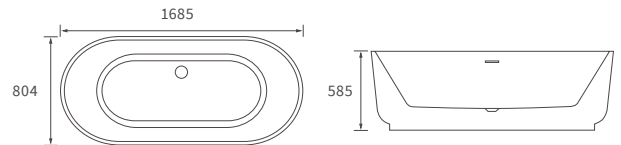

LUDLOW FLOORSTANDING BATH

Capacity 270 litres