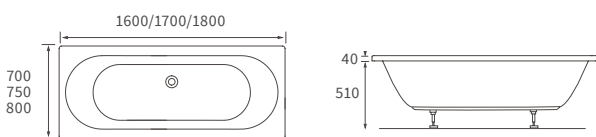

MIAMI LUXURY DOUBLE END BATH

Capacity 1600 x 750 - 180 litres, 1700 x 700 - 180 litres,
1700 x 750 - 190 litres, 1800 x 800 - 210 litres