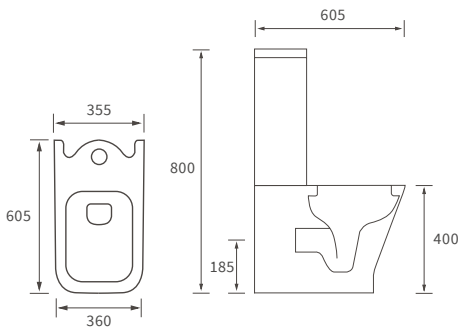

CLOSE COUPLED PAN AND CISTERN

Fully Shrouded

Coupling to soil stack:
Straight out and straight down

Distance from soil pipe spigot to wall: 164mm

Cistern inlet position: Left