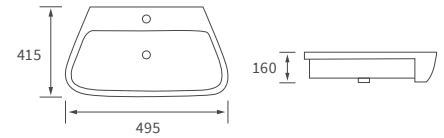

SEMI RECESSED BASIN

495 x 415mm