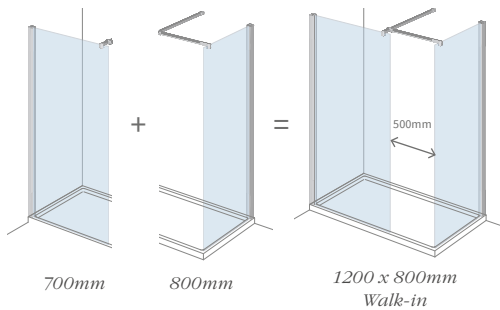

6 combinations

Showerwall

Showerwall with Swivel

Cube

Walk-in

Walk-in with Swivel

Showerwall with Vertical Pole

700mm