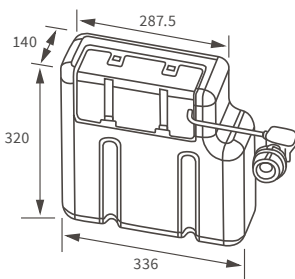

Concealed cisterns

CONCEALED CISTERN - SIDE INLET
DIPC0130 Side inlet