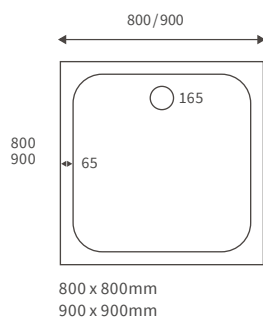

**ANTI-SLIP ULTRASLIM
SQUARE TRAYS**