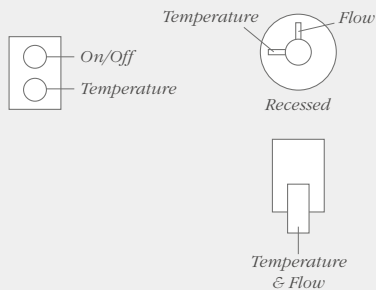

Mixer Showers - Create your own

Which shower valve to select...

Single outlet

Operates a single outlet only such as a slide rail kit OR a fixed showerhead.