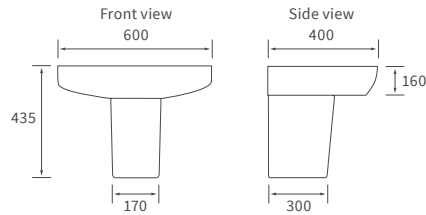

## BASIN WITH FULL PEDESTAL

600 x 400mm