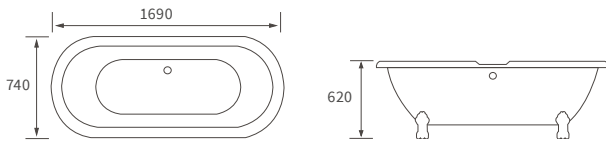

Freestanding baths

RICHMOND DOUBLE END BATH

Capacity 170 litres