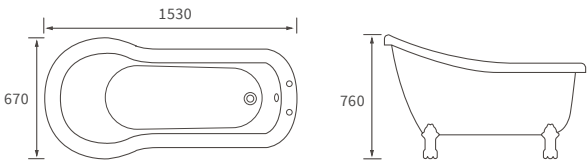

BAYSWATER BATH

Capacity 1530 x 670 x 760mm - 147 litres