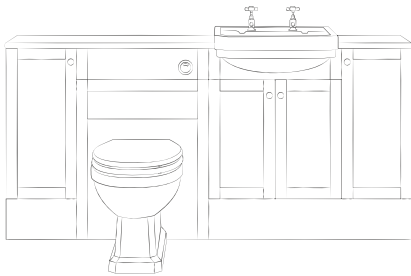

# Fitted furniture

*Fitted* bathroom furniture is all about maximising storage space, whilst offering flexibility in layout and design. It's also a great solution for hiding unsightly pipes whilst making your space totally functional. With a clutter free bathroom you are free to relax and enjoy some 'you' time.