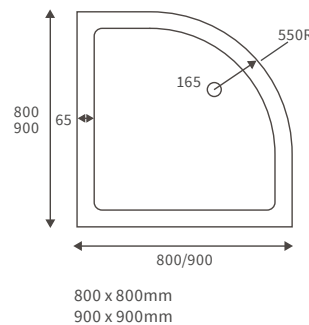

**ANTI-SLIP ULTRASLIM
QUADRANT TRAYS**