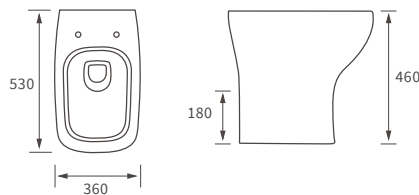

BTW RIMLESS & COMFORT HEIGHT PAN

Coupling to soil stack: Straight out and straight down

Distance from soil pipe spigot to wall: 30mm

For use with concealed cistern