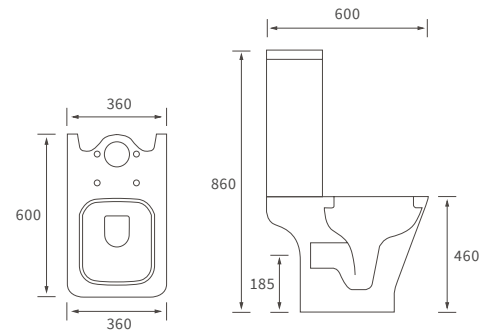

CLOSE COUPLED RIMLESS & COMFORT HEIGHT PAN AND CISTERN

Open back

Coupling to soil stack:
Straight out and straight down

Distance from soil pipe spigot to wall: 155mm

Cistern inlet position: Left