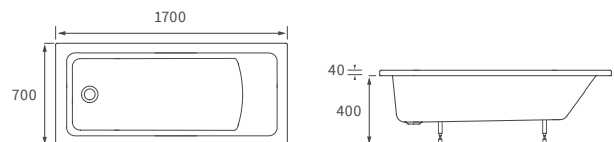

HOUSTON SQUARE SINGLE END BATH

Capacity 230 litres