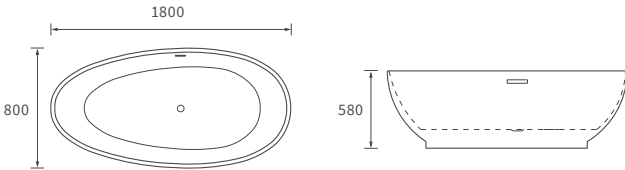

EDMONTON FLOORSTANDING BATH

Capacity 207 litres