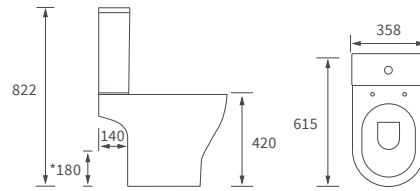

Coupling to soil stack:
Straight out,
straight down,
Left or Right
Distance from soil pipe
spigot to wall: 190mm
Cistern inlet position: Right

Coupling to soil stack:
Straight out and straight
down and left and right
Distance from soil pipe
spigot to wall: 190mm
Cistern inlet position: Right

RIMLESS CLOSE COUPLED PAN AND CISTERN OPEN BACK