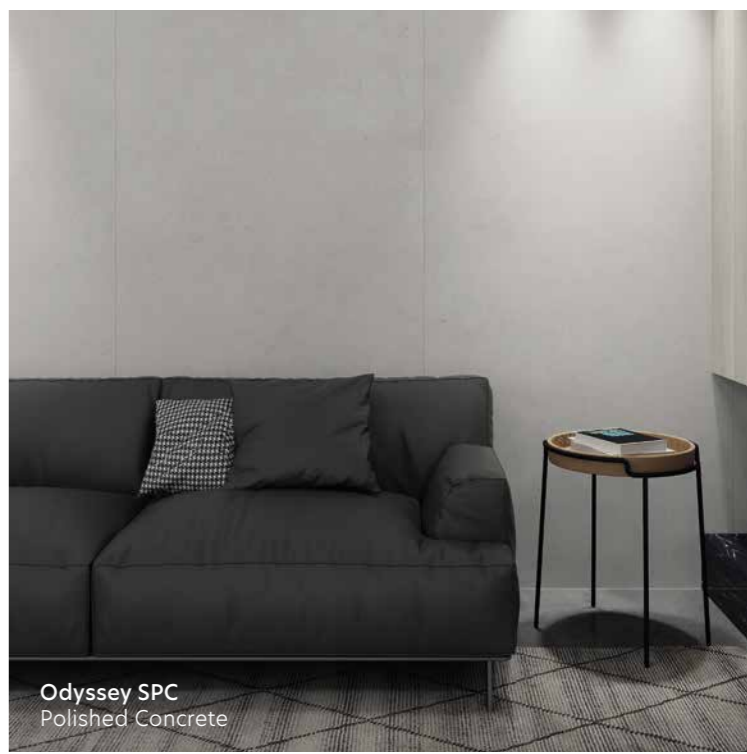

Transform your space with Guardian's new SPC wall panel range, combining modern elegance with durability.

Featuring sophisticated stone and concrete-inspired finishes, these panels offer a sleek, low-maintenance solution for a high-end look in homes and commercial spaces.

Available in two widths, 600 mm (tongue and groove) and 1,000 mm (flat edge), the panels are easy to install and built to last, bringing effortless style to any interior.

Odyssey SPC Panel Range

Bronze Carrara Marble

Charcoal Carrara Marble

Grey Carrara Marble

Grey Concrete

Polished Concrete

Neptune 250
Pergamon Marble

Natural-look Wall & Ceiling Panelling

NEPTUNE 250 Wall & Ceiling Range

The Guardian Neptune 250 range provides an alternative to classic marble or stone tiles and puts an end to black mold and condensation issues. Easy to fit, and with a wide variety of colour and pattern options to choose from, you can create striking visual effects using our panels, making your room as individual as you are.