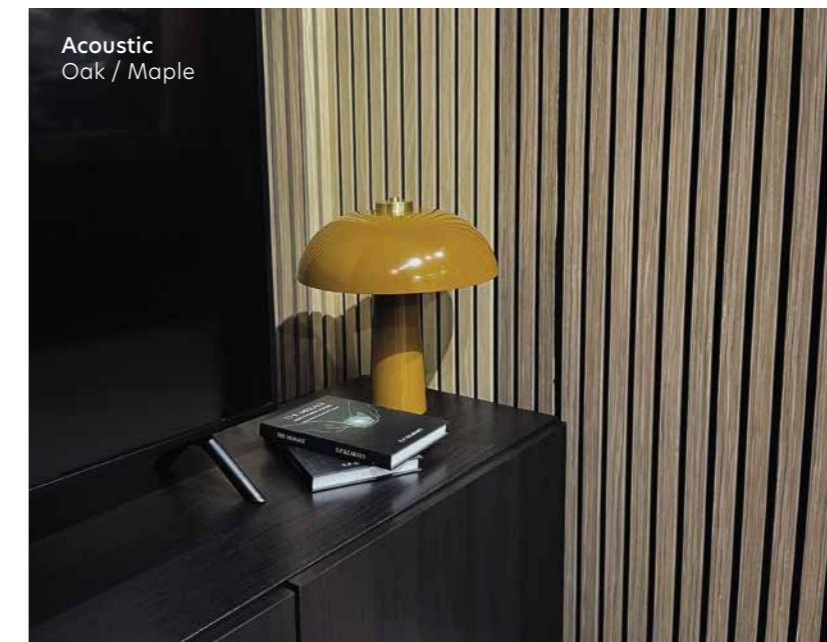

Acoustic Oak / Maple