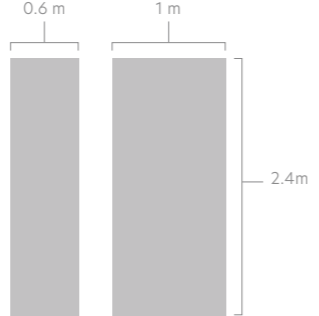

Available in two widths, 600 mm (tongue and groove) and 1,000 mm (flat edge), the panels are easy to install and built to last, bringing effortless style to any interior.

Odyssey SPC Panel Range

Bronze Carrara Marble