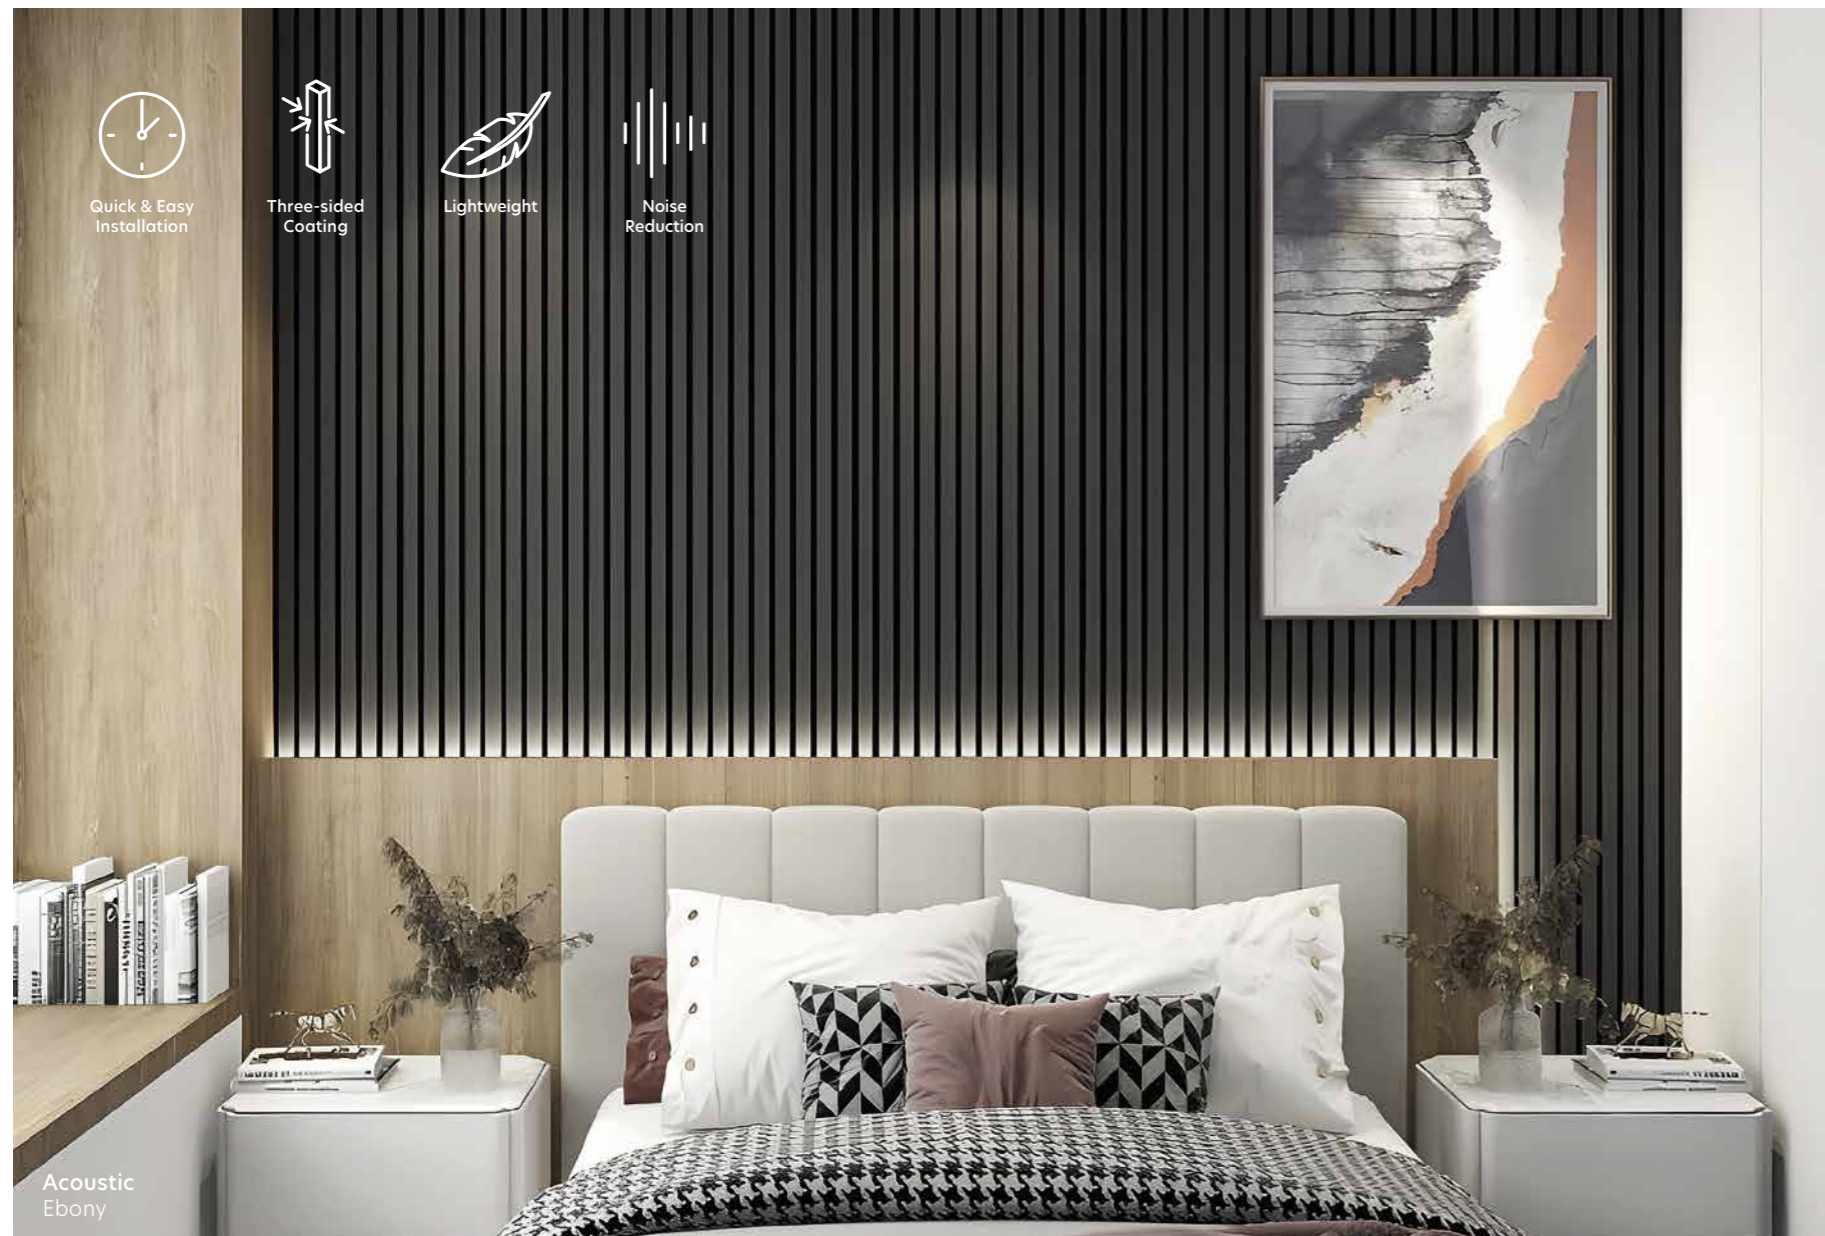

Acoustic Oak / Maple

Acoustic Oak

Quick & Easy Installation

Three-sided Coating

Lightweight

Noise Reduction

Acoustic Ebony