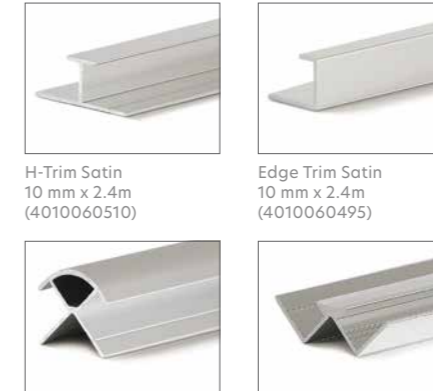

PVC: Chrome

1 Part Edge Trim Chrome 7/8 mm x 2.7m (4010060370) | 1 Part Edge Trim Chrome 10 mm x 2.7m (4010060375) | 2 Part Edge Trim Chrome 7/10 mm x 2.7m (4010060390) | 1 Part External Corner Chrome 8 mm x 2.7m (4010060398) | Internal Corner Trim Chrome 8 mm x 2.7m (4010060450) | Internal Corner Trim Chrome 10 mm x 2.7m (4010060460) | Right Angle Chrome 15 mm x 2.7m (4010060480) | Right Angle Chrome 25 mm x 2.7m (4010060434) | Right Angle Internal Chrome 28 mm x 2.7m (4010060435) | H Trim Chrome 8 mm x 2.7m (4010060437) | H Trim Chrome 10 mm x 2.7m (4010060445) | Quadrant Chrome 8/10 mm x 2.7m (4010060475) | Chrome Infill Strip 8 mm x 2.7m (4010060465)

PVC: Black

2 Part Edge Trim Black 8/10 mm x 2.7m (4010060385) | 2 Part Universal Corner Black 8/10 mm x 2.7m (4010060405) | Right Angle Black 25 mm x 2.7m (4010060430)

Aluminium: Satin 10 mm

H-Trim Satin 10 mm x 2.4m (4010060510) | Edge Trim Satin 10 mm x 2.4m (4010060495) | External Corner Satin 10 mm x 2.4m (4010060505) | Internal Corner Satin 10 mm x 2.4m (4010060500)