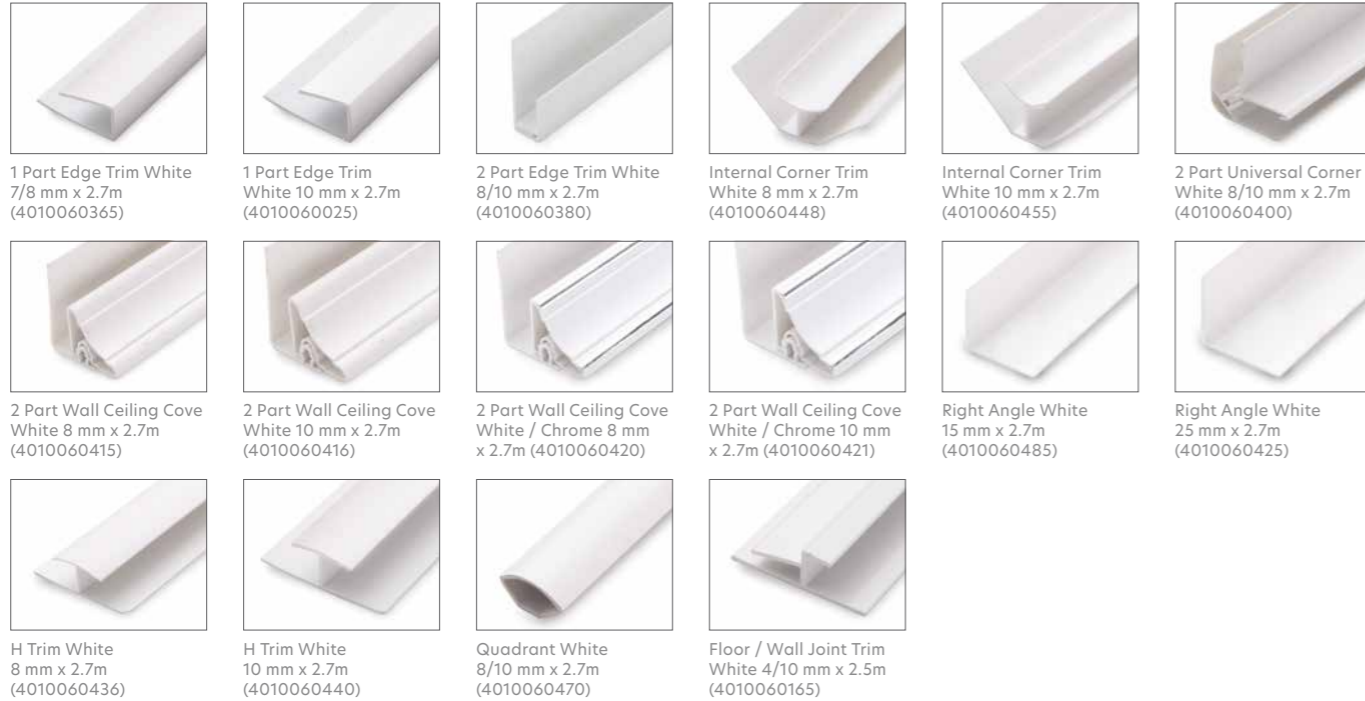

Accessories: Finishing Trims

A range of finishing trims designed to add the professional touch to our panels. Available in white, white chrome, black, and aluminum.

PVC: White

1 Part Edge Trim White 7/8 mm x 2.7m (4010060365) | 1 Part Edge Trim White 10 mm x 2.7m (4010060025) | 2 Part Edge Trim White 8/10 mm x 2.7m (4010060380) | Internal Corner Trim White 8 mm x 2.7m (4010060448) | Internal Corner Trim White 10 mm x 2.7m (4010060455) | 2 Part Universal Corner White 8/10 mm x 2.7m (4010060400) | 2 Part Wall Ceiling Cove White 8 mm x 2.7m (4010060415) | 2 Part Wall Ceiling Cove White 10 mm x 2.7m (4010060416) | 2 Part Wall Ceiling Cove White / Chrome 8 mm x 2.7m (4010060420) | 2 Part Wall Ceiling Cove White / Chrome 10 mm x 2.7m (4010060421) | Right Angle White 15 mm x 2.7m (4010060485) | Right Angle White 25 mm x 2.7m (4010060425) | H Trim White 8 mm x 2.7m (4010060436) | H Trim White 10 mm x 2.7m (4010060440) | Quadrant White 8/10 mm x 2.7m (4010060470) | Floor / Wall Joint Trim White 4/10 mm x 2.5m (4010060165)