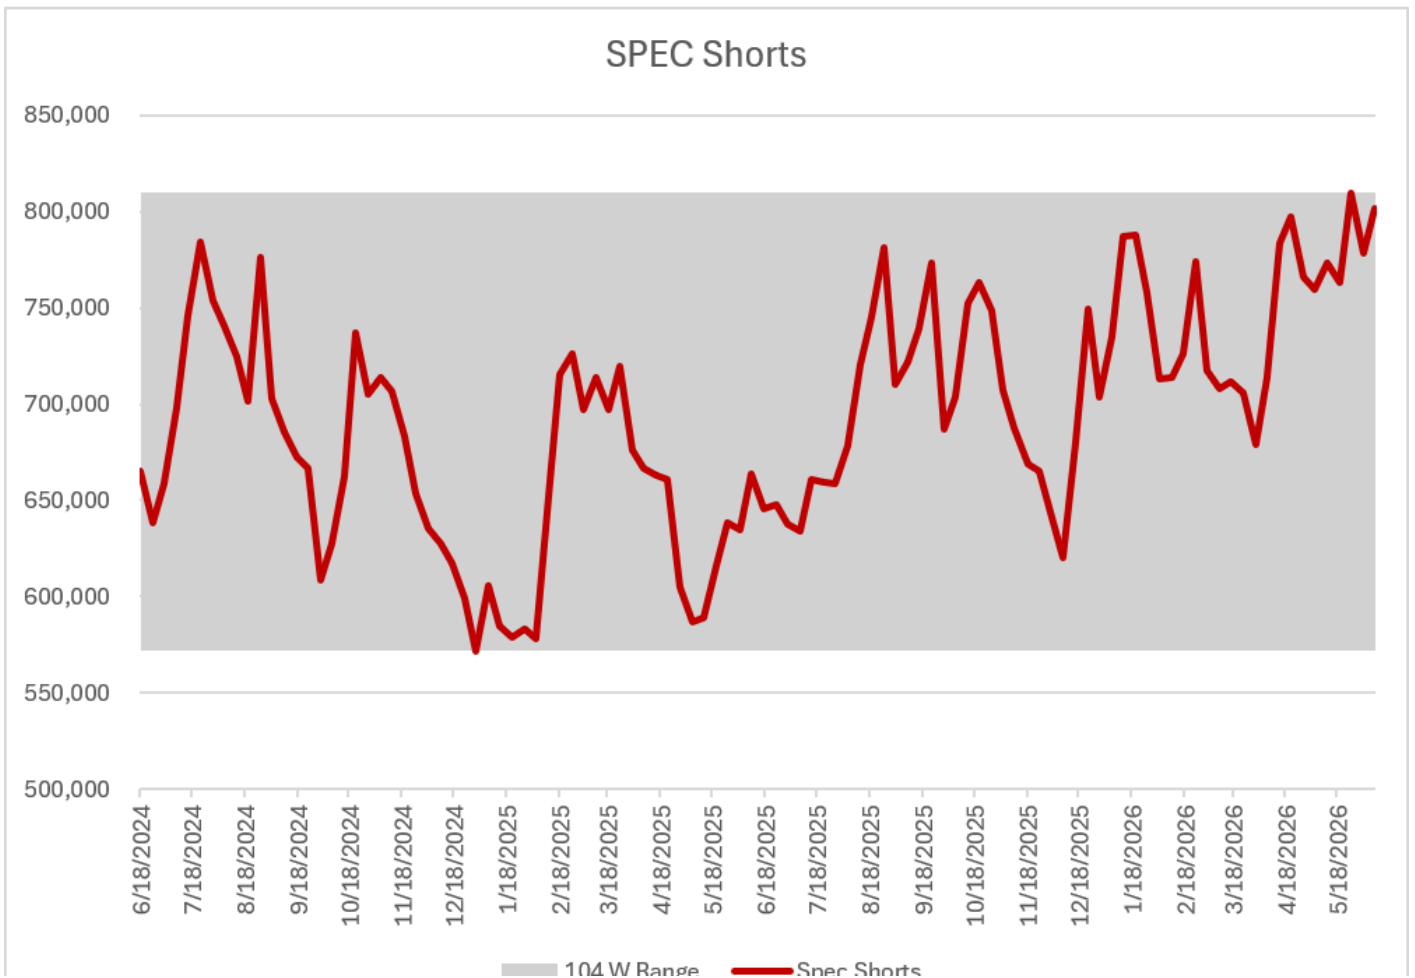

Expanded to show 2 year (104 week) range

Swap Delta Net POS

Michael Byrne

michael@elevenanalyticsllc.com

(502) 552-8169

www.elevenanalyticsllc.com