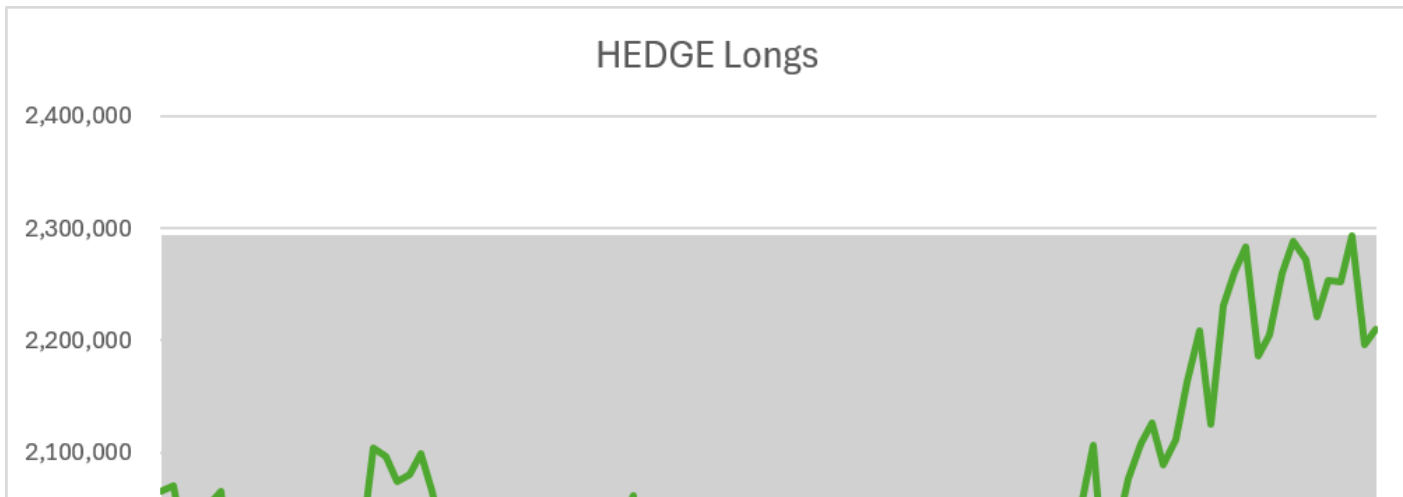

Expanded to show 2 year (104 week) range

Swap Delta Net POS

Michael Byrne

michael@elevenanalyticsllc.com

(502) 552-8169

www.elevenanalyticsllc.com