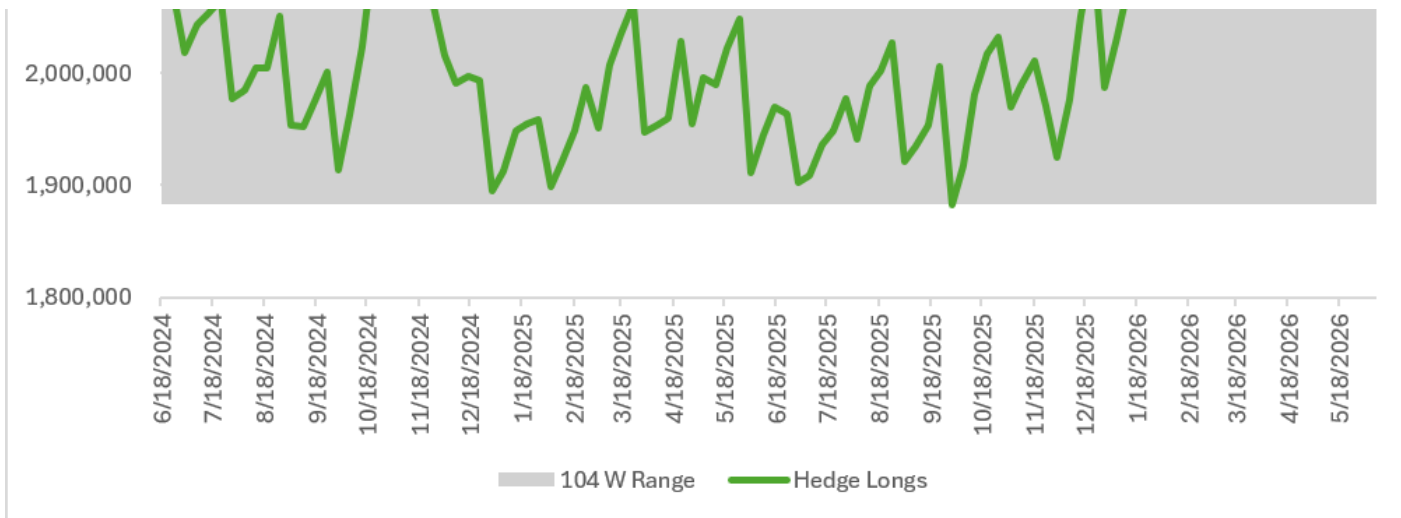

Expanded to show 2 year (104 week) range

Swap Delta Net POS

Michael Byrne

michael@elevenanalyticsllc.com

(502) 552-8169

www.elevenanalyticsllc.com