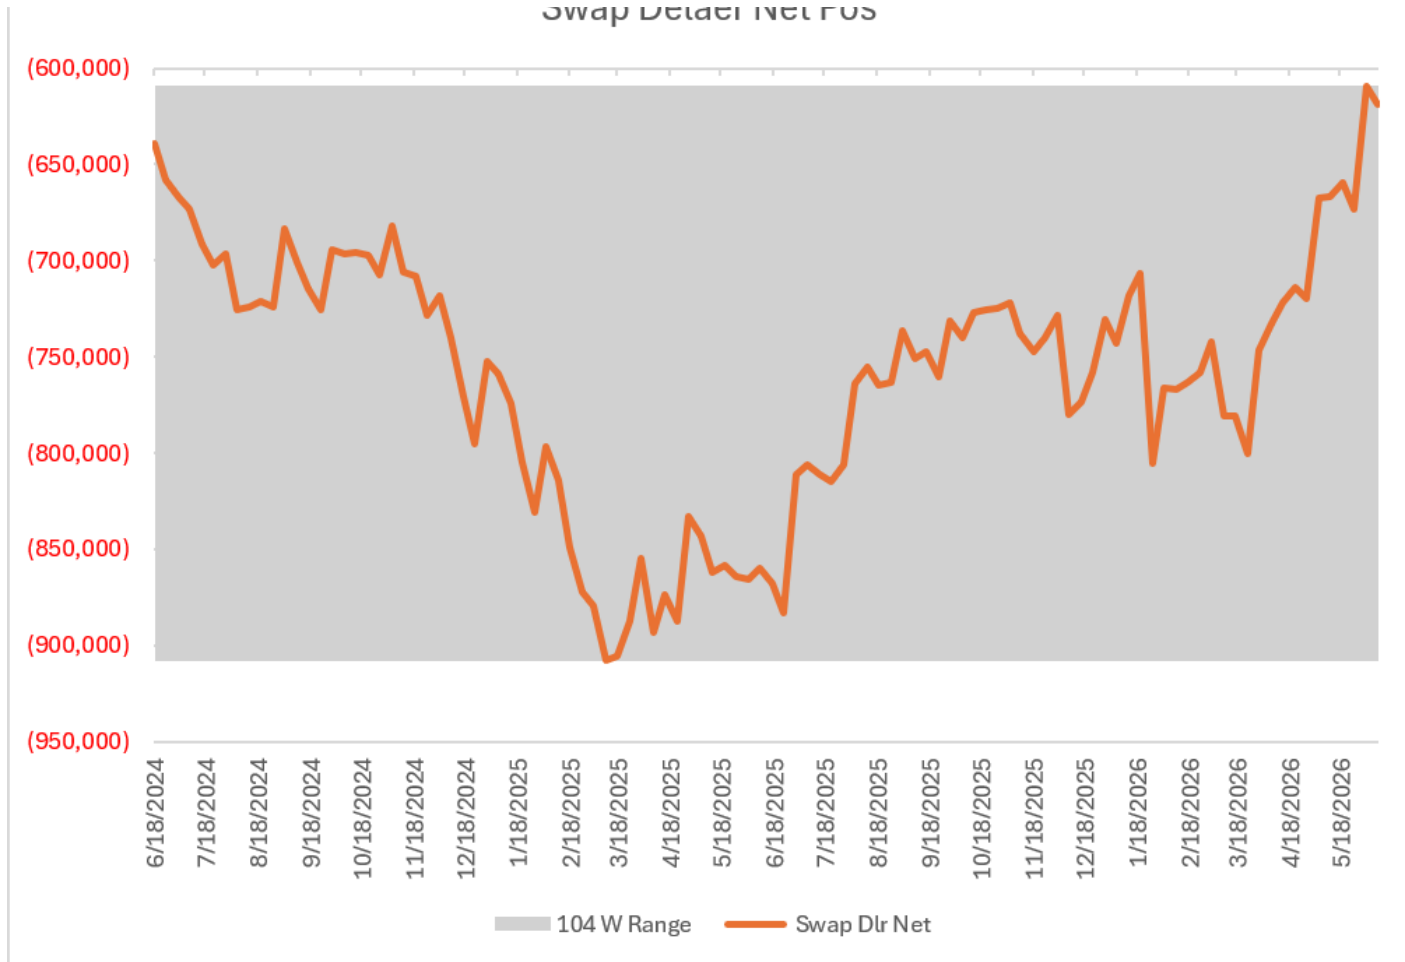

Expanded to show 2 year (104 week) range

Swap Delta Net POS

Michael Byrne

michael@elevenanalyticsllc.com

(502) 552-8169

www.elevenanalyticsllc.com