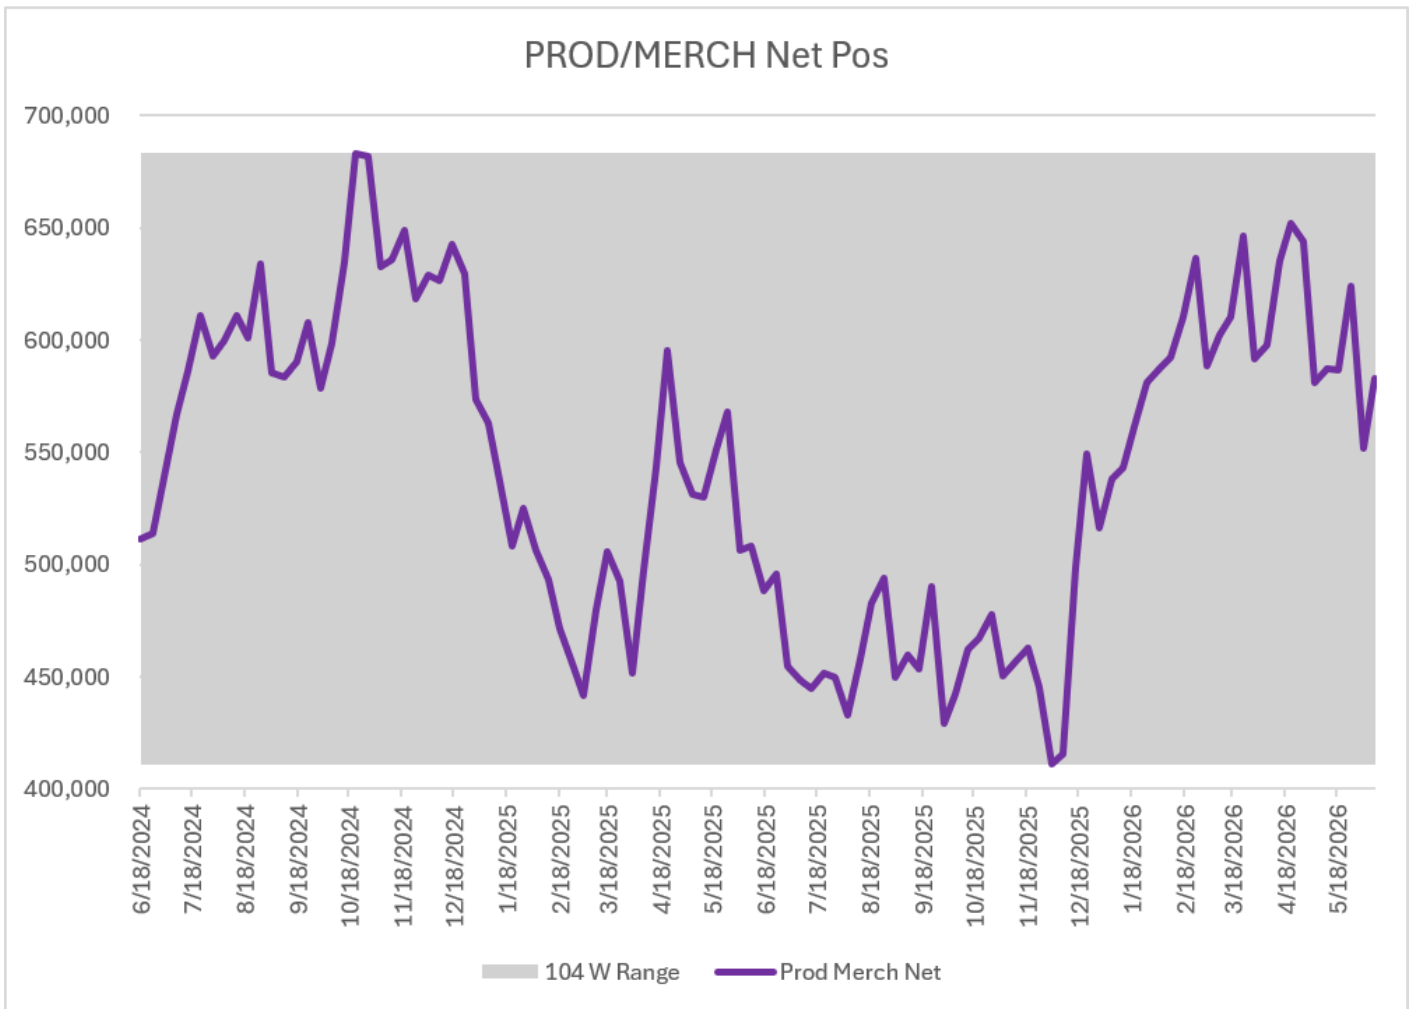

Expanded to show 2 year (104 week) range

Swap Delta Net POS

Michael Byrne

michael@elevenanalyticsllc.com

(502) 552-8169

www.elevenanalyticsllc.com