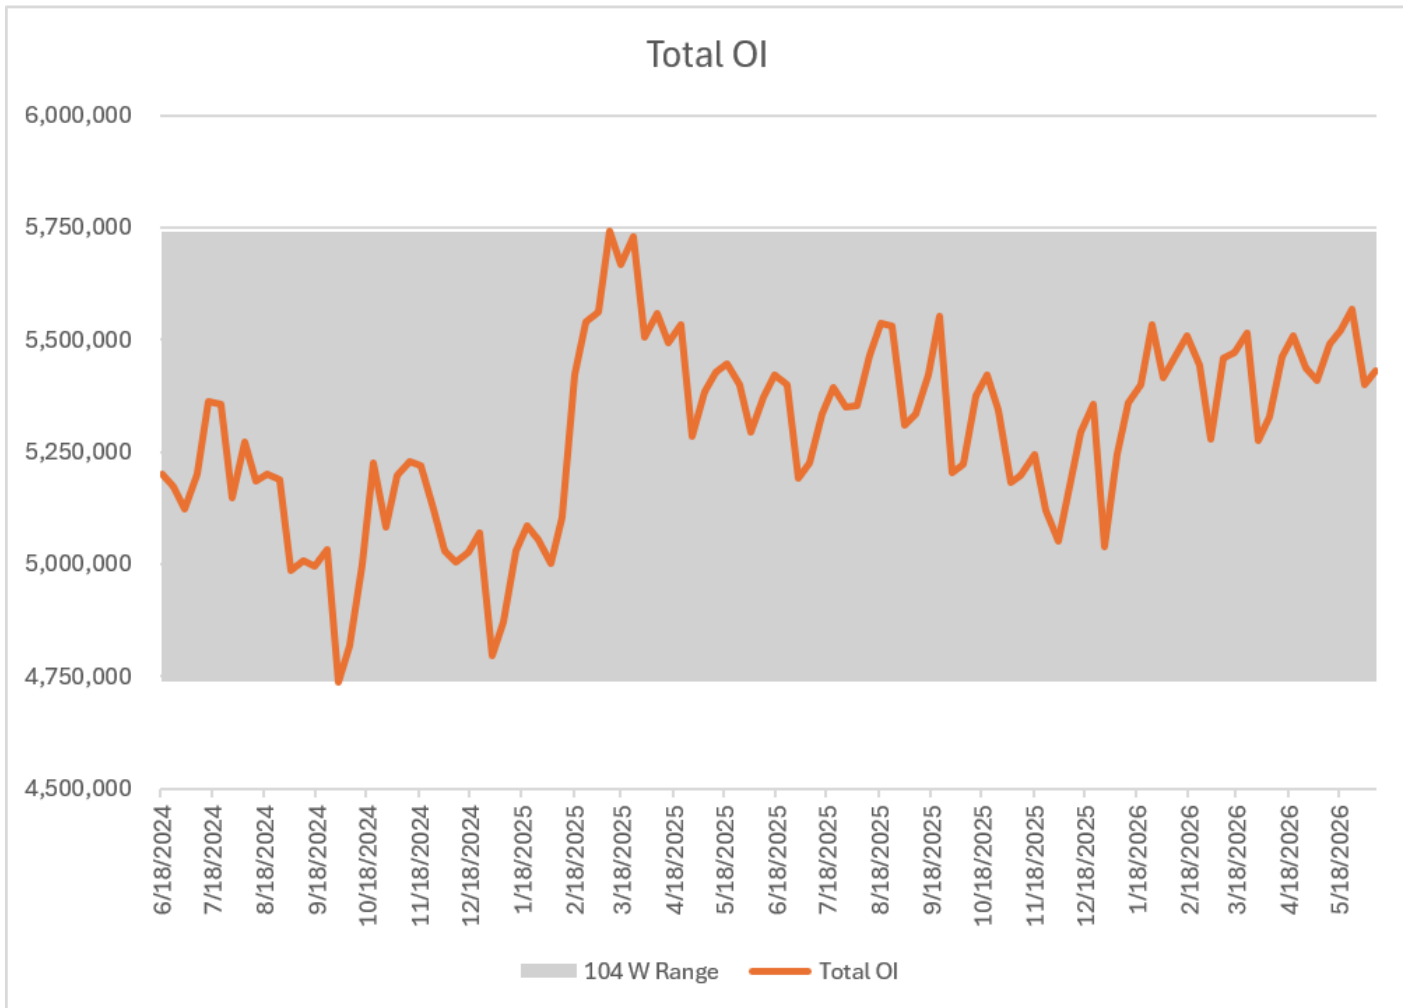

Expanded to show 2 year (104 week) range

Swap Delta Net POS

Michael Byrne

michael@elevenanalyticsllc.com

(502) 552-8169

www.elevenanalyticsllc.com