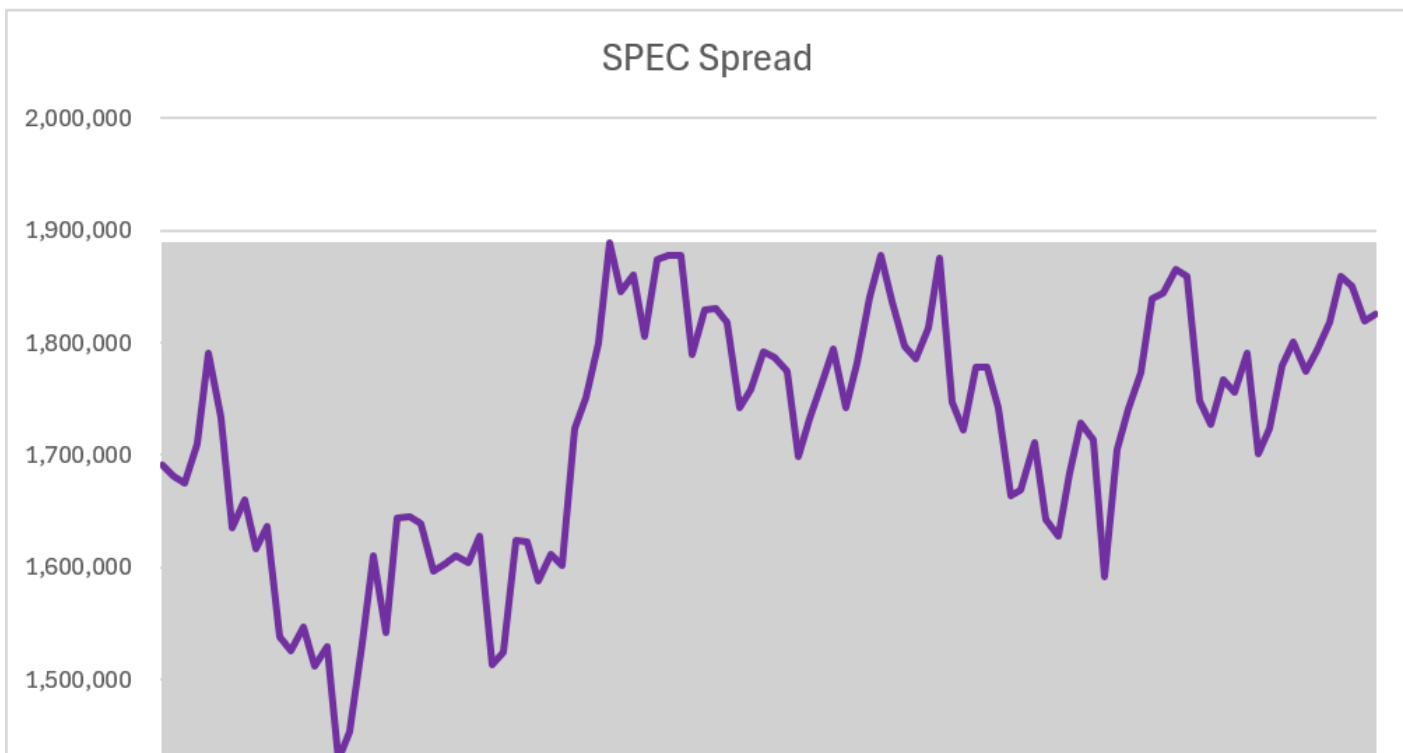

Expanded to show 2 year (104 week) range

Swap Delta Net POS

Michael Byrne

michael@elevenanalyticsllc.com

(502) 552-8169

www.elevenanalyticsllc.com