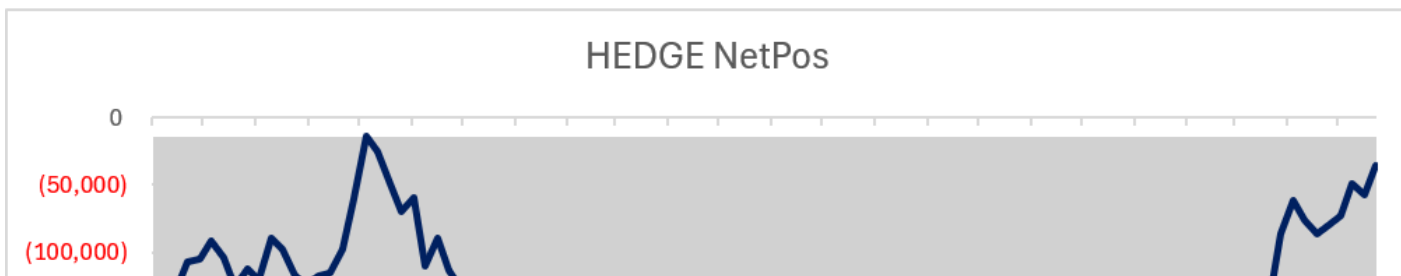

Expanded to show 2 year (104 week) range

Swap Delta Net POS

Michael Byrne

michael@elevenanalyticsllc.com

(502) 552-8169

www.elevenanalyticsllc.com