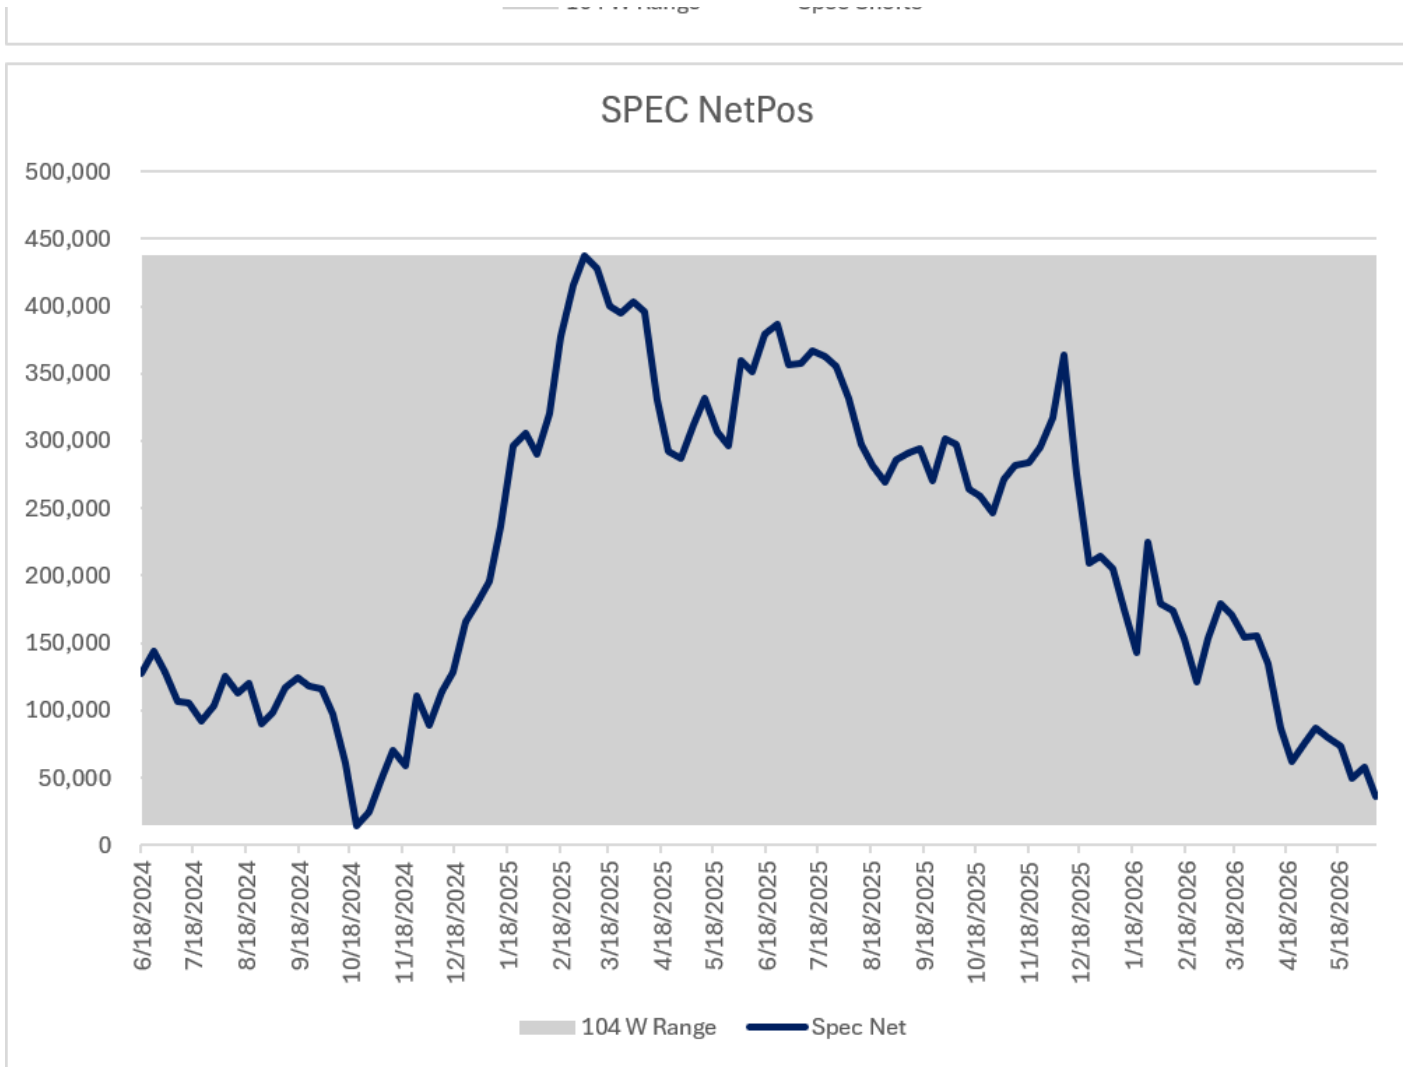

Expanded to show 2 year (104 week) range

Swap Delta Net POS

Michael Byrne

michael@elevenanalyticsllc.com

(502) 552-8169

www.elevenanalyticsllc.com