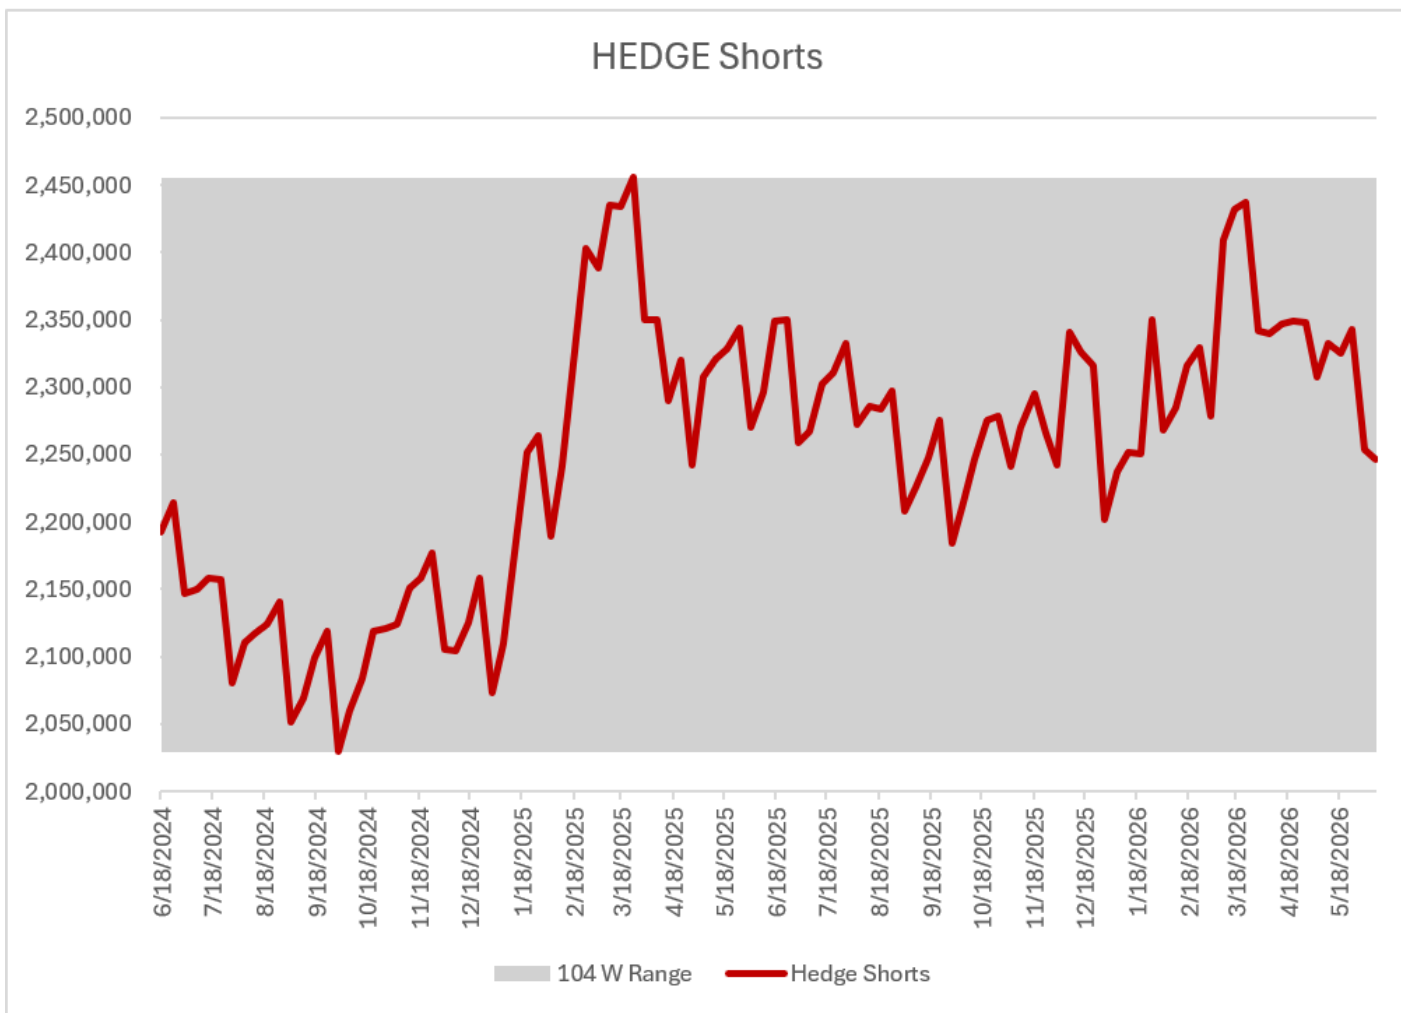

Expanded to show 2 year (104 week) range

Swap Delta Net POS

Michael Byrne

michael@elevenanalyticsllc.com

(502) 552-8169

www.elevenanalyticsllc.com