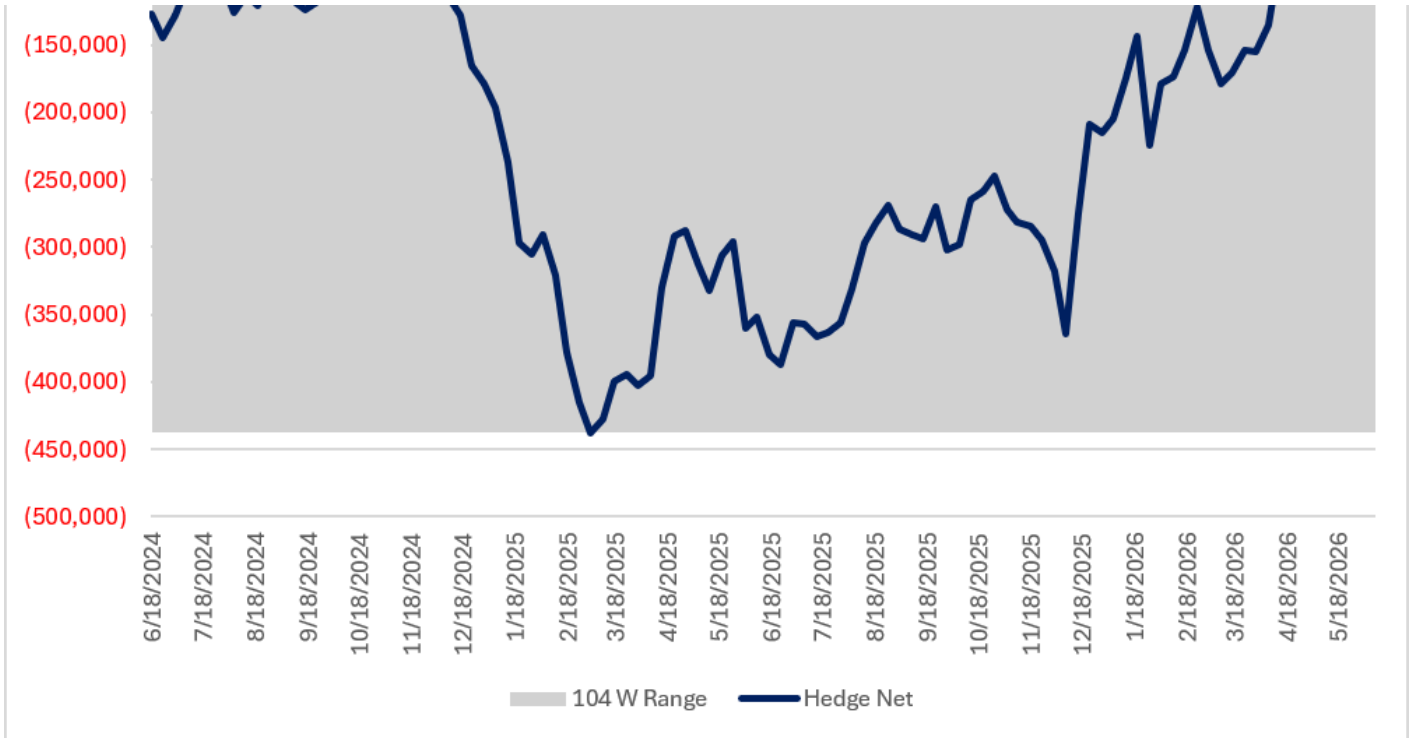

Expanded to show 2 year (104 week) range

Swap Delta Net POS

Michael Byrne

michael@elevenanalyticsllc.com

(502) 552-8169

www.elevenanalyticsllc.com