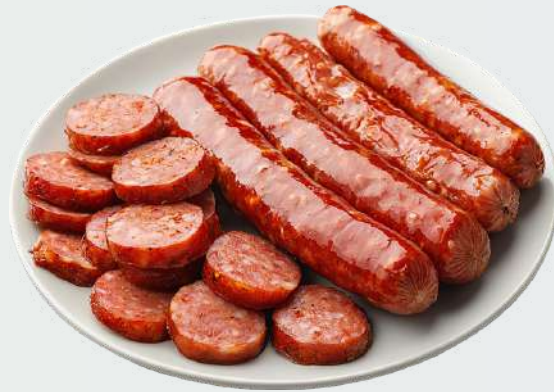

SAUSAGES

Gusto Más

PRODUCT	TYPE/Specs	Packaging
SMOKED FRANKFURTER CHICKEN SAUSAGE	465 g e	Vacuum
SMOKED HOT DOG CHICKEN SAUSAGE	465 g e	Vacuum
PEPERONI SMOKED BEEF SUJUK	800 g e	Baton
SALAMI SMOKED BEEF SUJUK	1500 g e	Baton