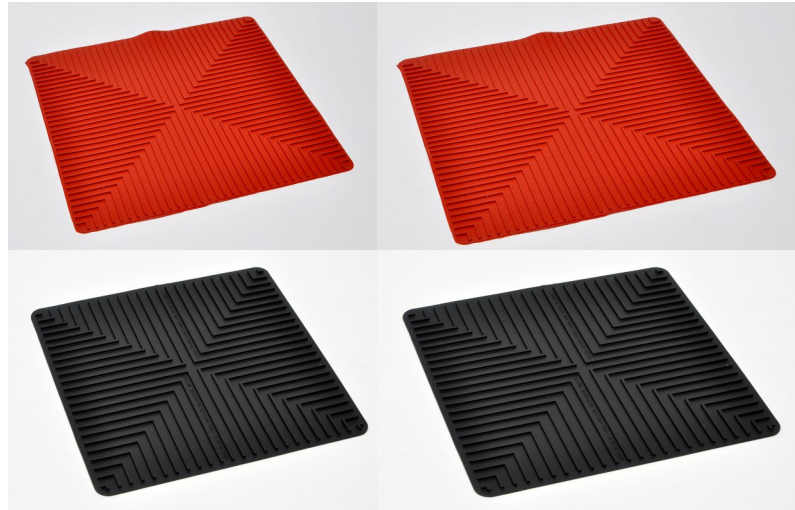

FISCHER TECHNICAL COMPANY

Laboratory Safety Mats

Lab Mat Series

Silicone Lab Safety Mats Feature a Non Slip Surface that come in two sizes and colors.

Item	Color	Size	Weight
LABMATBLK	Black	250MM X 250MM	0.3 LBS
LABMATBLK-L	Black	350MM X 350MM	0.7 LBS
LABMATRED	Red	250MM X 250MM	0.3 LBS
LABMATRED-L	Red	350MM X 350MM	0.7 LBS