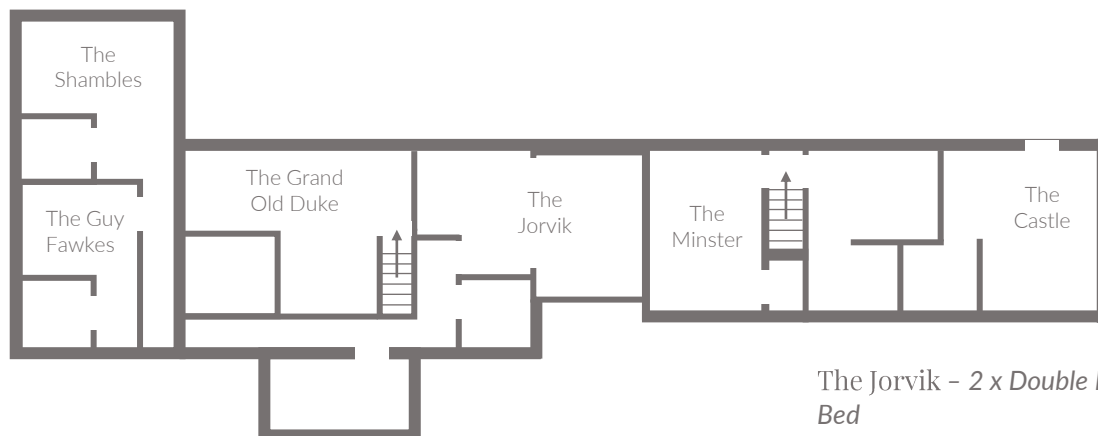

DEIGHTON LODGE

House Layout & Bedroom Count

Ground Floor

Bridal Parlour - 1 x Double Sofa Bed

Living Room - 1 x Small Double Sofa Bed

First Floor

The Jorvik - 2 x Double Bed & 1 x Single Sofa Bed

The Grand Old Duke - 1 x King Size Bed

The Shambles - 2 x Single Beds / Super Kings

The Guy Fawkes - 1 x Double Bed

The Bunker - 1 x Bunk Bed (2 Beds)

The Minster - 3 x Double Beds

The Castle - 2 x Single Beds / Super King