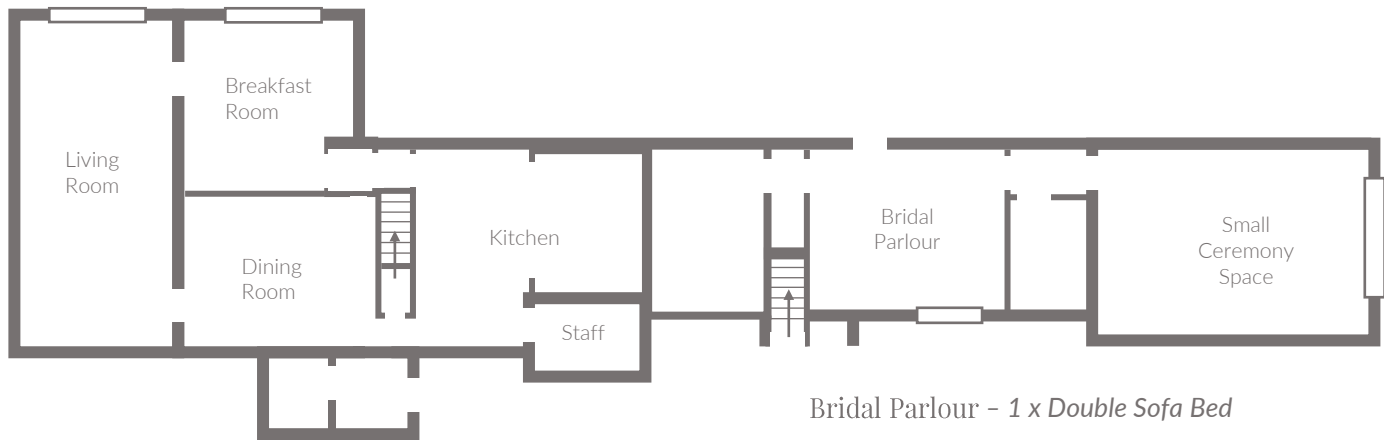

DEIGHTON LODGE

House Layout & Bedroom Count

Ground Floor

Bridal Parlour - 1 x Double Sofa Bed

Living Room - 1 x Small Double Sofa Bed

First Floor

The Jorvik - 2 x Double Bed & 1 x Single Sofa Bed

The Grand Old Duke - 1 x King Size Bed

The Shambles - 2 x Single Beds / Super Kings

The Guy Fawkes - 1 x Double Bed

The Bunker - 1 x Bunk Bed (2 Beds)

The Minster - 3 x Double Beds

The Castle - 2 x Single Beds / Super King