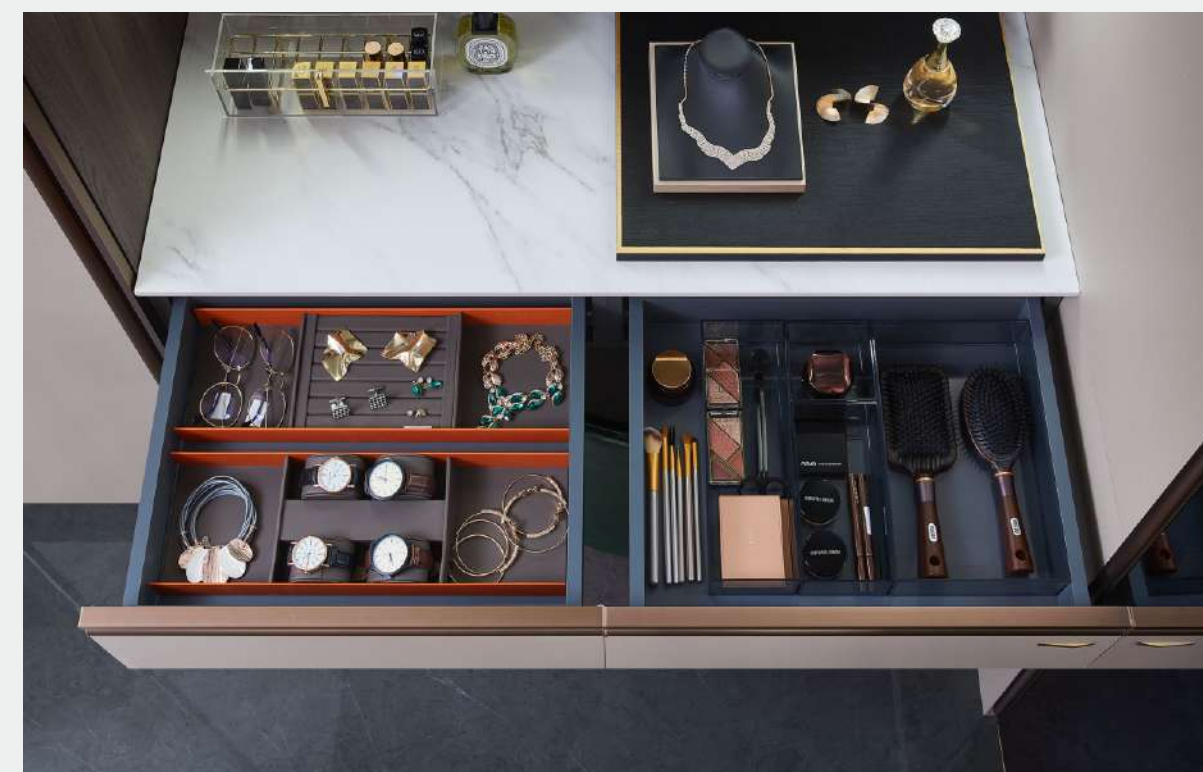

FIRST LIGHT

Style: Modern

PCWY22019-1000

Door Style: YMH022
Door Finish: Powdery Coating PWMH0020
Countertop: PWTE0081

CHARM LORDS

Style: Italian Minimalism

PLWY22054

Door Style: YME003