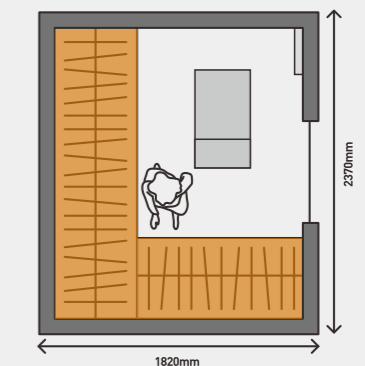

L-SHAPE medium-sized wardrobe (5m²)

Suitable for long and narrow areas, having an island as an option.