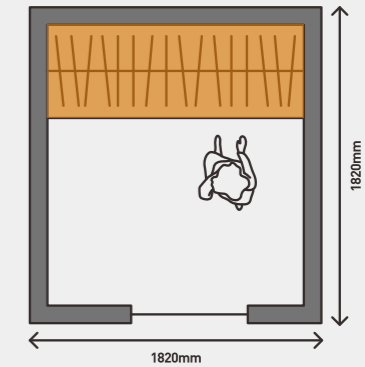

### U-SHAPE large space wardrobe ( 3-10m<sup>2</sup> )

It is suitable for square areas with large area and wide space, with high utilisation and clear partition.  
Rotating shelving is available.