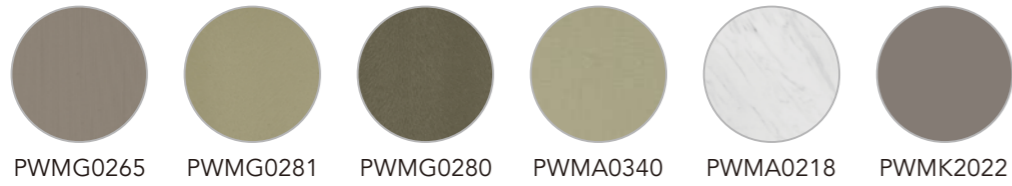

DEWROMA

Door Profile: YMG159/YMG160/YMG161/YMG162/YMG002/YMK118B/YMA001

Door Finish PVC/Melamine/Lacquer

Carcases Melamine