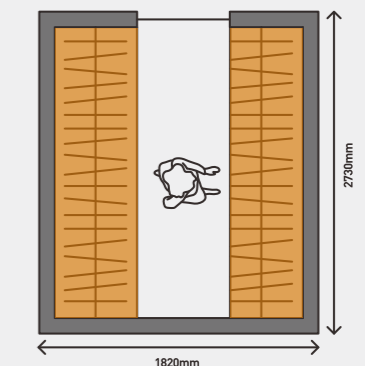

TWO ROWS

Suitable for long and narrow areas, having an island as an option.