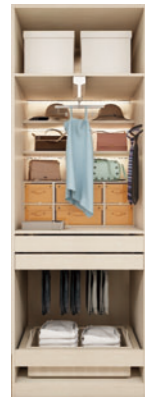

Wardrobe Modules

Stack module
Wide: 764mm-964mm
Function
Hanging, stacking and storage
Accessories
Lifting rod, drawers, storage boxes, safe

Narrow module
Wide: 400mm-1100mm
Function
Hanging
Accessories
Clothes rails, shelves

Decoration module 1
Wide: 562mm (inner space)
Function
Storage
Accessories
Perpendicular clothes rail, shelves, pull-out basket, safe

YG004

Decoration module 2
Wide: 782mm (inner space)
Function
Storage
Accessories
Perpendicular clothes rail, shelves, pull-out basket, trousers rack

Winter clothing module
Wide: 400mm-1100mm
Function
Hanging
Accessories
Clothes rail, storage boxes, dress mirror

Summer clothing module
Wide: 400mm-1100mm
Function
Hanging
Accessories
Clothes rail, storage boxes, dress mirror

Narrow cabinet (for men)
Deep: 200mm (inner space)
Function
Decoration storage
Accessories
Narrow cabinet, hooks

Narrow cabinet (for women)
Deep: 200mm (inner space)
Function
Decoration storage
Accessories
Narrow cabinet, hooks, mirror

Combination Examples

SINGLE WALL

U-SHAPE

L-SHAPE

TWO ROWS