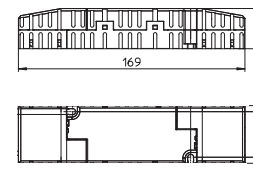

MODEL	WATTS	CUT-OUT	COLOUR TEMPERATURE	*Lumens	OPTIC
PHA-05	05	85mm	3000K	720	15°
PHA-13	13	85mm	*4000K	1297	25°
PHA-23	23	118mm	5000K	1800	40°
PHA-30	30	118mm		2300	
PHA-40	40	118mm		3000	

Geometry

Remote converter