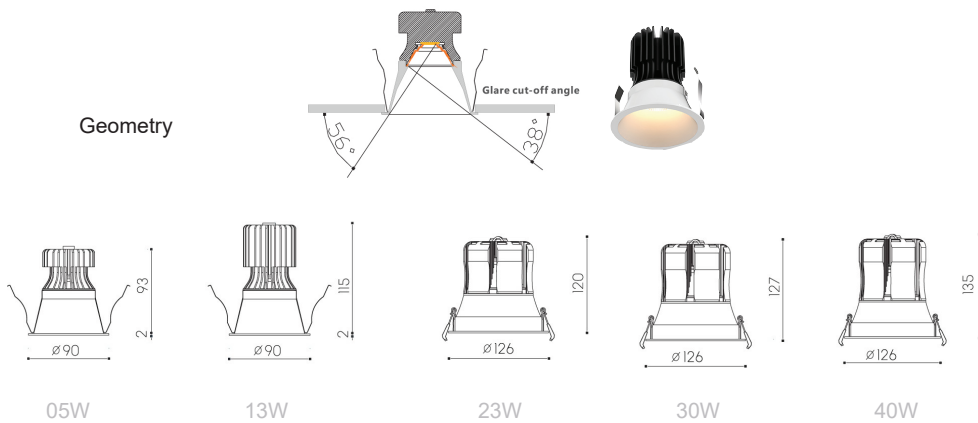

- Ultra low glare COB downlight module
- Phase dimming, Dali and Analogue protocol variants
- Standard CRI85+ - CRI90+ on request
- Injection moulded PMMA refractor combined with high purity specular insert
- Broad wattage spectrum utilising CREE LED engine 50,000h - TM21 Projections
- Remote converter - hard wire or flex & plug option
- VS Lighting Ceramic COB and converter option - GmbH 100,000h Package on request

MODEL	WATTS	CUT-OUT	COLOUR TEMPERATURE	*Lumens	OPTIC
PHA-05	05	85mm	3000K	720	15°
PHA-13	13	85mm	*4000K	1297	25°
PHA-23	23	118mm	5000K	1800	40°
PHA-30	30	118mm		2300	
PHA-40	40	118mm		3000	

Geometry

Remote converter