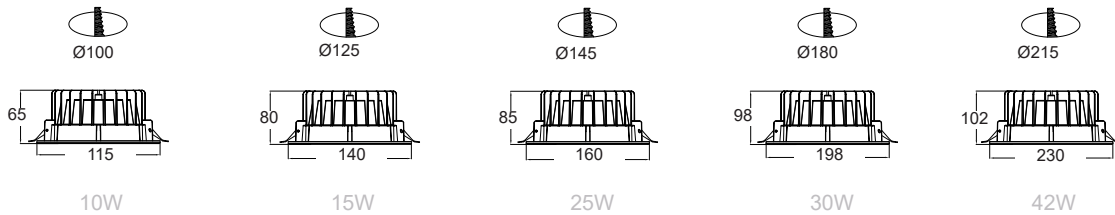

- Ultra low glare COB downlight module
- Phase dimming, Dali and Analogue protocol variants
- Standard CRI85+ LED Higher rendering index on request
- Injection moulded PMMA refractor combined with high purity specular insert
- Broad wattage spectrum utilising Citizen LED engine 50,000h - TM21 Projections
- Remote converter - hard wire or flex & plug option
- VS Lighting Ceramic COB and converter option - GmbH 100,000h Package on request

MODEL	WATTS	CUT-OUT	COLOUR TEMPERATURE	*Lumens	LENS
PLD-10	10	100mm	3000K	1320	F-frost
PLD-15	15	125mm	*4000K	1832	
PLD-25	25	145mm	5000K	2725	
PLD-30	30	180mm		3270	
PLD-42	42	215mm		4688	

Geometry

Remote converter