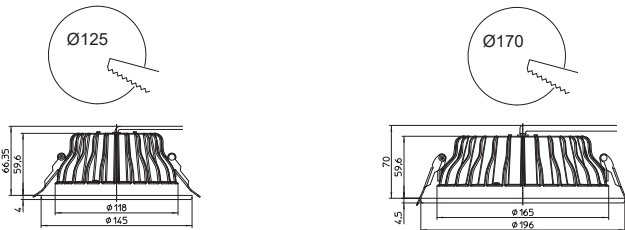

RA-125

RA-170

RA-210

MODEL	WATTS	CUT-OUT	COLOUR TEMPERATURE	*Lumens	LENS
RA-125	20	125mm	3000K	2170	C-clear
	20	125mm	*4000K	2240	F-frost
	20	125mm	5000K	2265	D-dual
RA-170	28	170mm		2915	
	28	170mm		3010	
RA-210	34	210mm		3920	
	34	210mm		4050	
	34	210mm		4090	

Geometry

Remote converter

- LONG SERVICE LIFE TIME: UP TO 100,000 hrs.
- WITH SEPARATE DRIVER
- UP TO 140 L/W
- HIGH QUALITY COB TECHNOLOGY
- 5 YEARS GUARANTEE

Distribution (cd/klm)