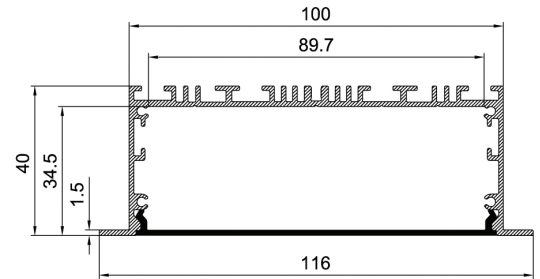

Color 

Features:

1. Model: eV920
2. Material: AL6063+PC
3. Surface: Anodized/Painting
4. Lighting source width: 90mm
5. Length: 4m/max
6. Installation: For offices, conference rooms, supermarkets, home lighting, etc.

Accessory:

End cap

Connector

Mounting Clip

Installation: