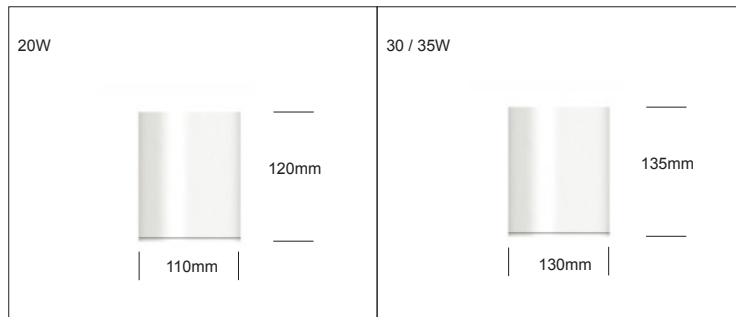

CUBIK - Downlight

- Performance surface mount COB downlight module
- Phase dimming, dali and analogue dimming options
- Standard CRI85+ / 90+ on request
- IP44 - Facia, Clear polycarbonate lens IK9 diffusion lens options available
- Quality Nichia LED engine 60 degree beam

MODEL	WATTS	L / W / H mm	COLOUR TEMPERATURE	Lumens*	LENS
CBK	20	110/110/120	3000K	1907	*C-clear
	20	110/110/120	4000K	2080	F-frost D-dual
CBK	30	130/130/135		3150	
	30	130/130/135		3420	
CBK	35	130/130/135		3710	
	35	130/130/135		3974	

Geometry