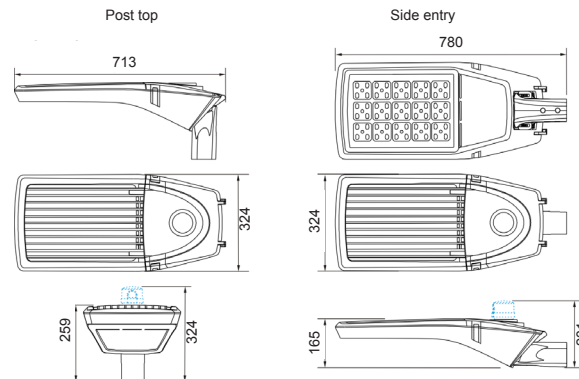

TECHTONIC - STREET

- Performance optic area / street module
- Engineered LED optic delivers comfortable viewing angle
- Phase dimming, dali and analogue dimming options
- Standard CRI70, IK08, IP66
- 40-60mm pole spigot entry, Tilt adjustment to 10 degrees
- Quality ~ 120-240V Philips LED converter hard wire or flex-tail options
- Class I and Class II 12 or 24 V DC options

MODEL	WATTS	OPTIC	COLOUR TEMPERATURE	Lumens	NEMA / CONTROL
TST-S	60	TYPE I	4000K	8700	N3
	90	TYPE II	5000K	13050	N5
	120	TYPE III		17400	N7
TST-M	150	TYPE IV		21750	PE - CELL
	180	TYPE V		26100	
	210			30450	
	235			34075	

Geometry

TST-S

TST-M

Candela plots