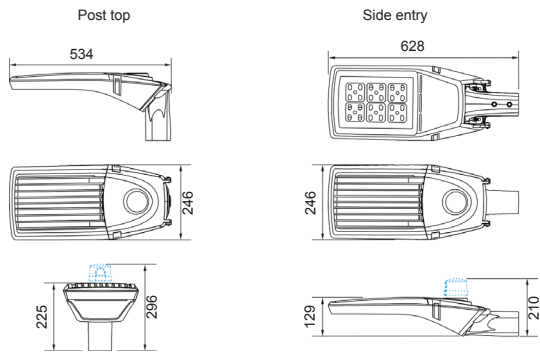

Geometry

TST-S