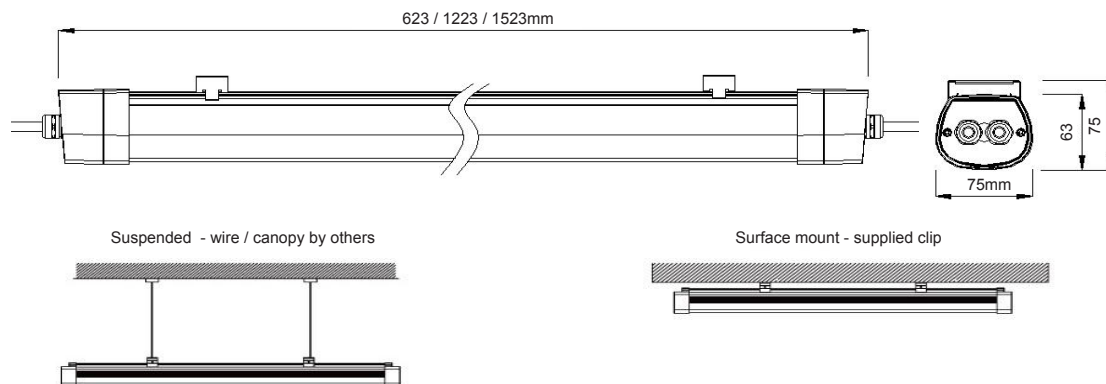

Integral - termination bulkhead

Multiple cable entry / through wiring options

- Max (32 Pieces - 60W 3-core 1.5mm conductor)
- Max (48 Pieces - 60W 3-core 2.5mm conductor)

VAPOR

- Performance industrial vapor proof linear - IP65
- Engineered LED optic delivers comfortable diffuse light. Deglaring option - CD
- Fast-fit installation and wiring facility
- Photocontrol and sensor options
- Standard CRI80+
- Tough polycarbonate encapsulation, 316 Stainless steel screws
- 200-240V AC LED converter hard wire or flex-tail / flex&plug option

MODEL	WATTS	OPTIC	COLOUR TEMPERATURE	Lumens	Length
VA20	20	120 / CD	3000K	2397	623
VA40	40	120 / CD	4000K	4795	1223
VA50	50	120 / CD	5000K	6258	1523
VA60	60	120 / CD		7441	1523

Geometry

UGR<19 Conical deglaring insert - CD + clear lens