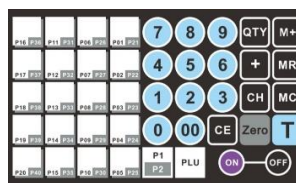

CPT20 NTEP Legal for Trade Price Computing Scale

The **Scale-Shop CPT20 Price Computing Scale** is an economical Price Computing scale designed for fast, accurate operation and ideally suited for a wide range of commercial applications. Combining a dual range operation and an internal rechargeable battery, the **Scale-Shop CPT20 Price Computing Scale** offers accuracy, durability and portability in one practical design.

Standard features:

- Removable stainless-steel weighing pan and durable plastic housing with protective cover
- Internal rechargeable lead acid battery with 300 hours of use on a single charge
- Large backlit Multi Line LCD
- Dual range for added flexibility
- Accumulation, Add Up and Change Functionality
- 40 PLU's (Price Look Ups)
- Power saving Auto Power Off

Specifications:

Item Number	CPT20-6	CPT20-15	CPT20-30	CPT20-60
Dual Range Capacity x Readability	3lb x 0.001lb 6lb x 0.002lb	6lb x 0.002lb 15lb x 0.005lb	15lb x 0.005lb 30lb x 0.01lb	30lb x 0.01lb 60lb x 0.02lb
Displayed Resolution	1:3,000	1:3,000	1:3,000	1:3,000
Weighing Units	Lbs			
Application Modes	Price Computing, Accumulation, Add Up & Change Functions			
Display	2.5" x 3" Multi Line LCD			
Stabilization Time	≤ 2 seconds			
Operating Temperature & Humidity	14° to 104°F / -10° to 40°C ≤90% relative humidity, non-condensing			
Power	AC Adapter 12V DC/1000mA, 6v/4.5Ah Internal rechargeable lead acid battery			
Battery Life	300 hours continuous use with 12-hour recharge time			
Calibration	Automatic external			
Construction	Stainless steel platform, ABS housing			
Pan Size	12.5" x 9"			
Scale Dimensions W x D x H	13" x 14" x 4.75"			
Shipping Dimensions W x D x H	15" x 15" x 6"			
Net Weight	8.2lb			
Shipping Weight	10lb			
NTEP CofC	NTEP CC: 14-041			