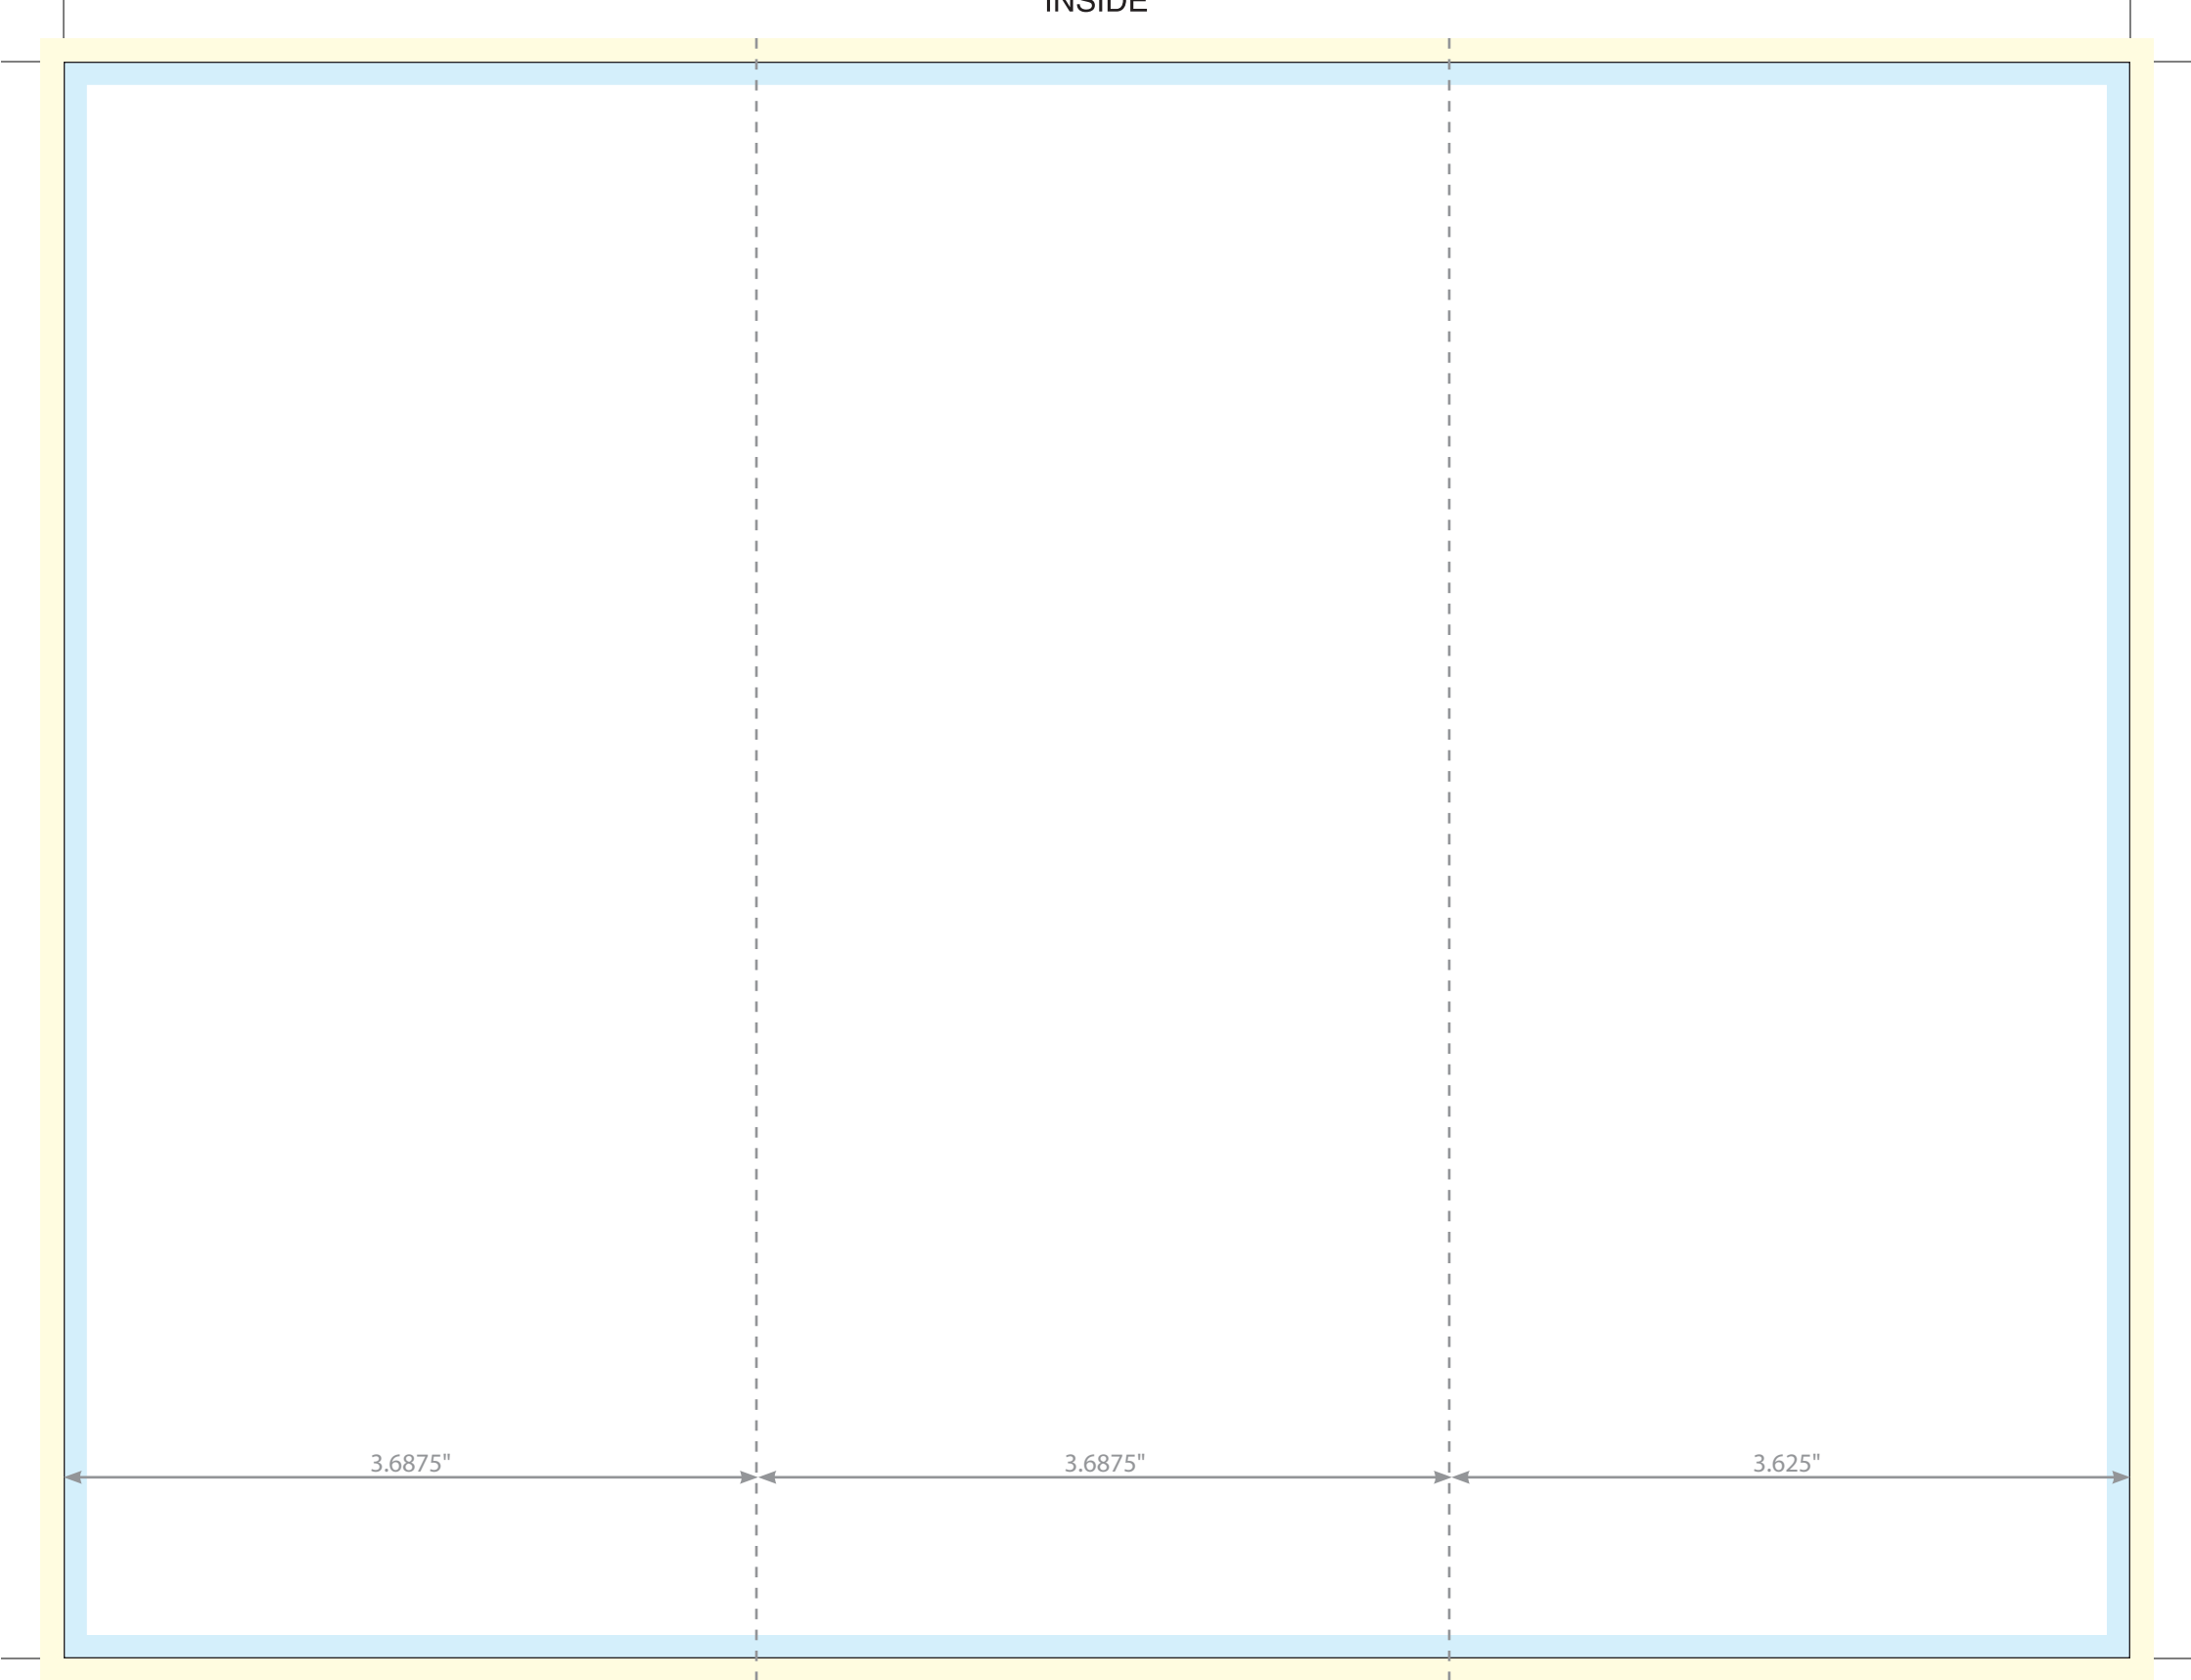

3.625"

3.6875"

3.6875"

Product Description: Brochure 8.5" x 11" Roll Fold Outside

Actual Document Size: 8.5" x 11"

Finished Document Size: 3.6875" x 8.5"

■ Bleed ■ Safe Area | Folds | Document Size

INSIDE

Product Description: Brochure 8.5" x 11" Roll Fold Inside

Actual Document Size: 8.5" x 11"

Finished Document Size: 3.6875" x 8.5"

■ Bleed ■ Safe Area | Folds | Document Size