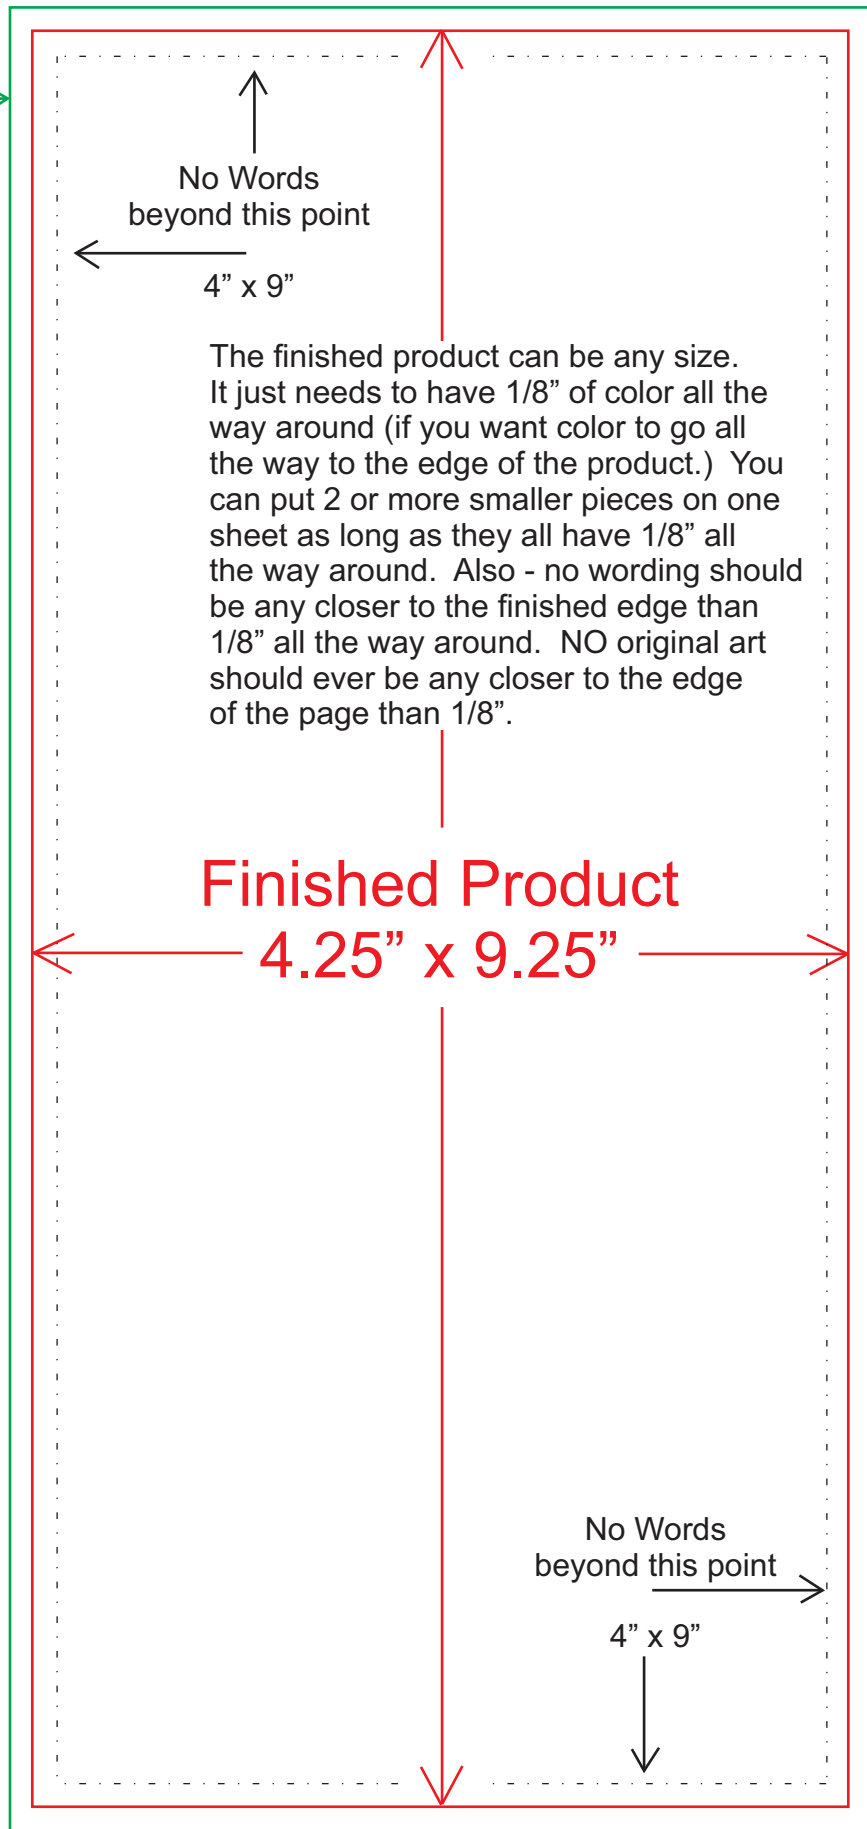

**Original
- Art Size -**

All background colors must "bleed" to **THIS SIZE**
4.5" X 9.5"

No Words
beyond this point

4" x 9"

The finished product can be any size. It just needs to have 1/8" of color all the way around (if you want color to go all the way to the edge of the product.) You can put 2 or more smaller pieces on one sheet as long as they all have 1/8" all the way around. Also - no wording should be any closer to the finished edge than 1/8" all the way around. NO original art should ever be any closer to the edge of the page than 1/8".

Finished Product
4.25" x 9.25"

No Words
beyond this point

4" x 9"

**Original
- Art Size -**

All background colors must "bleed" to **THIS SIZE**
4.5" X 9.5"