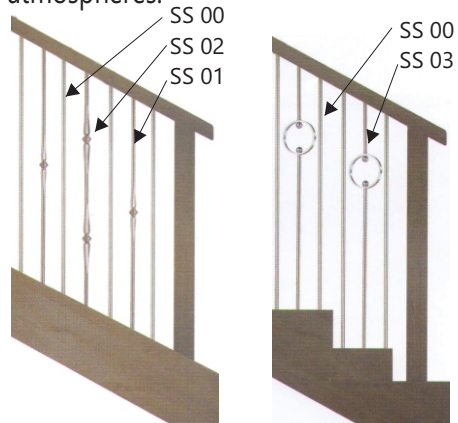

SCROLL
ITEM#: C of 20D/02A
SANDBLASTED
1/2" SQ BAR

\$54

FRAME
ITEM#: L02/03 NS
SANDBLASTED
1/2" SQ BAR

Brushed Stainless Steel Spindles

Ø 1/2" (12mm)
L 35 1/2" & 44"

**SOLID
STAINLESS STEEL**

The stainless steel spindles represent a modern alternative to the wrought iron profiles. The all-essential look of these spindles is the perfect solution to create modern and rigorous atmospheres.

			
35.5"	\$11	\$15	\$15
44"	-	\$17	\$19
SS 00	SS 02	SS 03	SS 04