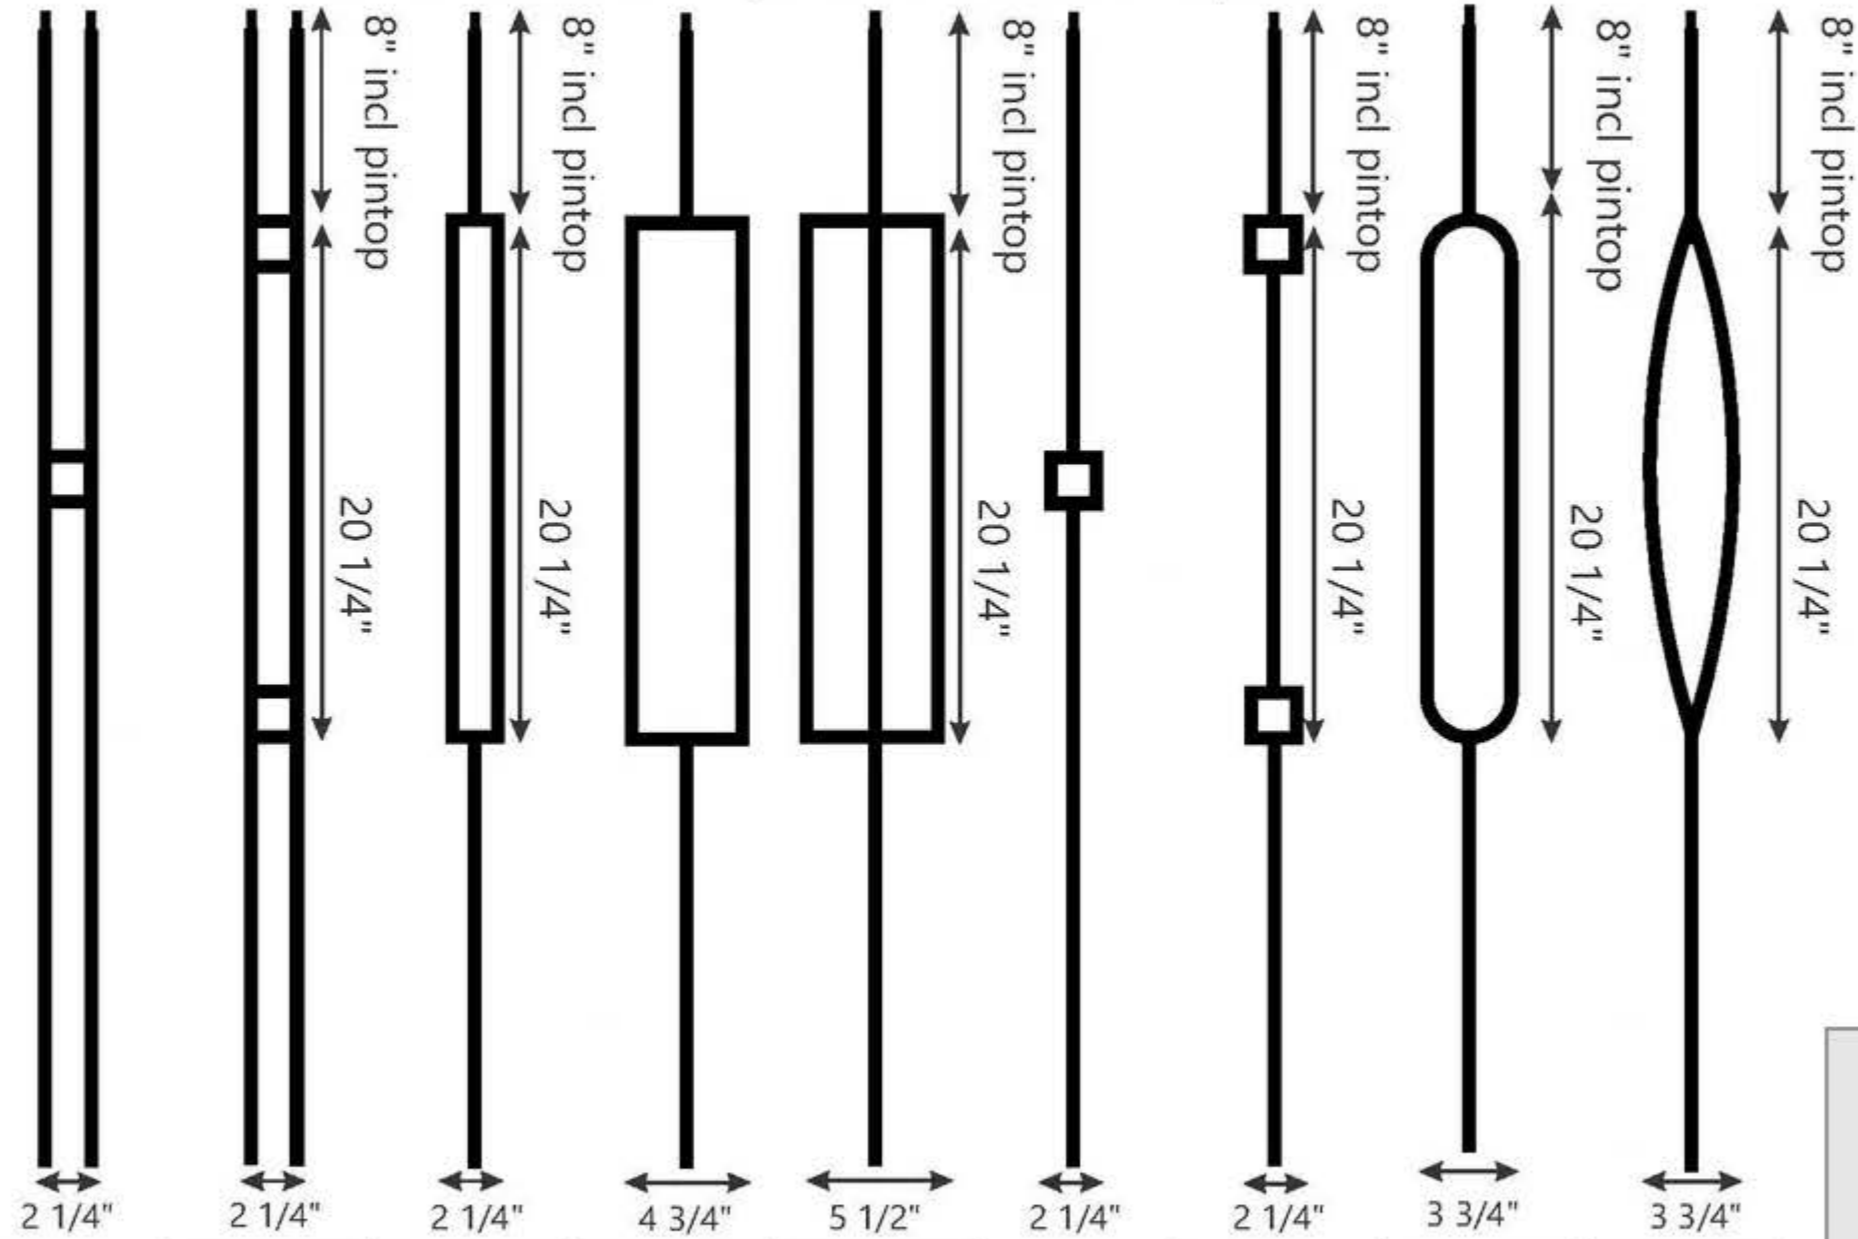

1/2" square tubing / Pin top on 1 end

# GEOMETRICAL COLLECTION

Available in Black Matte only. Other colors available on request.

**GE00P**  
SQ Post (tube)  
1 3/16" X 48"

\$35.00

SPINDLE SHOES12 (ANGLE)  
 \$1.50

SPINDLE SHOES12 (FLAT)  
 \$1.00

POST SHOES (FLAT)  
 \$30.00

Quantity Discounts:  
100 pcs 5%  
150 pcs 7%  
200 pcs 10%  
300 pcs 12%  
500 pcs 15%

	GE 00	GE 01	GE 02	GE 03	GE 04	GE 05	GE 06	GE 07	GE 08	GE 09
35.5"	\$3.50	N/A	N/A	\$15.00	\$14.00	\$12.00	\$10.00	\$12.00	SOLD	\$13.00
44"	\$4.00	\$11.00	\$13.00	\$15.50	\$14.50	\$12.50	\$10.50	\$12.50	SOLD	\$13.50