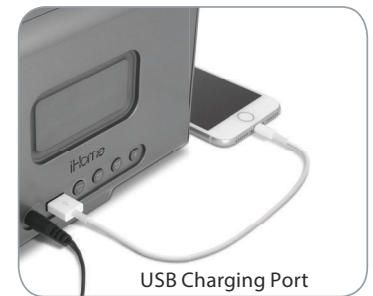

Wireless Charging

iBTW39V2GG

USB Charging Port

iBTW39V2

Wireless Qi Charging Bluetooth Bedside Dual Alarm Clock with USB Charging

- Wireless Charging
Wirelessly charges Qi compatible devices (fast charges Samsung devices)
- Enhanced Bass
Rear-fi ring passive subwoofers
- Speakerphone
Digital echo canceling and talk/end button
- Audio Caller ID
Apple iOS 10 compatible
- 7-5-2 Dual Alarms
Dual alarms to wake to different sources at different times with every day, work week, and weekend schedules
- Alarm Options
Wake to Bluetooth device or 4 built-in tones

- Programmable Snooze
Durations from 1-59 minutes
- Voice Control Button
Works with Siri and Google Assistant to play music, check weather, and more from your connected Bluetooth device
- Dimmable Backlit Display
With 5 levels of brightness
- Designer Fabric Grill
Woven for style and acoustics
- 1 Amp USB Port
Charge mobile devices (cable not included)
- Reson8® Technology
For clear, rich sound

- AC Adapter
100V - 240V universal voltage
- Sure Alarm with Piezo Buzzer
Battery backup, CR2450 battery included
- Audio Output
5W watts RMS

GENERAL INFORMATION

Product	L	W	H	Master Carton L	W	H	Keywords:
Dimensions:	7.09	4.06	4.96	Dimensions:	23.25	10.05	Bluetooth Clock
(mm):	180	103	126	(mm):	590	255	Wireless Charging
Weight:	1.28 lbs			Cube:	1.278 cubic feet		USB Charging
	0.58 kgs				0.036 cubic meters		Dual Alarm
Power:	Universal Power Adaptor (100-240V SPS)			Weight:	11.22 lbs		
					5.10 kg		
Battery:	1 CR 2450 for backup (not included)			Quantity:	4		
Packaging	L	W	H	Shipping			Package Contents
Dimensions:	9.46	5.59	8.27	Harm. Code:	9105.11.4010		iBTW39v2
(mm):	240	142	210	2019 Duty:	3.9%		Universal voltage adaptor
Cube:	0.253 cubic feet 0.007 cubic meters						Instruction booklet
Weight:	3.50 lbs						iBTW39v2G (gray) UPC
	1.59 kgs						0 47532 91433 7
Type:	Full Color Gift Box						