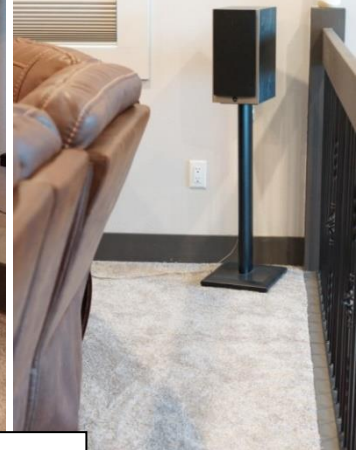

Fireplace surround w/ Symphony fireplace insert & remote 63" W x 21 1/2" D x 4ft H

(1) Floor lamp 58" H

NOTE: Only the audio items listed below will soon be located at the Dunn Deal Resale Store.

(ISP components are not for sale)

Harmon Kardon AVI 140 stereo component

Athena speakers beside fireplace qty of (2) 11"D x 9 1/2"W x 37" H

Athena (2) pedestal speakers 42" high with 10" x 12" base.