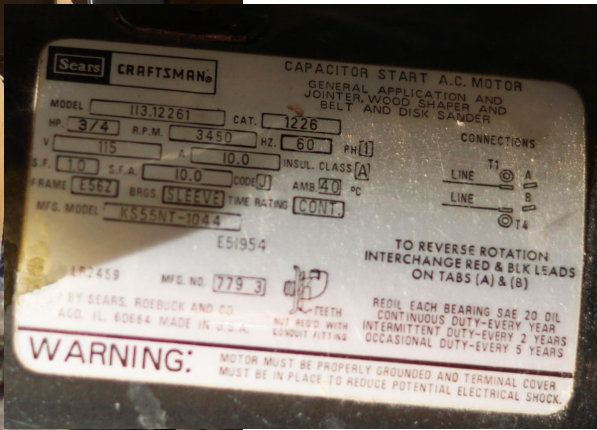

CRAFTSMAN JOINTER

MODEL 113.206801 w/ 3/4 hp motor

Motor specs above.

CRAFTSMAN 10" RADIAL ARM SAW W/ BASE

Photography and marketing by Just Ask Christy – Artisanal Goods & Services

ROCKWELL PORTA PLANER W/ CUSTOM WOOD CASE

ROCKWELL BELT SANDER MODEL 153

Photography and marketing by Just Ask Christy – Artisanal Goods & Services

STANLEY ROUTER IN STEEL CASE W HANDLE MODEL 91295-5

ROCKWELL POWER SANDER MODEL 505

Photography and marketing by Just Ask Christy – Artisanal Goods & Services