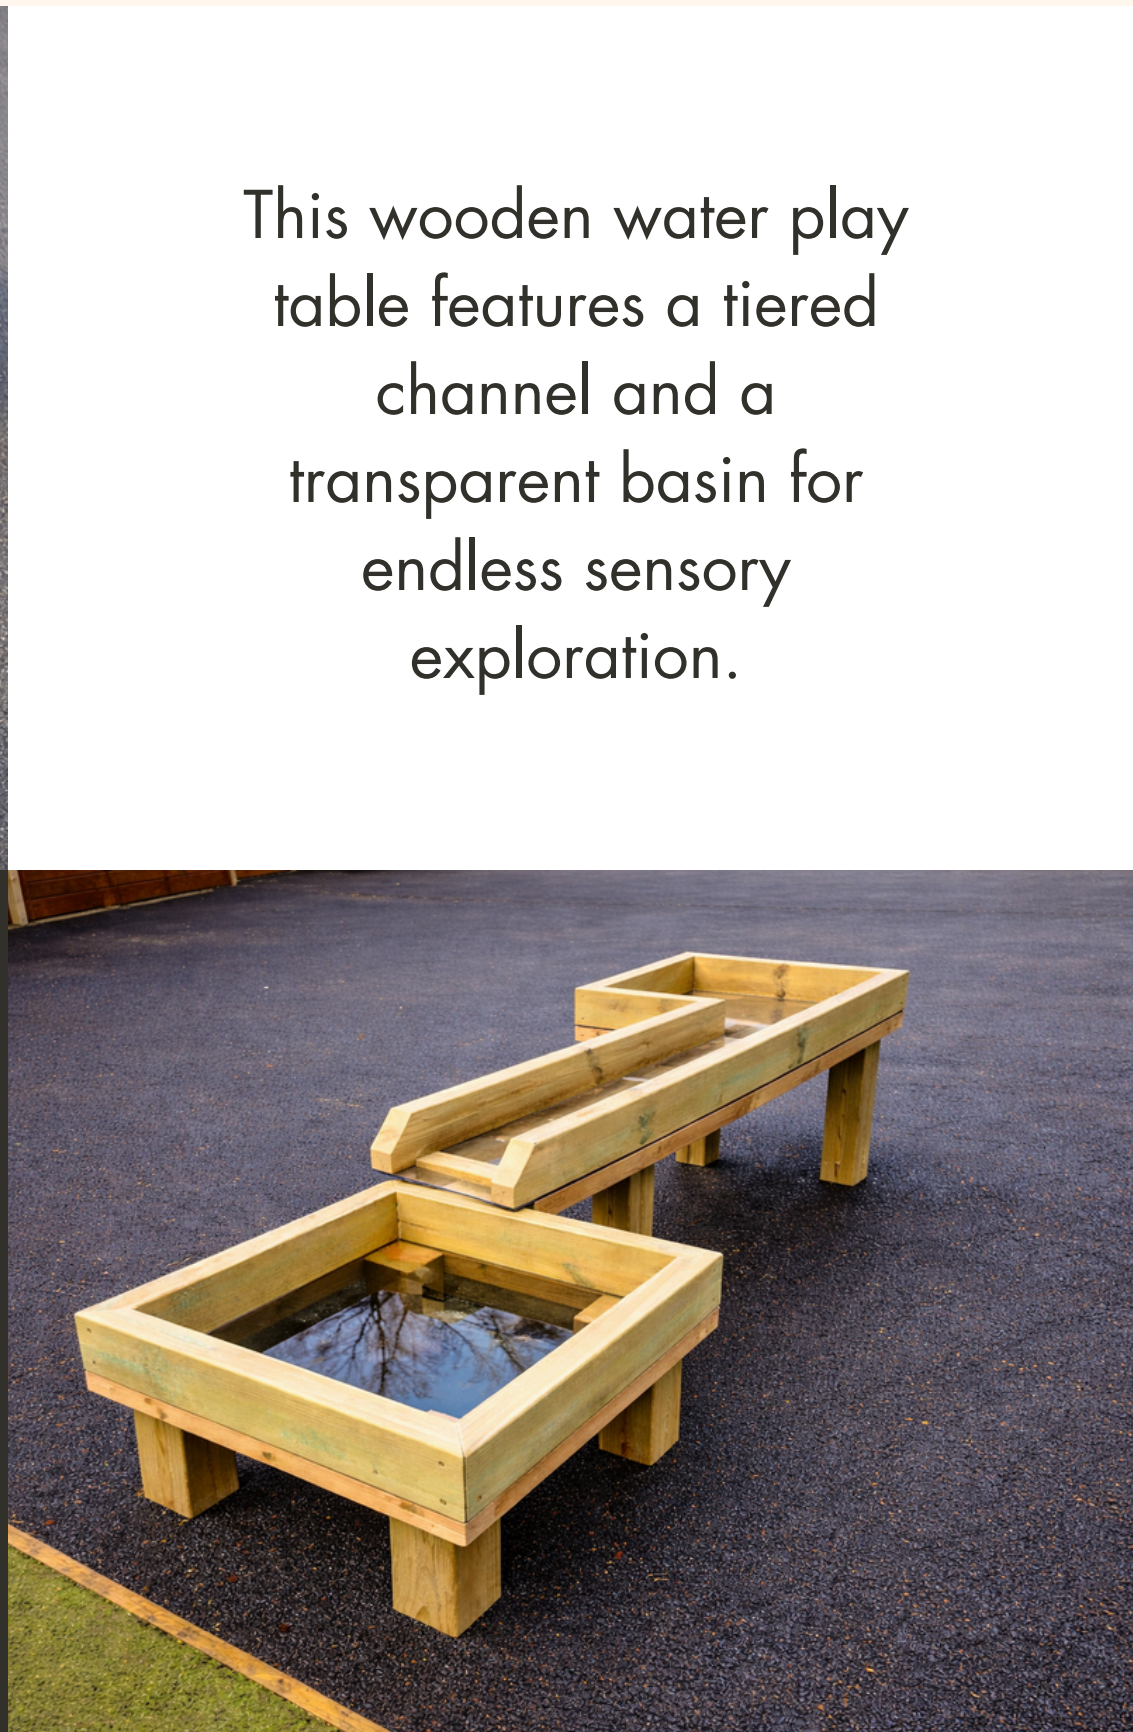

UP AND OVERS

ZIG ZAG BALANCE BEAMS

Finding that perfect center, one tiny step at a time. It's more than just play; it's about building the focus and confidence to stay steady, even when things get a little wobbly. Every trip across the beam is a big win for coordination and a lot of fun for a little explorer.

WATER PLAY TABLE

It's the perfect outdoor setup for little ones to discover the fun of flowing water and gravity led play.

This wooden water play table features a tiered channel and a transparent basin for endless sensory exploration.