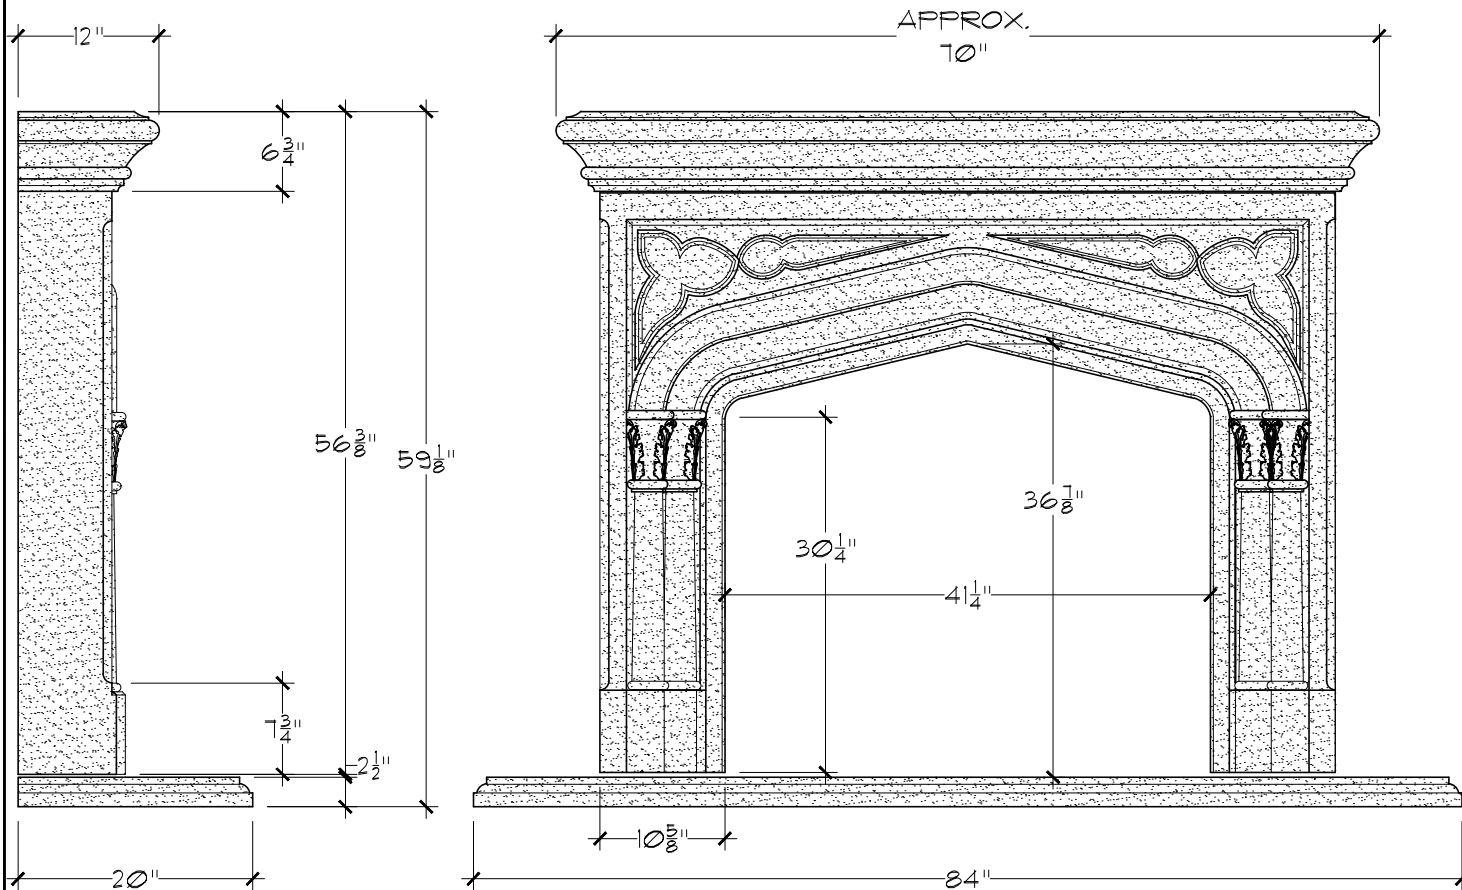

### Standard Dimensions

Scale: 3/4" = 1'-0"

- \* Mantel Dimensions: 70"W - 56 3/8"H - 12"D
- \* Inside Dimensions: 41 1/4"W - 36 7/8"H
- \* Standard Hearth: 84"W - 2 1/2"H - 20"D
- \* Adjustable height

DUE TO THE NATURE OF THE PRODUCT ALL DIMENSIONS ARE APPROXIMATE AND SUBJECT TO CHANGE WITHOUT NOTICE. COPYRIGHT © STUDIO DESIGN WORKS 2015