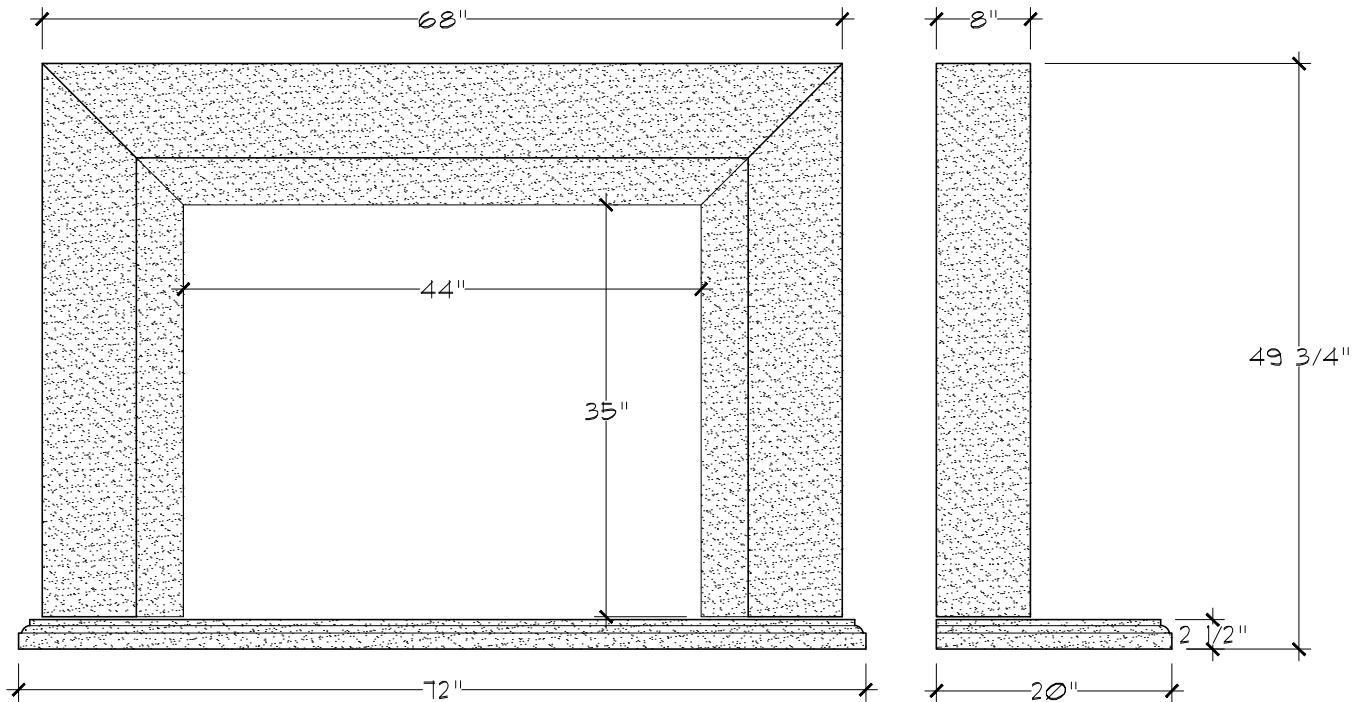

STUDIO DESIGN Works

Classic Architectural Cast Stone

230 E. DYER RD. STE. 'F'-SANTA ANA-CA-92707
PH: 714-882-1244 www.studiodesignworks.com

Catalina

FM 105-44

Standard Dimensions

Scale: 3/4" = 1'-0"

- * Overall Dimensions: 68"W - 49 3/4"H - 8"D
- * Inside Dimensions: 44"W - 35"H
- * Standard Hearth: 72"W - 2 1/2"H - 20"D
- * Adjustable height

DUE TO THE NATURE OF THE PRODUCT ALL DIMENSIONS ARE APPROXIMATE AND SUBJECT TO CHANGE WITHOUT NOTICE. COPYRIGHT © STUDIO DESIGN WORKS 2015