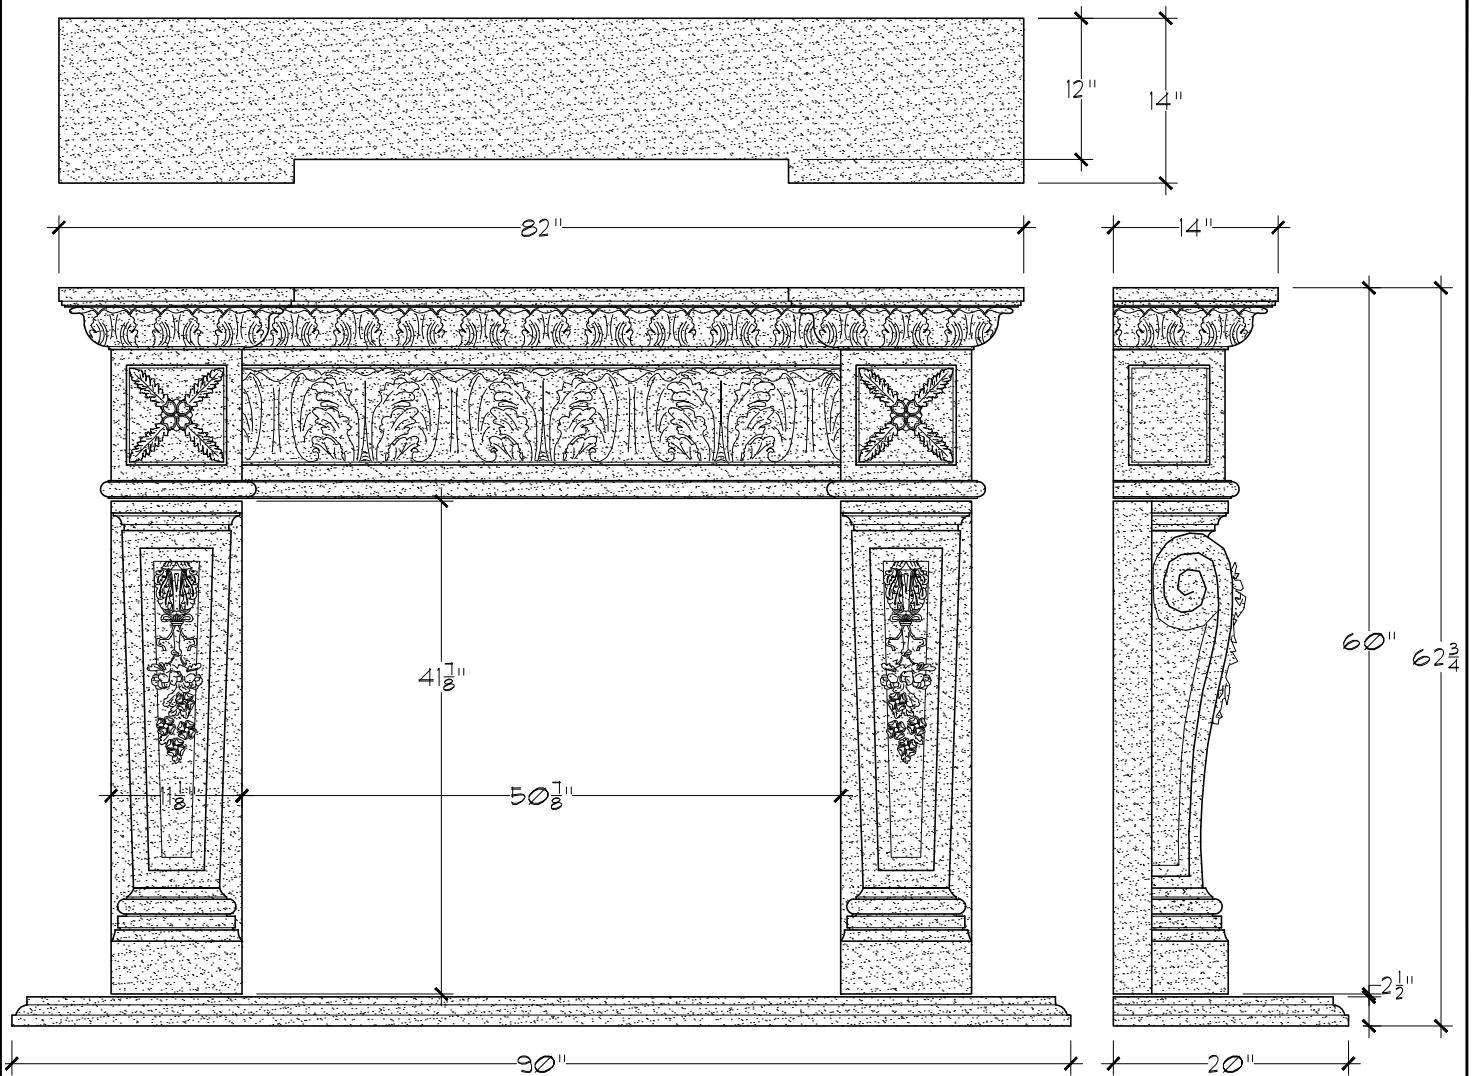

### Standard Dimensions

Scale: 3/4" = 1'-0"

- \* Overall Dimensions: 82"W - 60"H - 14"D
- \* Inside Dimensions: 50<sup>7/8</sup>"W - 50<sup>7/8</sup>"H
- \* Standard Hearth: 90"W - 2<sup>1/2</sup>"H - 20"D
- \* Adjustable height