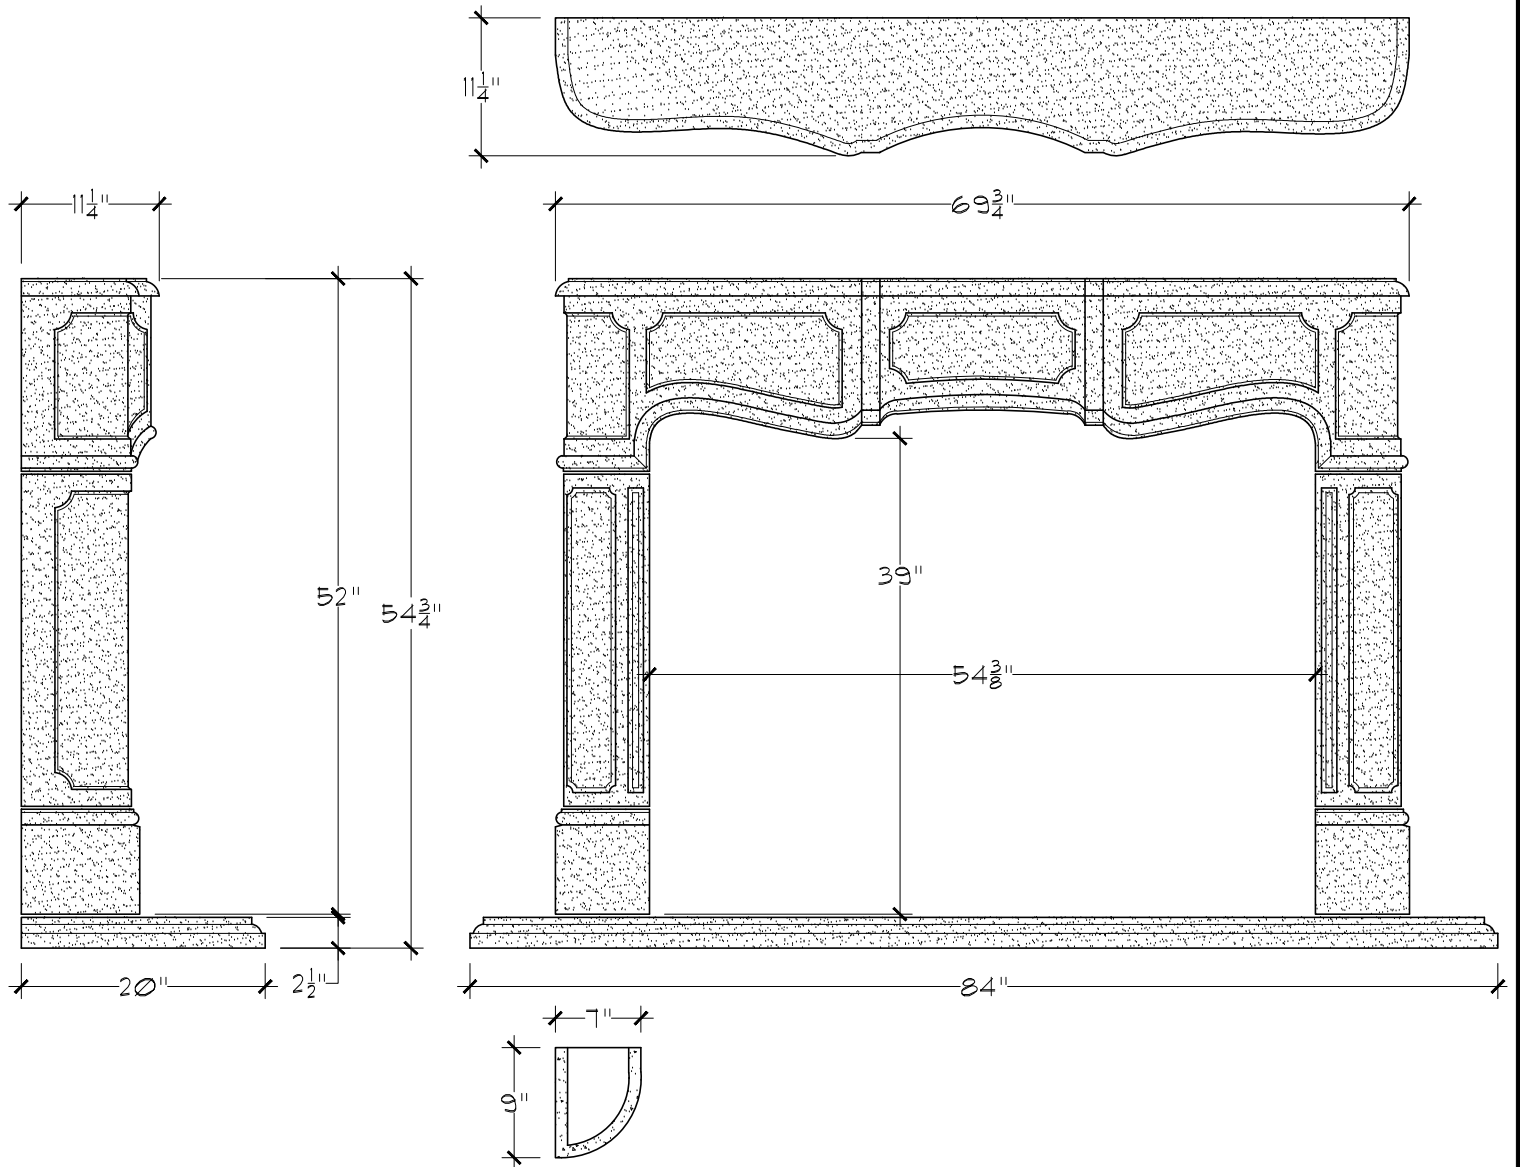

STUDIO DESIGN

Works

Classic Architectural Cast Stone

230 E. DYER RD. STE. 'F'-SANTA ANA-CA-92707

PH: 714-662-1244 www.studiodesignworks.com

Orleans

FM 680-54

Standard Dimensions

Scale: $\frac{3}{4}" = 1'-0"$

- Overall Dimensions: $69\frac{3}{4}"$ W - $54\frac{3}{4}"$ H - $11\frac{1}{4}"$ D
- Inside Dimensions: $54\frac{3}{8}"$ W - $39"$ H
- Standard Hearth: $84"$ W - $2\frac{1}{2}"$ H - $20"$ D
- Adjustable height

DUE TO THE NATURE OF THE PRODUCT ALL DIMENSIONS ARE APPROXIMATE AND SUBJECT TO CHANGE WITHOUT NOTICE. COPYRIGHT © STUDIO DESIGN WORKS 2015