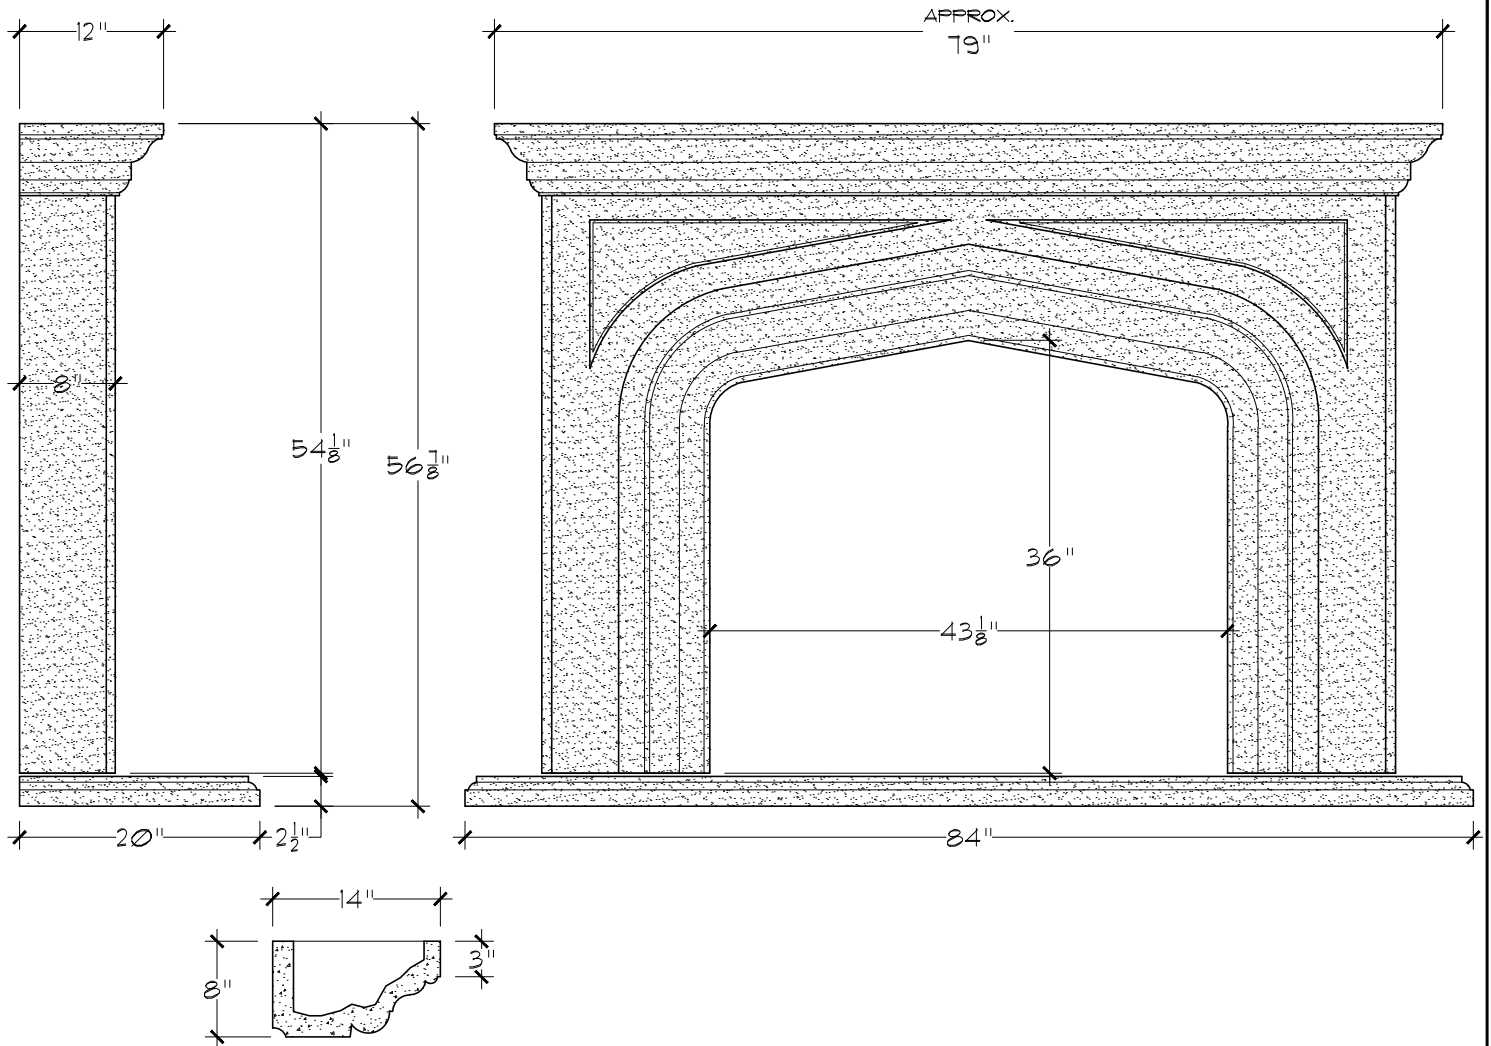

### Standard Dimensions

NOT TO SCALE

- \* Mantel Dimensions: 79"W - 54 1/8"H - 12"D
- \* Inside Dimensions: 43 1/8"W - 36"H
- \* Standard Hearth: 84"W - 2 1/2"H - 20"D
- \* Adjustable height

DUE TO THE NATURE OF THE PRODUCT ALL DIMENSIONS ARE APPROXIMATE AND SUBJECT TO CHANGE WITHOUT NOTICE. COPYRIGHT © STUDIO DESIGN WORKS 2015