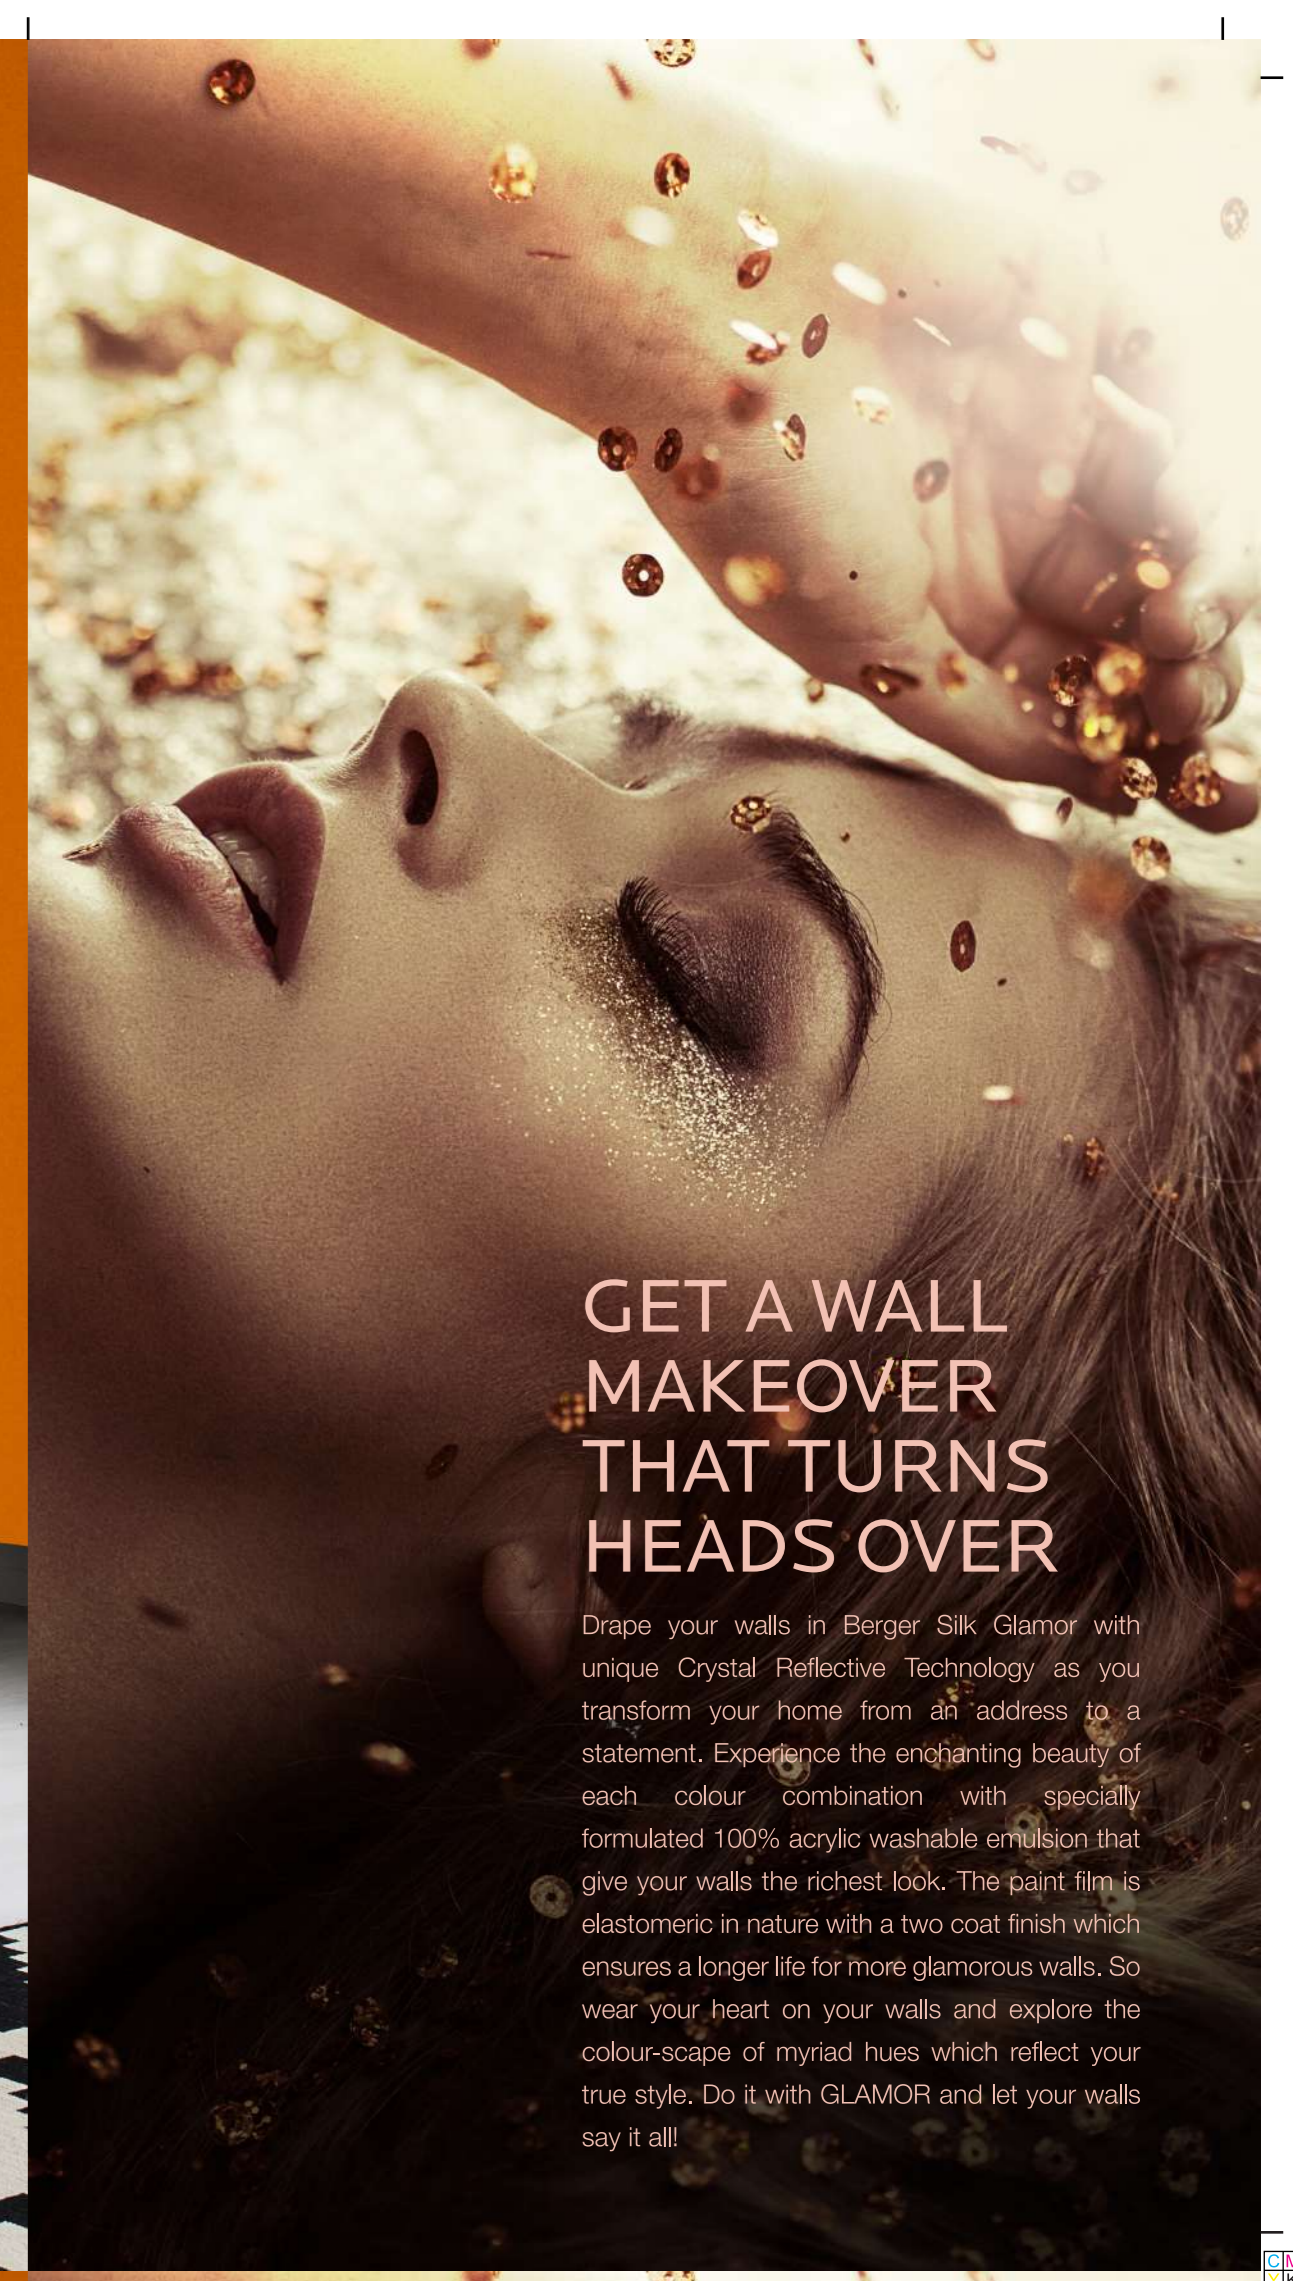

GET A WALL MAKEOVER THAT TURNS HEADS OVER

Drape your walls in Berger Silk Glamor with unique Crystal Reflective Technology as you transform your home from an address to a statement. Experience the enchanting beauty of each colour combination with specially formulated 100% acrylic washable emulsion that give your walls the richest look. The paint film is elastomeric in nature with a two coat finish which ensures a longer life for more glamorous walls. So wear your heart on your walls and explore the colour-scape of myriad hues which reflect your true style. Do it with GLAMOR and let your walls say it all!

Berger
SILK GLAMOR
WITH CRYSTAL REFLECTIVE TECHNOLOGY