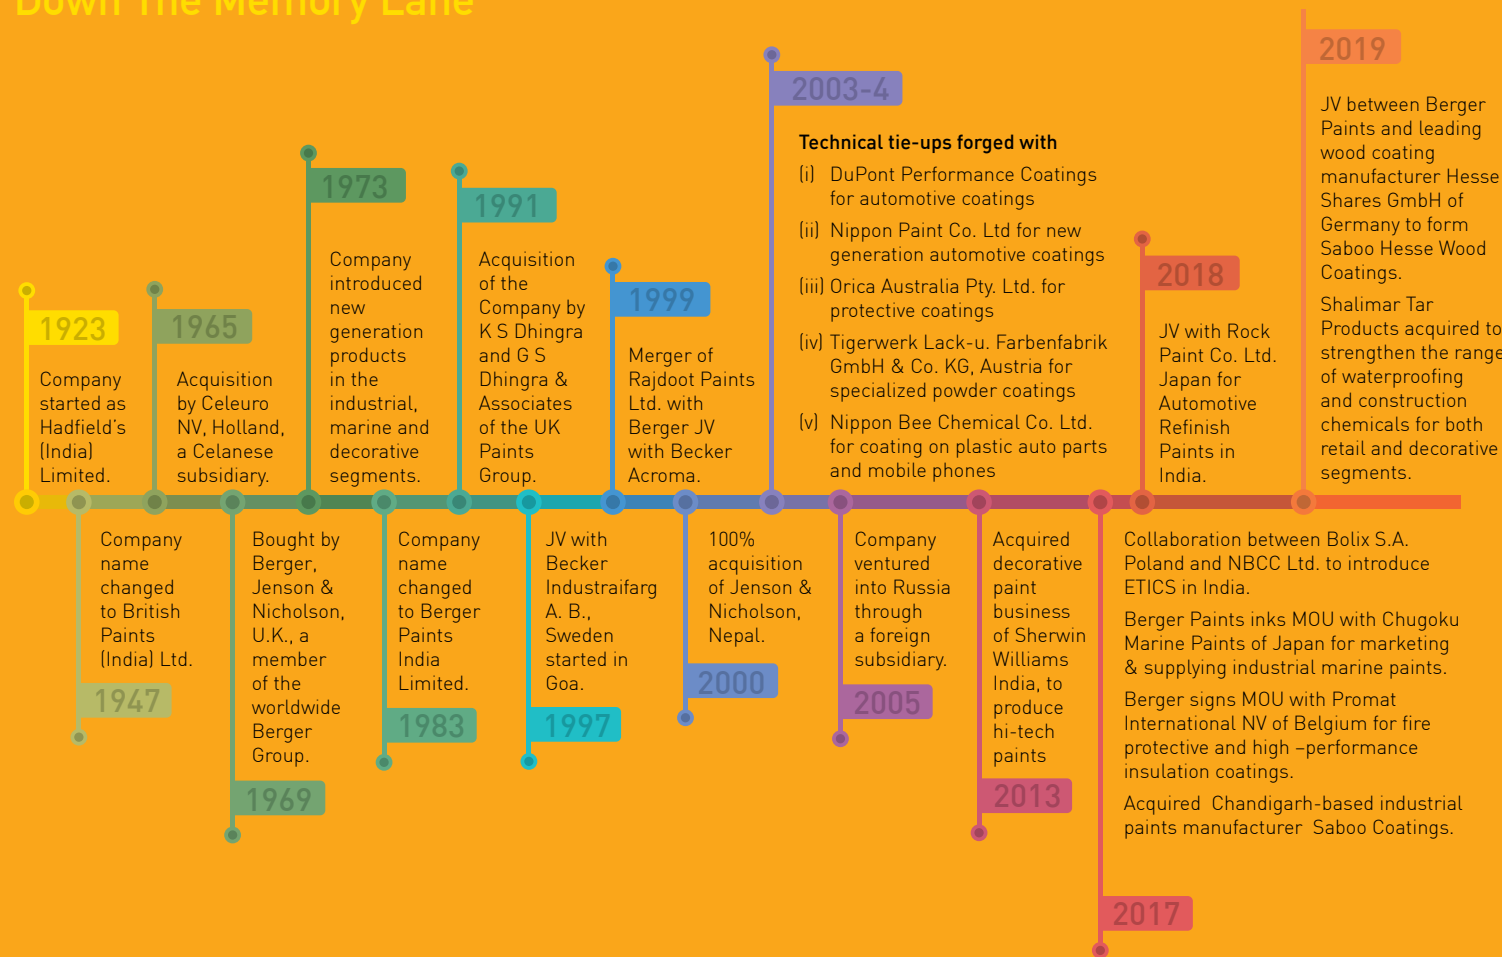

Down The Memory Lane

Berger Divisions – Highlights

Berger Paints India Ltd.

Berger Prolinks

Berger Prolinks is a range of services driven by technology aimed at providing paint and application related information to professionals such as builders, architects and designers to help them directly source Berger products, services and solutions to specific construction related problems.

Berger Express Painting

New age end-to-end painting solution for faster, cleaner and better painting experience using mechanized tools and skilled painters.

Auto & Industrial Division – Strategic alliances in Industrial Coatings with NIPPON PAINT, Orica, Australia, TIGER, AXALTA, Beckers, Becker Acroma and Promat

Major clients and industries benefiting from the division are –

- (i) Cars & MUV manufacturers
- (ii) LCV, MCV, HCV manufacturers
- (iii) 3 Wheeler manufacturers
- (iv) 2 Wheeler manufacturers

Berger Protecton – Several core industrial and infrastructural areas are protected by Berger's Protecton range of coatings.

Major clients and industries benefiting from Berger Protecton are –

- Oil & Gas refineries
- Power sector
- Infrastructure
- Chemical & Fertilizers
- Metal & Metallurgy
- Ports, Railways, Airports
- Food Processing, Pharma
- General Industries

Subsidiary Companies

Beepee Coatings Pvt Ltd.

SBL Speciality Coatings Private Limited

Berger Hesse wood coatings Private Limited

Berger Rock Paints pvt Ltd

Shalimar Tar Products Ltd

Berger Jenson & Nicholson (Nepal) Private Limited

Berger Paints (Cyprus) Limited

Lusako Trading Limited

Joint Ventures

Berger Becker Coatings Pvt Ltd

For coil coatings & Coatings for Electrical appliances

Berger Nippon Automotive coatings Pvt Ltd

For coatings of plastic auto components