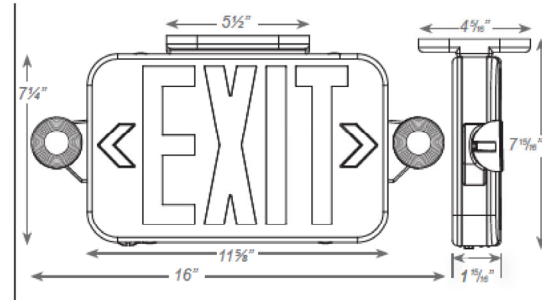

Exit/Emergency Combo Light #FX-2003

Exit/Emergency Combo White Housing with Red Letters & Integral Battery Backup

Light Source: LED Integrated

Mounting: Wall or Ceiling

Warranty: 5 Year

Certification: UL for Damp Locations: Meets UL924, NFPA 101 Life Safety Code,