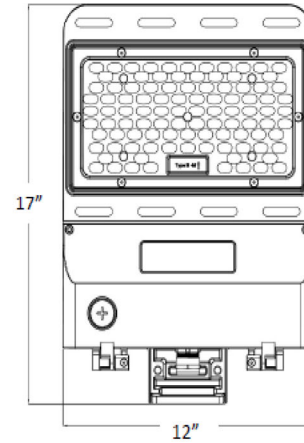

Exterior Area Light #FX-2000

Lumen & Color Selectable Area Light Bronze Finish

Light Source: LED Integrated 24,000/20,000/14,000 Lumen Selectable.

3k/4k/5k Color Temperature Selectable. 120v-277v

Accessories: Slippfitter or Mounting Arm Included