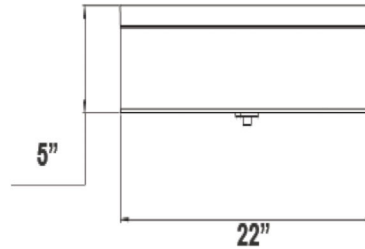

Lobby Surface Mount Light #LT20-A & #LT20-B

LT-20A

22" x 5"

LT-20B

15" x 5"

22" or 15" Round Drum Light. Brushed Nickel Finish

Source: 3000k Color Integrated LED

Warranty: 5 Year LED