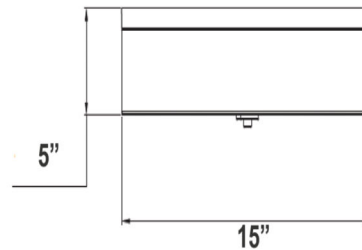

Lobby Surface Mount Light #LT20-A & #LT20-B

LT-20A

22" x 5"

LT-20B

15" x 5"

22" or 15" Round Drum Light. Brushed Nickel Finish

Source: 3000k Color Integrated LED

Warranty: 5 Year LED